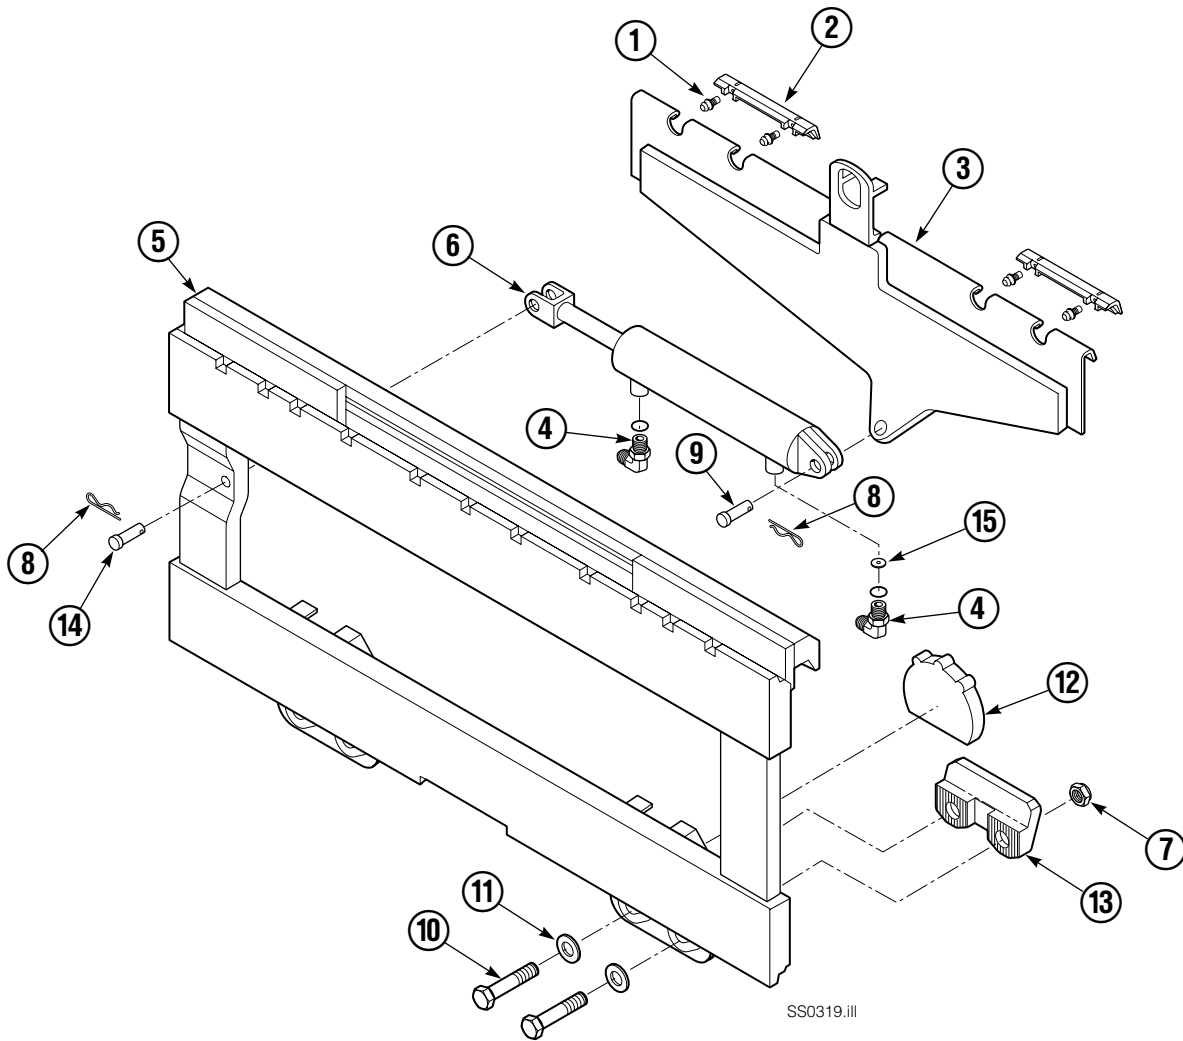

Sideshifter Group

150D			
REF	QTY	PART NO.	DESCRIPTION
1	4	7403	Grease Fitting
2	2	672018	Bearing Segment
3	1	686238	Anchor Bracket
4	2	601676	Fitting, 6-6
5	1	206431	Faceplate ■
6	1	686243	Cylinder Assembly ▲
7	4	553857	Nut
8	2	686217	Cotter Pin
9	1	686215	Clevis Pin
10	4	638601	Capscrew, 5/8 NC x 2.00 GR5
11	4	667225	Washer
12	2	676650	Lower Bearing
13	2	678034	Lower Hook
14	1	686214	Clevis Pin
15	1	675550	Washer
		672022	Service Kit – Items 1&2
		675856	Service Kit – Item 12

■ If the Faceplate needs replacing, your best value is to order the complete Sideshifter Assembly.

▲ See Cylinder page for parts breakdown.

Reference: S-3419, SS Assembly 206430.

Sideshift Cylinder

REF	QTY	PART NO.	DESCRIPTION
		686243	Cylinder Assembly
1	1	561012	Nut
■ 2	1	662457	Seal
3	1	564562	Spacer – Head
■ 4	1	2718	O-Ring
5	1	561427	Piston
6	1	561419	Shell
7	1	561422	Rod
8	1	561428	Retainer
■ 9	1	2791	O-Ring
■ 10	1	615134	Back-up Ring
■ 11	1	662449	Seal
12	1	561429	Retaining Ring
13	1	7215	Snap Ring
■ 14	1	626468	Wiper
15	1	---	Spacer – Rod
		561430	Service Kit