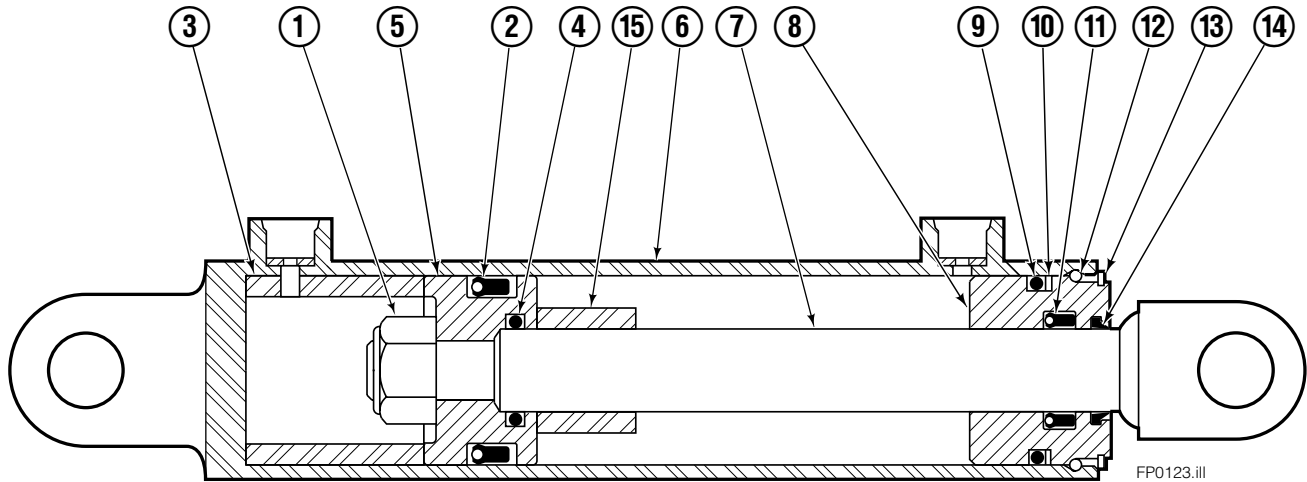

Sideshifter Group

150D			
REF	QTY	PART NO.	DESCRIPTION
1	4	7403	Grease Fitting
2	2	672018	Bearing Segment
3	1	686238	Anchor Bracket
4	2	601676	Fitting, 6-6
5	1	206431	Faceplate ■
6	1	686243	Cylinder Assembly ▲
7	4	553857	Nut
8	2	686217	Cotter Pin
9	1	686215	Clevis Pin
10	4	638601	Capscrew, 5/8 NC x 2.00 GR5
11	4	667225	Washer
12	2	676650	Lower Bearing
13	2	678034	Lower Hook
14	1	686214	Clevis Pin
15	1	675550	Washer
		672022	Service Kit – Items 1&2
		675856	Service Kit – Item 12

■ If the Faceplate needs replacing, your best value is to order the complete Sideshifter Assembly.

▲ See Cylinder page for parts breakdown.

Reference: S-3419, SS Assembly 206430.

Sideshift Cylinder

REF	QTY	PART NO.	DESCRIPTION
		686243	Cylinder Assembly
1	1	561012	Nut
■ 2	1	662457	Seal
3	1	564562	Spacer – Head
■ 4	1	2718	O-Ring
5	1	561427	Piston
6	1	561419	Shell
7	1	561422	Rod
8	1	561428	Retainer
■ 9	1	2791	O-Ring
■ 10	1	615134	Back-up Ring
■ 11	1	662449	Seal
12	1	561429	Retaining Ring
13	1	7215	Snap Ring
■ 14	1	626468	Wiper
15	1	---	Spacer – Rod
		561430	Service Kit