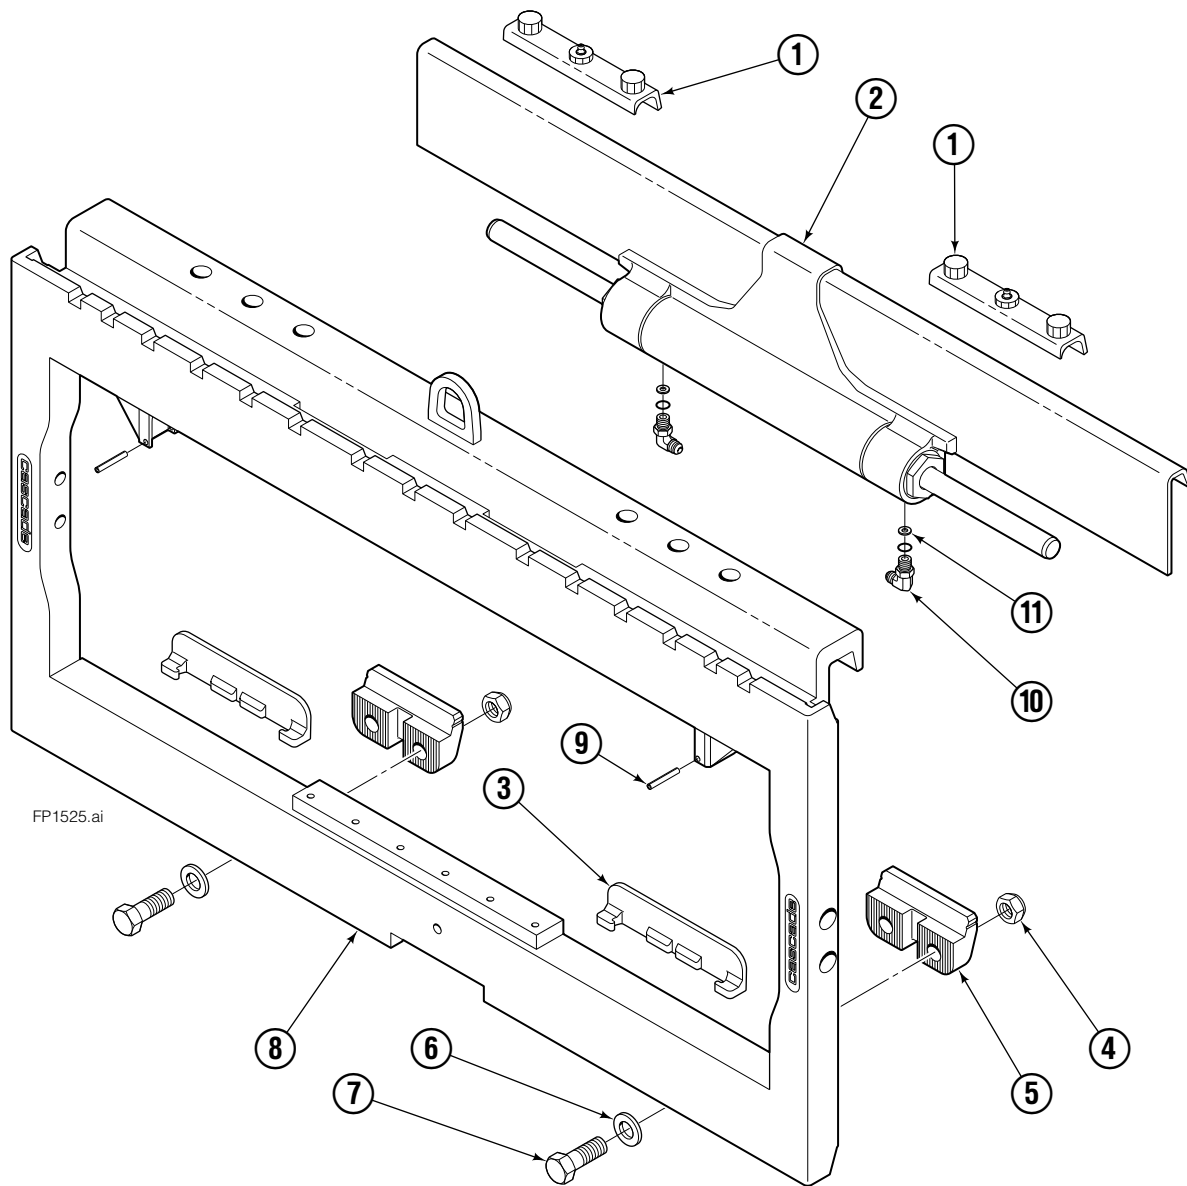

★ If cylinder shell or rod needs replacing due to bending damage, order complete Fork Positioner Assembly.

◆ Included in Fork Carrier Assembly 6059395.

✘ Included in Cylinder Service Kit 6081752.

● Included in Fitting Group 6045440.

■ Included in Mounting Kit 6059460.

Reference: SK-8919.1

Sideshift Assembly

120K							
REF	QTY	PART NO.	DESCRIPTION	REF	QTY	PART NO.	DESCRIPTION
1	2	6079936	Upper Bearing	7	4	768580	◆ Capscrew, M20 x 60
2	1	6802911	Cylinder ▲	8	1	6804857	Frame
3	2	6057162	Lower Bearing	9	2	7916	Roll Pin
4	4	783800	◆ Nut, M20	10	2	607616	■ Fitting, 6-6
5	2	6083157	◆ Lower Hook	11	2	221733	▼ Restrictor Washer
6	4	215419	◆ Washer, M20				