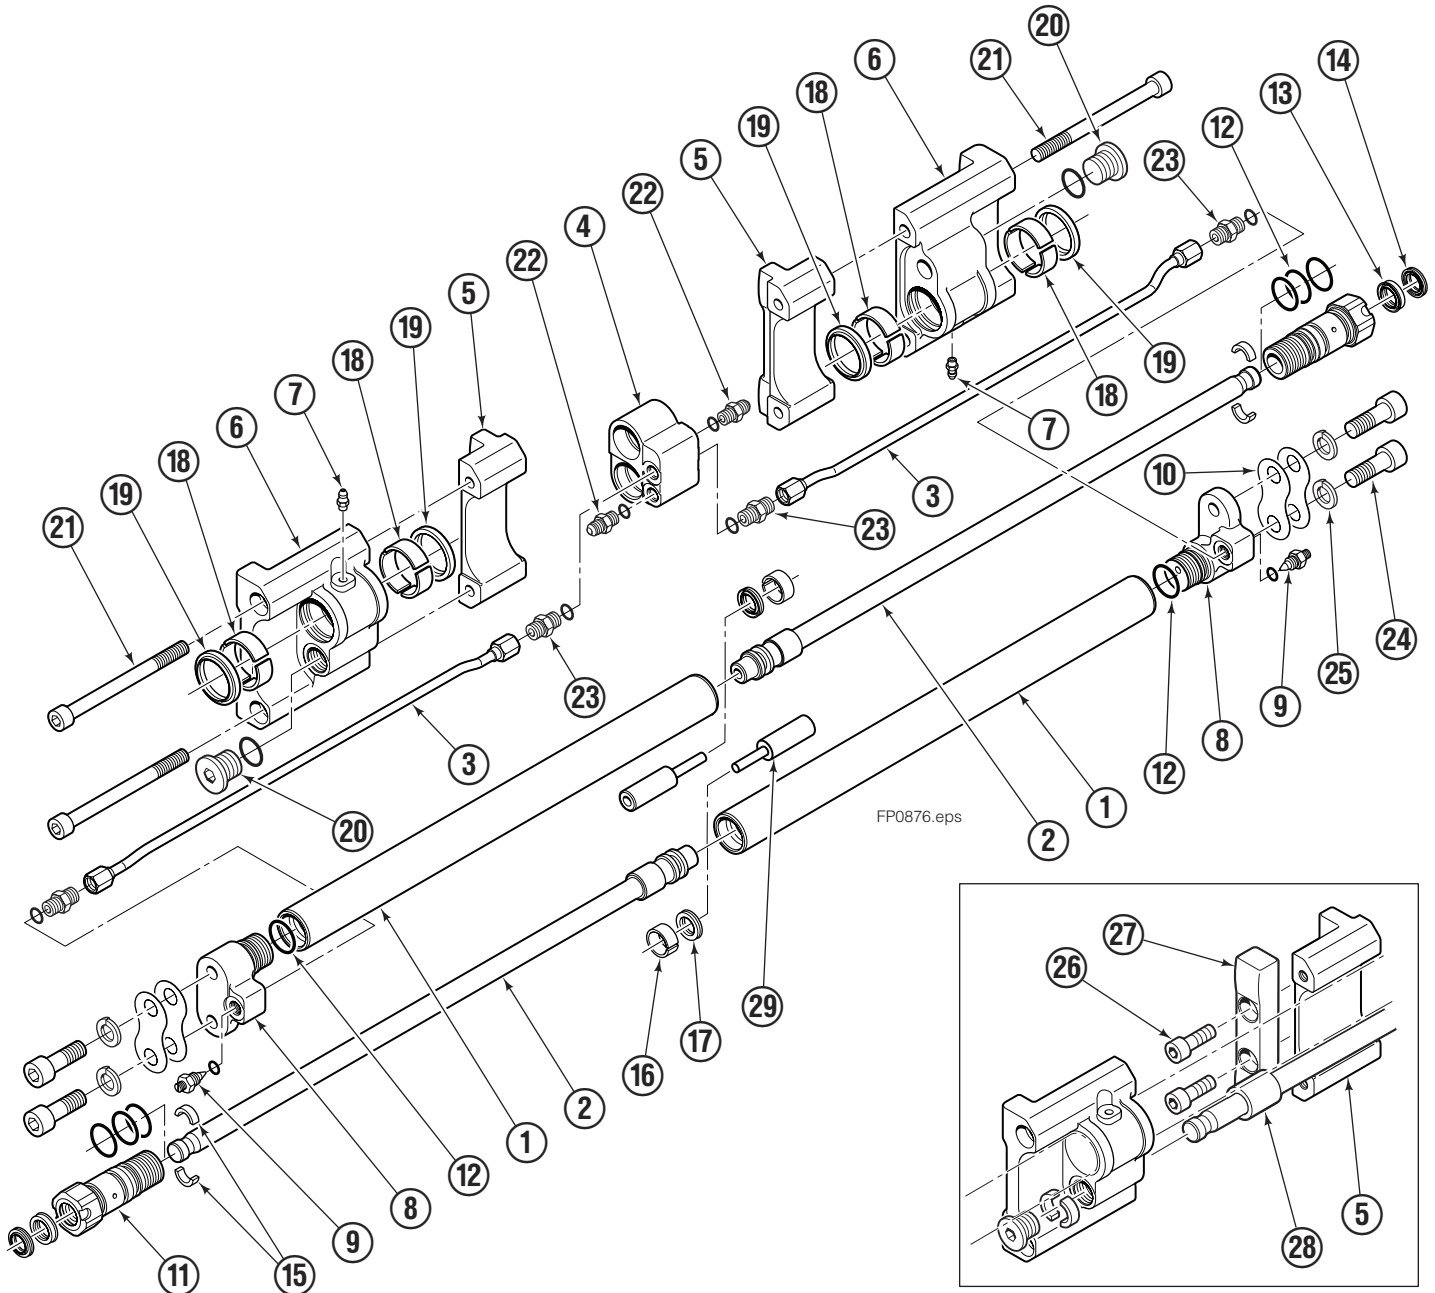

OR

Write: Cascade Corporation, P.O. Box 20187, Portland, OR 97220

Internet: www.cascorp.com

Fork Positioner Assembly

Sticker showing operating pressure, phone numbers for service & parts.

Patent Sticker

FP0667.eps

Assembly part number (on LH fork carrier).

Fork Positioner Assembly

Items that vary by width

120K/150K			
ASSEMBLY PART NO.	REF. NO. 1 ★ CYLINDER SHELL QTY 2	REF. NO. 2 ★ CYLINDER ROD QTY 2	REF. NO. 3 TUBE QTY 2
6804669	6084218	6084220	6084232

REF	QTY	PART NO.	DESCRIPTION
		6069312	Common Parts Group
4	1	6059224	Manifold
5	2	6059395	◆ Fork Carrier, Inner, 122/150/180 mm Fork
6	2	6059301	Fork Carrier, Outer
7	2	424115	Grease Fitting
8	2	6059267	Cylinder Head End
9	2	6042658	Restrictor Fitting
10	4	6059383	Shim
11	2	6059219	Cylinder Retainer
12	8	6059580	O-Ring, Retainer OD ✘
13	2	562132	Rod Seal, Retainer ✘
14	2	562131	Rod Wiper, Retainer ✘
15	4	6059382	Half-Ring Keeper
16	2	6059421	Piston Wear Ring ✘
17	2	6059422	Piston Seal ✘
18	4	6059419	Bearing, Composite
19	4	6059584	Wiper
20	2	6059459	Rod Retainer Plug
21	4	6405531	Capscrew, M12 x 160
22	2	6043332	Fitting, M10 to No.4 JIC ●
23	4	6042689	Fitting, M10 to EO-2 Tube
24	4	769577	Capscrew, M16 x 50 ■
25	4	678992	Lockwasher, M16 ■
26	4	767615	◆ Capscrew, M10 x 25
27	2	6059397	◆ Spacer Bar
28	2	—	Rod Spacer
29	2	8100527	Piston Spacer

■ Included in Mounting Kit 6059460.

Reference: SK-8919.1

Sideshift Assembly

120K							
REF	QTY	PART NO.	DESCRIPTION	REF	QTY	PART NO.	DESCRIPTION
1	2	6079936	Upper Bearing	7	4	768580	◆ Capscrew, M20 x 60
2	1	6802911	Cylinder ▲	8	1	6804857	Frame
3	2	6057162	Lower Bearing	9	2	7916	Roll Pin
4	4	783800	◆ Nut, M20	10	2	607616	■ Fitting, 6-6
5	2	6083157	◆ Lower Hook	11	2	221733	▼ Restrictor Washer
6	4	215419	◆ Washer, M20				