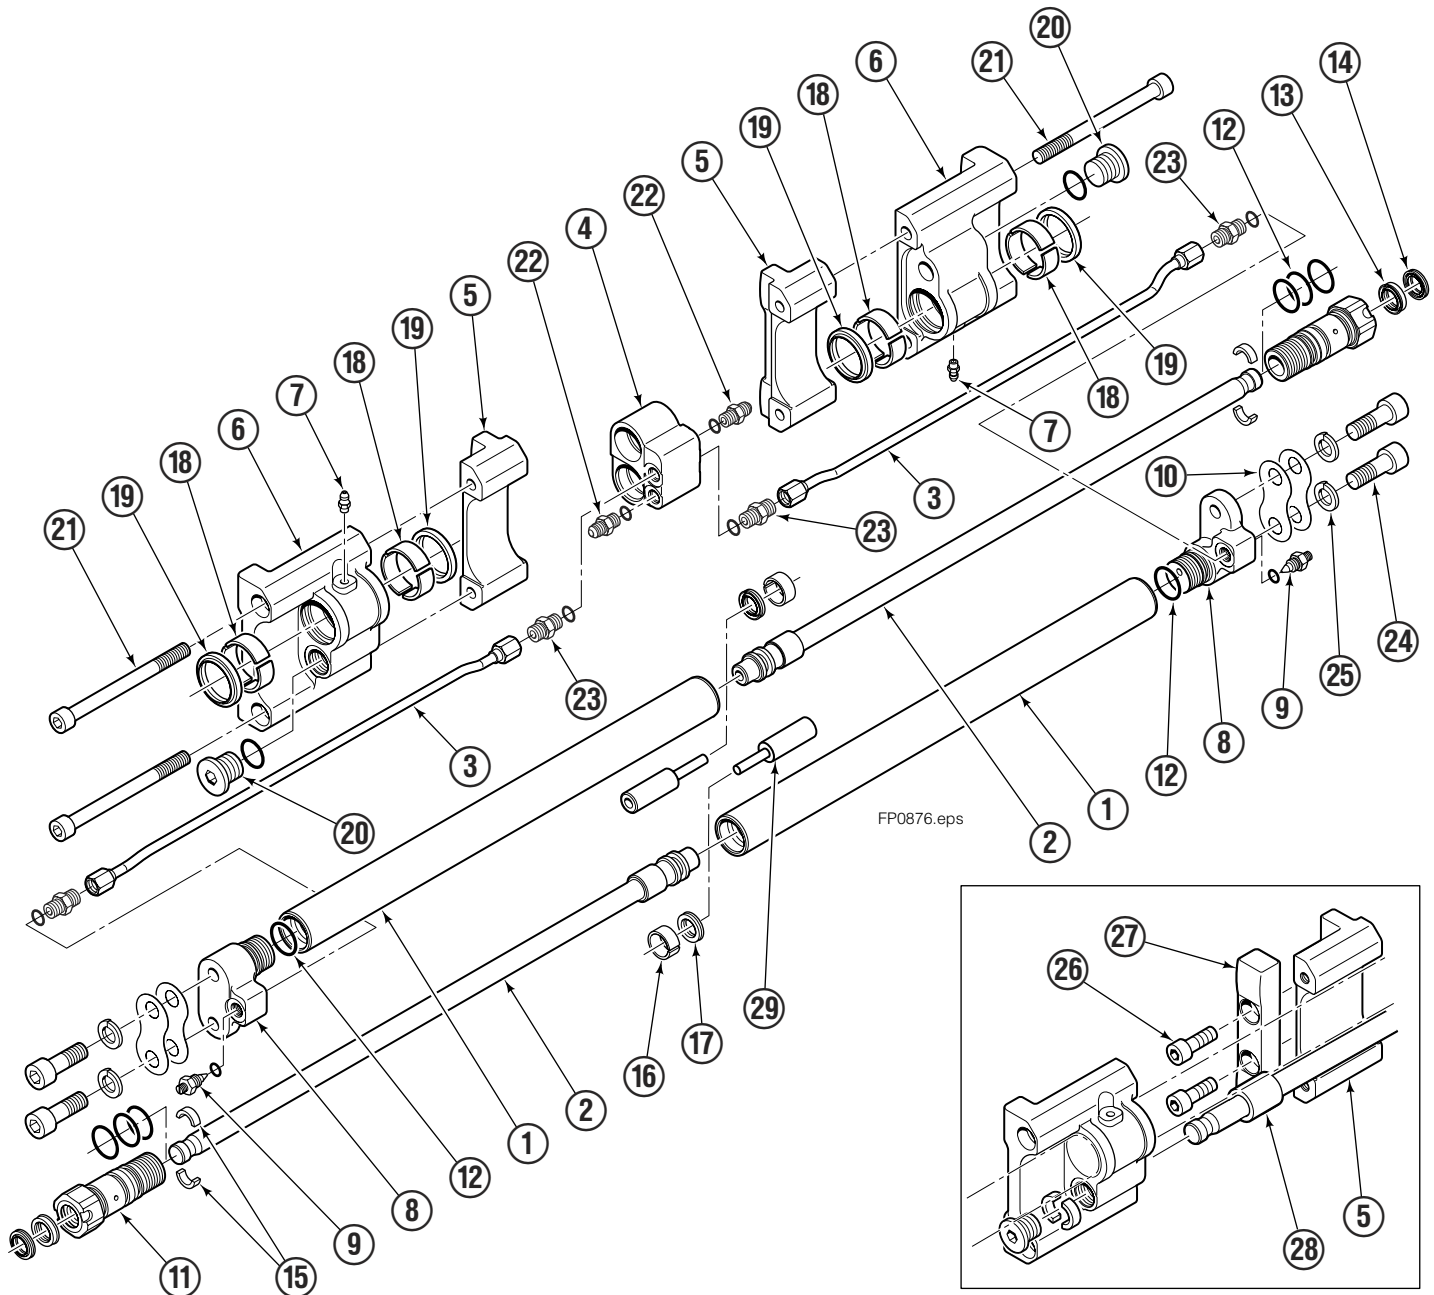

OR

Write: Cascade Corporation, P.O. Box 20187, Portland, OR 97220

Internet: www.cascorp.com

Fork Positioner Assembly

Sticker showing operating pressure, phone numbers for service & parts.

Assembly part number (on LH fork carrier).

Fork Positioner Assembly

Items that vary by width

65K			
ASSEMBLY PART NO.	REF. NO. 1 ★ CYLINDER SHELL QTY 2	REF. NO. 2 ★ CYLINDER ROD QTY 2	REF. NO. 3 TUBE QTY 2
6068520	6068521	6068522	6068524

REF	QTY	PART NO.	DESCRIPTION
		6056272	Common Parts Group
4	1	6043391	Manifold
5	2	6052301	Fork Carrier, Inner, 80/100/122 mm Fork
6	2	6042449	Fork Carrier, Outer
7	2	424115	Grease Fitting
8	2	6052709	Cylinder Head End
9	2	6042658	Restrictor Fitting
10	4	6039245	Shim
11	2	6039028	Cylinder Retainer
	2	6055787	Cylinder Retainer w/Seals (Items 12-14)
12	8	666183	O-Ring, Retainer OD ✘
13	2	6039179	Rod Seal, Retainer ✘
14	2	6039180	Rod Wiper, Retainer ✘
15	4	6042830	Half-Ring Keeper
16	2	6039172	Piston Wear Ring ✘
17	2	6047577	Piston Seal ✘
18	4	6039171	Bearing, Composite ✔
19	4	6043341	Wiper ✔
20	2	6043316	Rod Retainer Plug
21	4	768824	Capscrew, M10 x 120
22	2	6043332	Fitting, M10 to No.4 JIC ●
23	4	6042689	Fitting, M10 to EO-2 Tube
24	4	769572	Capscrew, M12 x 35 ■
25	4	684660	Lockwasher, M12 ■
26	4	—	Capscrew, M10 x 25
27	2	—	Spacer Bar
28	2	—	Rod Spacer
29	2	6055038	Piston Spacer

★ If cylinder shell or rod needs replacing due to bending damage, order complete Fork Positioner Assembly.

✘ Included in Cylinder Service Kit 6055389.

✔ Included in Composite Bearing Service Kit 6055390.

● Included in Fitting Group 6045440.

■ Included in Mounting Kit 6045442.

Reference: SK-8737.

Sideshift Assembly

65K

REF	QTY	PART NO.	DESCRIPTION	REF	QTY	PART NO.	DESCRIPTION
1	2	6051249	Upper Bearing	7	4	752903	◆ Capscrew, M16 x 45
2	1	6061497	Cylinder ▲	8	1	6068514	Frame ●
3	2	6057162	Lower Bearing	9	2	7890	Roll Pin
4	4	678990	◆ Nut, M16	10	2	601676	■ Fitting, 6-6
5	2	204186	◆ Lower Hook	11	2	221733	▼ Restrictor Washer
6	4	667225	◆ Washer				