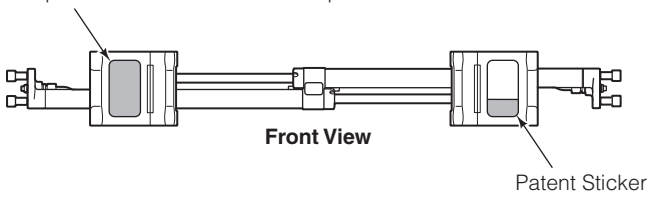

Fork Positioner Assembly

Sticker showing operating pressure, phone numbers for service & parts.