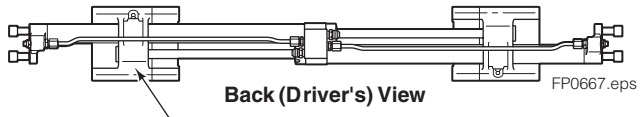

Fork Positioner Assembly

Sticker showing operating pressure, phone numbers for service & parts.