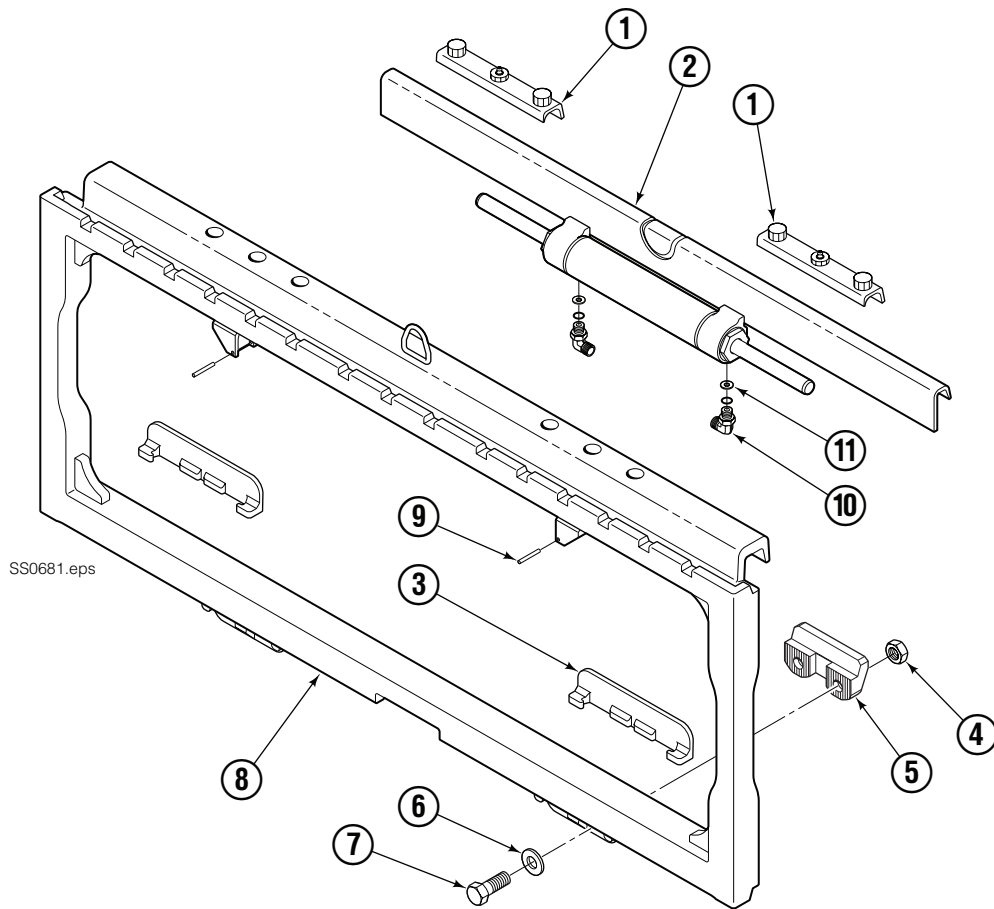

Fork Positioner Assembly

Items that vary by width

65K			
ASSEMBLY PART NO.	REF. NO. 1 ★ CYLINDER SHELL QTY 2	REF. NO. 2 ★ CYLINDER ROD QTY 2	REF. NO. 3 TUBE QTY 2
6068520	6068521	6068522	6068524

REF	QTY	PART NO.	DESCRIPTION
		6056272	Common Parts Group
4	1	6043391	Manifold
5	2	6052301	Fork Carrier, Inner, 80/100/122 mm Fork
6	2	6042449	Fork Carrier, Outer
7	2	424115	Grease Fitting
8	2	6052709	Cylinder Head End
9	2	6042658	Restrictor Fitting
10	4	6039245	Shim
11	2	6039028	Cylinder Retainer
	2	6055787	Cylinder Retainer w/Seals (Items 12-14)
12	8	666183	O-Ring, Retainer OD ✘
13	2	6039179	Rod Seal, Retainer ✘
14	2	6039180	Rod Wiper, Retainer ✘
15	4	6042830	Half-Ring Keeper
16	2	6039172	Piston Wear Ring ✘
17	2	6047577	Piston Seal ✘
18	4	6039171	Bearing, Composite ✔
19	4	6043341	Wiper ✔
20	2	6043316	Rod Retainer Plug
21	4	768824	Capscrew, M10 x 120
22	2	6043332	Fitting, M10 to No.4 JIC ●
23	4	6042689	Fitting, M10 to EO-2 Tube
24	4	769572	Capscrew, M12 x 35 ■
25	4	684660	Lockwasher, M12 ■
26	4	—	Capscrew, M10 x 25
27	2	—	Spacer Bar
28	2	—	Rod Spacer
29	2	6055038	Piston Spacer

★ If cylinder shell or rod needs replacing due to bending damage, order complete Fork Positioner Assembly.

✘ Included in Cylinder Service Kit 6055389.

✔ Included in Composite Bearing Service Kit 6055390.

● Included in Fitting Group 6045440.

■ Included in Mounting Kit 6045442.

Reference: SK-8737.

Sideshift Assembly

65K

REF	QTY	PART NO.	DESCRIPTION	REF	QTY	PART NO.	DESCRIPTION
1	2	6051249	Upper Bearing	7	4	752903	◆ Capscrew, M16 x 45
2	1	6061497	Cylinder ▲	8	1	6068514	Frame ●
3	2	6057162	Lower Bearing	9	2	7890	Roll Pin
4	4	678990	◆ Nut, M16	10	2	601676	■ Fitting, 6-6
5	2	204186	◆ Lower Hook	11	2	221733	▼ Restrictor Washer
6	4	667225	◆ Washer				