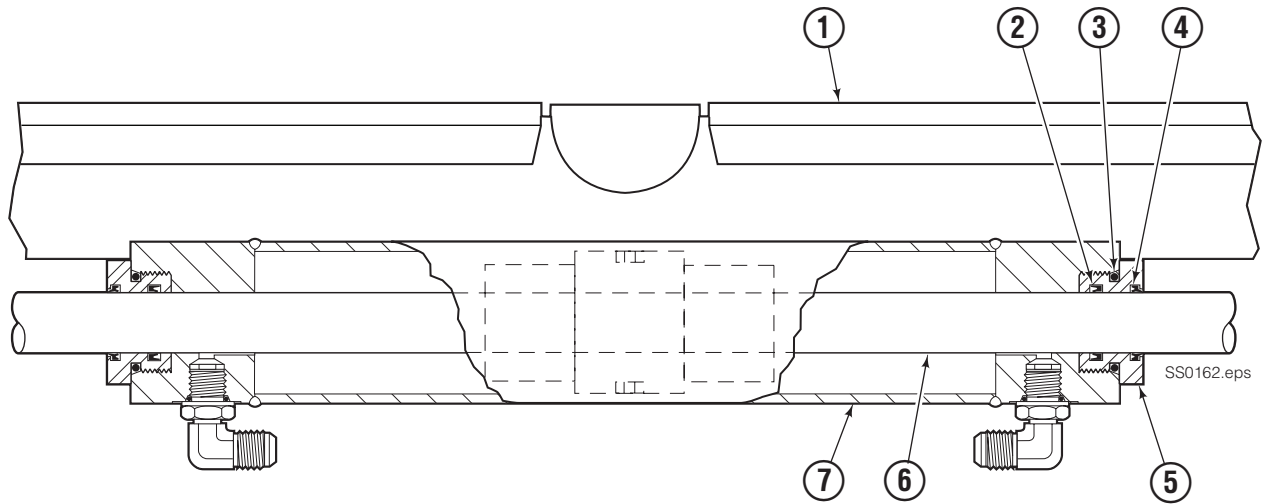

Cylinder Assembly

65K			
REF	QTY	PART NO.	DESCRIPTION
1	1	6061497	Cylinder Assembly
2	2	562132	● Rod Seal
3	2	415866	● O-Ring, 70 Duro
4	2	562131	● Rod Wiper Seal
5	2	218324	Retainer/Seal Carrier
6	-	■	Rod/Piston Assembly
7	-	■	Cylinder Shell
		219868	Rod Seal Service Kit

● Included in Service Kit 219868.

■ Not serviceable – order new Cylinder Assembly.

Reference: S-22490.