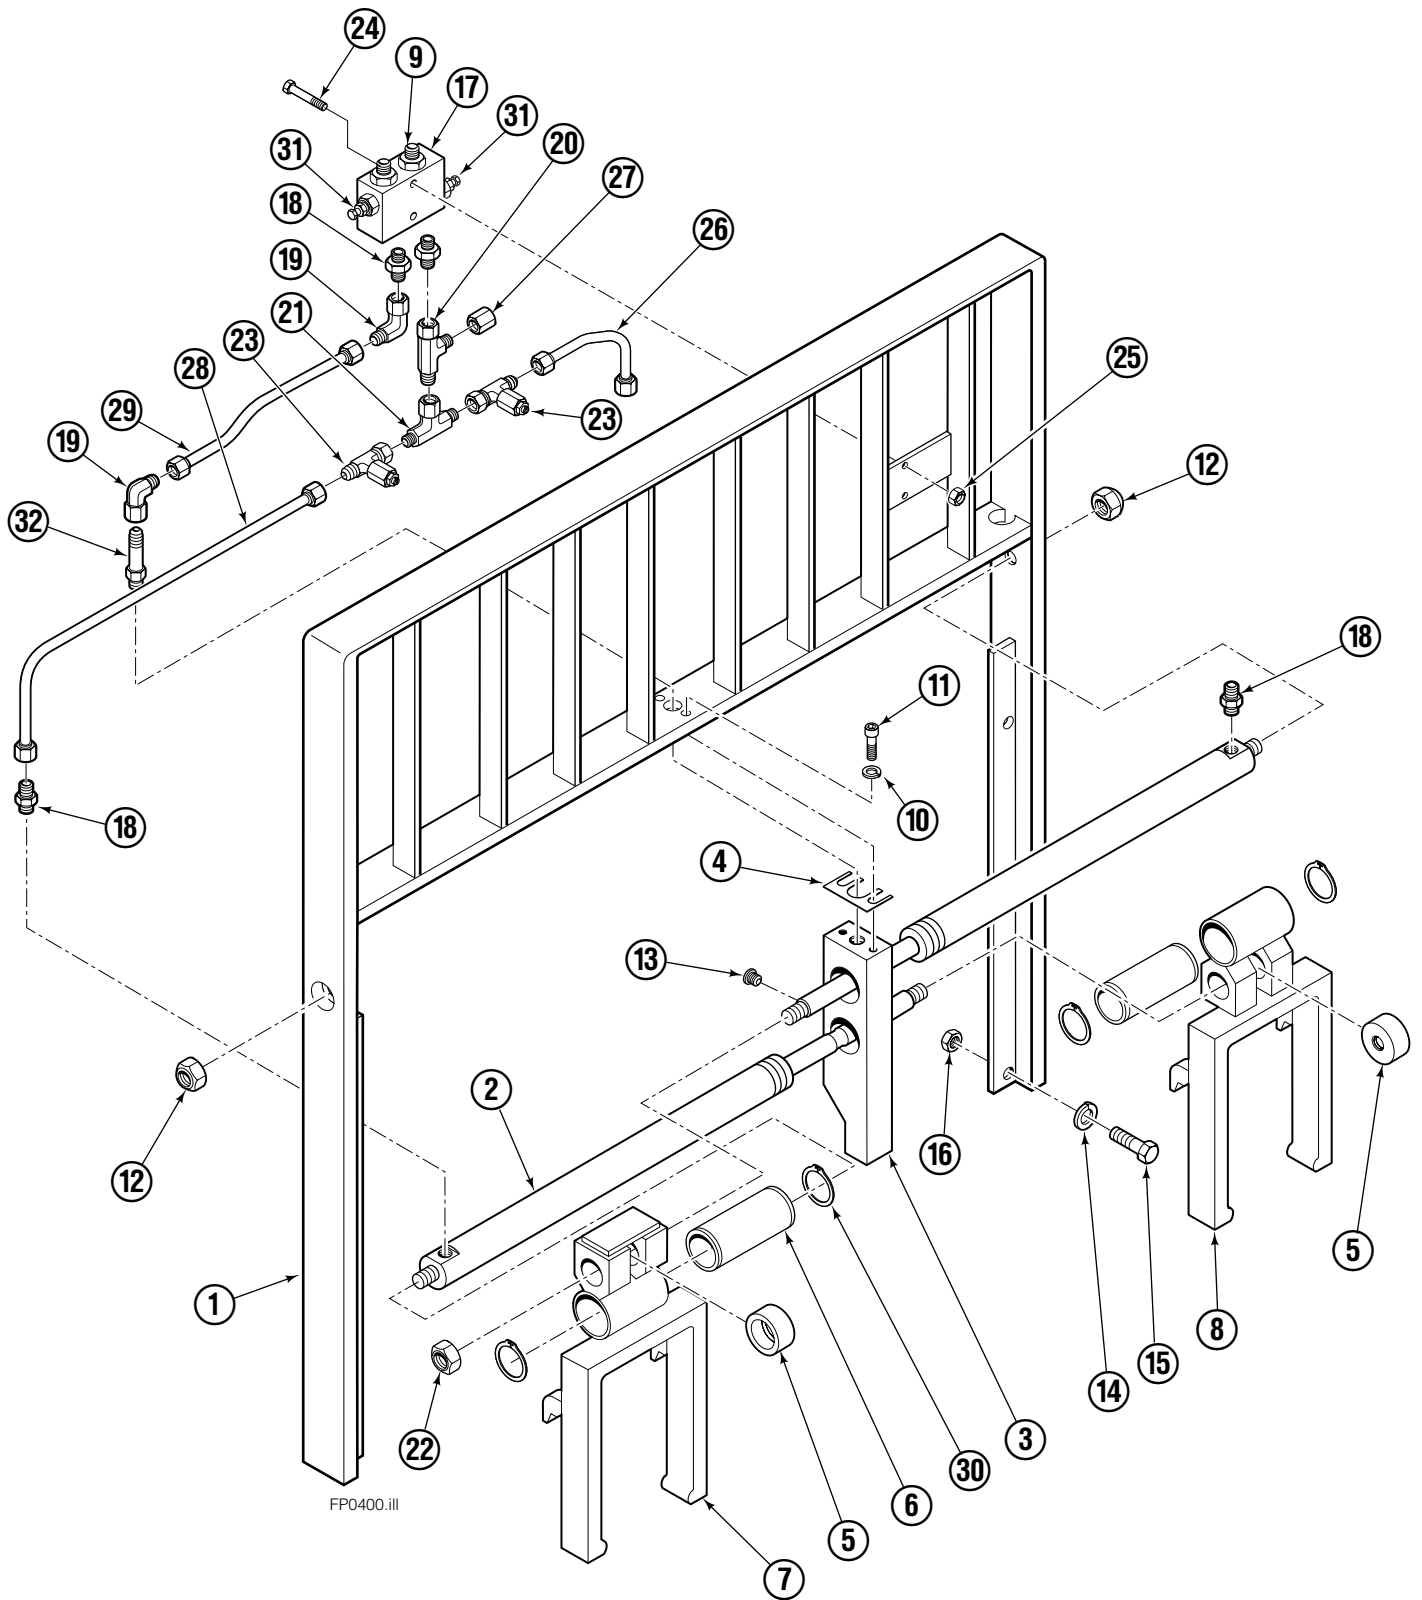

Internet: www.cascorp.com

About This Manual

Introduction

This Manual shows the parts breakdown for the 150H Fork Positioner. Locate the nameplate on the left side of the backrest. If the nameplate is missing all necessary information is stamped into the backrest at the same location. The serial number must be supplied when ordering replacement parts for this product.

Fork Positioner Assembly

Fork Positioner Assembly

150H			
REF	QTY	PART NO.	DESCRIPTION
		6101334	Fork Positioner Assembly
1	1	6100539	Frame
2	2	6101335	Cylinder ♦
3	1	6101808	Center Plate
4	1	6007060	Shim
5	2	6006682	Lug
6	2	6006759	Bushing
7	1	6100198	Fork Carrier – RH
8	1	6100190	Fork Carrier – LH
9	2	604511	Fitting, 6-6
10	2	680030	Lockwasher, M10
11	2	217933	Capscrew, M10 x 45
12	2	200244	Nut
13	1	604510	Plug, 6
14	4	683822	Lockwasher, M12
15	4	202407	Capscrew, M12 x 60
16	4	763025	Nut, M12
17	1	215919	Valve Body
18	4	611288	Fitting, 6-8
19	2	2680	Fitting, 6-6
20	1	611329	Fitting, 6-6
21	1	610892	Fitting, 6-6
22	2	200006	Nut
23	2	6009677	Restrictor Fitting
24	2	768528	Capscrew, M8 x 55
25	2	786881	Nut, M8
26	1	6009745	Tube, 6
27	1	2645	Nut, 6
28	1	6012874	Tube
29	1	6101870	Tube
30	4	3154	Snap Ring
31	2	211223	Sun Valve
32	1	605743	Fitting

♦ See Cylinder page for parts breakdown.

Cylinder

150H			
REF	QTY	PART NO.	DESCRIPTION
		6101335	Cylinder Assembly
1	1	6012315	Shell
2	1	6102269	Rod
3	1	6006925	Piston
4	1	6006966	Retainer
5	1	6101336	Spacer
6	1	2708	O-Ring ●
7	1	663728	Piston Seal ●
8	1	636851	Wiper ●
9	2	2784	O-Ring ●
10	1	667623	Nut, .625
11	2	615127	Back Up Ring ●
12	1	615125	Back Up Ring ●
13	1	2721	O-Ring ●
14	1	6010310	Rod Seal ●
		6100214	Service Kit