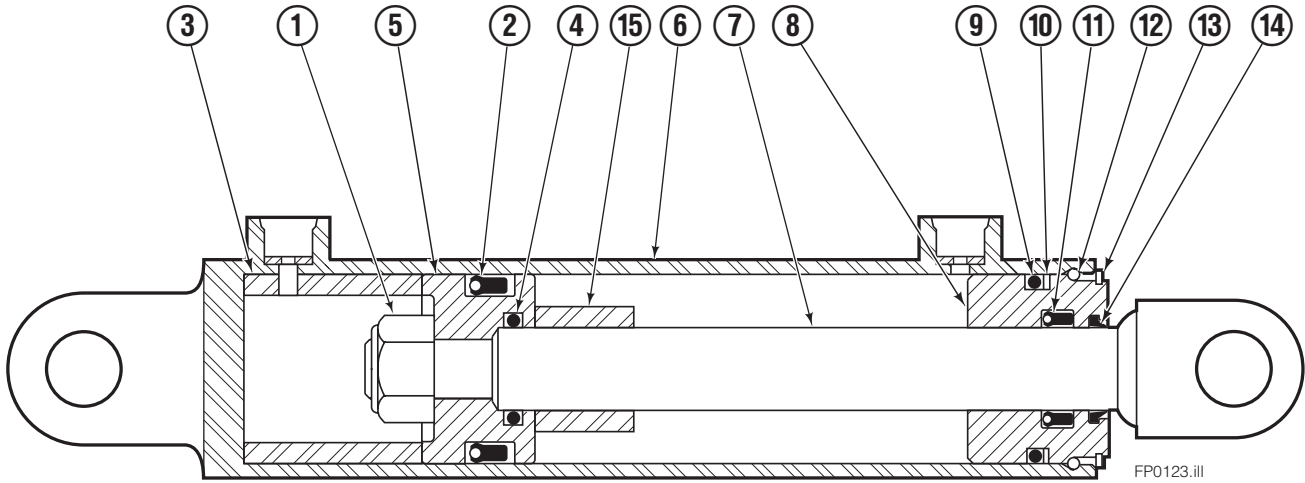

Sideshift Cylinder

FP0123.ill

REF	QTY	PART NO.	DESCRIPTION
		686243	Cylinder Assembly
1	1	561012	Nut
■ 2	1	662457	Seal
3	1	564562	Spacer - Head
■ 4	1	2718	O-Ring
5	1	561427	Piston
6	1	561419	Shell
7	1	561422	Rod
8	1	561428	Retainer
■ 9	1	2791	O-Ring
■ 10	1	615134	Back-up Ring
■ 11	1	662449	Seal
12	1	561429	Retaining Ring
13	1	7215	Snap Ring
■ 14	1	626468	Wiper
15	1	---	Spacer - Rod
		561430	Service Kit

■ Included in Service Kit 561430.

Ref: S-6053, S-6054