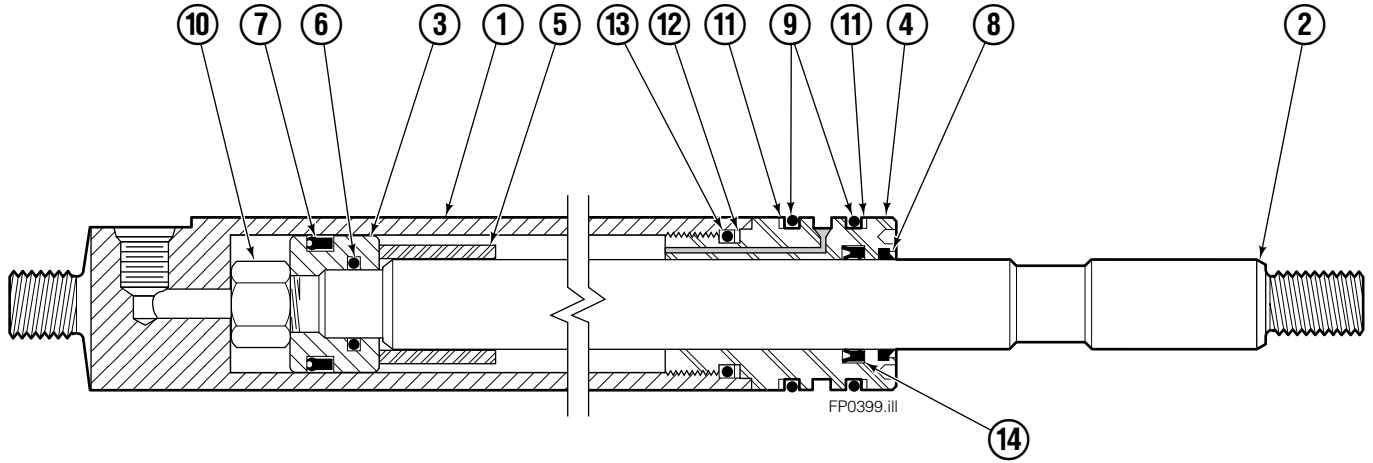

Internet: www.cascorp.com

About This Manual

Introduction

This Manual shows the parts breakdown for the 150H Fork Positioner. Locate the nameplate on the left side of the backrest. If the nameplate is missing all necessary information is stamped into the backrest at the same location. The serial number must be supplied when ordering replacement parts for this product.

Fork Positioner Assembly

Fork Positioner Assembly

150H			
REF	QTY	PART NO.	DESCRIPTION
		6101334	Fork Positioner Assembly
1	1	6100539	Frame
2	2	6101335	Cylinder ♦
3	1	6101808	Center Plate
4	1	6007060	Shim
5	2	6006682	Lug
6	2	6006759	Bushing
7	1	6100198	Fork Carrier – RH
8	1	6100190	Fork Carrier – LH
9	2	604511	Fitting, 6-6
10	2	680030	Lockwasher, M10
11	2	217933	Capscrew, M10 x 45
12	2	200244	Nut
13	1	604510	Plug, 6
14	4	683822	Lockwasher, M12
15	4	202407	Capscrew, M12 x 60
16	4	763025	Nut, M12
17	1	215919	Valve Body
18	4	611288	Fitting, 6-8
19	2	2680	Fitting, 6-6
20	1	611329	Fitting, 6-6
21	1	610892	Fitting, 6-6
22	2	200006	Nut
23	2	6009677	Restrictor Fitting
24	2	768528	Capscrew, M8 x 55
25	2	786881	Nut, M8
26	1	6009745	Tube, 6
27	1	2645	Nut, 6
28	1	6012874	Tube
29	1	6101870	Tube
30	4	3154	Snap Ring
31	2	211223	Sun Valve
32	1	605743	Fitting

♦ See Cylinder page for parts breakdown.

Cylinder

150H			
REF	QTY	PART NO.	DESCRIPTION
		6101335	Cylinder Assembly
1	1	6012315	Shell
2	1	6102269	Rod
3	1	6006925	Piston
4	1	6006966	Retainer
5	1	6101336	Spacer
6	1	2708	O-Ring ●
7	1	663728	Piston Seal ●
8	1	636851	Wiper ●
9	2	2784	O-Ring ●
10	1	667623	Nut, .625
11	2	615127	Back Up Ring ●
12	1	615125	Back Up Ring ●
13	1	2721	O-Ring ●
14	1	6010310	Rod Seal ●
		6100214	Service Kit