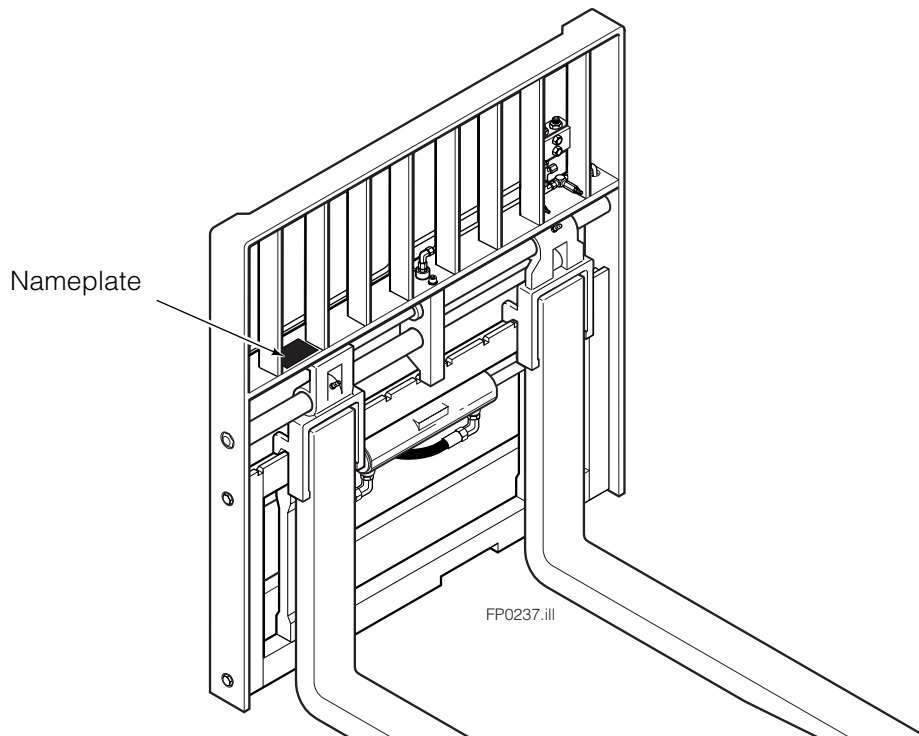

Internet: www.cascorp.com

About This Manual

Introduction

This Manual shows the parts breakdown for the 150H Fork Positioner. Locate the nameplate on the left side of the backrest. If the nameplate is missing all necessary information is stamped into the backrest at the same location. The serial number must be supplied when ordering replacement parts for this product.