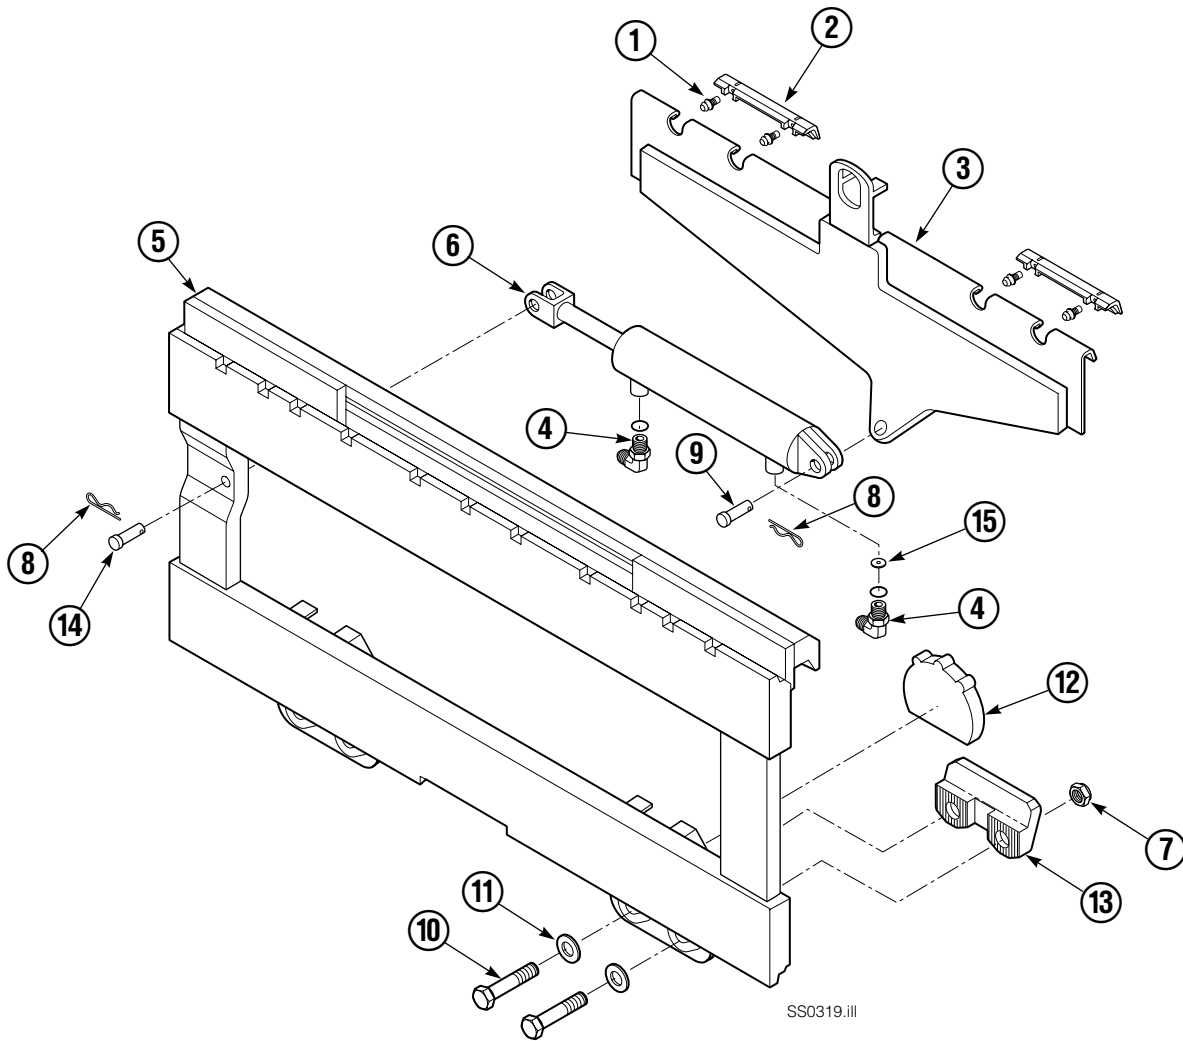

Fork Positioner Assembly

Fork Positioner Assembly

150H			
REF	QTY	PART NO.	DESCRIPTION
		6101334	Fork Positioner Assembly
1	1	6100539	Frame
2	2	6101335	Cylinder ♦
3	1	6101808	Center Plate
4	1	6007060	Shim
5	2	6006682	Lug
6	2	6006759	Bushing
7	1	6100198	Fork Carrier – RH
8	1	6100190	Fork Carrier – LH
9	2	604511	Fitting, 6-6
10	2	680030	Lockwasher, M10
11	2	217933	Capscrew, M10 x 45
12	2	200244	Nut
13	1	604510	Plug, 6
14	4	683822	Lockwasher, M12
15	4	202407	Capscrew, M12 x 60
16	4	763025	Nut, M12
17	1	215919	Valve Body
18	4	611288	Fitting, 6-8
19	2	2680	Fitting, 6-6
20	1	611329	Fitting, 6-6
21	1	610892	Fitting, 6-6
22	2	200006	Nut
23	2	6009677	Restrictor Fitting
24	2	768528	Capscrew, M8 x 55
25	2	786881	Nut, M8
26	1	6009745	Tube, 6
27	1	2645	Nut, 6
28	1	6012874	Tube
29	1	6101870	Tube
30	4	3154	Snap Ring
31	2	211223	Sun Valve
32	1	605743	Fitting

♦ See Cylinder page for parts breakdown.

Cylinder

150H			
REF	QTY	PART NO.	DESCRIPTION
		6101335	Cylinder Assembly
1	1	6012315	Shell
2	1	6102269	Rod
3	1	6006925	Piston
4	1	6006966	Retainer
5	1	6101336	Spacer
6	1	2708	O-Ring ●
7	1	663728	Piston Seal ●
8	1	636851	Wiper ●
9	2	2784	O-Ring ●
10	1	667623	Nut, .625
11	2	615127	Back Up Ring ●
12	1	615125	Back Up Ring ●
13	1	2721	O-Ring ●
14	1	6010310	Rod Seal ●
		6100214	Service Kit

● Included in Service Kit 6100214.

Reference: S-21126, S-21132.

Sideshifter Group

150D			
REF	QTY	PART NO.	DESCRIPTION
1	4	7403	Grease Fitting
2	2	672018	Bearing Segment
3	1	686238	Anchor Bracket
4	2	601676	Fitting, 6-6
5	1	686266	Faceplate ■
6	1	686243	Cylinder Assembly ▲
7	4	553857	Nut
8	2	686217	Cotter Pin
9	1	686215	Clevis Pin
10	4	638601	Capscrew, 5/8 NC x 2.00 GR5
11	4	667225	Washer
12	2	676650	Lower Bearing
13	2	678034	Lower Hook
14	1	686214	Clevis Pin
15	1	564226	Washer
		672022	Service Kit – Items 1&2
		675856	Service Kit – Item 12