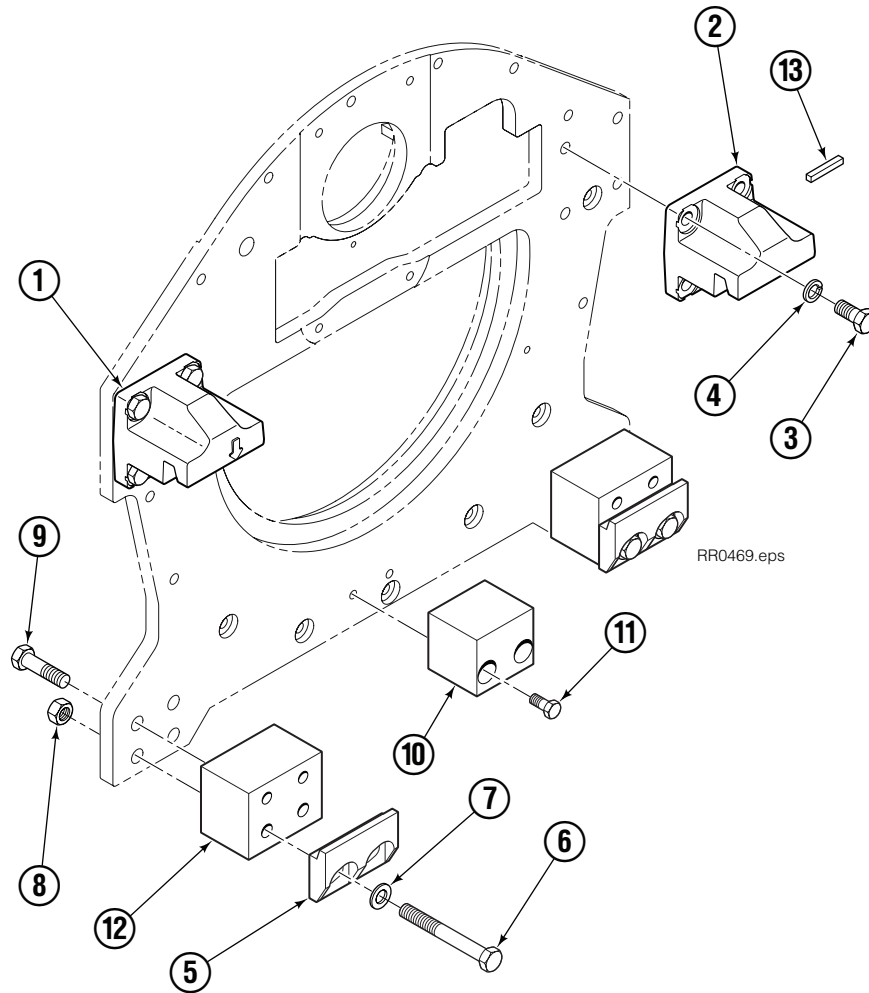

Fork Bar Group

55G			
REF	QTY	PART NO.	DESCRIPTION
		6052555	Fork Bar Group
1	1	6052218	Upper Bar
2	1	6052219	Lower Bar
3	16	769574	Capscrew, M16 x 35
4	16	678992	Lockwasher, M16
5	2	6052240	Keeper
6	4	680084	Capscrew, M12 x 25
7	4	683822	Lockwasher, M12

Fork Group

RR0402.eps

55G			
REF	QTY	PART NO.	DESCRIPTION
		6052634	Fork Assembly
1	1	6052629	Fork
2	1	7000209	Knob ◆
3	1	7000194	Pin ◆
4	1	7000210	Coiled Spring Pin ◆

◆ Included in Pin Kit 7000031.

Bolt-On Mounting Group