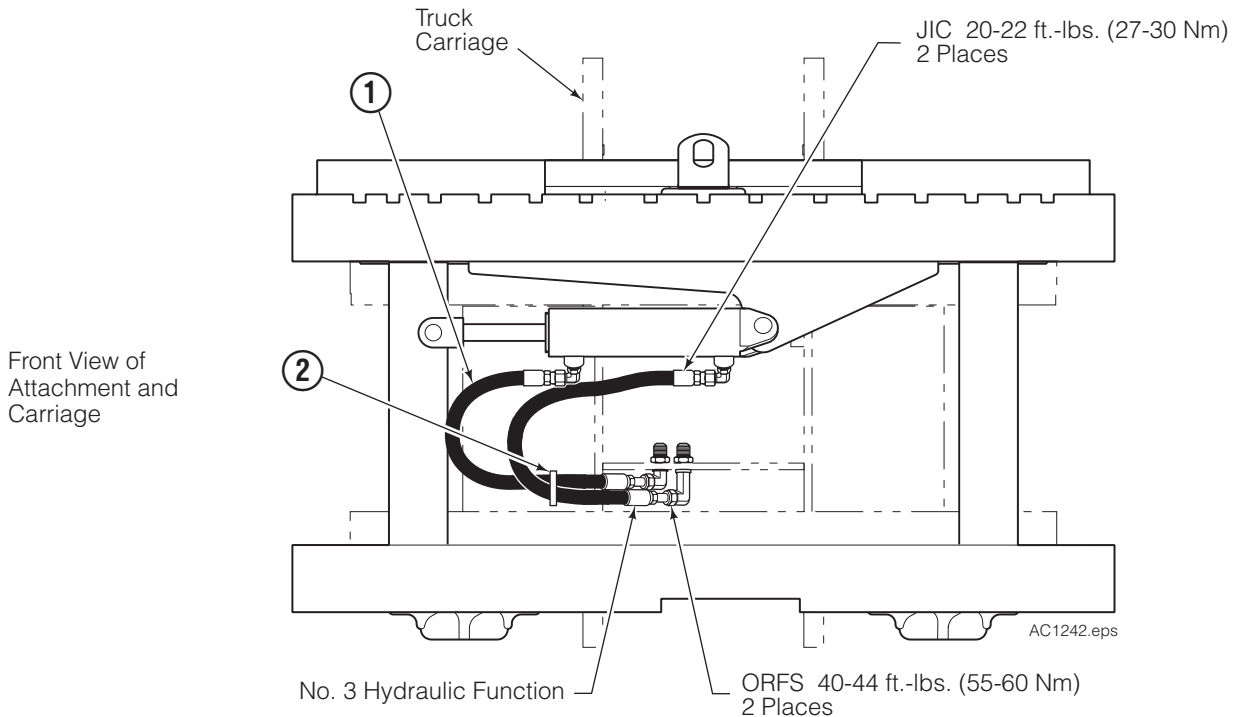

Installation Kits

Hose Installation Kit 6066648 for Cascade 120D-SSS Sideshifters

Truck Models

Hyster Americas: S80FT, S80FT-BCS, S100FT, S100FT-BCS, S120FT, S120FT-BCS, S120FT-PRS H80FT, H90FT, H100, H110FT, H120FT

Yale Europe: GC40VX, GC50VX, GC55VX, GC55SVX, GP40VX5, GP40VX6, GP45VX6, GP45SVX5, GP50VX, GP55VX

Mast Type: 2 Stage FFL, 3 Stage FFL

Carriage: ITA Class IV

REF	QTY	PART NO.	DESCRIPTION
		6066648	Hose Installation Kit
1	2	6066642	Hose – 22.5 in.
2	4	215723	Cable Tie