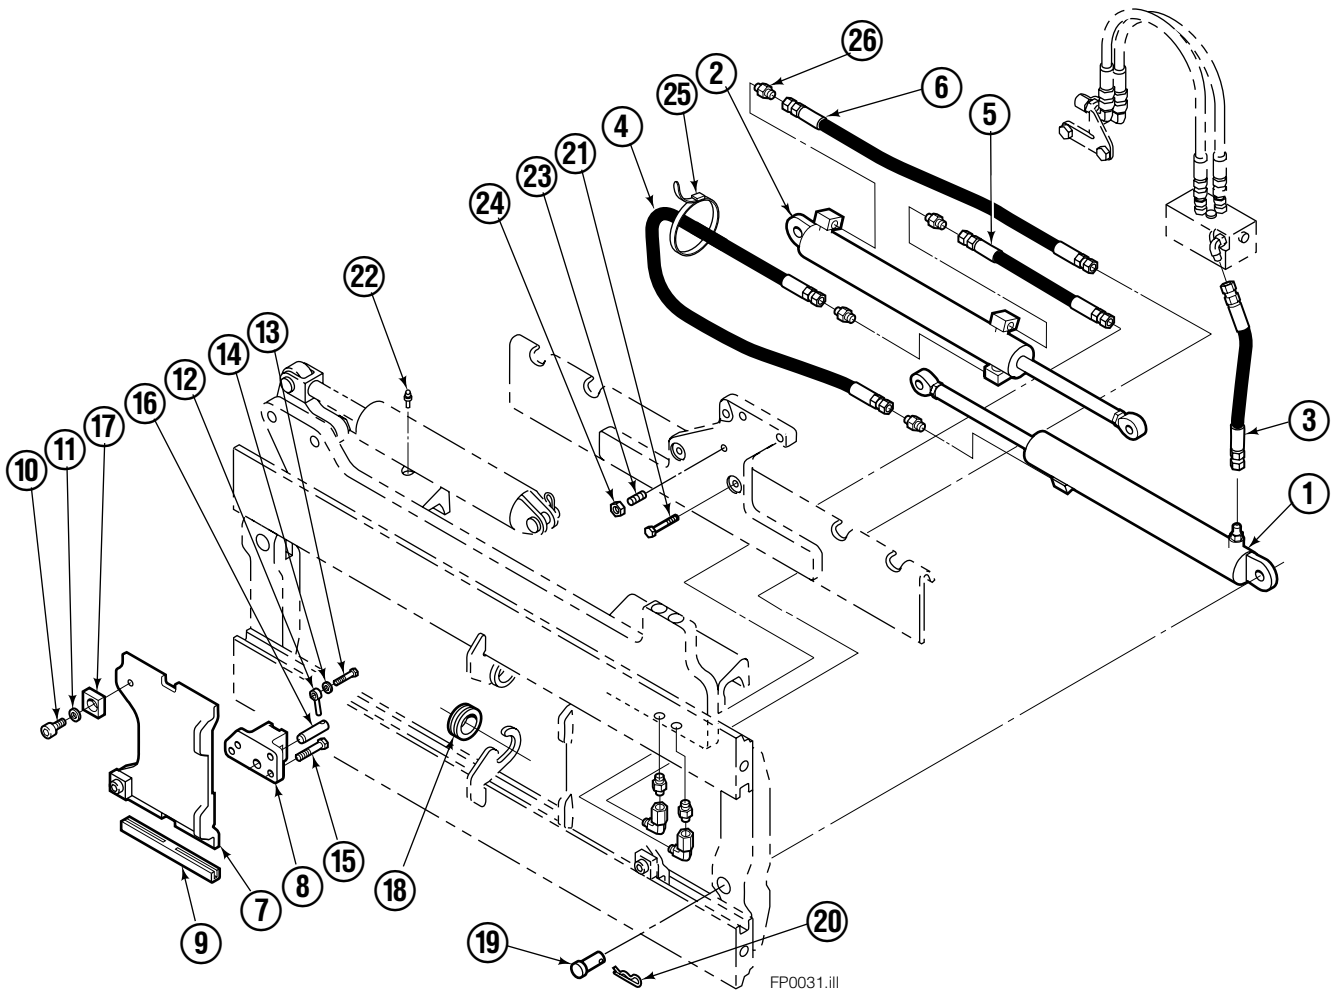

Safety Decals

Part No. 665595
(5) Places

Mounting Group Sideshifting

Reference:
BC-101
SK-5981
2S-3988

55F

REF	QTY	PART NO.	DESCRIPTION	REF	QTY	PART NO.	DESCRIPTION
		207326	Sideshifting Mounting-37" ■●	10	4	667225	Washer
1	1	395315	Frame-37" ■	11	6	766154	Capscrew, M16x2,0x40-8.8
2	1	207184	Anchor Bracket-37" ■	12	4	678990	Nut
3	2	601676	Fitting, 6-6	13	1	206909	Lug
4	1	206917	Center Bearing-49" only	14	1	206910	Spacer
5	2	678525	Clevis Pin	15	2	684355	Lockwasher
6	2	672726	Hairpin Cotter	16	2	204187	Upper Bearing
7	1	675548	Cylinder Assembly ◆	17	2	207209	Lower Bearing
8	1	675550	Washer (orifice .085)	18	2	207578	Hose
9	2	204186	Lower Hook				

- Carriage width.
- Includes items 2 through 17.
- ◆ See Cylinder page for parts breakdown.

Sideshift Cylinder ITA Class III

FP0126.ill

55E			
REF	QTY	PART NO.	DESCRIPTION
		675548	Cylinder Assembly
1	1	553857	Nut
2	1	662452	■ Seal
3	1	553501	Piston
4	1	636851	■ Wiper
5	1	638247	■ Back-up Ring
6	1	675550	Washer (orifice .085 in.)
7	1	675549	Shell
8	1	553449	Rod
9	1	2785	■ O-Ring
10	1	615128	■ Back-up Ring
11	1	553500	Retainer
12	1	553856	Retaining Ring
13	1	7202	Snap Ring
14	1	641835	■ Seal
		553861	Service Kit

■ Included in Service Kit 553861.

Hydraulic/Fork Group

55F							
REF	QTY	PART NO.	DESCRIPTION	REF	QTY	PART NO.	DESCRIPTION
		207220	Hydraulic Group – 37 in. ■ ●	13	2	763169	Capscrew
		206912	Fork Group □	14	2	680217	Lockwasher
1	1	583943	Cylinder Assembly, LH ◆	15	8	206924	Capscrew
2	1	583951	Cylinder Assembly, RH ◆	16	2	206925	Pin
3	1	207563	Hose	17	4	207552	Block
4	1	207564	Hose	18	2	206916	Grommet
5	1	207565	Hose	19	2	206926	Clevis Pin
6	1	207566	Hose	20	2	207210	Hairpin Cotter
7	2	207208	Fork Carrier	21	2	768551	Capscrew
8	2	206914	Lug	22	2	7403	Grease Fitting
9	4	206915	Bearing	23	1	768753	Setscrew
10	4	206922	Capscrew	24	1	207211	Jam Nut
11	4	678991	Lockwasher	25	1	200008	Cable Tie
12	2	206923	Eyebolt	26	6	617915	Fitting, 4-4