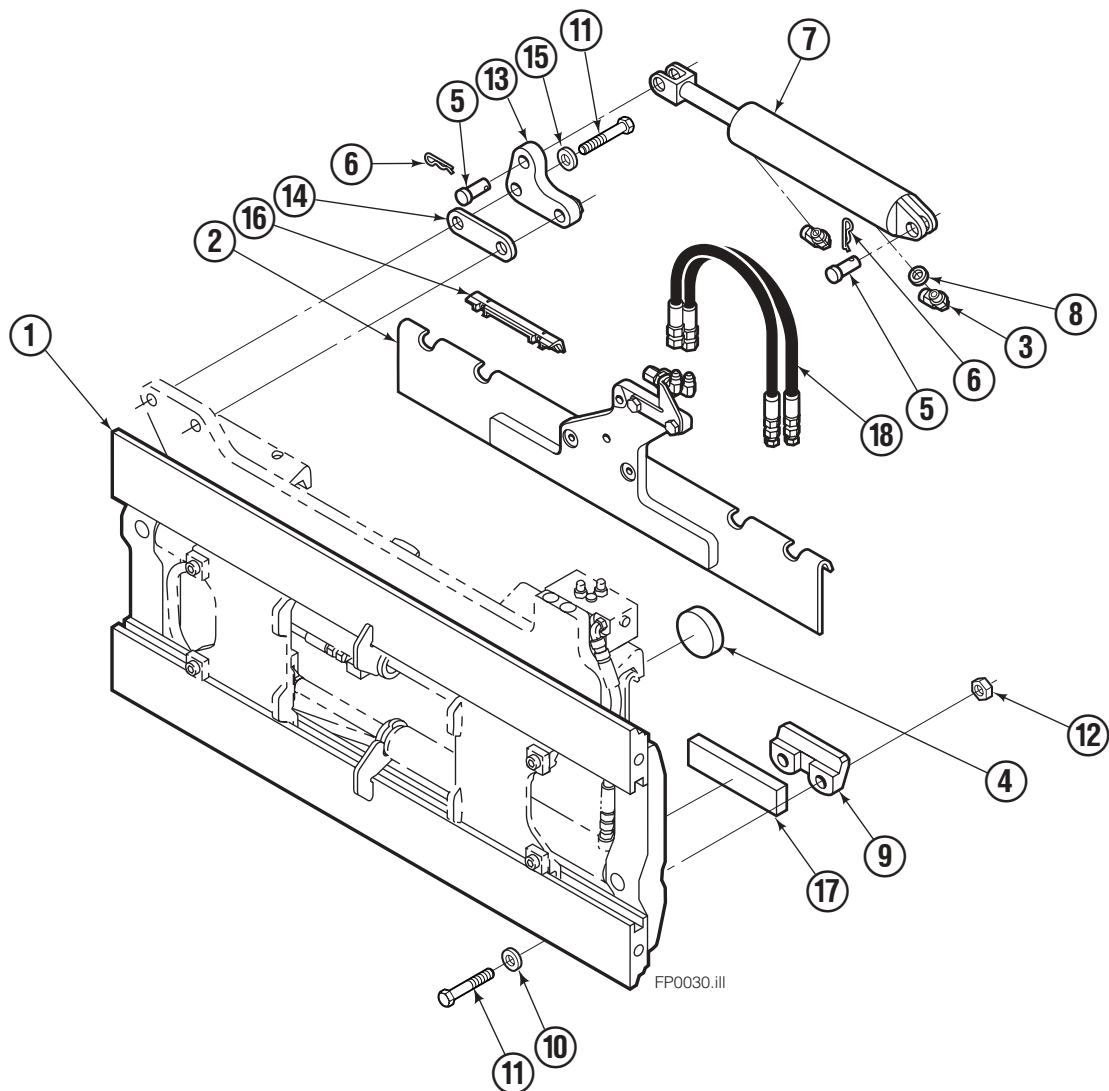

Safety Decals

Part No. 665595
(5) Places

Mounting Group Sideshifting

Reference:
BC-101
SK-5981
2S-3988

55F

REF	QTY	PART NO.	DESCRIPTION	REF	QTY	PART NO.	DESCRIPTION
		207326	Sideshifting Mounting-37" ■●	10	4	667225	Washer
1	1	395315	Frame-37" ■	11	6	766154	Capscrew, M16x2,0x40-8.8
2	1	207184	Anchor Bracket-37" ■	12	4	678990	Nut
3	2	601676	Fitting, 6-6	13	1	206909	Lug
4	1	206917	Center Bearing-49" only	14	1	206910	Spacer
5	2	678525	Clevis Pin	15	2	684355	Lockwasher
6	2	672726	Hairpin Cotter	16	2	204187	Upper Bearing
7	1	675548	Cylinder Assembly ◆	17	2	207209	Lower Bearing
8	1	675550	Washer (orifice .085)	18	2	207578	Hose
9	2	204186	Lower Hook				

- Carriage width.
- Includes items 2 through 17.
- ◆ See Cylinder page for parts breakdown.

Sideshift Cylinder ITA Class III

FP0126.ill

55E			
REF	QTY	PART NO.	DESCRIPTION
		675548	Cylinder Assembly
1	1	553857	Nut
2	1	662452	■ Seal
3	1	553501	Piston
4	1	636851	■ Wiper
5	1	638247	■ Back-up Ring
6	1	675550	Washer (orifice .085 in.)
7	1	675549	Shell
8	1	553449	Rod
9	1	2785	■ O-Ring
10	1	615128	■ Back-up Ring
11	1	553500	Retainer
12	1	553856	Retaining Ring
13	1	7202	Snap Ring
14	1	641835	■ Seal
		553861	Service Kit

■ Included in Service Kit 553861.

Hydraulic/Fork Group

55F							
REF	QTY	PART NO.	DESCRIPTION	REF	QTY	PART NO.	DESCRIPTION
		207220	Hydraulic Group – 37 in. ■ ●	13	2	763169	Capscrew
		206912	Fork Group □	14	2	680217	Lockwasher
1	1	583943	Cylinder Assembly, LH ◆	15	8	206924	Capscrew
2	1	583951	Cylinder Assembly, RH ◆	16	2	206925	Pin
3	1	207563	Hose	17	4	207552	Block
4	1	207564	Hose	18	2	206916	Grommet
5	1	207565	Hose	19	2	206926	Clevis Pin
6	1	207566	Hose	20	2	207210	Hairpin Cotter
7	2	207208	Fork Carrier	21	2	768551	Capscrew
8	2	206914	Lug	22	2	7403	Grease Fitting
9	4	206915	Bearing	23	1	768753	Setscrew
10	4	206922	Capscrew	24	1	207211	Jam Nut
11	4	678991	Lockwasher	25	1	200008	Cable Tie
12	2	206923	Eyebolt	26	6	617915	Fitting, 4-4