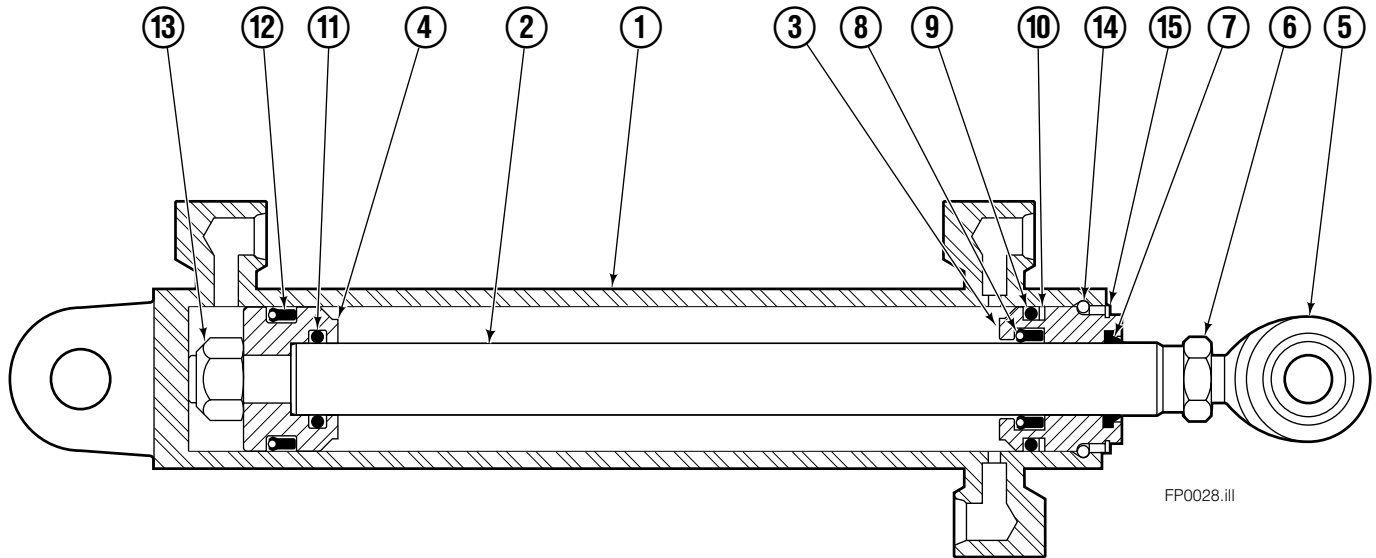

■ Included in Service Kit 553861.

Hydraulic/Fork Group

55F							
REF	QTY	PART NO.	DESCRIPTION	REF	QTY	PART NO.	DESCRIPTION
		207220	Hydraulic Group – 37 in. ■ ●	13	2	763169	Capscrew
		206912	Fork Group □	14	2	680217	Lockwasher
1	1	583943	Cylinder Assembly, LH ◆	15	8	206924	Capscrew
2	1	583951	Cylinder Assembly, RH ◆	16	2	206925	Pin
3	1	207563	Hose	17	4	207552	Block
4	1	207564	Hose	18	2	206916	Grommet
5	1	207565	Hose	19	2	206926	Clevis Pin
6	1	207566	Hose	20	2	207210	Hairpin Cotter
7	2	207208	Fork Carrier	21	2	768551	Capscrew
8	2	206914	Lug	22	2	7403	Grease Fitting
9	4	206915	Bearing	23	1	768753	Setscrew
10	4	206922	Capscrew	24	1	207211	Jam Nut
11	4	678991	Lockwasher	25	1	200008	Cable Tie
12	2	206923	Eyebolt	26	6	617915	Fitting, 4-4

■ Carriage width.

◆ See Cylinder page for parts breakdown.

Reference: BC-101, S-5981, S-3990.

● Includes items 1 through 6.

□ Includes items 7 through 26.

Left Hand Cylinder

55F			
REF	QTY	PART NO.	DESCRIPTION
		583943	Cylinder Assembly – 37" ■
1	1	564168	Shell – 37" ■
2	1	564184	Rod – 37" ■
3	1	685664	Retainer
4	1	685665	Piston
5	1	564193	● Rod End
6	1	5718	● Nut
7	1	636850	● Rod Wiper
8	1	646540	● Rod Seal
9	1	2718	● O-Ring
10	1	615122	● Back-up Ring
11	1	2710	● O-Ring
12	1	663728	● Piston Seal
13	1	563462	Piston Nut
14	1	563916	Retaining Ring
15	1	3137	Snap Ring
		684827	Service Kit

■ Carriage width.

● Included in Service Kit 684827.

Reference: S-6140, S-6141.

Right Hand Cylinder

55F

REF	QTY	PART NO.	DESCRIPTION
		583951	Cylinder Assembly - 37" ■
1	1	564176	Shell - 37" ■
2	1	564184	Rod - 37" ■
3	1	685664	Retainer
4	1	685665	Piston
5	1	564193	● Rod End
6	1	5718	● Nut
7	1	636850	● Rod Wiper
8	1	646540	● Rod Seal
9	1	2718	● O-Ring
10	1	615122	● Back-up Ring
11	1	2710	● O-Ring
12	1	663728	● Piston Seal
13	1	563462	Piston Nut
14	1	563916	Retaining Ring
15	1	3137	Snap Ring
		684827	Service Kit