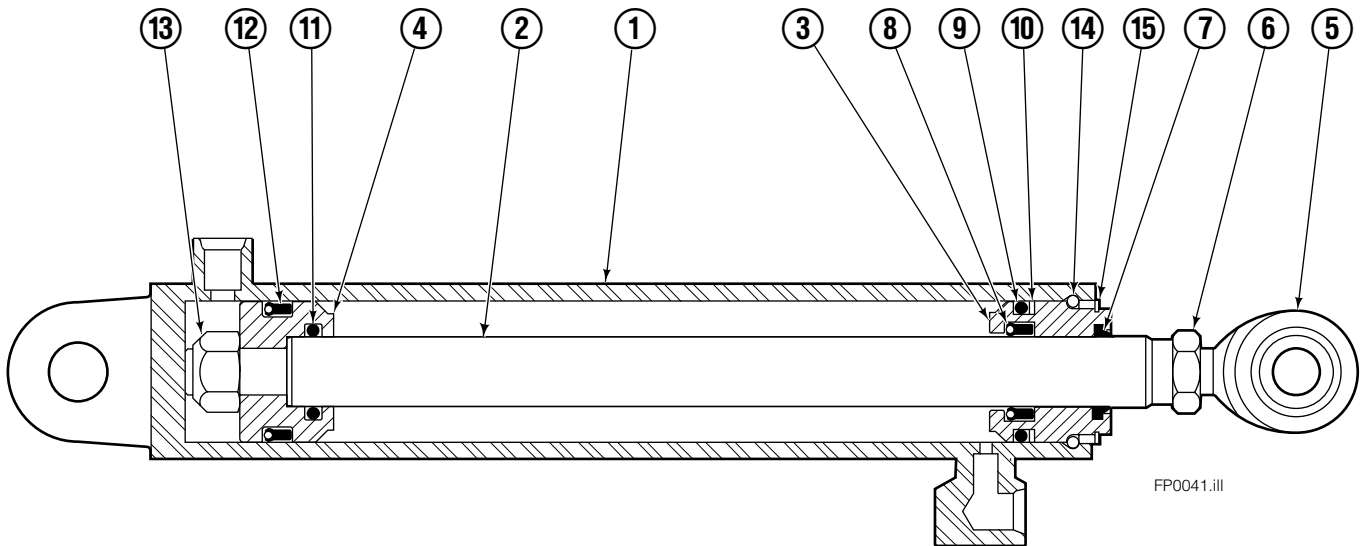

■ Included in Service Kit 553861.

Hydraulic/Fork Group

55F							
REF	QTY	PART NO.	DESCRIPTION	REF	QTY	PART NO.	DESCRIPTION
		207220	Hydraulic Group – 37 in. ■ ●	13	2	763169	Capscrew
		206912	Fork Group □	14	2	680217	Lockwasher
1	1	583943	Cylinder Assembly, LH ◆	15	8	206924	Capscrew
2	1	583951	Cylinder Assembly, RH ◆	16	2	206925	Pin
3	1	207563	Hose	17	4	207552	Block
4	1	207564	Hose	18	2	206916	Grommet
5	1	207565	Hose	19	2	206926	Clevis Pin
6	1	207566	Hose	20	2	207210	Hairpin Cotter
7	2	207208	Fork Carrier	21	2	768551	Capscrew
8	2	206914	Lug	22	2	7403	Grease Fitting
9	4	206915	Bearing	23	1	768753	Setscrew
10	4	206922	Capscrew	24	1	207211	Jam Nut
11	4	678991	Lockwasher	25	1	200008	Cable Tie
12	2	206923	Eyebolt	26	6	617915	Fitting, 4-4

■ Carriage width.

◆ See Cylinder page for parts breakdown.

Reference: BC-101, S-5981, S-3990.

● Includes items 1 through 6.

□ Includes items 7 through 26.

Left Hand Cylinder

55F			
REF	QTY	PART NO.	DESCRIPTION
		583943	Cylinder Assembly – 37" ■
1	1	564168	Shell – 37" ■
2	1	564184	Rod – 37" ■
3	1	685664	Retainer
4	1	685665	Piston
5	1	564193	● Rod End
6	1	5718	● Nut
7	1	636850	● Rod Wiper
8	1	646540	● Rod Seal
9	1	2718	● O-Ring
10	1	615122	● Back-up Ring
11	1	2710	● O-Ring
12	1	663728	● Piston Seal
13	1	563462	Piston Nut
14	1	563916	Retaining Ring
15	1	3137	Snap Ring
		684827	Service Kit

■ Carriage width.

● Included in Service Kit 684827.

Reference: S-6140, S-6141.

Right Hand Cylinder

55F

REF	QTY	PART NO.	DESCRIPTION
		583951	Cylinder Assembly - 37" ■
1	1	564176	Shell - 37" ■
2	1	564184	Rod - 37" ■
3	1	685664	Retainer
4	1	685665	Piston
5	1	564193	● Rod End
6	1	5718	● Nut
7	1	636850	● Rod Wiper
8	1	646540	● Rod Seal
9	1	2718	● O-Ring
10	1	615122	● Back-up Ring
11	1	2710	● O-Ring
12	1	663728	● Piston Seal
13	1	563462	Piston Nut
14	1	563916	Retaining Ring
15	1	3137	Snap Ring
		684827	Service Kit