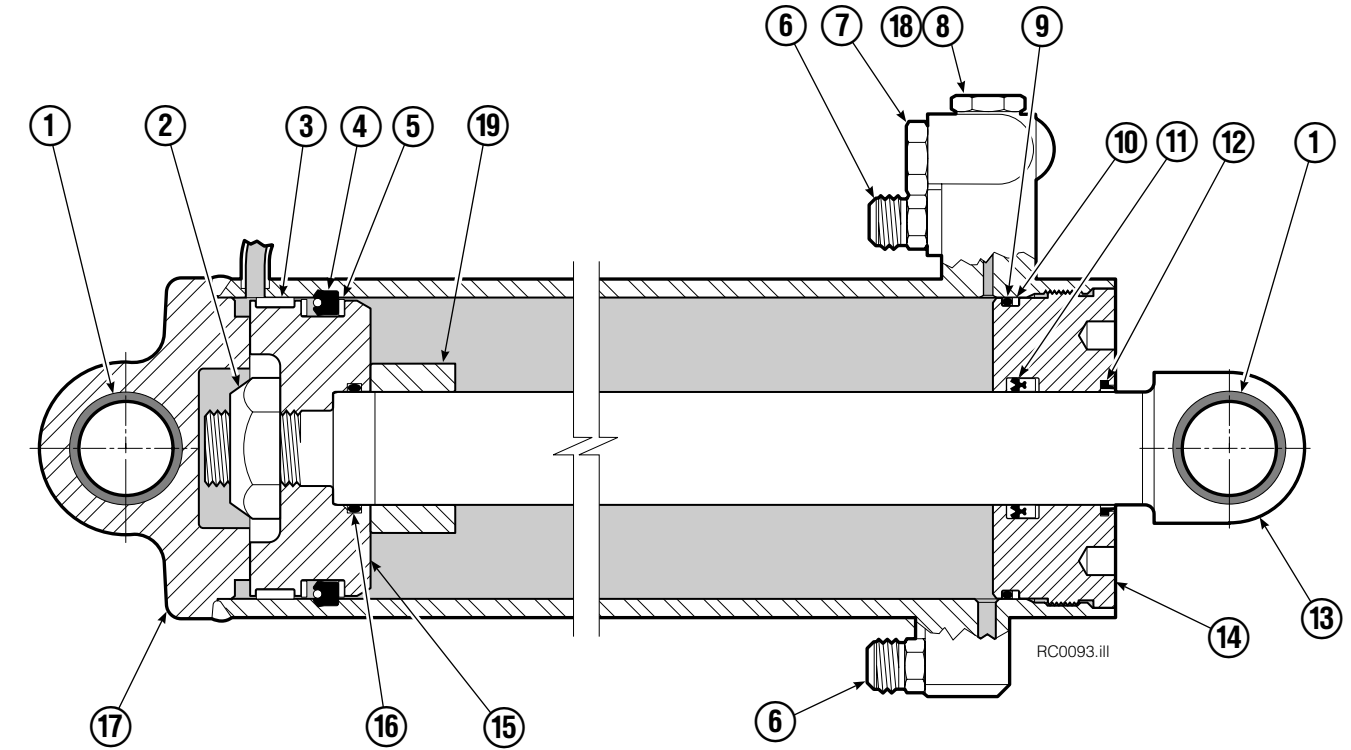

▲ See Revolving Connection page for parts breakdown.
Reference: Common Parts Group 223430-R2.

Revolving Connection

RC0922.iii

REF	QTY	PART NO.	DESCRIPTION
		222681	Revolving Connection
1	4	604511	Fitting, 6-6
2	4	611302	Fitting, 6-6
3	1	3138	Snap Ring
4	1	7341	Snap Ring
5	2	564448	O-Ring
6	1	222684	End Block
7	2	768798	Capscrew, M8 x 40
8	1	222674	Shaft
9	1	222671	Body
10	2	605743	Fitting Adapter
11	3	214649	Seal
		222694	Service Kit

Short Arm Cylinder

REF	QTY	PART NO.	DESCRIPTION
		557363	Cylinder Assembly
1	3	674843	Bearing
2	1	560997	Nut
3	1	674843	◆ Bearing
4	1	662462	◆ Seal
5	2	638295	◆ Back-Up Ring
6	2	604511	Fitting, 6-6
7	1	556852	Fitting, 4
8	1	557212	Check Valve
9	1	2801	◆ O-Ring
10	1	562731	◆ Back-Up Ring
11	1	554598	◆ Seal
12	1	628047	◆ Wiper
13	1	555393	Rod
14	1	555724	Retainer
15	1	557389	Piston
16	1	2722	◆ O-Ring
17	1	555741	Shell
18	1	667516	Check Valve Service Kit
19	1	—	Spacer
20	1	669243	Seal Loader
		555725	Service Kit