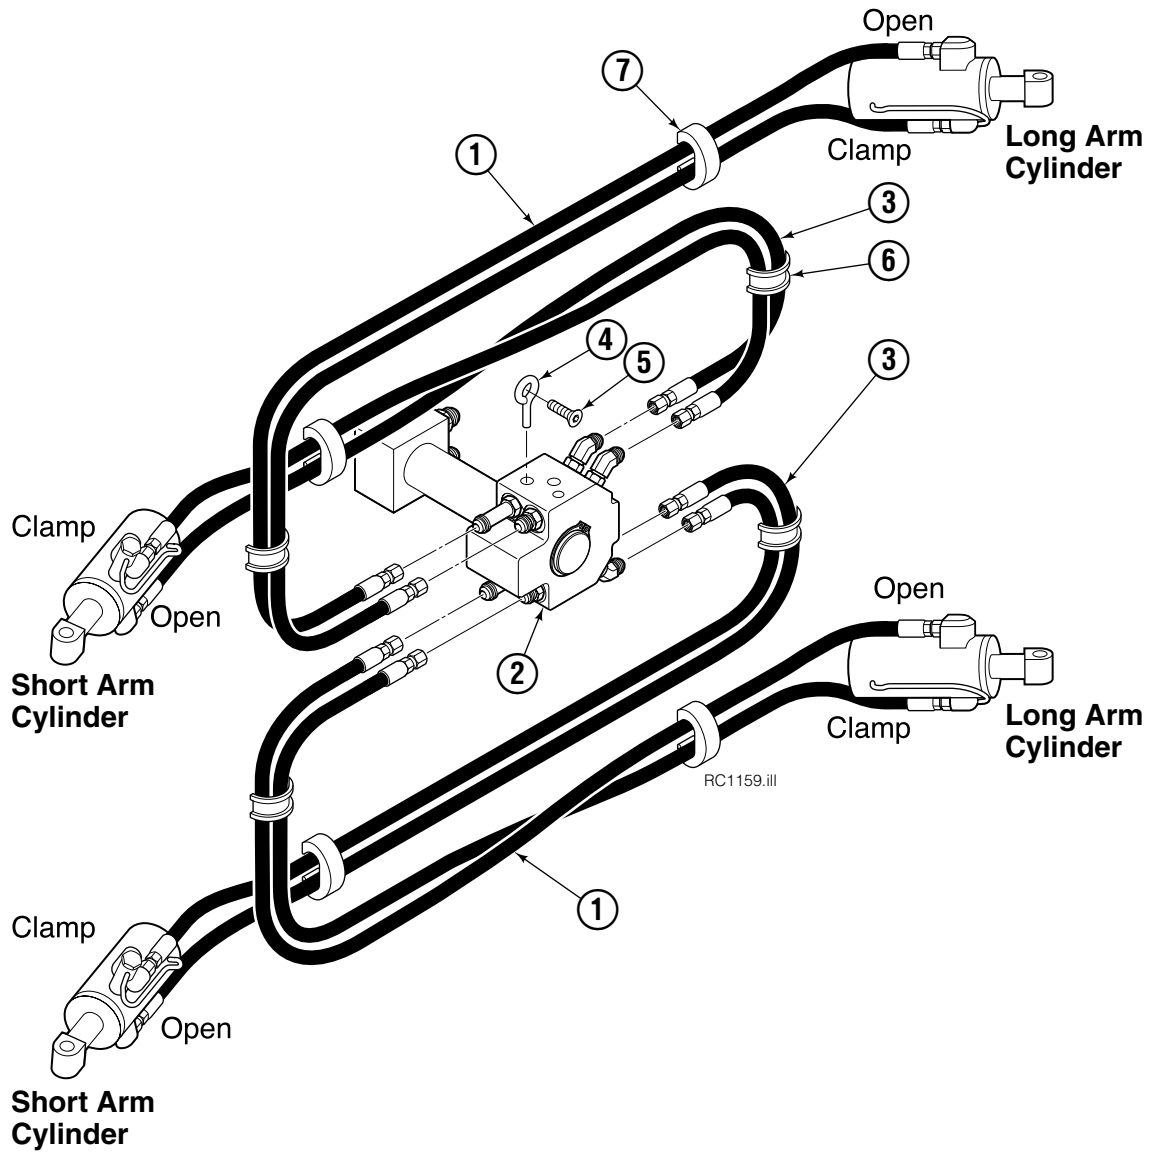

● Quantity as required.

■ See Drive Motor page for parts breakdown.

▲ See Check Valve page for parts breakdown.

Drive Motor

REF	QTY	PART NO.	DESCRIPTION
		206392	Drive Motor
1	1	675478	Shaft
2	1	675477	Drive
3	1	675479	Spacer Plate
4	1	675480	■ Gerotor Set (101-1768-007)
4	1	685075	■ Gerotor Set (101-1768-009)
5	1	675482	End Cap
6	1	206405	● Service Kit
7	1	685089	■ Flange (101-1768-007)
7	1	685090	■ Flange (101-1768-009)

● Compatible with water glycol based hydraulic fluids.

Check Valve

REF	QTY	PART NO.	DESCRIPTION
		670549	Check Valve Assembly
1	2	609453	Fitting, 10
2	2	670552	Spring
3	2	670551	Guide
4	2	7020	Ball
5	2	602580	Fitting, 8
6	2	673989	Spring
7	1	670550	Body
8	1	670553	Spool

Hosing Group

REF	QTY	PART NO.	DESCRIPTION
		223429	Hosing Group
1	4	680239	Hose, 63.75 in.
2	1	222681	Revolving Connection ▲
3	4	680238	Hose, 58.75 in.
4	2	227962	Eye Pin
5	2	4751	Capscrew, .375 x 1.00
6	4	680114	Insert
7	4	673417	Segment

▲ See Revolving Connection page for parts breakdown.
Reference: Common Parts Group 223430-R2.

Revolving Connection

RC0922.iii

REF	QTY	PART NO.	DESCRIPTION
		222681	Revolving Connection
1	4	604511	Fitting, 6-6
2	4	611302	Fitting, 6-6
3	1	3138	Snap Ring
4	1	7341	Snap Ring
5	2	564448	O-Ring
6	1	222684	End Block
7	2	768798	Capscrew, M8 x 40
8	1	222674	Shaft
9	1	222671	Body
10	2	605743	Fitting Adapter
11	3	214649	Seal
		222694	Service Kit