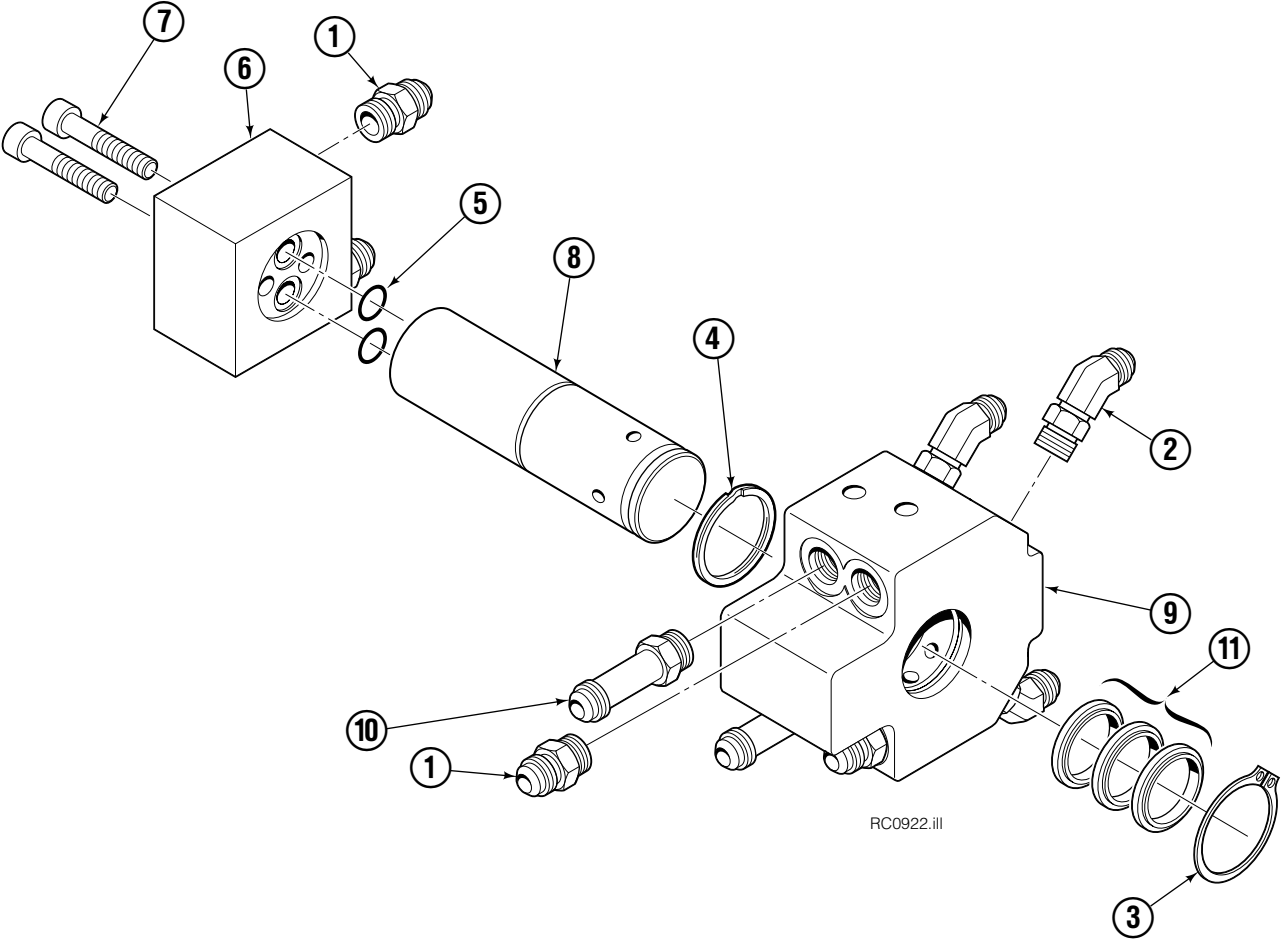

Common Components Group

77F			
REF	QTY	PART NO.	DESCRIPTION
		680637	Components Group
1	8	660200	Shim
2	24	4466	Capscrew, 3/8 NC x .50 GR8
3	8	674828	Retainer
4	8	680651	Pin
5	8	673385	Drive Pin
6	4	674830	Retainer
7	4	675022	Pin
8	4	681673	Spacer
9	16	673379	Shim
10	4	675086	Drive Pin

Hosing Group

REF	QTY	PART NO.	DESCRIPTION
		223429	Hosing Group
1	4	680239	Hose, 63.75 in.
2	1	222681	Revolving Connection ▲
3	4	680238	Hose, 58.75 in.
4	2	227962	Eye Pin
5	2	4751	Capscrew, .375 x 1.00
6	4	680114	Insert
7	4	673417	Segment

▲ See Revolving Connection page for parts breakdown.
Reference: Common Parts Group 223430-R2.

Revolving Connection

RC0922.iii

REF	QTY	PART NO.	DESCRIPTION
		222681	Revolving Connection
1	4	604511	Fitting, 6-6
2	4	611302	Fitting, 6-6
3	1	3138	Snap Ring
4	1	7341	Snap Ring
5	2	564448	O-Ring
6	1	222684	End Block
7	2	768798	Capscrew, M8 x 40
8	1	222674	Shaft
9	1	222671	Body
10	2	605743	Fitting Adapter
11	3	214649	Seal
		222694	Service Kit