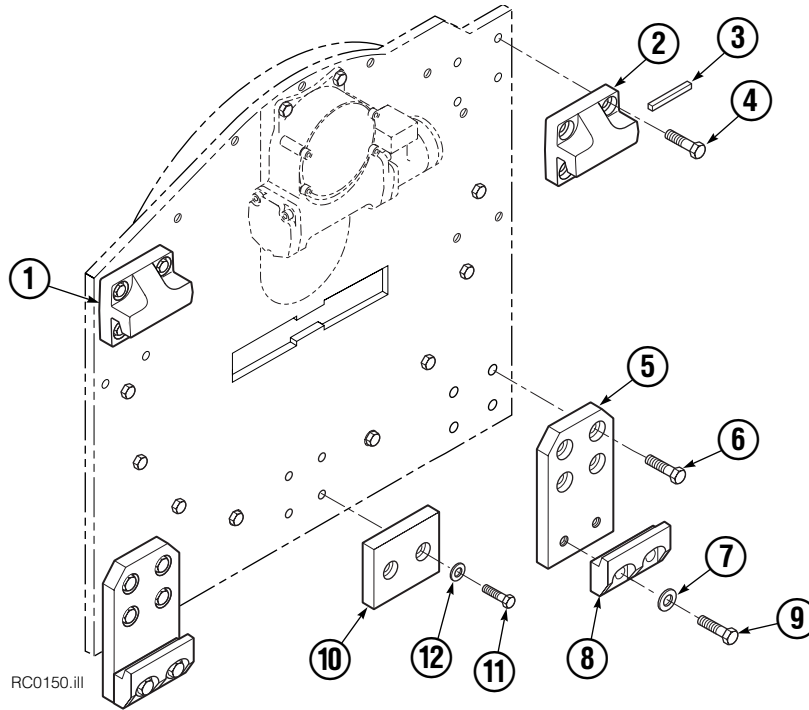

● Includes items 2-7.

▲ Not included in Contact Pad Group.

Contact Pad Group & Long Arm

REF	QTY	PART NO.	DESCRIPTION
		206598	Contact Pad Group ●
1	1	680479	Long Arm ▲
2	2	674994	Link
3	2	682978	Clevis Pin
4	2	6525	Cotter Pin
5	2	674701	Pin
6	1	206601	Contact Pad
7	2	689900	Plug
8	1	676810	Arm Tip Repair Kit

● Includes items 2-7.

▲ Not included in Contact Pad Group.

Bolt-On Mounting Group

Class IV, 0°			
REF	QTY	PART NO.	DESCRIPTION
		678504	Mounting Group
1	1	675062	Upper Hook – LH
2	1	675061	Upper Hook – RH
3	1	670704	Stop Kit
4	8	675078	Capscrew, 3/4 NC x 1.50
5	2	675082	Extension
6	8	673387	Capscrew, 5/8 NC x 1.75
7	4	670692	Washer
8	2	679832	Lower Hook
9	4	675079	Capscrew, 3/4 NC x 2.00
10	1	675081	Center Spacer
11	2	4472	Capscrew, 3/8 NC x 1.50
12	2	6372	Lockwasher, 3/8 in. ID