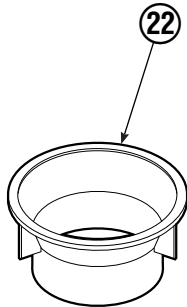

Hosing Group

REF	QTY	PART NO.	DESCRIPTION
		223429	Hosing Group
1	4	680239	Hose, 63.75 in.
2	1	222681	Revolving Connection ▲
3	4	680238	Hose, 58.75 in.
4	2	227962	Eye Pin
5	2	4751	Capscrew, .375 x 1.00
6	4	680114	Insert
7	4	673417	Segment

▲ See Revolving Connection page for parts breakdown.
Reference: Common Parts Group 223430-R2.

Revolving Connection

RC0922.iii

REF	QTY	PART NO.	DESCRIPTION
		222681	Revolving Connection
1	4	604511	Fitting, 6-6
2	4	611302	Fitting, 6-6
3	1	3138	Snap Ring
4	1	7341	Snap Ring
5	2	564448	O-Ring
6	1	222684	End Block
7	2	768798	Capscrew, M8 x 40
8	1	222674	Shaft
9	1	222671	Body
10	2	605743	Fitting Adapter
11	3	214649	Seal
		222694	Service Kit

Short Arm Cylinder

REF	QTY	PART NO.	DESCRIPTION
		557363	Cylinder Assembly
1	3	674843	Bearing
2	1	560997	Nut
3	1	674843	◆ Bearing
4	1	662462	◆ Seal
5	2	638295	◆ Back-Up Ring
6	2	604511	Fitting, 6-6
7	1	556852	Fitting, 4
8	1	557212	Check Valve
9	1	2801	◆ O-Ring
10	1	562731	◆ Back-Up Ring
11	1	554598	◆ Seal
12	1	628047	◆ Wiper
13	1	555393	Rod
14	1	555724	Retainer
15	1	557389	Piston
16	1	2722	◆ O-Ring
17	1	555741	Shell
18	1	667516	Check Valve Service Kit
19	1	—	Spacer
20	1	669243	Seal Loader
		555725	Service Kit

◆ Included in Service Kit 555725.

Reference: S-5313, S-5314.

Long Arm Cylinder

REF	QTY	PART NO.	DESCRIPTION
		557380	Cylinder Assembly
1	1	674843	Bearing
2	1	560997	Nut
3	1	660769	◆ Bearing
4	1	662462	◆ Seal
5	2	638295	◆ Back-Up Ring
6	2	604511	Fitting, 6-6
7	1	556852	Fitting, 4
8	1	557212	Check Valve
9	1	2801	◆ O-Ring
10	1	563977	◆ Back-Up Ring
11	1	554598	◆ Seal
12	1	564930	◆ Wiper
13	1	557399	Rod
14	1	555724	Retainer
15	1	557389	Piston
16	1	2722	◆ O-Ring
17	1	555718	Shell
18	1	667516	Check Valve Service Kit
19	1	—	Spacer
20	1	—	Spacer
21	2	675006	Bearing
22	1	669243	Seal Loader
		555725	Service Kit