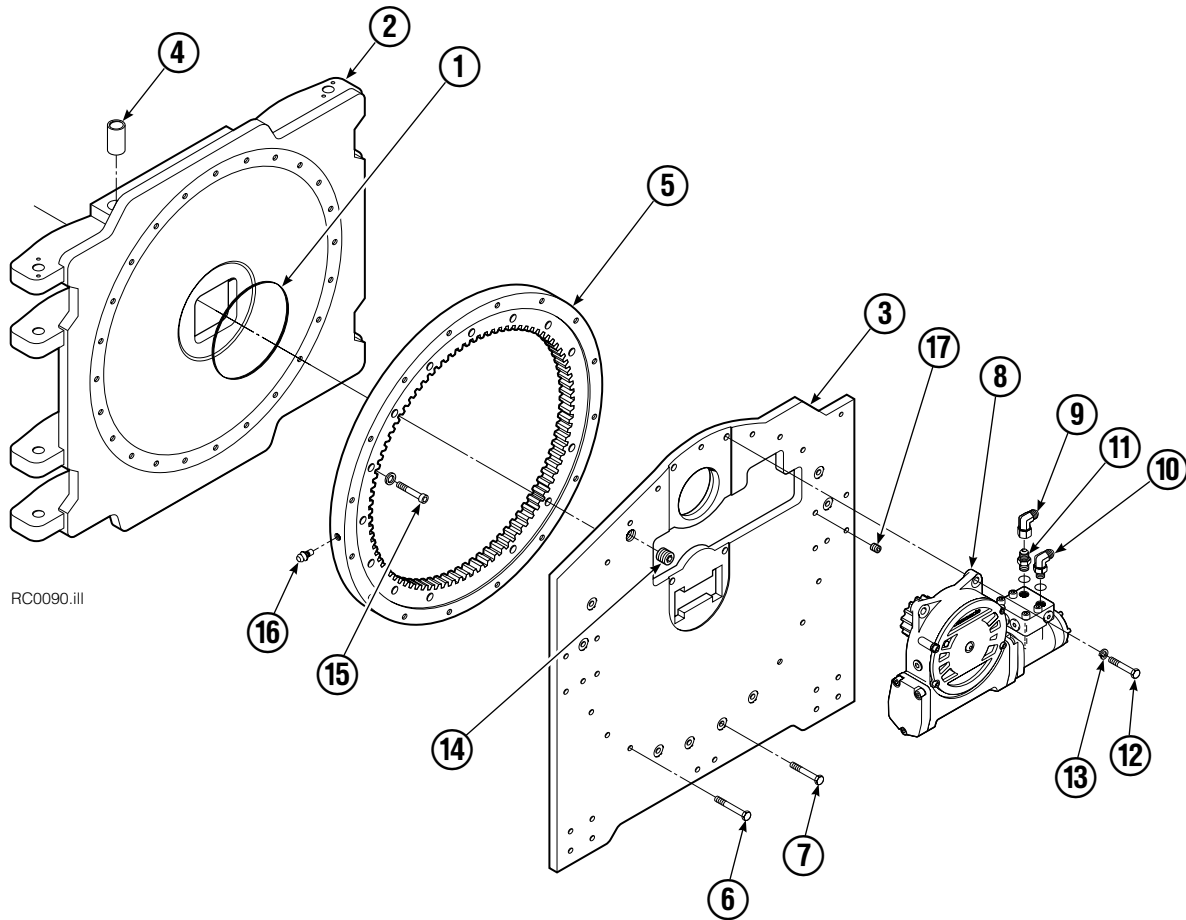

OR

Write: Cascade Corporation, P.O. Box 20187, Portland, OR 97220

Internet: www.cascorp.com

Safety Decals

Roll Clamp Safety Decals			
REF	QTY	PART NO.	DESCRIPTION
1	6	665595	No Hand Hold Decal
2	3	660269	Short Arm Rotation Position Decal
3	4	656038	Caution Decal
4	4	679150	No Step Decal
5	4	665677	Trapped Pressure Decal
6	1	679059	Quick-Change Hook Decal

Frame Group

RC0090.ill

77F			
REF	QTY	PART NO.	DESCRIPTION
		682202	Frame Group
1	1	670931	Seal
2	1	682437	Faceplate
3	1	678381	Baseplate
4	8	675007	Bushing
5	1	672830	Bearing Assembly
6	13	643539	Capscrew, .50 x 1.75
7	11	643538	Capscrew, .50 x 1.50
8	1	795492	Drive Group ●
9	1	605761	Fitting, 8-8
10	1	601250	Fitting, 8-8
11	1	601377	Fitting, 8-8
12	4	661742	Capscrew, .50 x 1.25
13	17	6290	Lockwasher
14	1	6605	Plug
15	24	4507	Capscrew, .50 x 1.75
16	1	7401	Grease Fitting
17	4	631385	Plug
	1	672842	Bearing Service Kit (items 5 and 15)