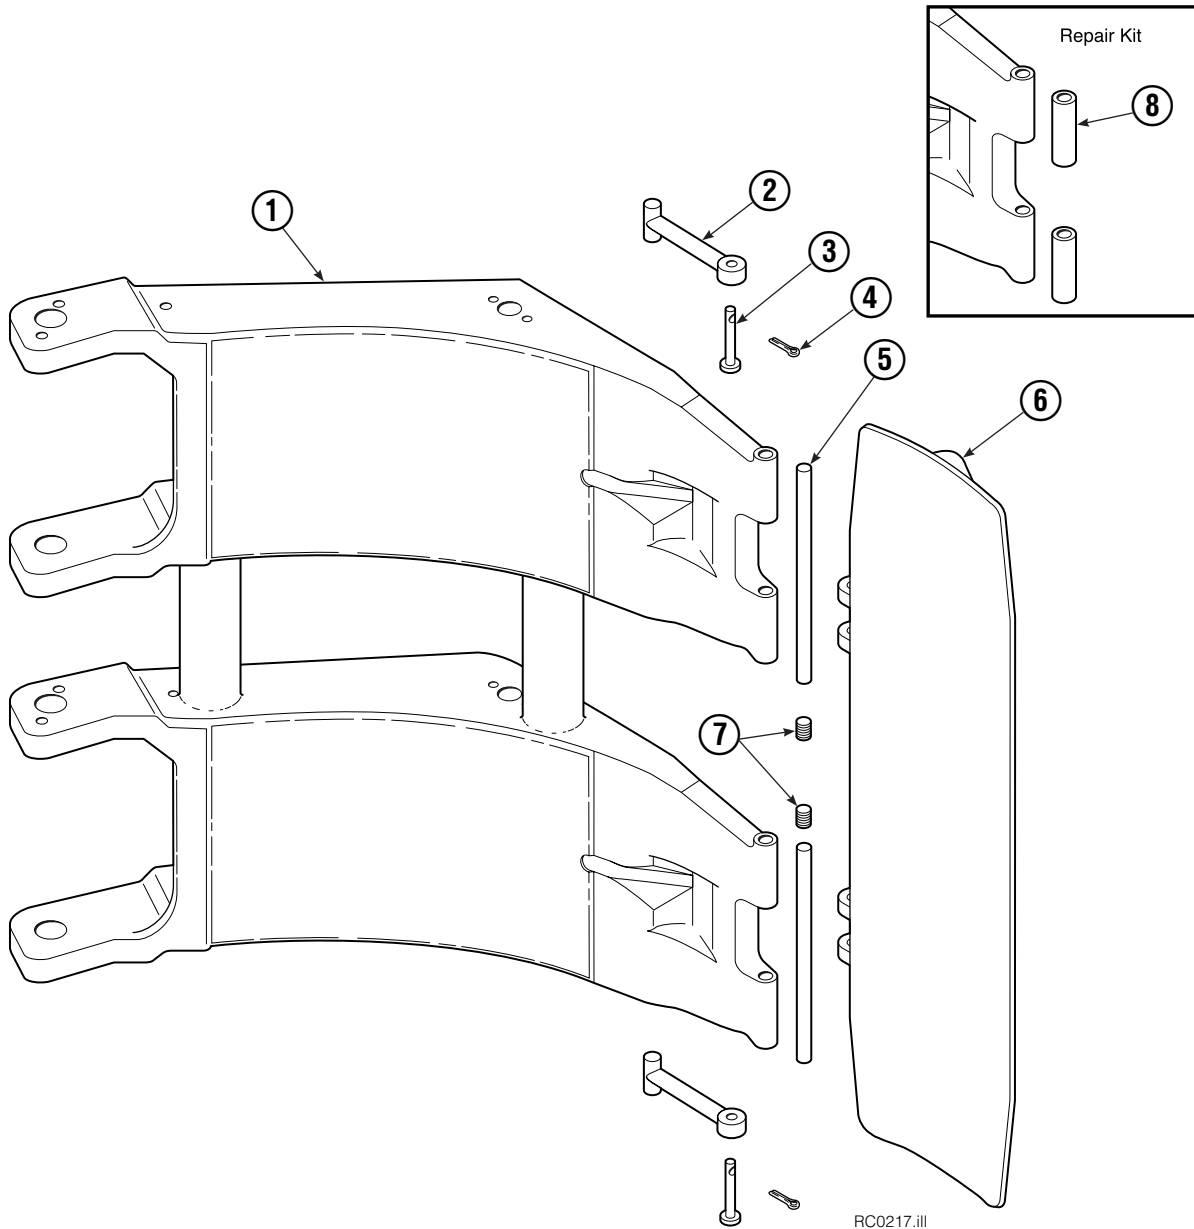

▲ See Revolving Connection page for parts breakdown.
Reference: Common Parts Group 223430-R2.

Revolving Connection

RC0922.iii

REF	QTY	PART NO.	DESCRIPTION
		222681	Revolving Connection
1	4	604511	Fitting, 6-6
2	4	611302	Fitting, 6-6
3	1	3138	Snap Ring
4	1	7341	Snap Ring
5	2	564448	O-Ring
6	1	222684	End Block
7	2	768798	Capscrew, M8 x 40
8	1	222674	Shaft
9	1	222671	Body
10	2	605743	Fitting Adapter
11	3	214649	Seal
		222694	Service Kit

Short Arm Cylinder

REF	QTY	PART NO.	DESCRIPTION
		557363	Cylinder Assembly
1	3	674843	Bearing
2	1	560997	Nut
3	1	674843	◆ Bearing
4	1	662462	◆ Seal
5	2	638295	◆ Back-Up Ring
6	2	604511	Fitting, 6-6
7	1	556852	Fitting, 4
8	1	557212	Check Valve
9	1	2801	◆ O-Ring
10	1	562731	◆ Back-Up Ring
11	1	554598	◆ Seal
12	1	628047	◆ Wiper
13	1	555393	Rod
14	1	555724	Retainer
15	1	557389	Piston
16	1	2722	◆ O-Ring
17	1	555741	Shell
18	1	667516	Check Valve Service Kit
19	1	—	Spacer
20	1	669243	Seal Loader
		555725	Service Kit

◆ Included in Service Kit 555725.

Reference: S-5313, S-5314.

Long Arm Cylinder

REF	QTY	PART NO.	DESCRIPTION
		557380	Cylinder Assembly
1	1	674843	Bearing
2	1	560997	Nut
3	1	660769	◆ Bearing
4	1	662462	◆ Seal
5	2	638295	◆ Back-Up Ring
6	2	604511	Fitting, 6-6
7	1	556852	Fitting, 4
8	1	557212	Check Valve
9	1	2801	◆ O-Ring
10	1	563977	◆ Back-Up Ring
11	1	554598	◆ Seal
12	1	564930	◆ Wiper
13	1	557399	Rod
14	1	555724	Retainer
15	1	557389	Piston
16	1	2722	◆ O-Ring
17	1	555718	Shell
18	1	667516	Check Valve Service Kit
19	1	—	Spacer
20	1	—	Spacer
21	2	675006	Bearing
22	1	669243	Seal Loader
		555725	Service Kit

◆ Included in Service Kit 555725.

Reference: S-5320, S-5321.

Contact Pad Group & Short Arm

REF	QTY	PART NO.	DESCRIPTION
		674948	Contact Pad Group ●
1	1	678537	Short Arm ▲
2	2	674994	Link
3	2	682978	Clevis Pin
4	2	6525	Cotter Pin
5	2	674993	Pin
6	1	674962	Contact Pad
7	2	689900	Plug
8	1	676810	Arm Tip Repair Kit