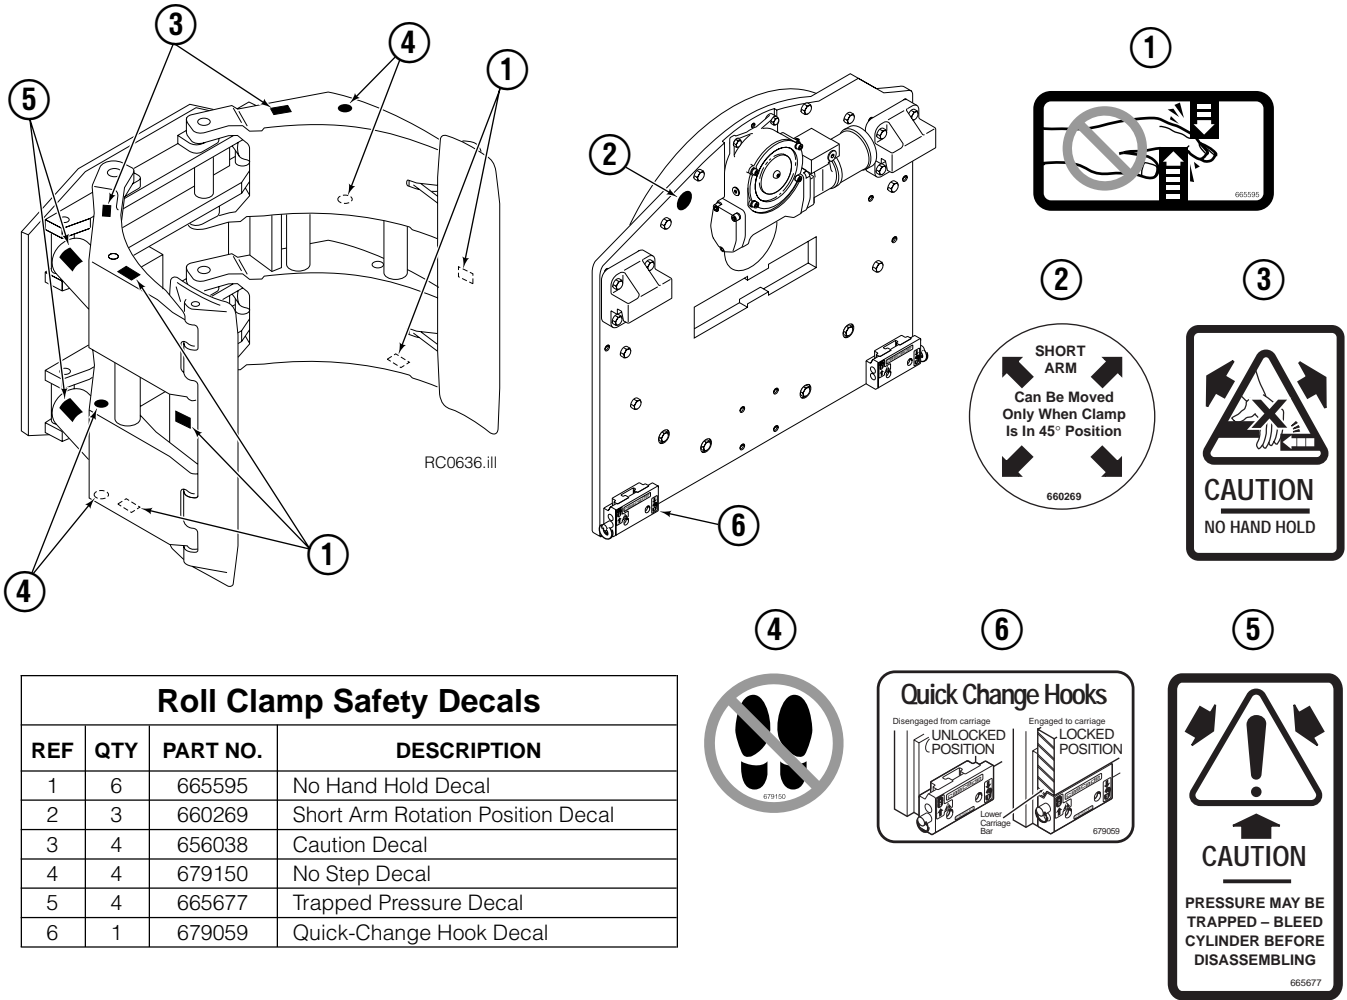

Safety Decals

Roll Clamp Safety Decals			
REF	QTY	PART NO.	DESCRIPTION
1	6	665595	No Hand Hold Decal
2	3	660269	Short Arm Rotation Position Decal
3	4	656038	Caution Decal
4	4	679150	No Step Decal
5	4	665677	Trapped Pressure Decal
6	1	679059	Quick-Change Hook Decal