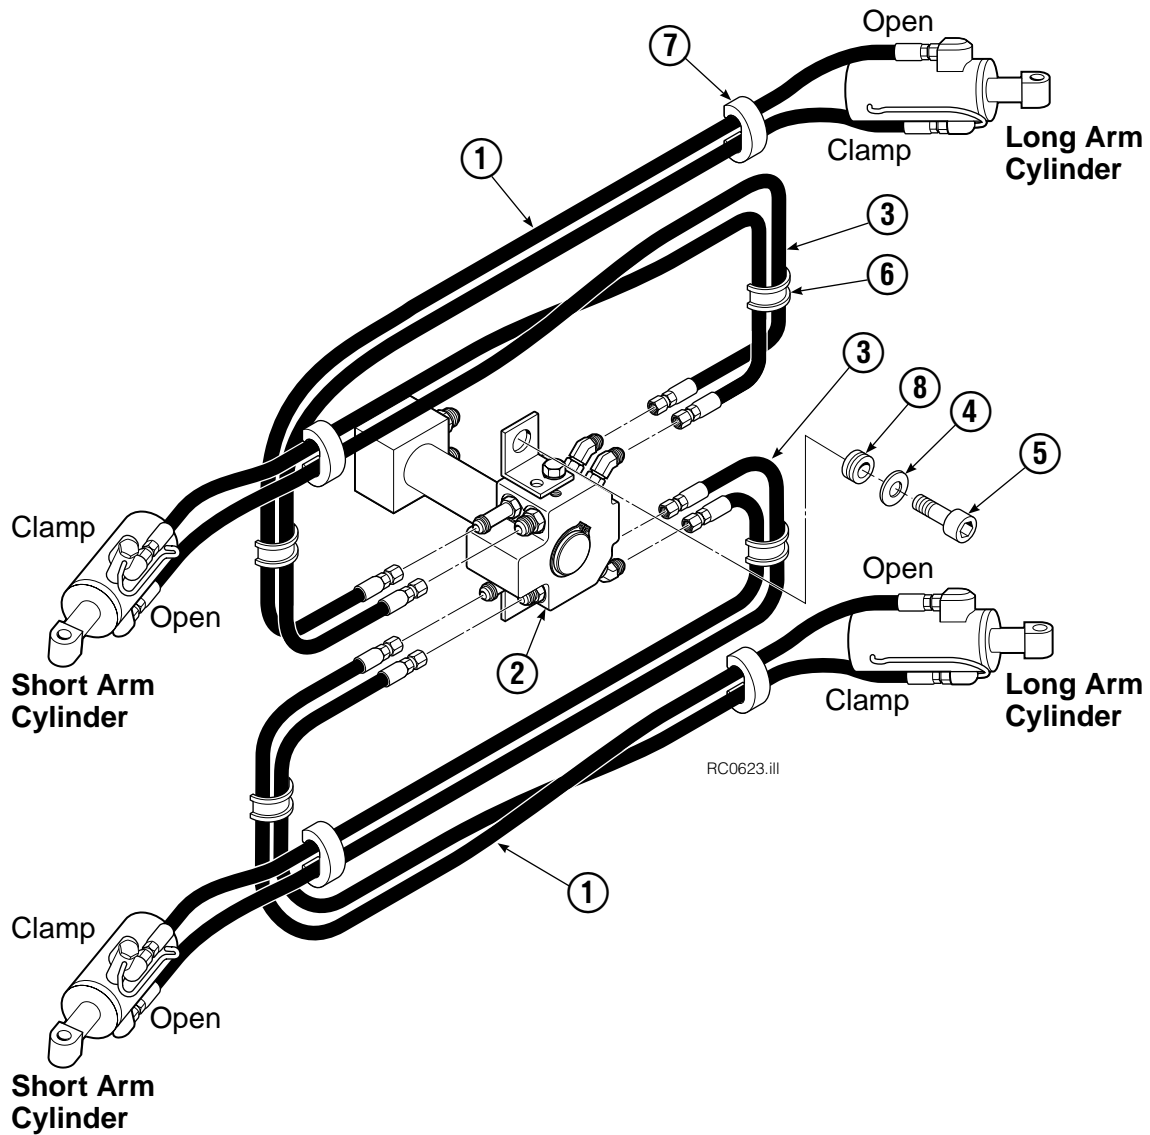

Common Components Group

RC0125.ill

45F			
REF	QTY	PART NO.	DESCRIPTION
		680634	Common Components Group
1	26	674837	Shim
2	24	4466	Capscrew, 3/8 NC x .50
3	8	674827	Retainer
4	8	680639	Pin
5	12	673385	Drive Pin
6	4	206589	Retainer
7	4	674835	Pin
8	20	660200	Shim
9	4	681669	Spacer

Reference: SK-4962, SK-4963.

Hosing Group

REF	QTY	PART NO.	DESCRIPTION
		6010625	Hosing Group
1	4	206486	Hose, 45.75 in.
2	1	222670	Revolving Connection ▲
3	4	680115	Hose, 43.75 in.
4	2	209019	Washer
5	2	645565	Shoulder Bolt
6	4	680113	Insert
7	4	673416	Segment
8	2	208764	Grommet

▲ See Revolving Connection page for parts breakdown.

Reference: Common Parts Group 223452R0.

Revolving Connection

RC0621.iii

REF	QTY	PART NO.	DESCRIPTION
		222670	Revolving Connection
1	4	604511	Fitting, 6-6
2	4	611302	Fitting, 6-6
3	1	3138	Snap Ring
4	1	7341	Snap Ring
5	2	564448	O-Ring
6	1	222675	Bracket
7	2	681238	Lockwasher, M10
8	2	212632	Capscrew, M10 x 20
9	1	222671	Body
10	2	605743	Fitting Adapter
11	3	214649	Seal
12	1	222674	Shaft
13	1	222683	End Block
14	2	768796	Capscrew, M8 x 35
		222694	Service Kit