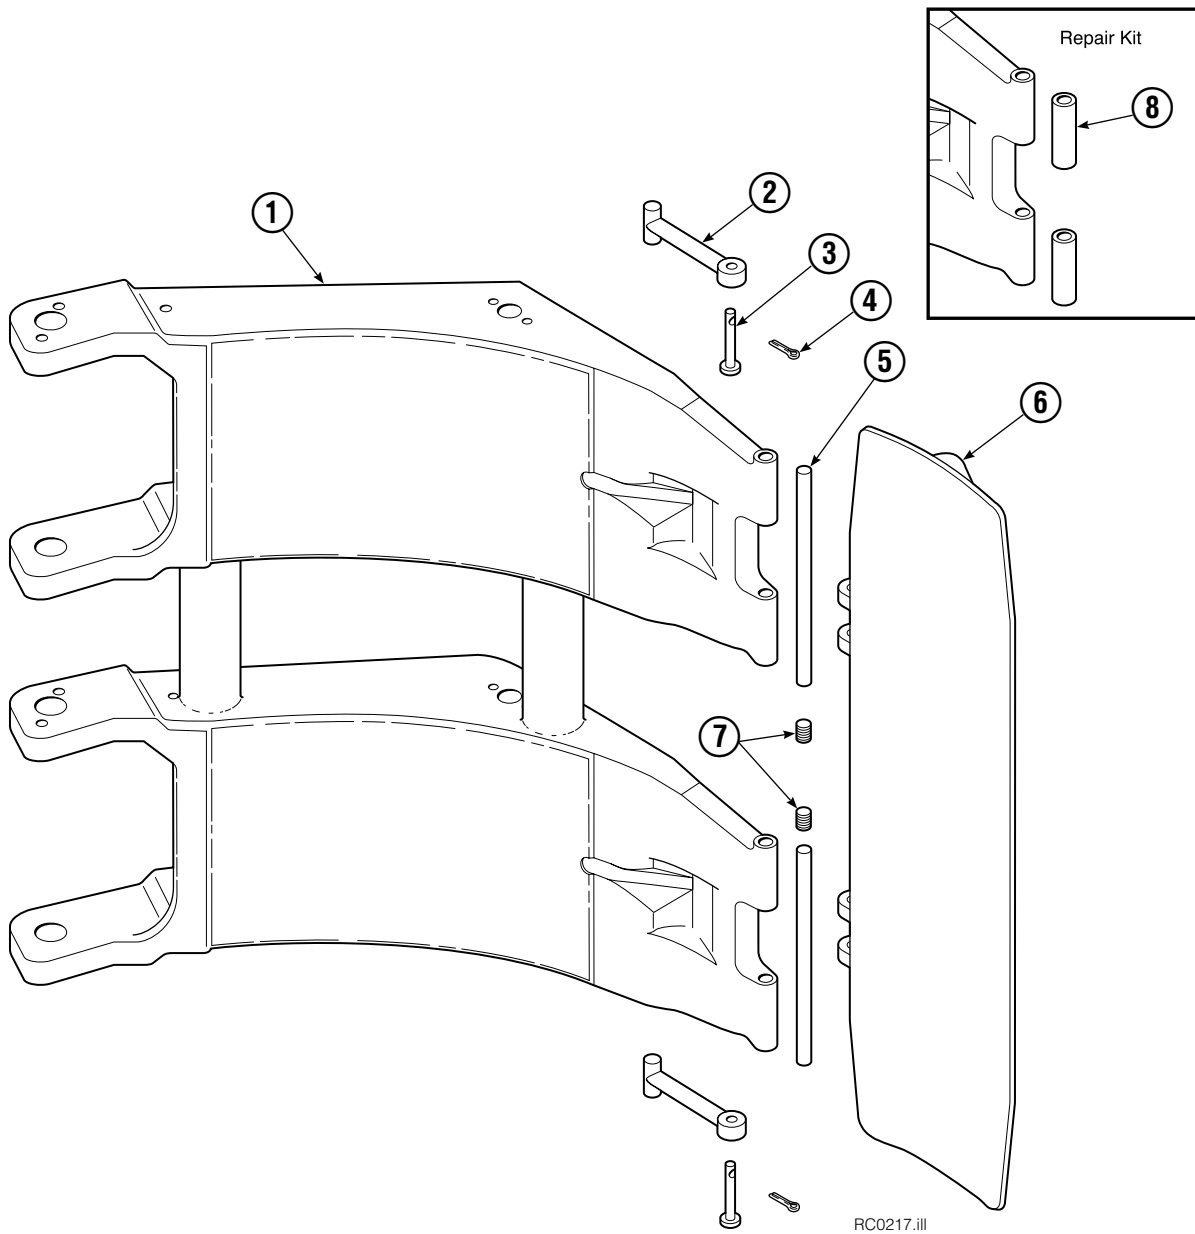

Contact Pad Group

45F			
REF	QTY	PART NO.	DESCRIPTION
		6002783	Contact Pad Group (2 thru 7)
1	1	3011193	Short Arm
2	2	674700	Link
3	2	674265	Clevis Pin
4	2	6525	Cotter Pin
5	2	352355	Pin
6	1	6002784	Contact Pad
7	4	689900	Plug
8	1	674928	Arm Tip Repair Kit

Reference: S-20185.