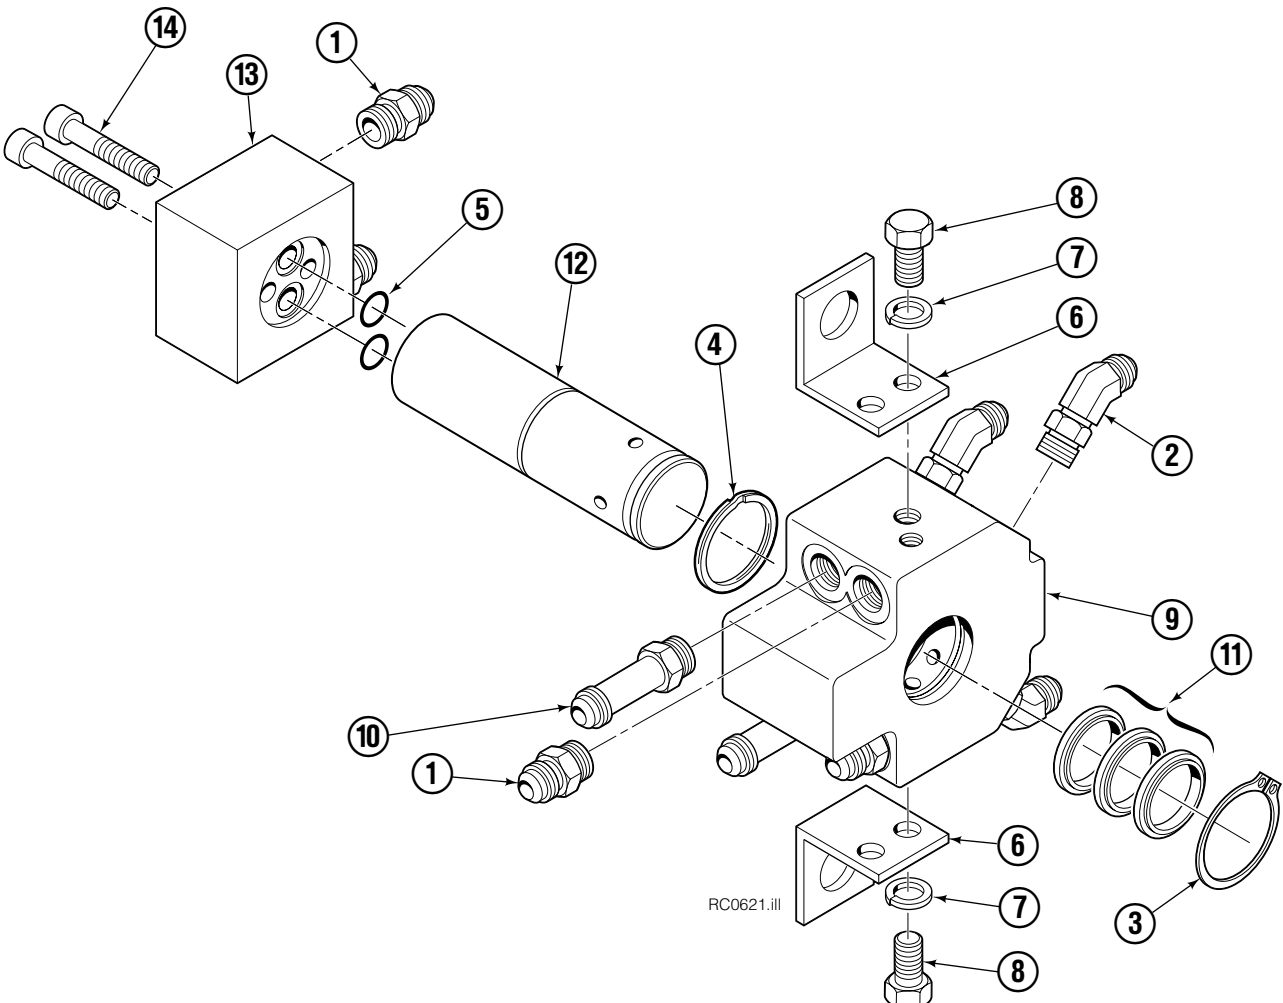

Reference: SK-4962, SK-4963.

Hosing Group

REF	QTY	PART NO.	DESCRIPTION
		6010625	Hosing Group
1	4	206486	Hose, 45.75 in.
2	1	222670	Revolving Connection ▲
3	4	680115	Hose, 43.75 in.
4	2	209019	Washer
5	2	645565	Shoulder Bolt
6	4	680113	Insert
7	4	673416	Segment
8	2	208764	Grommet

▲ See Revolving Connection page for parts breakdown.

Reference: Common Parts Group 223452R0.

Revolving Connection

RC0621.iii

REF	QTY	PART NO.	DESCRIPTION
		222670	Revolving Connection
1	4	604511	Fitting, 6-6
2	4	611302	Fitting, 6-6
3	1	3138	Snap Ring
4	1	7341	Snap Ring
5	2	564448	O-Ring
6	1	222675	Bracket
7	2	681238	Lockwasher, M10
8	2	212632	Capscrew, M10 x 20
9	1	222671	Body
10	2	605743	Fitting Adapter
11	3	214649	Seal
12	1	222674	Shaft
13	1	222683	End Block
14	2	768796	Capscrew, M8 x 35
		222694	Service Kit

Short Arm Cylinder

REF	QTY	PART NO.	DESCRIPTION
		3011194	Cylinder Assembly
1	1	674840	Bearing
2	1	560997	Nut
3	1	660767	◆ Bearing
4	1	662460	◆ Seal
5	2	638293	◆ Back-Up Ring
6	2	604511	Fitting, 6-6
7	1	556852	Fitting, 4
8	1	557212	Check Valve
9	1	2797	◆ O-Ring
10	1	615140	◆ Back-Up Ring
11	1	554598	◆ Seal
12	1	564930	◆ Wiper
13	1	561838	Rod
14	1	555207	Retainer
15	1	555226	Piston
16	1	2722	◆ O-Ring
17	1	3011228	Shell
18	1	667516	Check Valve Service Kit
19	1	560523	Spacer
20	2	674840	Bearing
21	1	672909	Seal Loader
		555227	Service Kit