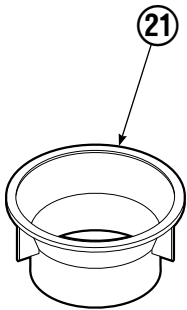

Reference: SK-4962, SK-4963.

Hosing Group

REF	QTY	PART NO.	DESCRIPTION
		6010625	Hosing Group
1	4	206486	Hose, 45.75 in.
2	1	222670	Revolving Connection ▲
3	4	680115	Hose, 43.75 in.
4	2	209019	Washer
5	2	645565	Shoulder Bolt
6	4	680113	Insert
7	4	673416	Segment
8	2	208764	Grommet

▲ See Revolving Connection page for parts breakdown.

Reference: Common Parts Group 223452R0.

Revolving Connection

RC0621.iii

REF	QTY	PART NO.	DESCRIPTION
		222670	Revolving Connection
1	4	604511	Fitting, 6-6
2	4	611302	Fitting, 6-6
3	1	3138	Snap Ring
4	1	7341	Snap Ring
5	2	564448	O-Ring
6	1	222675	Bracket
7	2	681238	Lockwasher, M10
8	2	212632	Capscrew, M10 x 20
9	1	222671	Body
10	2	605743	Fitting Adapter
11	3	214649	Seal
12	1	222674	Shaft
13	1	222683	End Block
14	2	768796	Capscrew, M8 x 35
		222694	Service Kit

Short Arm Cylinder

REF	QTY	PART NO.	DESCRIPTION
		3011194	Cylinder Assembly
1	1	674840	Bearing
2	1	560997	Nut
3	1	660767	◆ Bearing
4	1	662460	◆ Seal
5	2	638293	◆ Back-Up Ring
6	2	604511	Fitting, 6-6
7	1	556852	Fitting, 4
8	1	557212	Check Valve
9	1	2797	◆ O-Ring
10	1	615140	◆ Back-Up Ring
11	1	554598	◆ Seal
12	1	564930	◆ Wiper
13	1	561838	Rod
14	1	555207	Retainer
15	1	555226	Piston
16	1	2722	◆ O-Ring
17	1	3011228	Shell
18	1	667516	Check Valve Service Kit
19	1	560523	Spacer
20	2	674840	Bearing
21	1	672909	Seal Loader
		555227	Service Kit

◆ Included in Service Kit 555227.

Reference: S-5306, S-5561.

Long Arm Cylinder

REF	QTY	PART NO.	DESCRIPTION
		345711	Cylinder Assembly
1	1	674840	Bearing
2	1	560997	Nut
3	1	660767	◆ Bearing
4	1	662460	◆ Seal
5	2	638293	◆ Back-Up Ring
6	2	604511	Fitting, 6-6
7	1	556852	Fitting, 4
8	1	557212	Check Valve
9	1	2797	◆ O-Ring
10	1	615140	◆ Back-Up Ring
11	1	554598	◆ Seal
12	1	564930	◆ Wiper
13	1	557080	Rod
14	1	555207	Retainer
15	1	555226	Piston
16	1	2722	◆ O-Ring
17	1	560532	Shell
18	1	667516	Check Valve Service Kit
19	1	-	Spacer
20	2	674840	Bearing
21	1	672909	Seal Loader
		555227	Service Kit