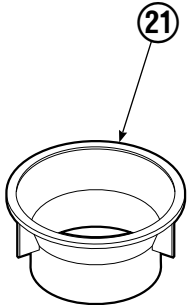

▲ See Revolving Connection page for parts breakdown.

Reference: Common Parts Group 223452R0.

Revolving Connection

RC0621.iii

REF	QTY	PART NO.	DESCRIPTION
		222670	Revolving Connection
1	4	604511	Fitting, 6-6
2	4	611302	Fitting, 6-6
3	1	3138	Snap Ring
4	1	7341	Snap Ring
5	2	564448	O-Ring
6	1	222675	Bracket
7	2	681238	Lockwasher, M10
8	2	212632	Capscrew, M10 x 20
9	1	222671	Body
10	2	605743	Fitting Adapter
11	3	214649	Seal
12	1	222674	Shaft
13	1	222683	End Block
14	2	768796	Capscrew, M8 x 35
		222694	Service Kit

Short Arm Cylinder

REF	QTY	PART NO.	DESCRIPTION
		3011194	Cylinder Assembly
1	1	674840	Bearing
2	1	560997	Nut
3	1	660767	◆ Bearing
4	1	662460	◆ Seal
5	2	638293	◆ Back-Up Ring
6	2	604511	Fitting, 6-6
7	1	556852	Fitting, 4
8	1	557212	Check Valve
9	1	2797	◆ O-Ring
10	1	615140	◆ Back-Up Ring
11	1	554598	◆ Seal
12	1	564930	◆ Wiper
13	1	561838	Rod
14	1	555207	Retainer
15	1	555226	Piston
16	1	2722	◆ O-Ring
17	1	3011228	Shell
18	1	667516	Check Valve Service Kit
19	1	560523	Spacer
20	2	674840	Bearing
21	1	672909	Seal Loader
		555227	Service Kit

◆ Included in Service Kit 555227.

Reference: S-5306, S-5561.

Long Arm Cylinder

REF	QTY	PART NO.	DESCRIPTION
		345711	Cylinder Assembly
1	1	674840	Bearing
2	1	560997	Nut
3	1	660767	◆ Bearing
4	1	662460	◆ Seal
5	2	638293	◆ Back-Up Ring
6	2	604511	Fitting, 6-6
7	1	556852	Fitting, 4
8	1	557212	Check Valve
9	1	2797	◆ O-Ring
10	1	615140	◆ Back-Up Ring
11	1	554598	◆ Seal
12	1	564930	◆ Wiper
13	1	557080	Rod
14	1	555207	Retainer
15	1	555226	Piston
16	1	2722	◆ O-Ring
17	1	560532	Shell
18	1	667516	Check Valve Service Kit
19	1	-	Spacer
20	2	674840	Bearing
21	1	672909	Seal Loader
		555227	Service Kit