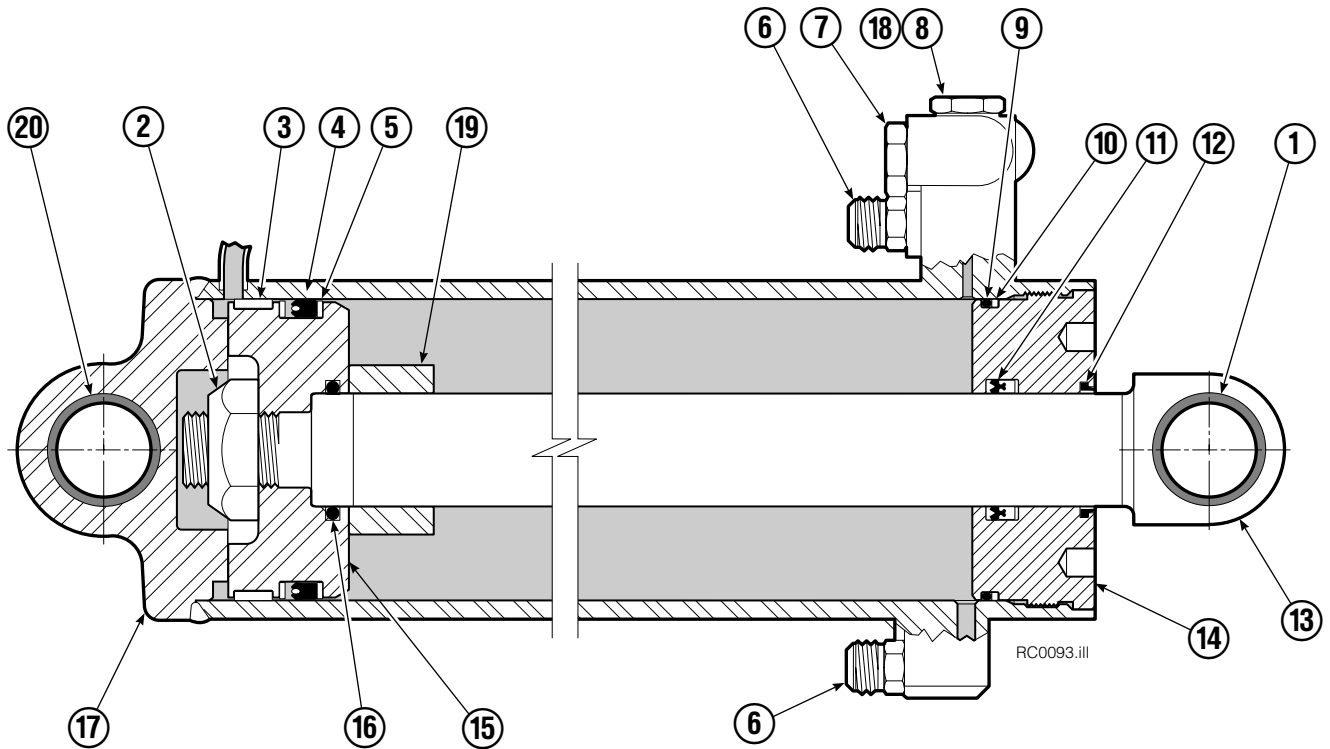

Short Arm Cylinder

REF	QTY	PART NO.	DESCRIPTION
		3011194	Cylinder Assembly
1	1	674840	Bearing
2	1	560997	Nut
3	1	660767	◆ Bearing
4	1	662460	◆ Seal
5	2	638293	◆ Back-Up Ring
6	2	604511	Fitting, 6-6
7	1	556852	Fitting, 4
8	1	557212	Check Valve
9	1	2797	◆ O-Ring
10	1	615140	◆ Back-Up Ring
11	1	554598	◆ Seal
12	1	564930	◆ Wiper
13	1	561838	Rod
14	1	555207	Retainer
15	1	555226	Piston
16	1	2722	◆ O-Ring
17	1	3011228	Shell
18	1	667516	Check Valve Service Kit
19	1	560523	Spacer
20	2	674840	Bearing
21	1	672909	Seal Loader
		555227	Service Kit

◆ Included in Service Kit 555227.

Reference: S-5306, S-5561.