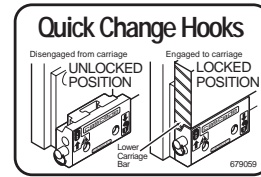

Safety Decals

RC0636.ill

4

6

5

Roll Clamp Safety Decals			
REF	QTY	PART NO.	DESCRIPTION
1	6	665595	No Hand Hold Decal
2	3	660269	Short Arm Rotation Position Decal
3	4	656038	Caution Decal
4	4	679150	No Step Decal
5	4	665677	Trapped Pressure Decal
6	1	679059	Quick-Change Hook Decal

Publications

GA0006.ill

Roll Clamp Publications	
674512	Service Manual
674509	Operator's Guide – Fixed Frame
676268	Operator's Guide – Swing Frame
674510	Installation Instructions – Fixed Frame
674511	Installation Instructions – Swing Frame
677555	Driver Training Video – VHS
678363	Troubleshooting Video – VHS
680664	Servicing Cascade Cylinders – VHS
679929	Tool Catalog
673964	Literature Index Order Form