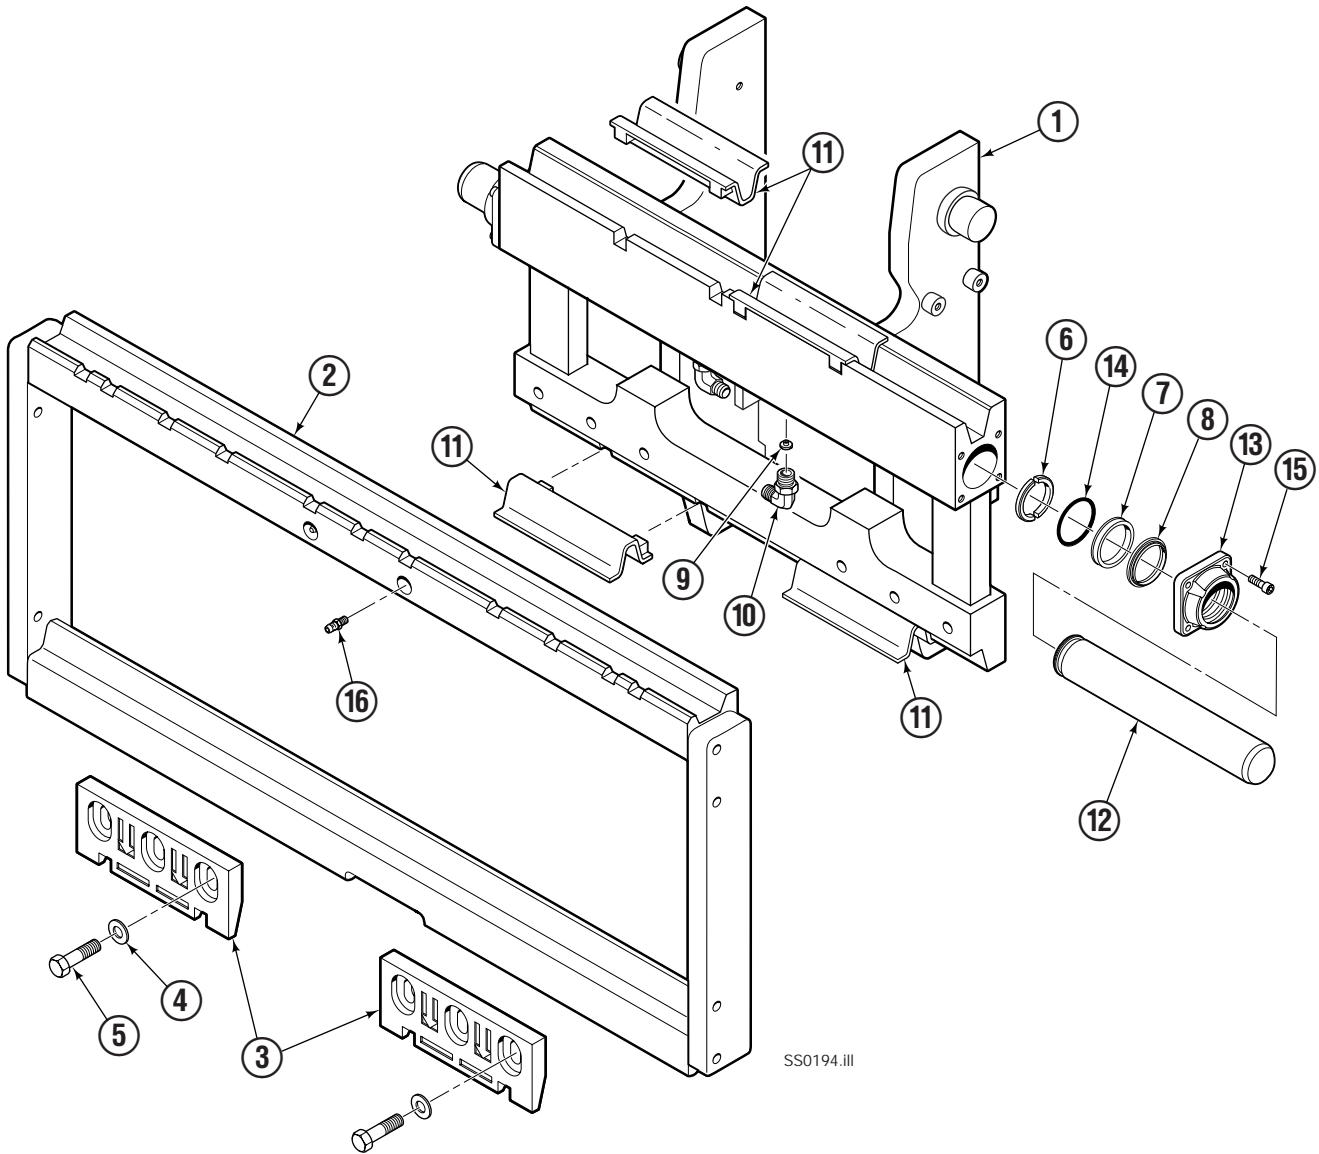

Integral Sideshifter

SS0194.III

50B

REF	QTY	PART NO.	DESCRIPTION
1	1	798717	Carriage
2	1	798715	Frame - 920 mm
3	2	797084	Lower Hook
4	6	200456	Washer
5	6	763021	Capscrew
6	4	797087	Bearing ●
7	2	797091	Seal ●
8	2	797090	Wiper ●
9	2	564226	Restrictor
10	2	601676	Fitting
11	4	797088	Bearing
12	2	219692	Rod
13	2	797083	Retainer
14	2	797089	O-Ring ●
15	8	761170	Capscrew
16	2	7404	Grease Fitting

● Included in Service Kit 222391.

Reference: Assembly Drawing 218982 R-3.