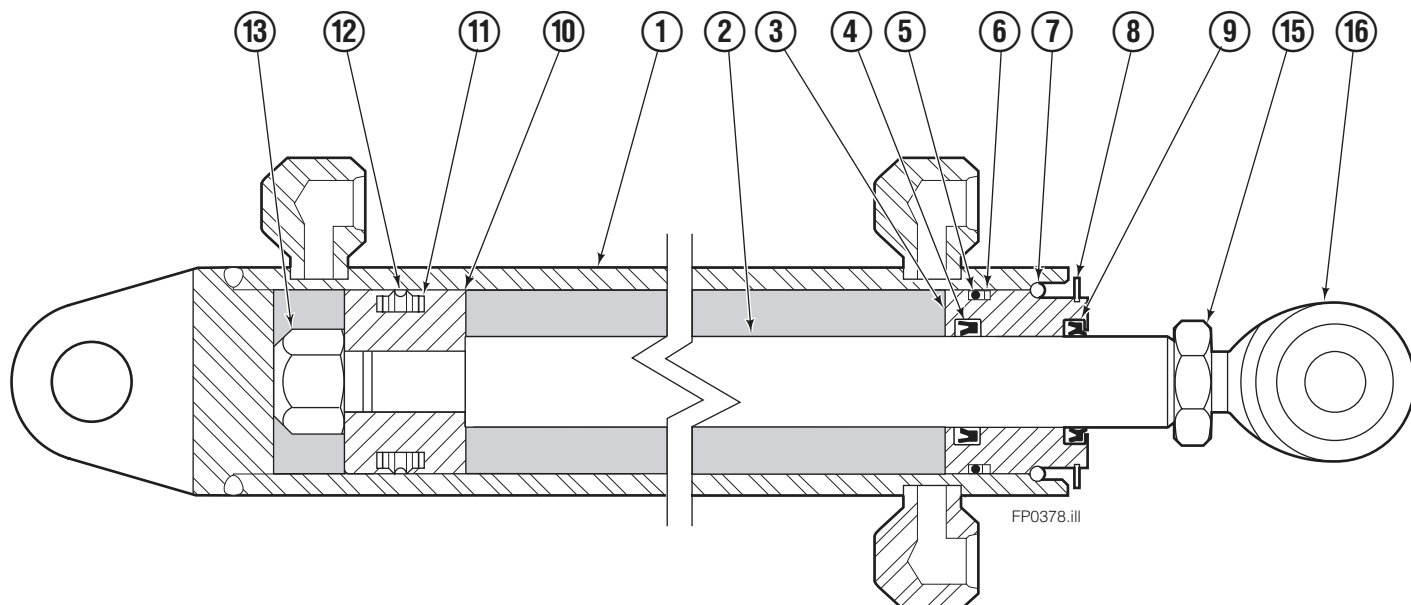

Right Hand Cylinder

100F			
REF	QTY	PART NO.	DESCRIPTION
		6113859	Cylinder Assembly
1	1	564501	Shell
2	1	6114100	Rod
3	1	6114099	Retainer
4	1	6114098	● Rod Seal
5	1	562127	● O-Ring
6	1	563388	● Back-up Ring
7	1	562942	Retaining Ring
8	1	562951	Snap Ring
9	1	6114097	● Rod Wiper
10	1	6111613	Piston
11	2	563278	● O-Ring
12	1	564141	● Piston Seal
13	1	678019	Piston Nut
14	1	—	
15	1	5721	Nut
16	1	564452	Rod End
		6114096	Service Kit

● Included in Service Kit 6114096.

Reference: 6114103 Cylinder Assembly, 6114101 Rod Assembly.