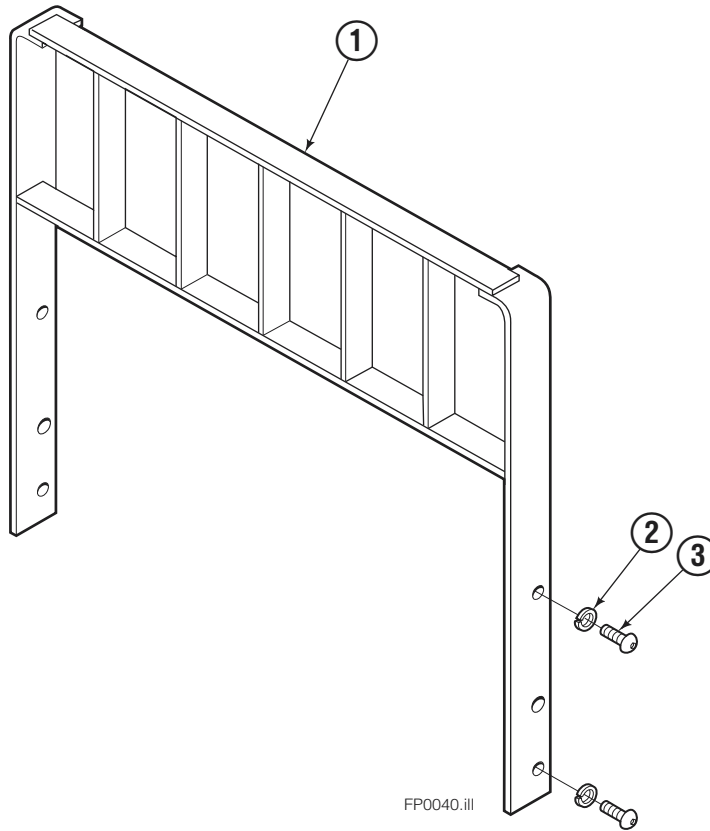

Backrests

100F			
REF	QTY	PART NO.	DESCRIPTION
1	1	6113907	Backrest-49"x48" in.(1245x1219 mm)■
2	4	684586	Lockwasher
3	4	200173	Capscrew

■ Width by Height.

Reference: S-4098.

Do you have questions you need answered right now? Call your nearest Cascade Parts Department. Visit us online at www.cascorp.com