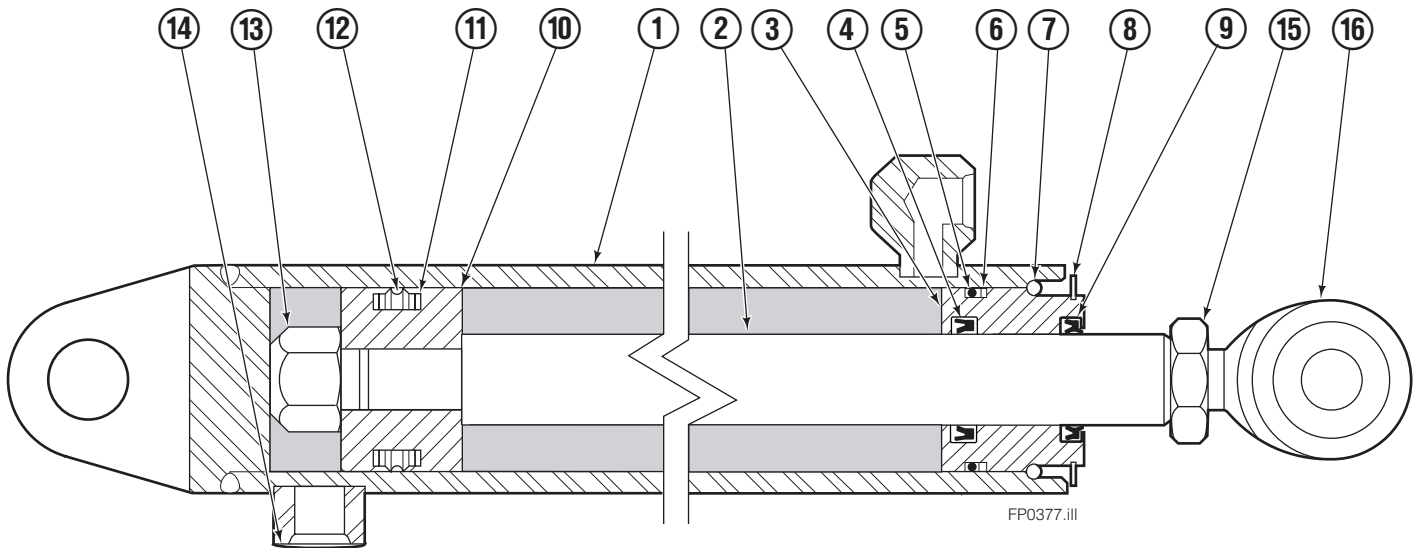

Left Hand Cylinder

100F			
REF	QTY	PART NO.	DESCRIPTION
		6113858	Cylinder Assembly
1	1	564487	Shell
2	1	6114100	Rod
3	1	6114099	Retainer
4	1	6114098	● Rod Seal
5	1	562127	● O-Ring
6	1	563388	● Back-up Ring
7	1	562942	Retaining Ring
8	1	562951	Snap Ring
9	1	6114097	● Rod Wiper
10	1	6111613	Piston
11	2	563278	● O-Ring
12	1	564141	● Piston Seal
13	1	678019	Piston Nut
14	1	—	
15	1	5721	Nut
16	1	564452	Rod End
		6114096	Service Kit

● Included in Service Kit 6114096.

Reference: 6114102 Cylinder Assembly, 6114101 Rod Assembly.