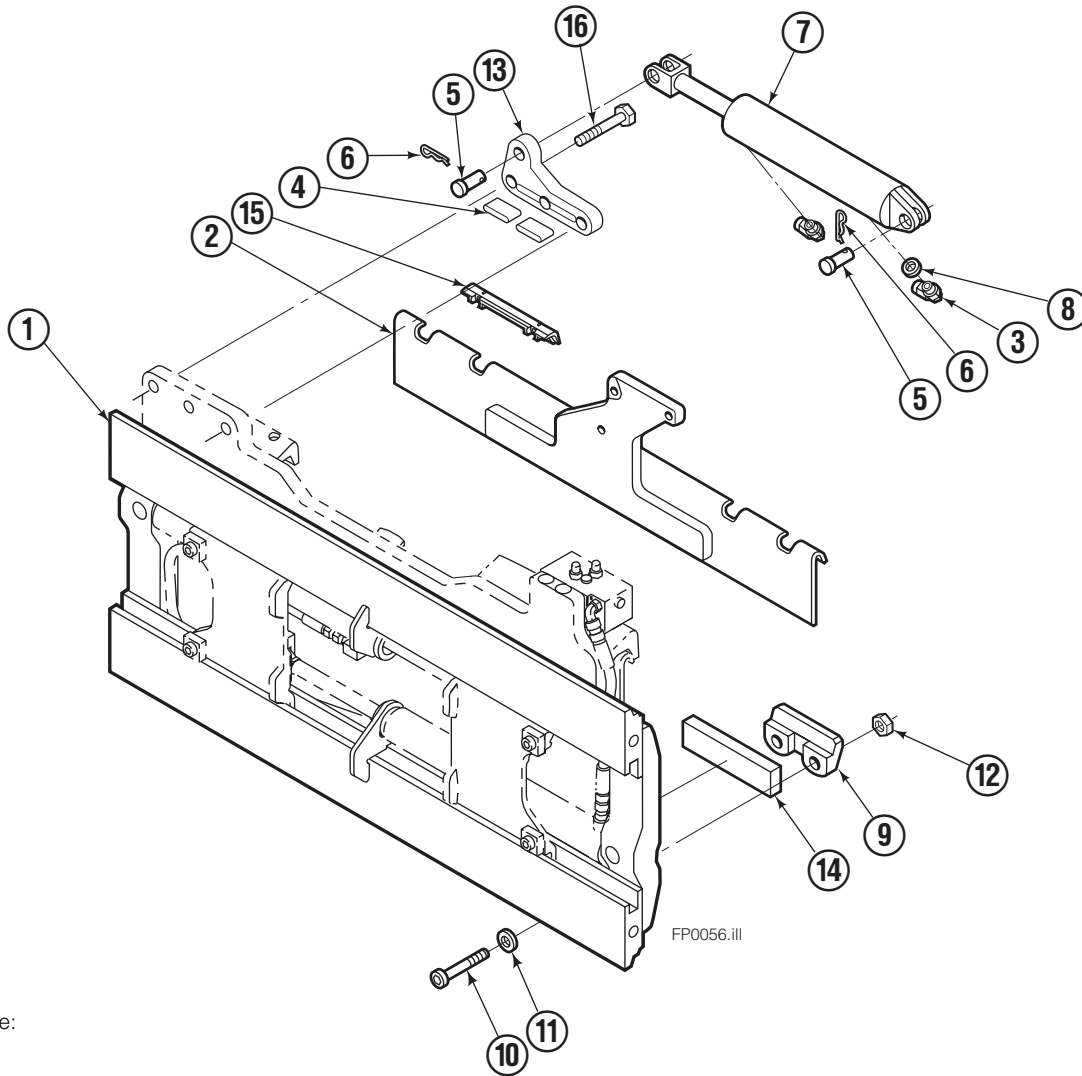

Safety Decals

Part No. 665595
(5) Places

Mounting Group Sideshifting

Reference:
BC-106
SK-6042
2S-4096

100F							
REF	QTY	PART NO.	DESCRIPTION	REF	QTY	PART NO.	DESCRIPTION
		6113883	Sideshifting Mounting - 49" ■●	9	2	6113887	Lower Hook
1	1	6113882	Frame - 49" ■	10	4	752903	Capscrew, M16 x 45
2	1	6113884	Anchor Bracket - 49" ■	11	4	667225	Washer
3	2	601676	Fitting, 6-6	12	4	678990	Nut
4	2	209542	Key, M10x8x63	13	1	6113886	Lug
5	2	678528	Clevis Pin	14	2	208350	Lower Bearing
6	2	672726	Hairpin Cotter	15	2	672018	Upper Bearing
7	1	6113885	Cylinder Assembly ◆	16	3	752907	Capscrew, M20 x 50
8	1	675550	Washer (orifice .085)				

- Carriage width.
- Includes items 2 through 16.
- ◆ See Cylinder page for parts breakdown.

Sideshift Cylinder

FP0029.ill

REF	QTY	PART NO.	DESCRIPTION
		6113885	Cylinder Assembly
1	1	678019	Nut
2	1	662456	■ Seal
3	1	553527	Piston
4	1	636852	■ Wiper
5	1	649817	■ Back-up Ring
6	1	675550	Washer (orifice .085)
7	1	676776	Shell
8	1	6114386	Rod
9	1	2789	■ O-Ring
10	1	615132	■ Back-up Ring
11	1	553528	Retainer
12	1	553688	Retaining Ring
13	1	7211	Snap Ring
14	1	662447	■ Seal
		553866	Service Kit

■ Included in Service Kit 553866.

Reference: 6114387 Cylinder Assembly, CPGS100DSS.

Hydraulic/Fork Group

Reference:
BC-106
SK-6042

100F							
REF	QTY	PART NO.	DESCRIPTION	REF	QTY	PART NO.	DESCRIPTION
		6113862	Hydraulic Group ●	13	2	763169	Cap screw
		6113888	Fork Group ■	14	2	680217	Lockwasher
1	1	6113858	Cylinder Assembly L. H. ◆	15	8	684594	Cap screw, M10 x 20
2	1	6113859	Cylinder Assembly R. H. ▼	16	2	209308	Pin
3	1	209515	Hose	17	4	6113890	Block
4	1	209522	Hose	18	2	209305	Grommet
5	1	209528	Hose	19	2	661675	Clevis Pin
6	1	209530	Hose	20	2	672726	Hairpin Cotter
7	2	6113891	Fork Carrier	21	1	200788	Cap screw, M10 x 35
8	2	6113889	Lug	22	2	7403	Grease Fitting
9	4	209303	Bearing	23	1	681238	Lockwasher
10	4	768838	Cap screw	24	1	200008	Cable Tie
11	4	678992	Lockwasher	25	5	604511	Fitting, 6-6
12	2	206923	Eyebolt				