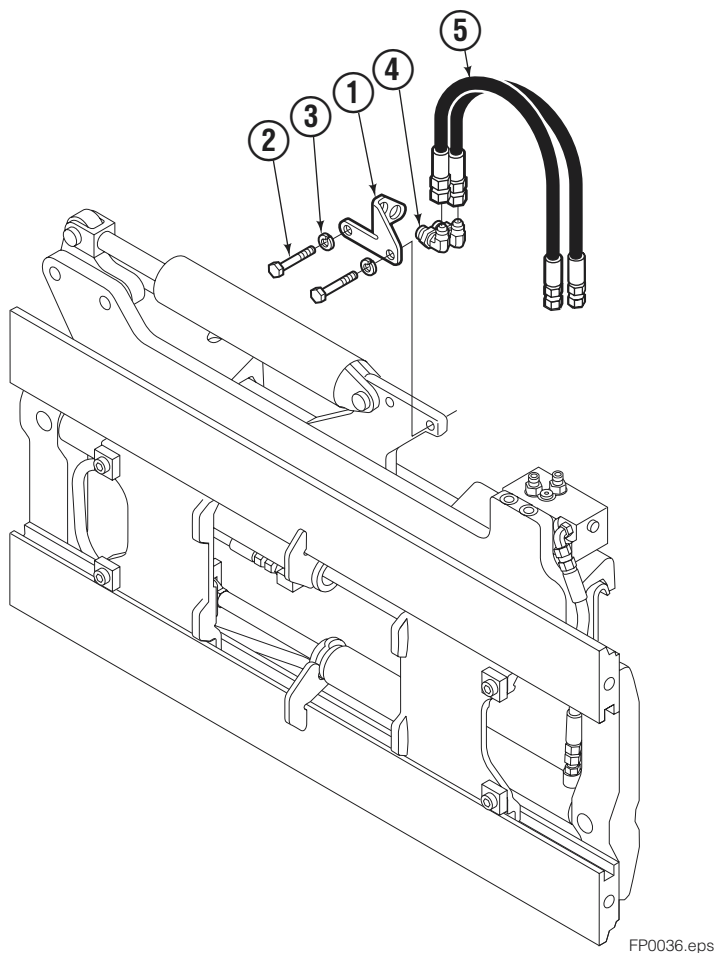

Safety Decals

Part No. 665595
(5) Places

Mounting Group Sideshifting

Reference:
BC-106
SK-6042
2S-4096

100F							
REF	QTY	PART NO.	DESCRIPTION	REF	QTY	PART NO.	DESCRIPTION
		6113883	Sideshifting Mounting - 49" ■●	9	2	6113887	Lower Hook
1	1	6113882	Frame - 49" ■	10	4	752903	Capscrew, M16 x 45
2	1	6113884	Anchor Bracket - 49" ■	11	4	667225	Washer
3	2	601676	Fitting, 6-6	12	4	678990	Nut
4	2	209542	Key, M10x8x63	13	1	6113886	Lug
5	2	678528	Clevis Pin	14	2	208350	Lower Bearing
6	2	672726	Hairpin Cotter	15	2	672018	Upper Bearing
7	1	6113885	Cylinder Assembly ◆	16	3	752907	Capscrew, M20 x 50
8	1	675550	Washer (orifice .085)				

● Included in Service Kit 6114096.

Reference: 6114103 Cylinder Assembly, 6114101 Rod Assembly.

Flow Divider Group

FP0035.iii

100F			
REF	QTY	PART NO.	DESCRIPTION
		209504	Flow Divider Group
1	1	209310	Valve ■
2	1	209311	Valve Body
3	1	201527	Cartridge-Combiner
4	2	663694	Fitting, 3
5	2	604511	Fitting, 6-6
6	1	601676	Fitting, 6-6
7	1	679992	Service Kit
8	3	685105	Capscrew
9	3	678993	Lockwasher
10	2	207300	O-Ring
11	1	604511	Fitting, 6-6
12	2	2680	Fitting, 6-6
13	2	604510	Fitting, 6
14	1	605743	Fitting, 6-6

■ Includes items 1 through 7.

Installation Group

FP0036.eps

100F			
REF	QTY	PART NO.	DESCRIPTION
		6113902	Installation Group
1	1	6113903	Bracket
2	2	684534	Capscrew, M10 x 20
3	2	681238	Lockwasher
4	2	2453	Fitting, 8-8
5	2	207425	Hose

Backrests

100F			
REF	QTY	PART NO.	DESCRIPTION
1	1	6113907	Backrest-49"x48" in.(1245x1219 mm)■
2	4	684586	Lockwasher
3	4	200173	Capscrew

■ Width by Height.

Reference: S-4098.

Do you have questions you need answered right now? Call your nearest Cascade Parts Department. Visit us online at www.cascorp.com