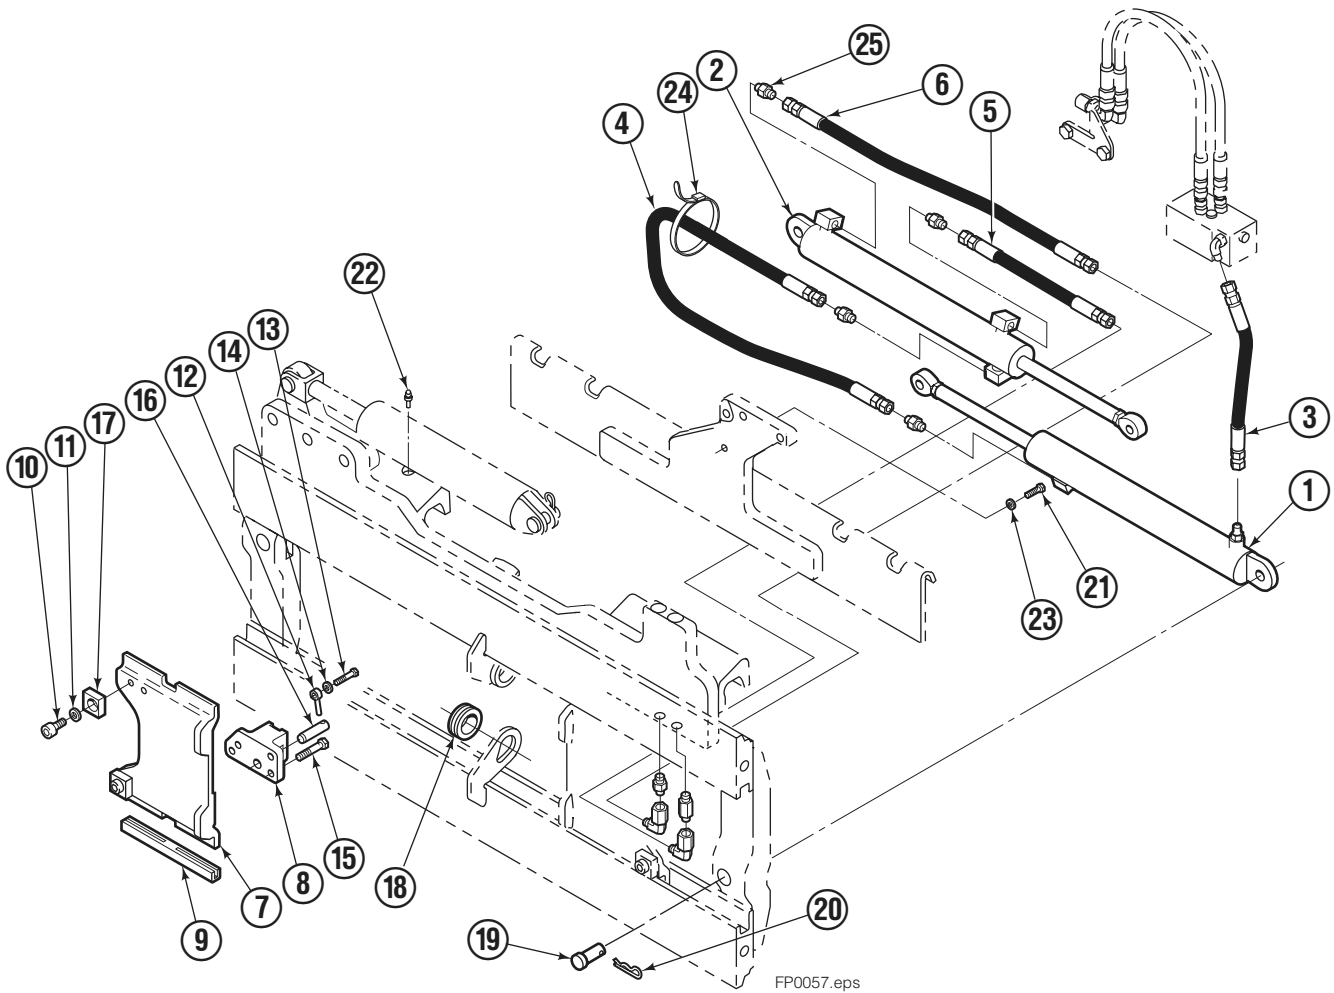

Safety Decals

Part No. 665595
(5) Places

Mounting Group Sideshifting

Reference:
BC-106
SK-6042
2S-4096

100F							
REF	QTY	PART NO.	DESCRIPTION	REF	QTY	PART NO.	DESCRIPTION
		6113883	Sideshifting Mounting - 49" ■●	9	2	6113887	Lower Hook
1	1	6113882	Frame - 49" ■	10	4	752903	Capscrew, M16 x 45
2	1	6113884	Anchor Bracket - 49" ■	11	4	667225	Washer
3	2	601676	Fitting, 6-6	12	4	678990	Nut
4	2	209542	Key, M10x8x63	13	1	6113886	Lug
5	2	678528	Clevis Pin	14	2	208350	Lower Bearing
6	2	672726	Hairpin Cotter	15	2	672018	Upper Bearing
7	1	6113885	Cylinder Assembly ◆	16	3	752907	Capscrew, M20 x 50
8	1	675550	Washer (orifice .085)				

- Carriage width.
- Includes items 2 through 16.
- ◆ See Cylinder page for parts breakdown.

Sideshift Cylinder

FP0029.ill

REF	QTY	PART NO.	DESCRIPTION
		6113885	Cylinder Assembly
1	1	678019	Nut
2	1	662456	■ Seal
3	1	553527	Piston
4	1	636852	■ Wiper
5	1	649817	■ Back-up Ring
6	1	675550	Washer (orifice .085)
7	1	676776	Shell
8	1	6114386	Rod
9	1	2789	■ O-Ring
10	1	615132	■ Back-up Ring
11	1	553528	Retainer
12	1	553688	Retaining Ring
13	1	7211	Snap Ring
14	1	662447	■ Seal
		553866	Service Kit

■ Included in Service Kit 553866.

Reference: 6114387 Cylinder Assembly, CPGS100DSS.

Hydraulic/Fork Group

Reference:
BC-106
SK-6042

100F							
REF	QTY	PART NO.	DESCRIPTION	REF	QTY	PART NO.	DESCRIPTION
		6113862	Hydraulic Group ●	13	2	763169	Cap screw
		6113888	Fork Group ■	14	2	680217	Lockwasher
1	1	6113858	Cylinder Assembly L. H. ◆	15	8	684594	Cap screw, M10 x 20
2	1	6113859	Cylinder Assembly R. H. ▼	16	2	209308	Pin
3	1	209515	Hose	17	4	6113890	Block
4	1	209522	Hose	18	2	209305	Grommet
5	1	209528	Hose	19	2	661675	Clevis Pin
6	1	209530	Hose	20	2	672726	Hairpin Cotter
7	2	6113891	Fork Carrier	21	1	200788	Cap screw, M10 x 35
8	2	6113889	Lug	22	2	7403	Grease Fitting
9	4	209303	Bearing	23	1	681238	Lockwasher
10	4	768838	Cap screw	24	1	200008	Cable Tie
11	4	678992	Lockwasher	25	5	604511	Fitting, 6-6
12	2	206923	Eyebolt				