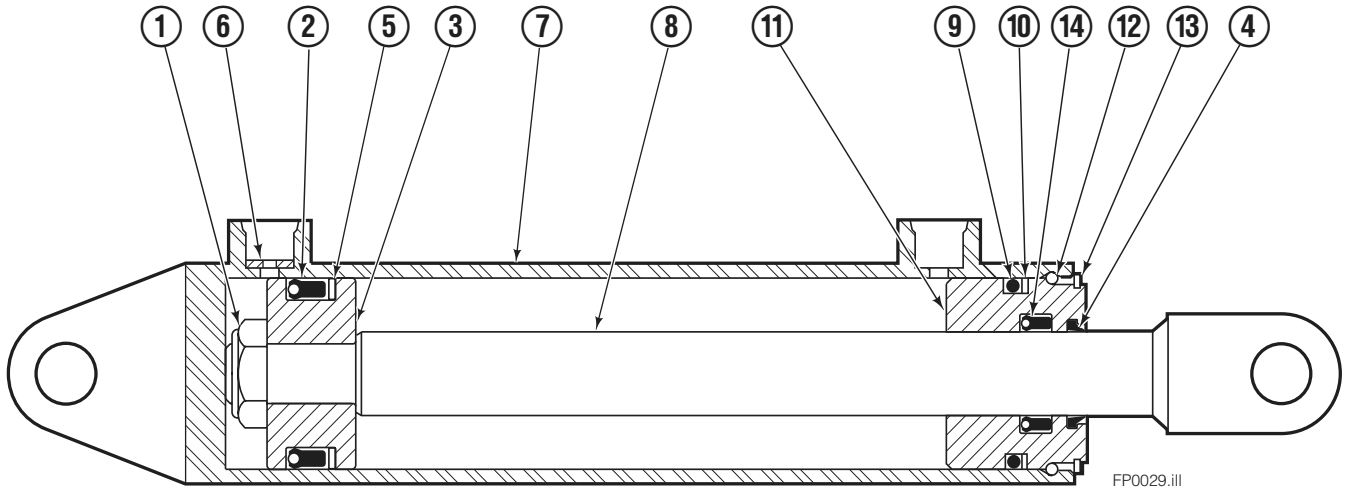

Safety Decals

Part No. 665595
(5) Places

Mounting Group Sideshifting

Reference:
BC-106
SK-6042
2S-4096

100F							
REF	QTY	PART NO.	DESCRIPTION	REF	QTY	PART NO.	DESCRIPTION
		6113883	Sideshifting Mounting - 49" ■●	9	2	6113887	Lower Hook
1	1	6113882	Frame - 49" ■	10	4	752903	Capscrew, M16 x 45
2	1	6113884	Anchor Bracket - 49" ■	11	4	667225	Washer
3	2	601676	Fitting, 6-6	12	4	678990	Nut
4	2	209542	Key, M10x8x63	13	1	6113886	Lug
5	2	678528	Clevis Pin	14	2	208350	Lower Bearing
6	2	672726	Hairpin Cotter	15	2	672018	Upper Bearing
7	1	6113885	Cylinder Assembly ◆	16	3	752907	Capscrew, M20 x 50
8	1	675550	Washer (orifice .085)				

- Carriage width.
- Includes items 2 through 16.
- ◆ See Cylinder page for parts breakdown.

Sideshift Cylinder

FP0029.ill

REF	QTY	PART NO.	DESCRIPTION
		6113885	Cylinder Assembly
1	1	678019	Nut
2	1	662456	■ Seal
3	1	553527	Piston
4	1	636852	■ Wiper
5	1	649817	■ Back-up Ring
6	1	675550	Washer (orifice .085)
7	1	676776	Shell
8	1	6114386	Rod
9	1	2789	■ O-Ring
10	1	615132	■ Back-up Ring
11	1	553528	Retainer
12	1	553688	Retaining Ring
13	1	7211	Snap Ring
14	1	662447	■ Seal
		553866	Service Kit