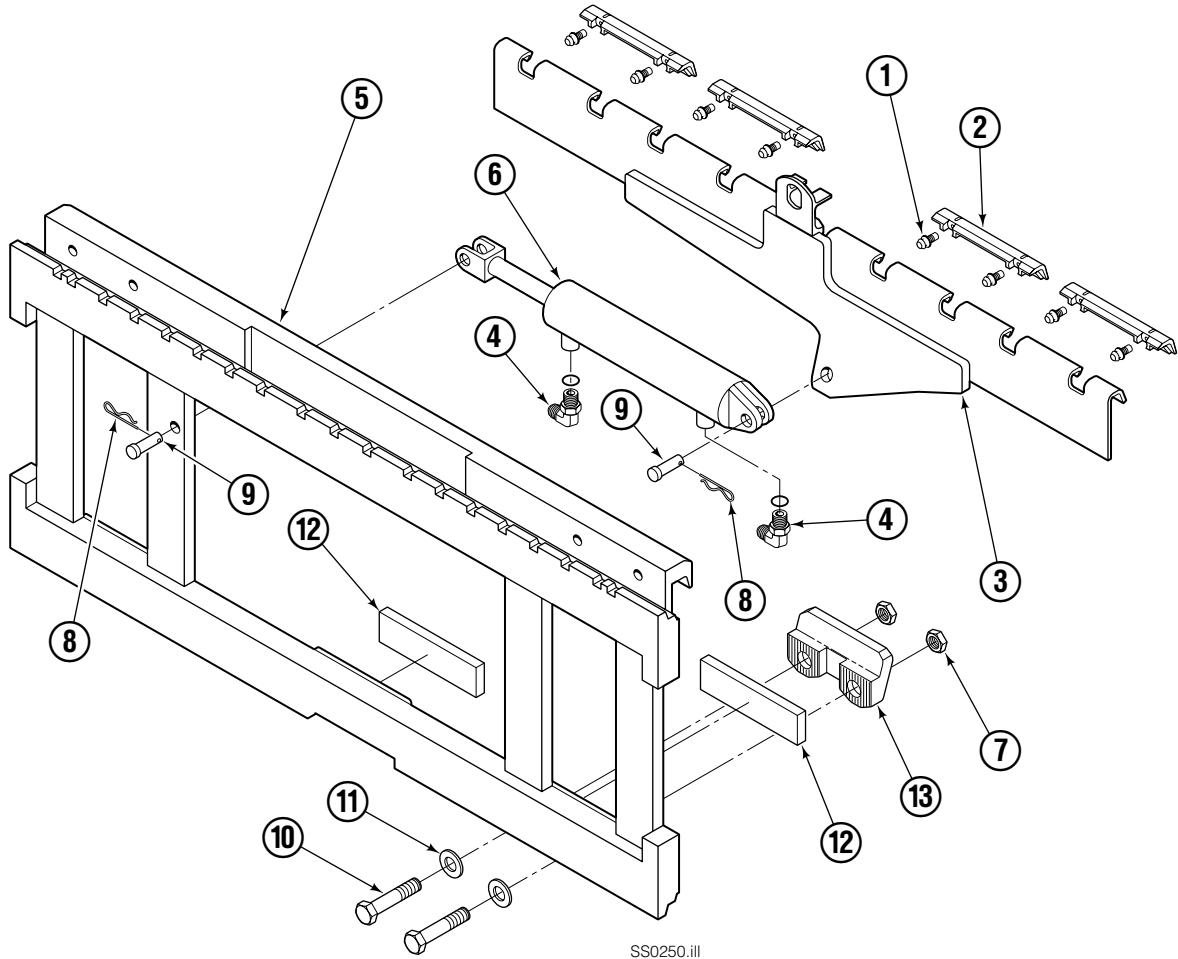

Write: Cascade Corporation, P.O. Box 20187, Portland, OR 97220

Internet: www.cascorp.com

Safety Decals

120D	
PART NO.	DESCRIPTION
679150	'No Step' Decal
221906	'Pinch Point' Decal

Publications

120D	
PART NO.	DESCRIPTION
677487	Service Manual
672715	Operator's Guide
672358	Installation Instructions
680664	'Servicing Cascade Cylinders' – VHS
679929	Tool Catalog
673964	Literature Index Order Form

Sideshifter Group

SS0250.ill

120D			
REF	QTY	PART NO.	DESCRIPTION
		220715	Sideshift Assembly
1	8	7403	Grease Fitting ▲
2	4	672018	Bearing Segment ▲
3	1	216363	Anchor Bracket
4	2	601676	Fitting, 6-6
5	1	216519	Faceplate ■
6	1	676649	Cylinder Assembly ●
7	4	678990	Nut, M16
8	2	672726	Cotter Pin
9	2	678528	Clevis Pin
10	4	752903	Capscrew, M16 x 45
11	4	667225	Washer
12	3	208350	Lower Bearing ★
13	2	6004779	Lower Hook