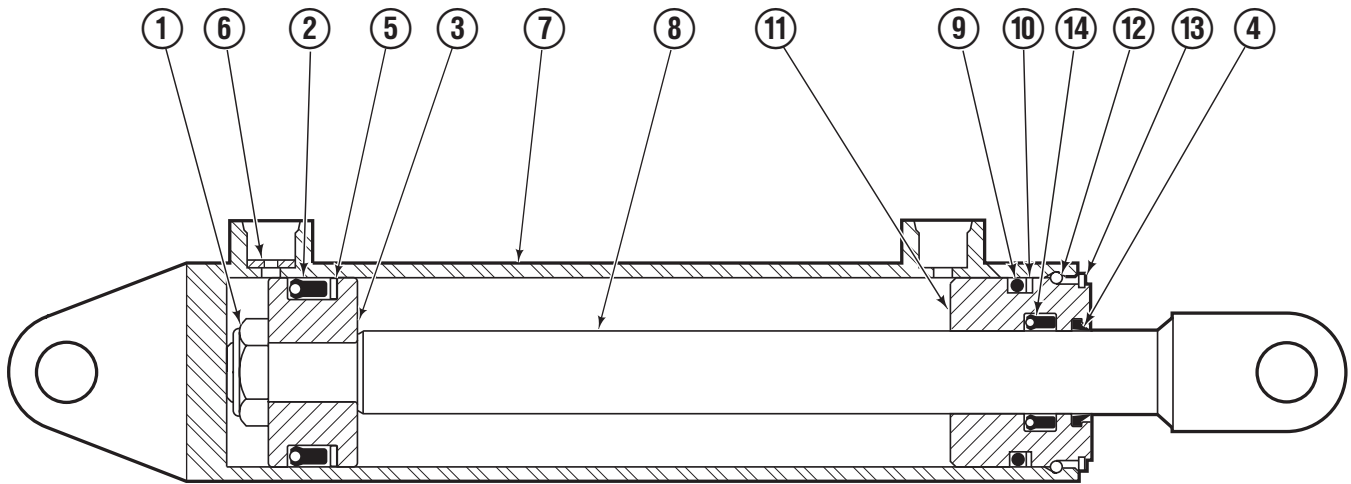

Sideshift Cylinder

FP0029.ill

REF	QTY	PART NO.	DESCRIPTION
		676649	Cylinder Assembly
1	1	553717	Nut
■ 2	1	662456	Seal
3	1	553527	Piston
■ 4	1	636852	Wiper
■ 5	1	649817	Back-up Ring
6	1	564226	Washer (orifice .085)
7	1	676776	Shell
8	1	553530	Rod
■ 9	1	2789	O-Ring
■ 10	1	615132	Back-up Ring
11	1	553528	Retainer
12	1	553688	Retaining Ring
13	1	7211	Snap Ring
■ 14	1	662447	Seal
		553866	Service Kit

■ Included in Service Kit 553866.