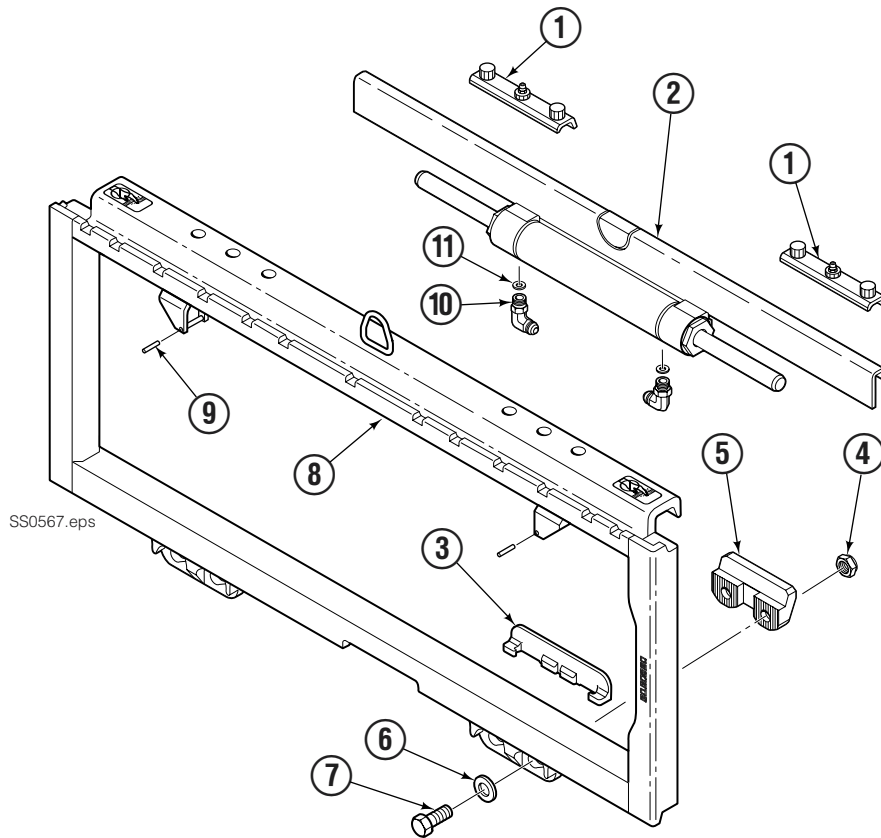

PARTS

Product Identification – This Section shows replacement parts for F-Series Sideshifters. The product model number and serial number are stamped on the back surface of the LH vertical bar (driver's view), and must be provided when ordering replacement parts. The cylinder/anchor bracket assembly part number is stamped on the front surface RH end of the anchor bracket (driver's view).

WARNING: For the safety of yourself and others, DO NOT install the parts shown in this Manual unless you have thoroughly reviewed the appropriate Service Manual.

Sideshift Group

55F

REF	QTY	PART NO.	DESCRIPTION	REF	QTY	PART NO.	DESCRIPTION
1	2	228782	Upper Bearing	7	4	639121	◆ Capscrew, 5/8NC x 1.50 (or)
2	1	6025682	Cylinder ▲	7	4	752903	◆ Capscrew, M16 x 45
3	2	6000719	Lower Bearing	8	1	6025935	Frame ●
4	4	553857	◆ Nut, 5/8NC (or)	9	2	7890	Roll Pin
4	4	781534	◆ Nut, M16	10	2	601676	■ Fitting, 6-6
5	2	204186	◆ Lower Hook	11	2	221733	Restrictor Washer
6	4	667225	◆ Washer				