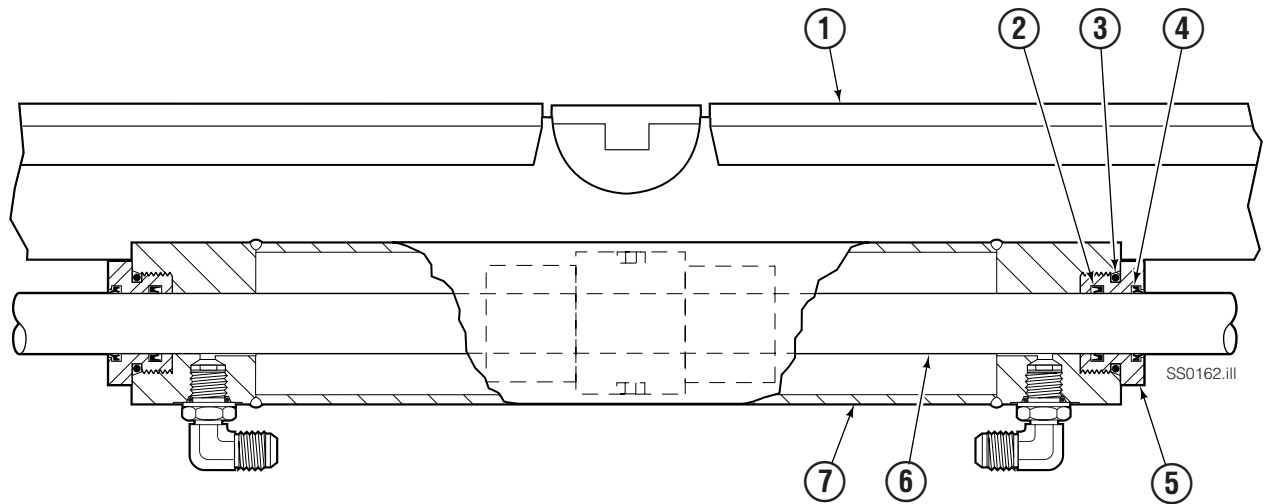

Cylinder

55F			
REF	QTY	PART NO.	DESCRIPTION
1	1	6025682	Cylinder Assembly
2	2	562132	● Rod Seal
3	2	415866	● O-Ring, 70 Duro
4	2	562131	● Rod Wiper Seal
5	2	218324	Retainer/Seal Carrier
6	-	■	Rod/Piston Assembly
7	-	■	Cylinder Shell
		219868	Rod Seal Service Kit

● Included in Service Kit 219868.

■ Not serviceable, order new Cylinder Assembly.

Reference: S-21006.