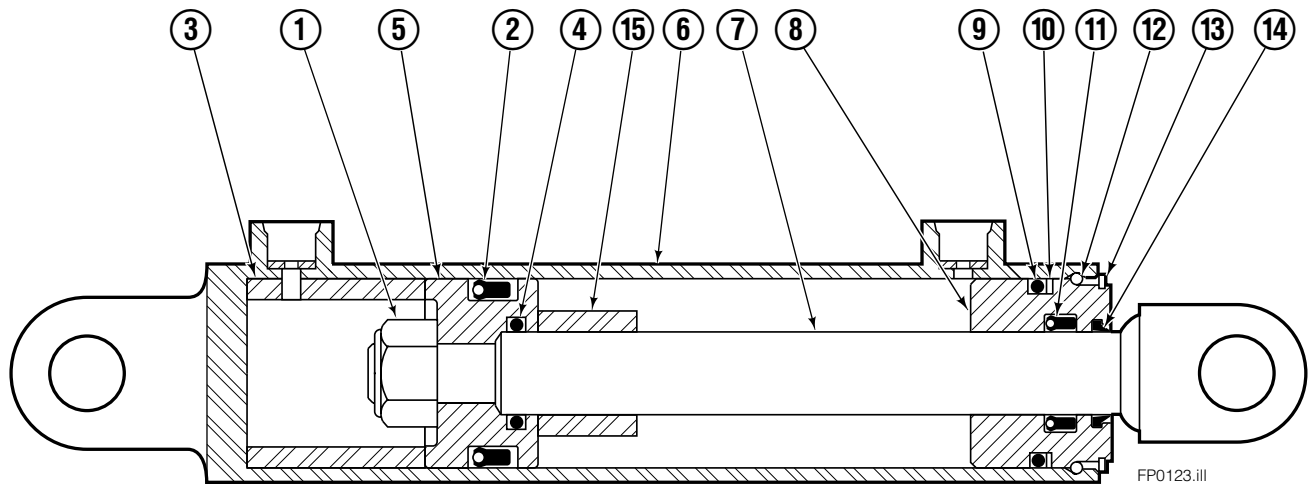

Sideshift Cylinder

REF	QTY	PART NO.	DESCRIPTION
		686243	Cylinder Assembly
1	1	561012	Nut
■ 2	1	662457	Seal
3	1	564562	Spacer – Head
■ 4	1	2718	O-Ring
5	1	561427	Piston
6	1	561419	Shell
7	1	561422	Rod
8	1	561428	Retainer
■ 9	1	2791	O-Ring
■ 10	1	615134	Back-up Ring
■ 11	1	662449	Seal
12	1	561429	Retaining Ring
13	1	7215	Snap Ring
■ 14	1	626468	Wiper
15	1	---	Spacer – Rod
		561430	Service Kit

■ Included in Service Kit 561430.

Ref: S-6053, S-6054