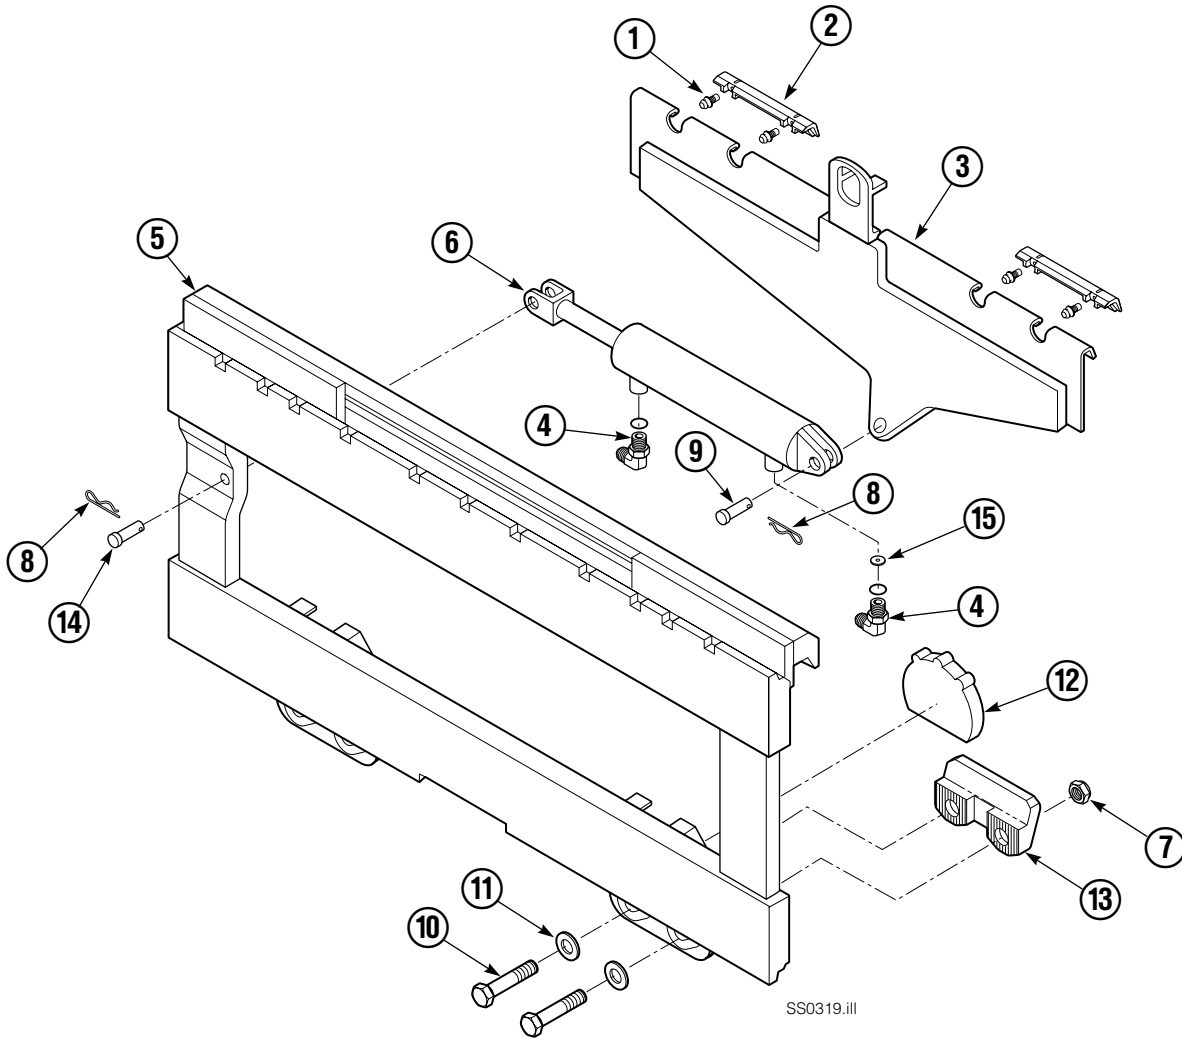

## 150D

| REF | QTY | PART NO. | DESCRIPTION                 |
|-----|-----|----------|-----------------------------|
| 1   | 4   | 7403     | Grease Fitting              |
| 2   | 2   | 672018   | Bearing Segment             |
| 3   | 1   | 686238   | Anchor Bracket              |
| 4   | 2   | 601676   | Fitting, 6-6                |
| 5   | 1   | 206468   | Faceplate ■                 |
| 6   | 1   | 686243   | Cylinder Assembly ▲         |
| 7   | 4   | 553857   | Nut                         |
| 8   | 2   | 686217   | Cotter Pin                  |
| 9   | 1   | 686215   | Clevis Pin                  |
| 10  | 4   | 638601   | Capscrew, 5/8 NC x 2.00 GR5 |
| 11  | 4   | 667225   | Washer                      |
| 12  | 2   | 676650   | Lower Bearing               |
| 13  | 2   | 678034   | Lower Hook                  |
| 14  | 1   | 686215   | Clevis Pin                  |
| 15  | 1   | 564226   | Washer                      |
|     |     | 672022   | Service Kit – Items 1&2     |
|     |     | 675856   | Service Kit – Item 12       |