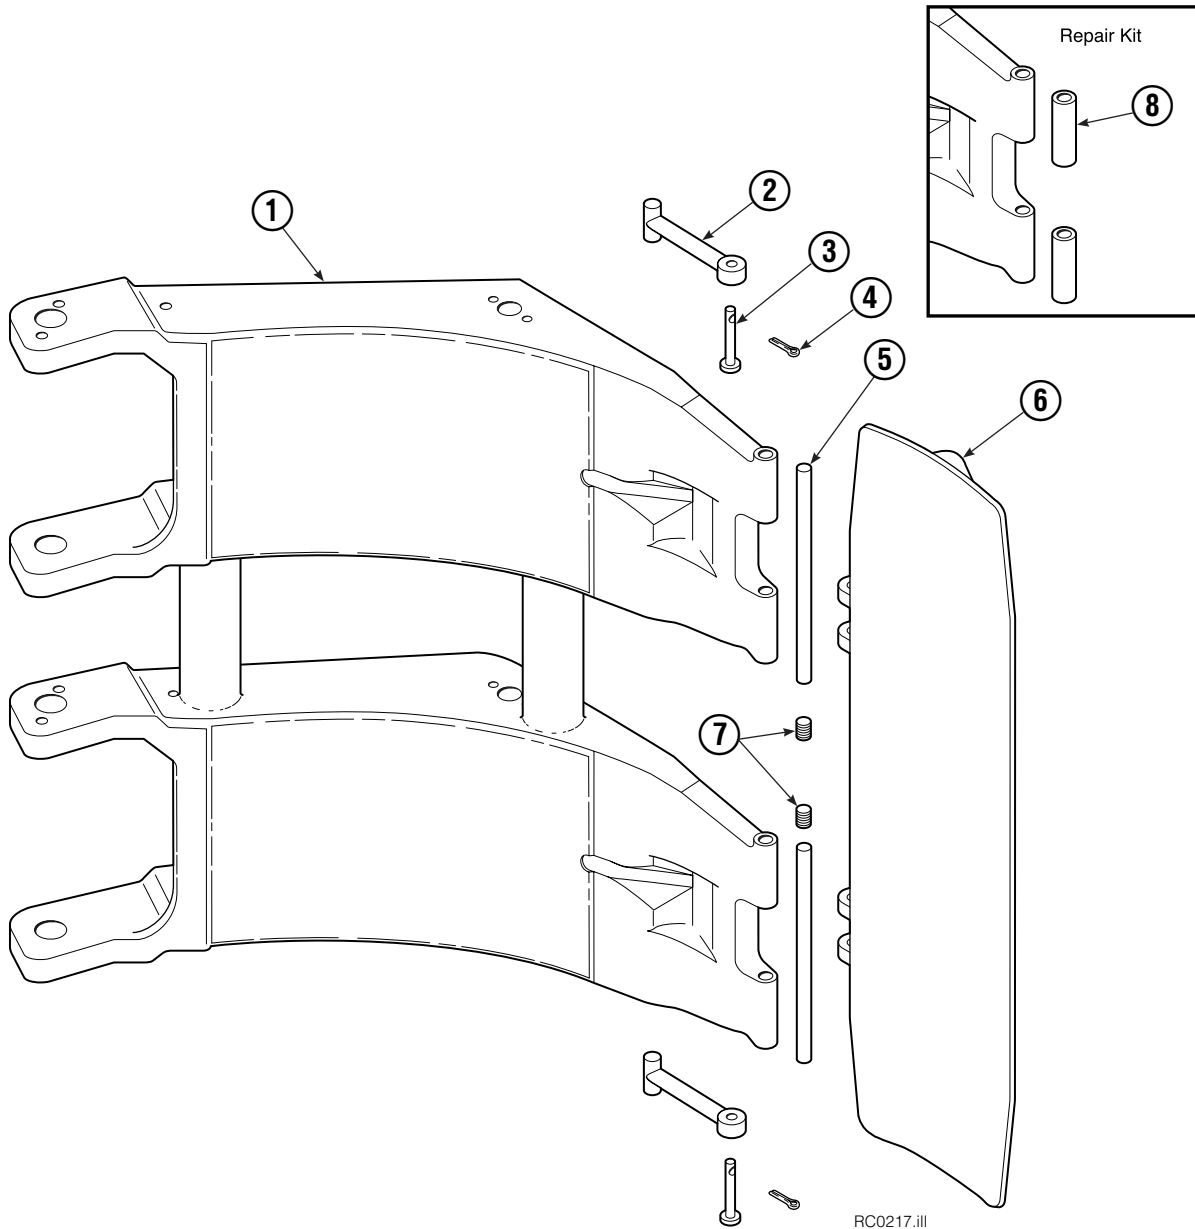

▲ See Revolving Connection page for parts breakdown.
Reference: Common Parts Group 223430-R2.

Revolving Connection

RC0922.iii

REF	QTY	PART NO.	DESCRIPTION
		222681	Revolving Connection
1	4	604511	Fitting, 6-6
2	4	611302	Fitting, 6-6
3	1	3138	Snap Ring
4	1	7341	Snap Ring
5	2	564448	O-Ring
6	1	222684	End Block
7	2	768798	Capscrew, M8 x 40
8	1	222674	Shaft
9	1	222671	Body
10	2	605743	Fitting Adapter
11	3	214649	Seal
		222694	Service Kit

Short Arm Cylinder

REF	QTY	PART NO.	DESCRIPTION
		557360	Cylinder Assembly
1	1	674843	Bearing
2	1	560997	Nut
3	1	660769	◆ Bearing
4	1	662462	◆ Seal
5	2	638295	◆ Back-Up Ring
6	2	604511	Fitting, 6-6
7	1	556852	Fitting, 4
8	1	557212	Check Valve
9	1	2801	◆ O-Ring
10	1	583977	◆ Back-Up Ring
11	1	554598	◆ Seal
12	1	564930	◆ Wiper
13	1	557390	Rod
14	1	555724	Retainer
15	1	557389	Piston
16	1	2722	◆ O-Ring
17	1	555741	Shell
18	1	667516	Check Valve Service Kit
19	1	555774	Spacer
20	1	—	Spacer
21	2	675006	Bearing
22	1	669243	Seal Loader
		555725	Service Kit

◆ Included in Service Kit 555725.

Reference: S-5313, S-5314.

Long Arm Cylinder

REF	QTY	PART NO.	DESCRIPTION
		557380	Cylinder Assembly
1	1	674843	Bearing
2	1	560997	Nut
3	1	660769	◆ Bearing
4	1	662462	◆ Seal
5	2	638295	◆ Back-Up Ring
6	2	604511	Fitting, 6-6
7	1	556852	Fitting, 4
8	1	557212	Check Valve
9	1	2801	◆ O-Ring
10	1	563977	◆ Back-Up Ring
11	1	554598	◆ Seal
12	1	564930	◆ Wiper
13	1	557399	Rod
14	1	555724	Retainer
15	1	557389	Piston
16	1	2722	◆ O-Ring
17	1	555718	Shell
18	1	667516	Check Valve Service Kit
19	1	—	Spacer
20	1	—	Spacer
21	2	675006	Bearing
22	1	669243	Seal Loader
		555725	Service Kit

◆ Included in Service Kit 555725.

Reference: S-5320, S-5321.

Contact Pad Group & Short Arm

REF	QTY	PART NO.	DESCRIPTION
		674948	Contact Pad Group ●
1	1	678544	Short Arm ▲
2	2	674994	Link
3	2	682978	Clevis Pin
4	2	6525	Cotter Pin
5	2	674993	Pin
6	1	674962	Contact Pad
7	2	689900	Plug
8	1	676810	Arm Tip Repair Kit