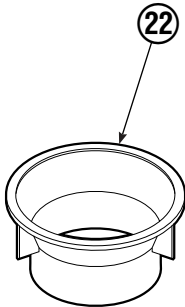

Hosing Group

REF	QTY	PART NO.	DESCRIPTION
		223429	Hosing Group
1	4	680239	Hose, 63.75 in.
2	1	222681	Revolving Connection ▲
3	4	680238	Hose, 58.75 in.
4	2	227962	Eye Pin
5	2	4751	Capscrew, .375 x 1.00
6	4	680114	Insert
7	4	673417	Segment

▲ See Revolving Connection page for parts breakdown.
Reference: Common Parts Group 223430-R2.

Revolving Connection

RC0922.iii

REF	QTY	PART NO.	DESCRIPTION
		222681	Revolving Connection
1	4	604511	Fitting, 6-6
2	4	611302	Fitting, 6-6
3	1	3138	Snap Ring
4	1	7341	Snap Ring
5	2	564448	O-Ring
6	1	222684	End Block
7	2	768798	Capscrew, M8 x 40
8	1	222674	Shaft
9	1	222671	Body
10	2	605743	Fitting Adapter
11	3	214649	Seal
		222694	Service Kit

Short Arm Cylinder

REF	QTY	PART NO.	DESCRIPTION
		557360	Cylinder Assembly
1	1	674843	Bearing
2	1	560997	Nut
3	1	660769	◆ Bearing
4	1	662462	◆ Seal
5	2	638295	◆ Back-Up Ring
6	2	604511	Fitting, 6-6
7	1	556852	Fitting, 4
8	1	557212	Check Valve
9	1	2801	◆ O-Ring
10	1	583977	◆ Back-Up Ring
11	1	554598	◆ Seal
12	1	564930	◆ Wiper
13	1	557390	Rod
14	1	555724	Retainer
15	1	557389	Piston
16	1	2722	◆ O-Ring
17	1	555741	Shell
18	1	667516	Check Valve Service Kit
19	1	555774	Spacer
20	1	—	Spacer
21	2	675006	Bearing
22	1	669243	Seal Loader
		555725	Service Kit

◆ Included in Service Kit 555725.

Reference: S-5313, S-5314.

Long Arm Cylinder

REF	QTY	PART NO.	DESCRIPTION
		557380	Cylinder Assembly
1	1	674843	Bearing
2	1	560997	Nut
3	1	660769	◆ Bearing
4	1	662462	◆ Seal
5	2	638295	◆ Back-Up Ring
6	2	604511	Fitting, 6-6
7	1	556852	Fitting, 4
8	1	557212	Check Valve
9	1	2801	◆ O-Ring
10	1	563977	◆ Back-Up Ring
11	1	554598	◆ Seal
12	1	564930	◆ Wiper
13	1	557399	Rod
14	1	555724	Retainer
15	1	557389	Piston
16	1	2722	◆ O-Ring
17	1	555718	Shell
18	1	667516	Check Valve Service Kit
19	1	—	Spacer
20	1	—	Spacer
21	2	675006	Bearing
22	1	669243	Seal Loader
		555725	Service Kit