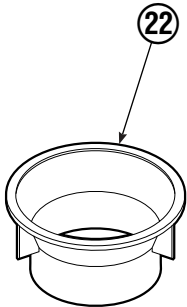

Hosing Group

REF	QTY	PART NO.	DESCRIPTION
		223429	Hosing Group
1	4	680239	Hose, 63.75 in.
2	1	222681	Revolving Connection ▲
3	4	680238	Hose, 58.75 in.
4	2	227962	Eye Pin
5	2	4751	Capscrew, .375 x 1.00
6	4	680114	Insert
7	4	673417	Segment

▲ See Revolving Connection page for parts breakdown.
Reference: Common Parts Group 223430-R2.

Revolving Connection

RC0922.iii

REF	QTY	PART NO.	DESCRIPTION
		222681	Revolving Connection
1	4	604511	Fitting, 6-6
2	4	611302	Fitting, 6-6
3	1	3138	Snap Ring
4	1	7341	Snap Ring
5	2	564448	O-Ring
6	1	222684	End Block
7	2	768798	Capscrew, M8 x 40
8	1	222674	Shaft
9	1	222671	Body
10	2	605743	Fitting Adapter
11	3	214649	Seal
		222694	Service Kit

Short Arm Cylinder

REF	QTY	PART NO.	DESCRIPTION
		557360	Cylinder Assembly
1	1	674843	Bearing
2	1	560997	Nut
3	1	660769	◆ Bearing
4	1	662462	◆ Seal
5	2	638295	◆ Back-Up Ring
6	2	604511	Fitting, 6-6
7	1	556852	Fitting, 4
8	1	557212	Check Valve
9	1	2801	◆ O-Ring
10	1	583977	◆ Back-Up Ring
11	1	554598	◆ Seal
12	1	564930	◆ Wiper
13	1	557390	Rod
14	1	555724	Retainer
15	1	557389	Piston
16	1	2722	◆ O-Ring
17	1	555741	Shell
18	1	667516	Check Valve Service Kit
19	1	555774	Spacer
20	1	—	Spacer
21	2	675006	Bearing
22	1	669243	Seal Loader
		555725	Service Kit

◆ Included in Service Kit 555725.

Reference: S-5313, S-5314.

Long Arm Cylinder

REF	QTY	PART NO.	DESCRIPTION
		557380	Cylinder Assembly
1	1	674843	Bearing
2	1	560997	Nut
3	1	660769	◆ Bearing
4	1	662462	◆ Seal
5	2	638295	◆ Back-Up Ring
6	2	604511	Fitting, 6-6
7	1	556852	Fitting, 4
8	1	557212	Check Valve
9	1	2801	◆ O-Ring
10	1	563977	◆ Back-Up Ring
11	1	554598	◆ Seal
12	1	564930	◆ Wiper
13	1	557399	Rod
14	1	555724	Retainer
15	1	557389	Piston
16	1	2722	◆ O-Ring
17	1	555718	Shell
18	1	667516	Check Valve Service Kit
19	1	—	Spacer
20	1	—	Spacer
21	2	675006	Bearing
22	1	669243	Seal Loader
		555725	Service Kit