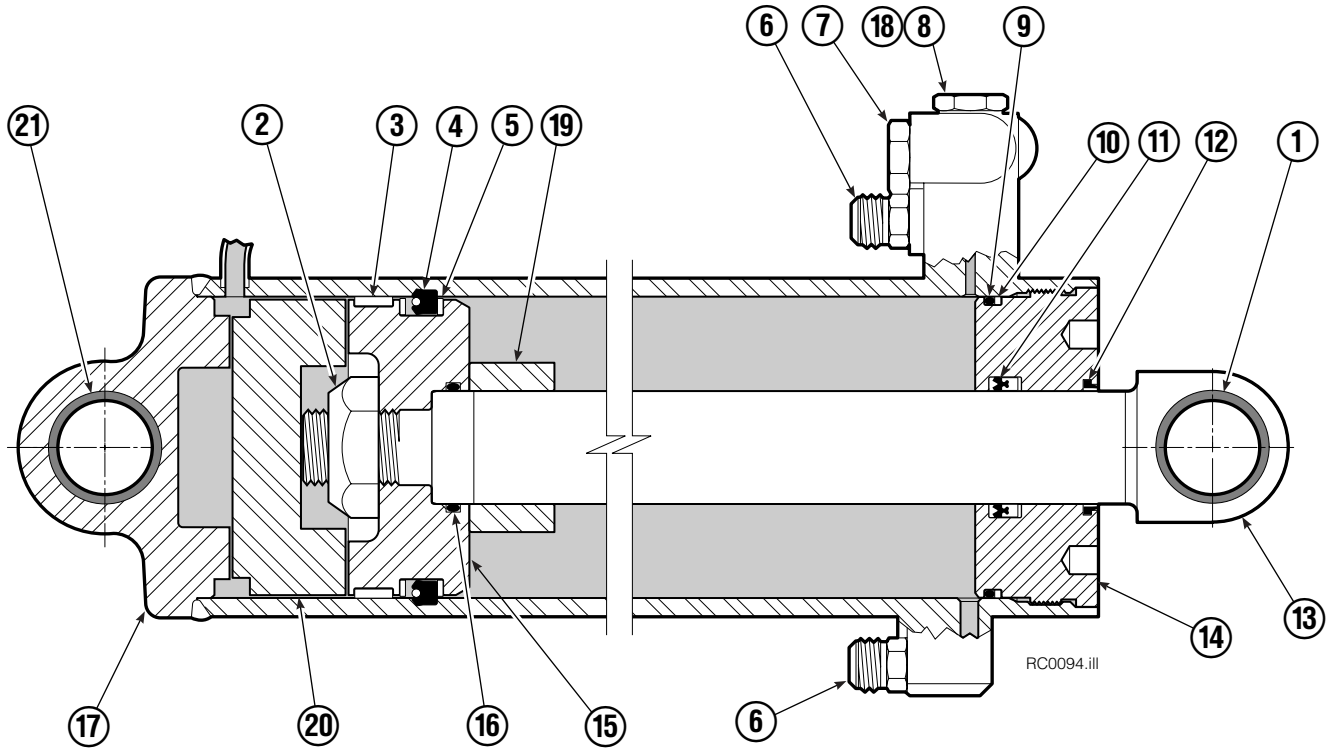

▲ See Revolving Connection page for parts breakdown.
Reference: Common Parts Group 223430-R2.

Revolving Connection

RC0922.iii

REF	QTY	PART NO.	DESCRIPTION
		222681	Revolving Connection
1	4	604511	Fitting, 6-6
2	4	611302	Fitting, 6-6
3	1	3138	Snap Ring
4	1	7341	Snap Ring
5	2	564448	O-Ring
6	1	222684	End Block
7	2	768798	Capscrew, M8 x 40
8	1	222674	Shaft
9	1	222671	Body
10	2	605743	Fitting Adapter
11	3	214649	Seal
		222694	Service Kit

Short Arm Cylinder

REF	QTY	PART NO.	DESCRIPTION
		557360	Cylinder Assembly
1	1	674843	Bearing
2	1	560997	Nut
3	1	660769	◆ Bearing
4	1	662462	◆ Seal
5	2	638295	◆ Back-Up Ring
6	2	604511	Fitting, 6-6
7	1	556852	Fitting, 4
8	1	557212	Check Valve
9	1	2801	◆ O-Ring
10	1	583977	◆ Back-Up Ring
11	1	554598	◆ Seal
12	1	564930	◆ Wiper
13	1	557390	Rod
14	1	555724	Retainer
15	1	557389	Piston
16	1	2722	◆ O-Ring
17	1	555741	Shell
18	1	667516	Check Valve Service Kit
19	1	555774	Spacer
20	1	—	Spacer
21	2	675006	Bearing
22	1	669243	Seal Loader
		555725	Service Kit