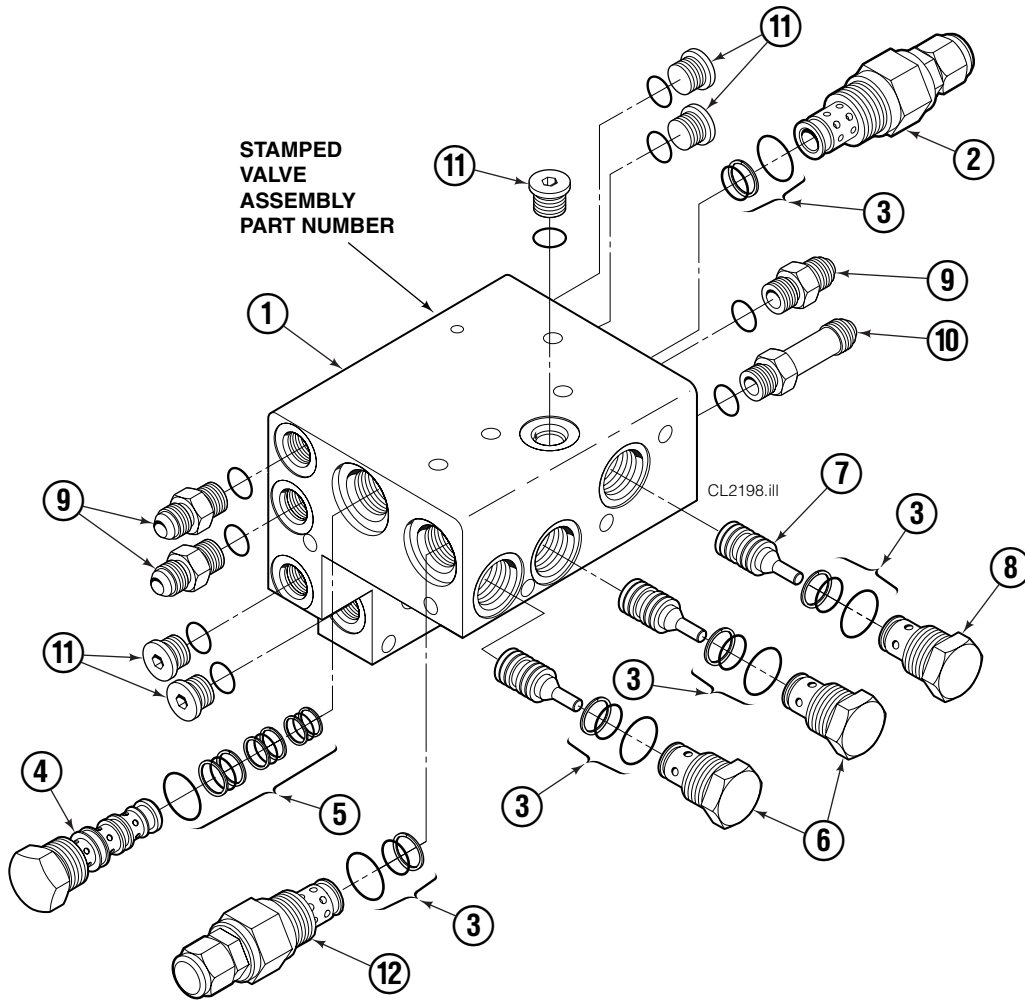

Base Unit Group

CL0578.iii

30E							
REF	QTY	PART NO.	DESCRIPTION	REF	QTY	PART NO.	DESCRIPTION
		217495	Base Unit Group	9	4	210489	Rod End Anchor ●
1	4	210117	Cylinder ▲	10	8	213735	Bearing Spacer
2	4	217001	T-Bar	11	4	210140	Bearing Retainer
3	28	211689	Capscrew, M12 x 30 GR 10.9	12	4	787375	Capscrew, M8 x 20
4	4	209741	Rod End ●	13	1	212500	Bumper
5	8	768303	Capscrew, M10 x 35 ●	14	4	209120	Bearing
6	8	210490	Retainer Half Ring ●	15	4	209119	Bearing
7	1	216997	Baseplate – LH	16	8	211128	Capscrew, M16 x 30 GR 10.9
8	1	216998	Baseplate – RH			213856	Service Kit

▲ See Cylinder page for parts breakdown.

● Included in Cylinder Rod Anchor Kit 213856.

Reference: SK-6089.

Cylinder

30E							
REF	QTY	PART NO.	DESCRIPTION	REF	QTY	PART NO.	DESCRIPTION
		210117	Cylinder Assembly	8	2	210053	O-Ring ▲
1	1	210118	Cylinder/Shell	9	2	210050	Back-Up Ring ▲
2	1	4157-820	Rod	10	1	212477	Seal ▲
3	1	213783	Cap	11	1	209808	Seal ▲
4	8	768208	Capscrew, M8 x 25	12	2	214053	O-Ring ▲
5	1	209809	Bearing ▲	13	1	562131	Wiper ▲
6	1	787375	Capscrew, M8 x 20			210090	Service Kit
7	1	212452	Retainer				

▲ Included in Service Kit 210090.

Reference: S-4644, S-4643.

Hydraulic Group

30E			
REF	QTY	PART NO.	DESCRIPTION
		215872	Hydraulic Group
		212983	Manifold Group
1	1	215873	Valve Assembly ▲
2	6	768208	Capscrew, M8 x 25
3	2	768797	Capscrew, M8 x 40
4	2	768800	Capscrew, M8 x 60
5	11	214053	O-Ring, 90 Durometer
6	1	212974	Manifold

▲ See Valve page for parts breakdown,
part number stamped on valve.

Reference: SK-6090.

Valve

Sideshifting Without Regeneration

REF	QTY	PART NO.	DESCRIPTION
		215873	Valve Assembly
1	1	215874	Valve Body
2	1	214405	Crossover Relief Valve
3	5	682170	Seal Kit ▲
4	1	210266	Flow Divider/Combiner
5	1	679992	Seal Kit ▲
6	2	209847	Check Valve
7	3	215756	Piston
8	1	6025134	Check Valve
9	3	604511	Fitting, 6-6 ●
10	1	605743	Fitting, 6-6 ●
11	5	604510	Fitting, 6
12	1	215876	Crossover Relief Valve
		210452	Valve Service Kit