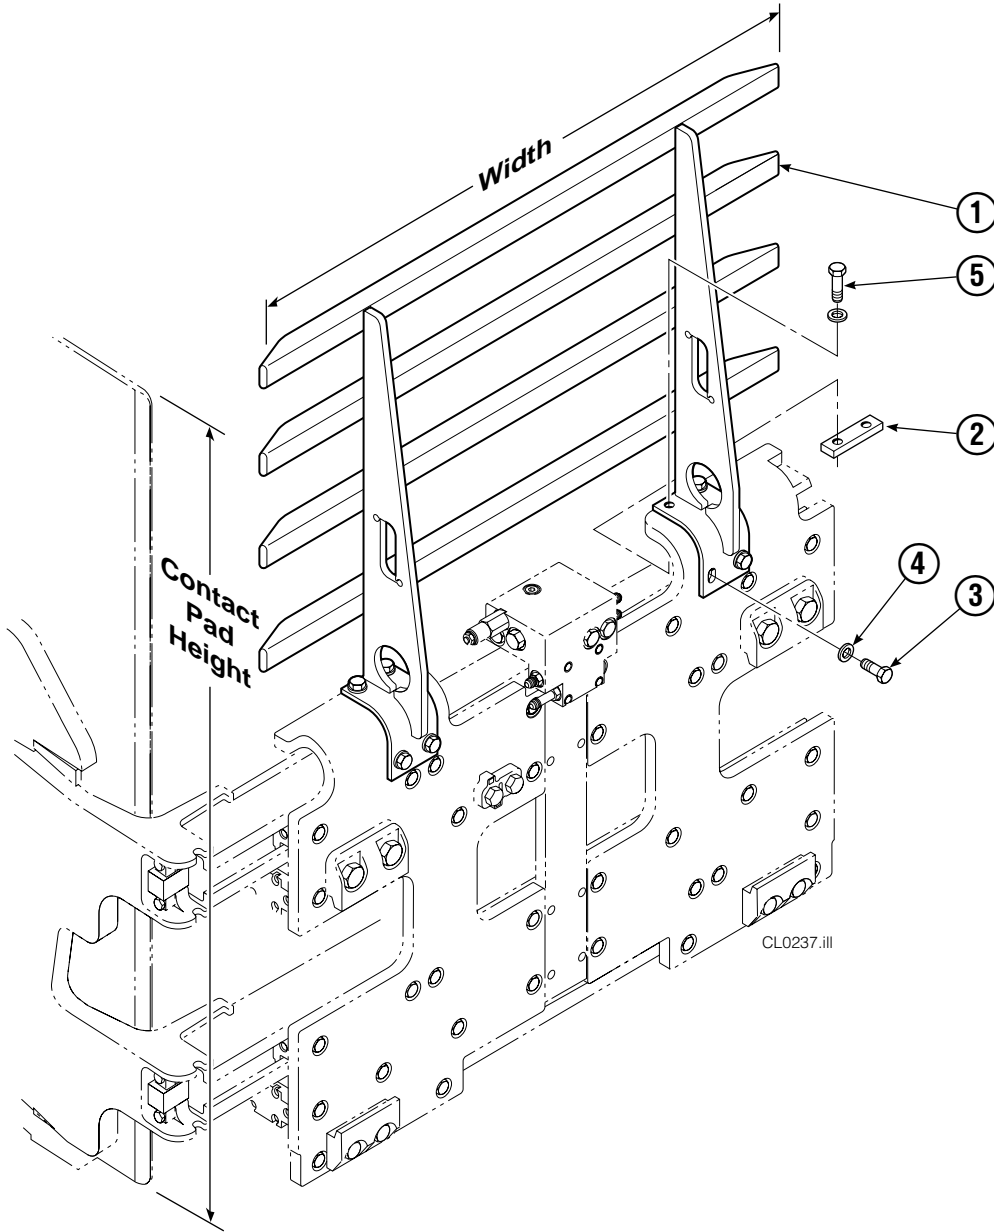

Backrest Group

30E			
REF	QTY	PART NO.	DESCRIPTION
1	1	210527	Backrest
2	2	210155	Plate
3	4	211689	Capscrew, M12 x 30
4	8	667910	Washer, M12
5	4	206174	Capscrew, M12 x 45

Reference: Hardware Group 211448 (Items 2 thru 5). S-4265.