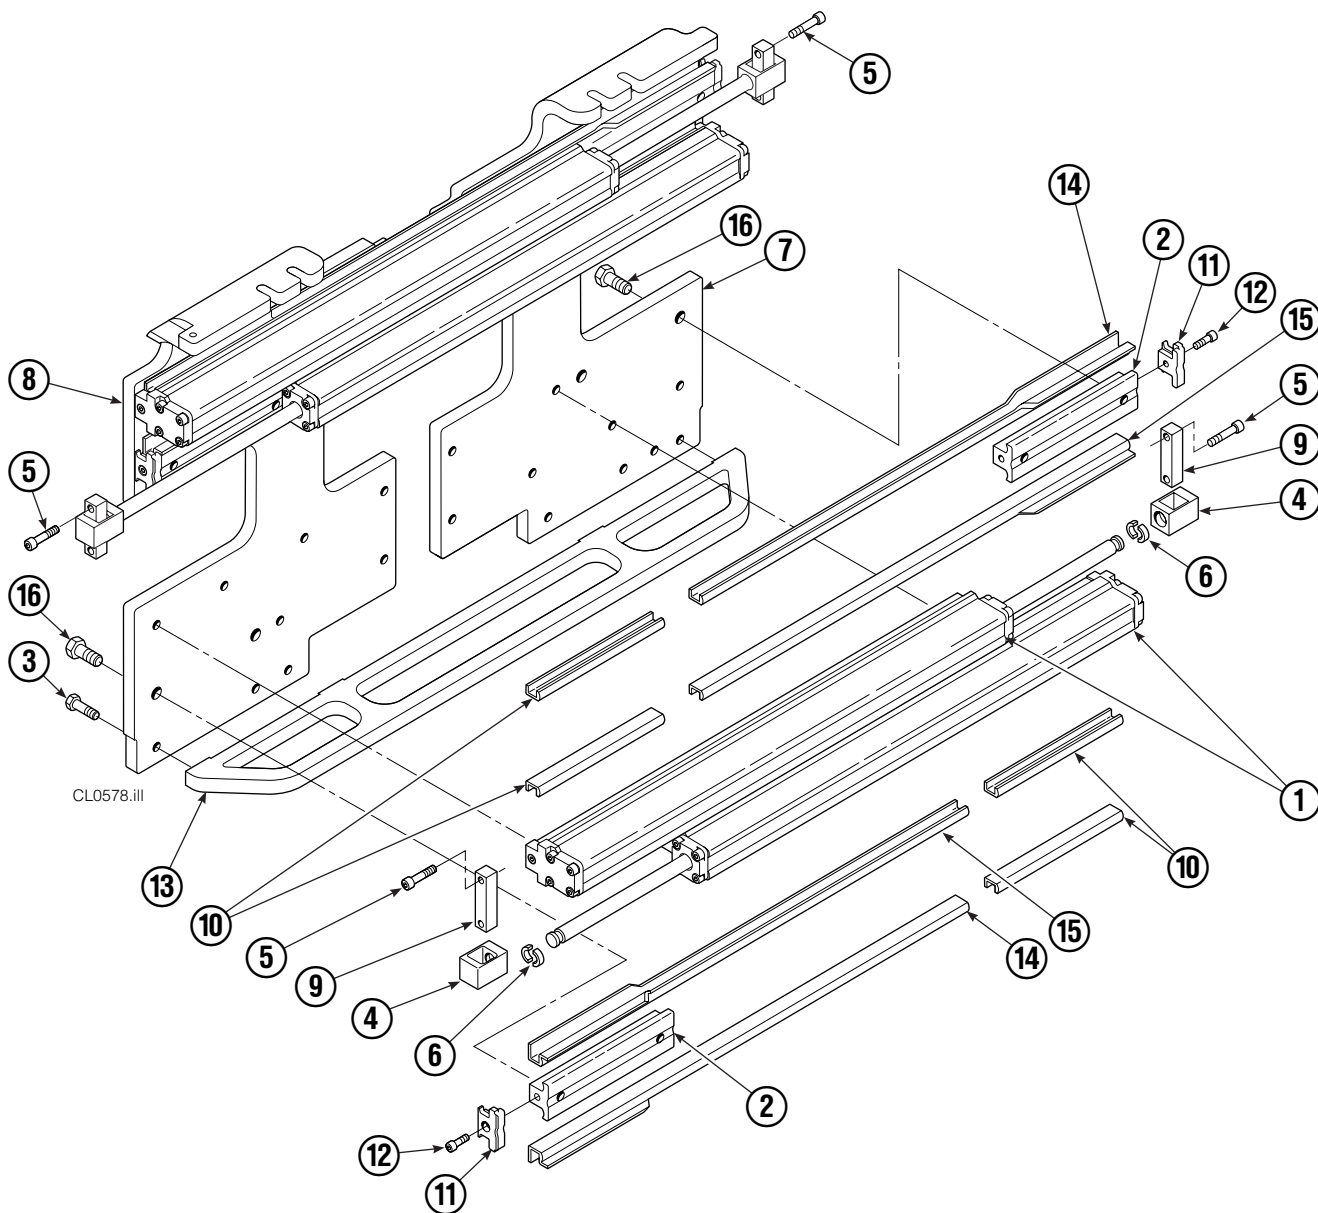

Internet: www.cascorp.com

Decals

CL0579.ill

30E			
REF	QTY	PART NO.	DESCRIPTION
1	12	665595	No Hand Hold Decal
2	6	679150	No Step Decal
3	1	211274	Eagle - 80 mm
4	2	211276	Eagle - 240 mm

Publications

30E	
PART NO.	DESCRIPTION
	Parts Manual
215204	Service Manual
210273	Operator's Guide
212116	Installation Instructions
679929	Tool Catalog
673964	Literature Index Order Form

Base Unit Group

CL0578.iii

30E							
REF	QTY	PART NO.	DESCRIPTION	REF	QTY	PART NO.	DESCRIPTION
		217495	Base Unit Group	9	4	210489	Rod End Anchor ●
1	4	210117	Cylinder ▲	10	8	213735	Bearing Spacer
2	4	217001	T-Bar	11	4	210140	Bearing Retainer
3	28	211689	Capscrew, M12 x 30 GR 10.9	12	4	787375	Capscrew, M8 x 20
4	4	209741	Rod End ●	13	1	212500	Bumper
5	8	768303	Capscrew, M10 x 35 ●	14	4	209120	Bearing
6	8	210490	Retainer Half Ring ●	15	4	209119	Bearing
7	1	216997	Baseplate – LH	16	8	211128	Capscrew, M16 x 30 GR 10.9
8	1	216998	Baseplate – RH			213856	Service Kit

▲ See Cylinder page for parts breakdown.

● Included in Cylinder Rod Anchor Kit 213856.

Reference: SK-6089.

Cylinder

30E							
REF	QTY	PART NO.	DESCRIPTION	REF	QTY	PART NO.	DESCRIPTION
		210117	Cylinder Assembly	8	2	210053	O-Ring ▲
1	1	210118	Cylinder/Shell	9	2	210050	Back-Up Ring ▲
2	1	4157-820	Rod	10	1	212477	Seal ▲
3	1	213783	Cap	11	1	209808	Seal ▲
4	8	768208	Capscrew, M8 x 25	12	2	214053	O-Ring ▲
5	1	209809	Bearing ▲	13	1	562131	Wiper ▲
6	1	787375	Capscrew, M8 x 20			210090	Service Kit
7	1	212452	Retainer				

▲ See Valve page for parts breakdown,
part number stamped on valve.

Reference: SK-6090.

Valve

Sideshifting Without Regeneration

REF	QTY	PART NO.	DESCRIPTION
		215873	Valve Assembly
1	1	215874	Valve Body
2	1	214405	Crossover Relief Valve
3	5	682170	Seal Kit ▲
4	1	210266	Flow Divider/Combiner
5	1	679992	Seal Kit ▲
6	2	209847	Check Valve
7	3	215756	Piston
8	1	6025134	Check Valve
9	3	604511	Fitting, 6-6 ●
10	1	605743	Fitting, 6-6 ●
11	5	604510	Fitting, 6
12	1	215876	Crossover Relief Valve
		210452	Valve Service Kit