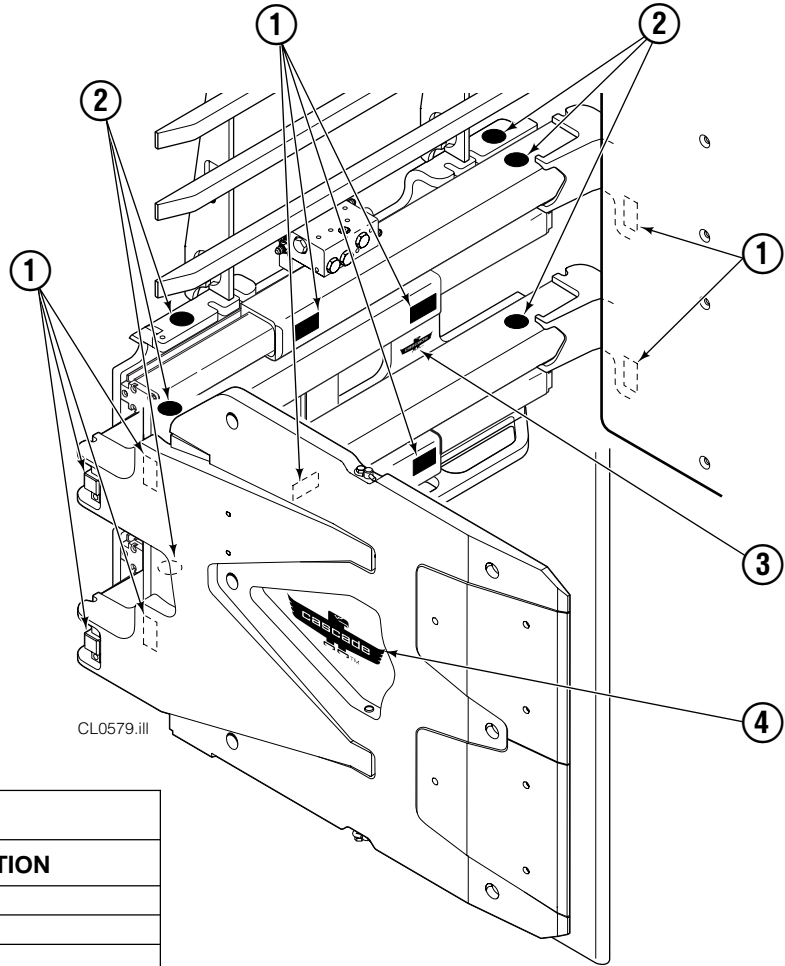

Internet: www.cascorp.com

Decals

CL0579.ill

30E			
REF	QTY	PART NO.	DESCRIPTION
1	12	665595	No Hand Hold Decal
2	6	679150	No Step Decal
3	1	211274	Eagle - 80 mm
4	2	211276	Eagle - 240 mm

Publications

30E	
PART NO.	DESCRIPTION
	Parts Manual
215204	Service Manual
210273	Operator's Guide
212116	Installation Instructions
679929	Tool Catalog
673964	Literature Index Order Form

Base Unit Group

CL0578.iii

30E							
REF	QTY	PART NO.	DESCRIPTION	REF	QTY	PART NO.	DESCRIPTION
		217495	Base Unit Group	9	4	210489	Rod End Anchor ●
1	4	210117	Cylinder ▲	10	8	213735	Bearing Spacer
2	4	217001	T-Bar	11	4	210140	Bearing Retainer
3	28	211689	Capscrew, M12 x 30 GR 10.9	12	4	787375	Capscrew, M8 x 20
4	4	209741	Rod End ●	13	1	212500	Bumper
5	8	768303	Capscrew, M10 x 35 ●	14	4	209120	Bearing
6	8	210490	Retainer Half Ring ●	15	4	209119	Bearing
7	1	216997	Baseplate – LH	16	8	211128	Capscrew, M16 x 30 GR 10.9
8	1	216998	Baseplate – RH			213856	Service Kit

▲ See Cylinder page for parts breakdown.

● Included in Cylinder Rod Anchor Kit 213856.

Reference: SK-6089.

Cylinder

30E							
REF	QTY	PART NO.	DESCRIPTION	REF	QTY	PART NO.	DESCRIPTION
		210117	Cylinder Assembly	8	2	210053	O-Ring ▲
1	1	210118	Cylinder/Shell	9	2	210050	Back-Up Ring ▲
2	1	4157-820	Rod	10	1	212477	Seal ▲
3	1	213783	Cap	11	1	209808	Seal ▲
4	8	768208	Capscrew, M8 x 25	12	2	214053	O-Ring ▲
5	1	209809	Bearing ▲	13	1	562131	Wiper ▲
6	1	787375	Capscrew, M8 x 20			210090	Service Kit
7	1	212452	Retainer				