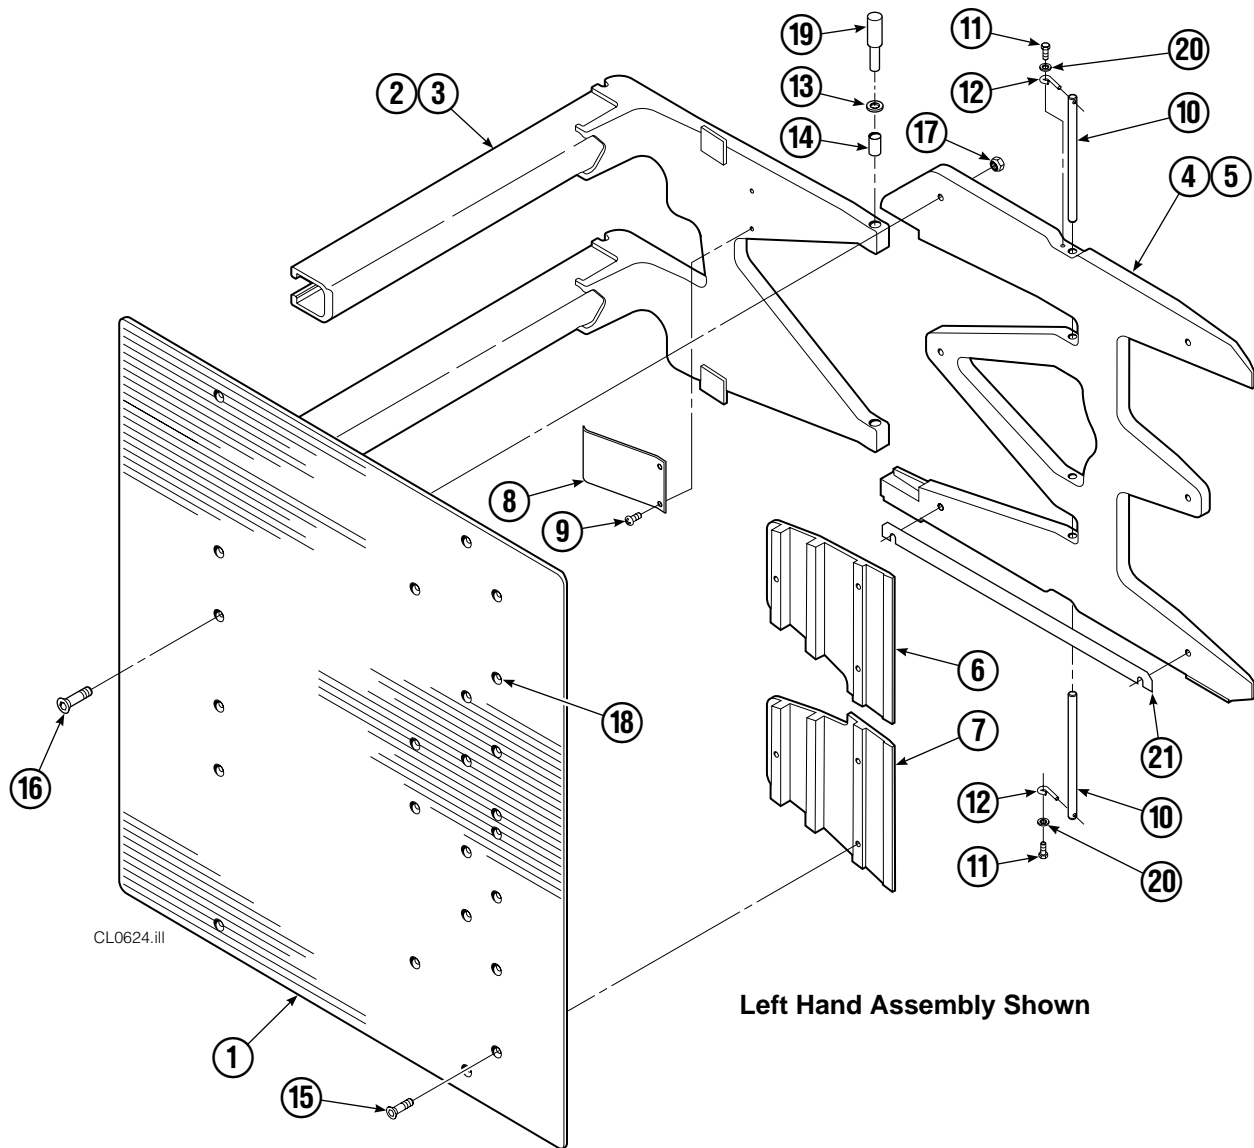

Base Unit Group

CL0578.iii

30E							
REF	QTY	PART NO.	DESCRIPTION	REF	QTY	PART NO.	DESCRIPTION
		217495	Base Unit Group	9	4	210489	Rod End Anchor ●
1	4	210117	Cylinder ▲	10	8	213735	Bearing Spacer
2	4	217001	T-Bar	11	4	210140	Bearing Retainer
3	28	211689	Capscrew, M12 x 30 GR 10.9	12	4	787375	Capscrew, M8 x 20
4	4	209741	Rod End ●	13	1	212500	Bumper
5	8	768303	Capscrew, M10 x 35 ●	14	4	209120	Bearing
6	8	210490	Retainer Half Ring ●	15	4	209119	Bearing
7	1	216997	Baseplate – LH	16	8	211128	Capscrew, M16 x 30 GR 10.9
8	1	216998	Baseplate – RH			213856	Service Kit

▲ See Cylinder page for parts breakdown.

● Included in Cylinder Rod Anchor Kit 213856.

Reference: SK-6089.

Cylinder

30E							
REF	QTY	PART NO.	DESCRIPTION	REF	QTY	PART NO.	DESCRIPTION
		210117	Cylinder Assembly	8	2	210053	O-Ring ▲
1	1	210118	Cylinder/Shell	9	2	210050	Back-Up Ring ▲
2	1	4157-820	Rod	10	1	212477	Seal ▲
3	1	213783	Cap	11	1	209808	Seal ▲
4	8	768208	Capscrew, M8 x 25	12	2	214053	O-Ring ▲
5	1	209809	Bearing ▲	13	1	562131	Wiper ▲
6	1	787375	Capscrew, M8 x 20			210090	Service Kit
7	1	212452	Retainer				

▲ See Valve page for parts breakdown,
part number stamped on valve.

Reference: SK-6090.

Valve

Sideshifting Without Regeneration

REF	QTY	PART NO.	DESCRIPTION
		215873	Valve Assembly
1	1	215874	Valve Body
2	1	214405	Crossover Relief Valve
3	5	682170	Seal Kit ▲
4	1	210266	Flow Divider/Combiner
5	1	679992	Seal Kit ▲
6	2	209847	Check Valve
7	3	215756	Piston
8	1	6025134	Check Valve
9	3	604511	Fitting, 6-6 ●
10	1	605743	Fitting, 6-6 ●
11	5	604510	Fitting, 6
12	1	215876	Crossover Relief Valve
		210452	Valve Service Kit

▲ Included in Valve Service Kit 210452.

● Included in Fitting Group 212978.

Arms and Pads

30E			
REF	QTY	PART NO.	DESCRIPTION
1	2	210478	Contact Pad – 60 in. (1520 mm) Height
2	1	214401	Arm – LH
3	1	214402	Arm – RH
4	1	210404	Stabilizer – LH
5	1	210407	Stabilizer – RH
6	2	210180	Filler Block – LH Upper/RH Lower
7	2	210179	Filler Block – LH Lower/RH Upper