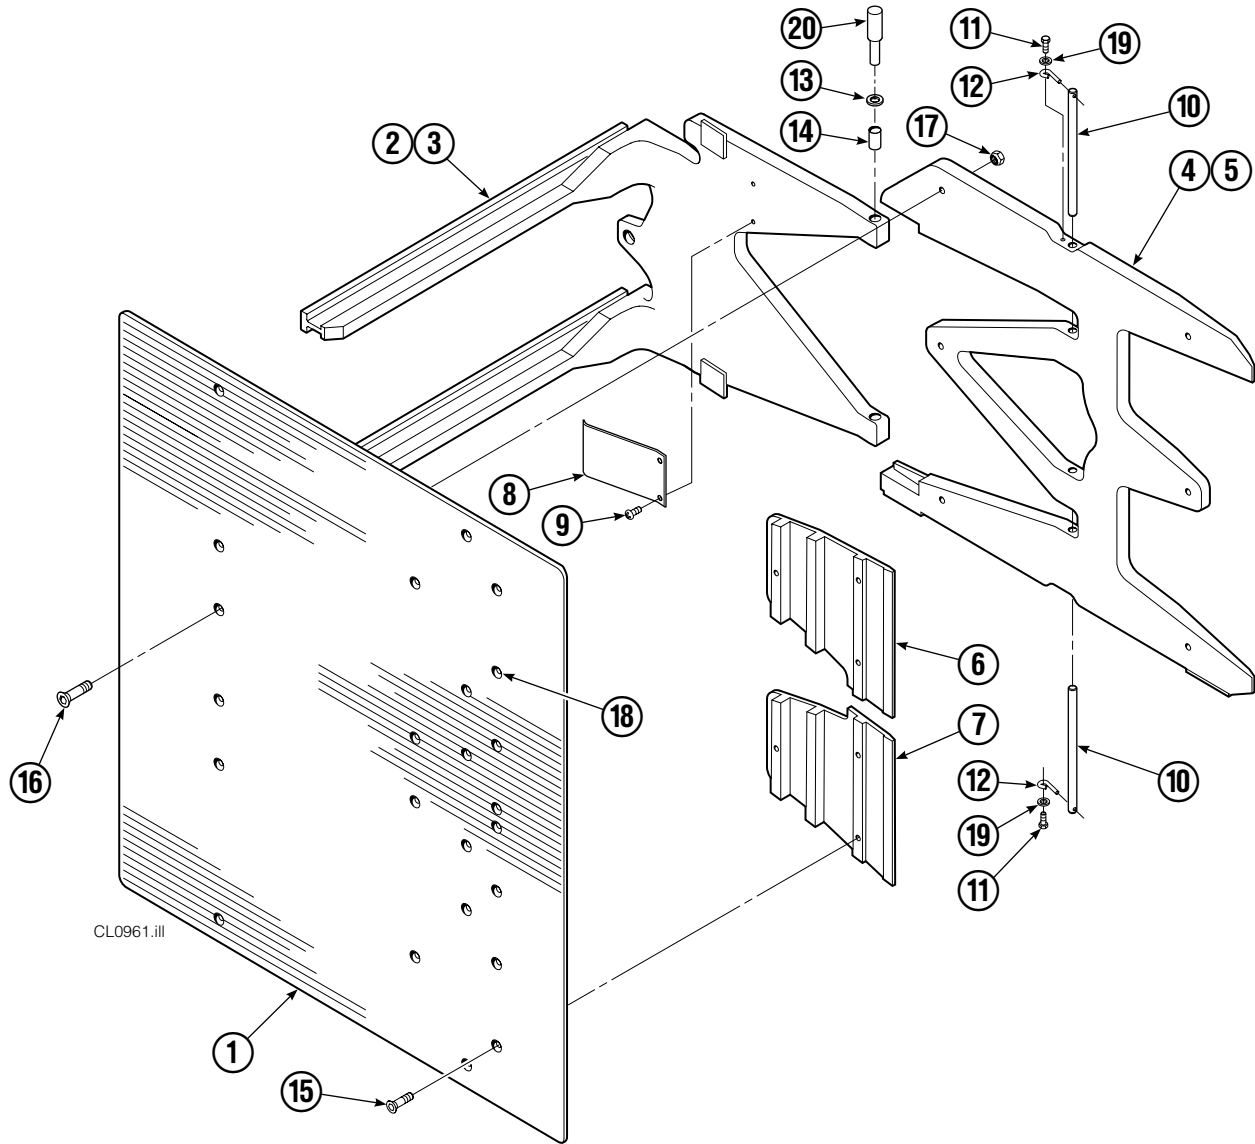

■ Includes two .015 Shims, and eight .020 Shims.

Reference: SK-6390.

▲ See Cylinder page or parts breakdown.

Cylinder

35D			
REF	QTY	PART NO.	DESCRIPTION
		671573	Cylinder Assembly
1	2	6510	■ Cotter Pin
2	2	667624	■ Nut Retainer
3	2	667625	■ Nut
4	1	671574	Shell
5	1	602580	Fitting
6	1	558400	Piston
7	1	2716	▲ O-Ring
8	1	662454	▲ Seal
9	1	667626	Washer
10	1	2787	▲ O-Ring
11	1	615130	▲ Back-Up Ring
12	1	667917	Retainer
13	1	662448	▲ Seal
14	1	638243	▲ Nylon Ring
15	1	636853	▲ Wiper
16	1	668031	Nut
17	1	671571	Rod
18	1	671049	▲ Seal Loader, Piston
19	1	671052	▲ Seal Loader, Retainer
		667995	Service Kit

● Included in Service Kit 667513.

■ For eliminating regeneration circuit only. See Technical Bulletin 121.

Reference: SK-5302.

Arms and Pads

25D							
REF	QTY	PART NO.	DESCRIPTION	REF	QTY	PART NO.	DESCRIPTION
1	2	222705	Contact Pad – 48x48 in.	11	4	787372	Capscrew, M8 x 20
2	1	220959	Arm – LH	12	4	682999	Eye Pin
3	1	221088	Arm – RH	13	8	675620	Washer, M10
4	1	210403	Stabilizer – LH	14	8	200590	Bushing
5	1	210406	Stabilizer – RH	15	12	766646	Capscrew, M10 x 20
6	2	210180	Filler Block – LH Upper/RH Lower	16	12	768706	Capscrew, M12 x 35
7	2	210179	Filler Block – RH Lower/RH Upper	17	12	773842	Nut, M12
8	2	210154	Spring	18	▲	676841	Contact Pad Repair Kit
9	4	203405	Capscrew, M10 x 16	19	4	787398	Washer, M8
10	4	210161	Pin	20	1	675626	Tool – Bushing Driver