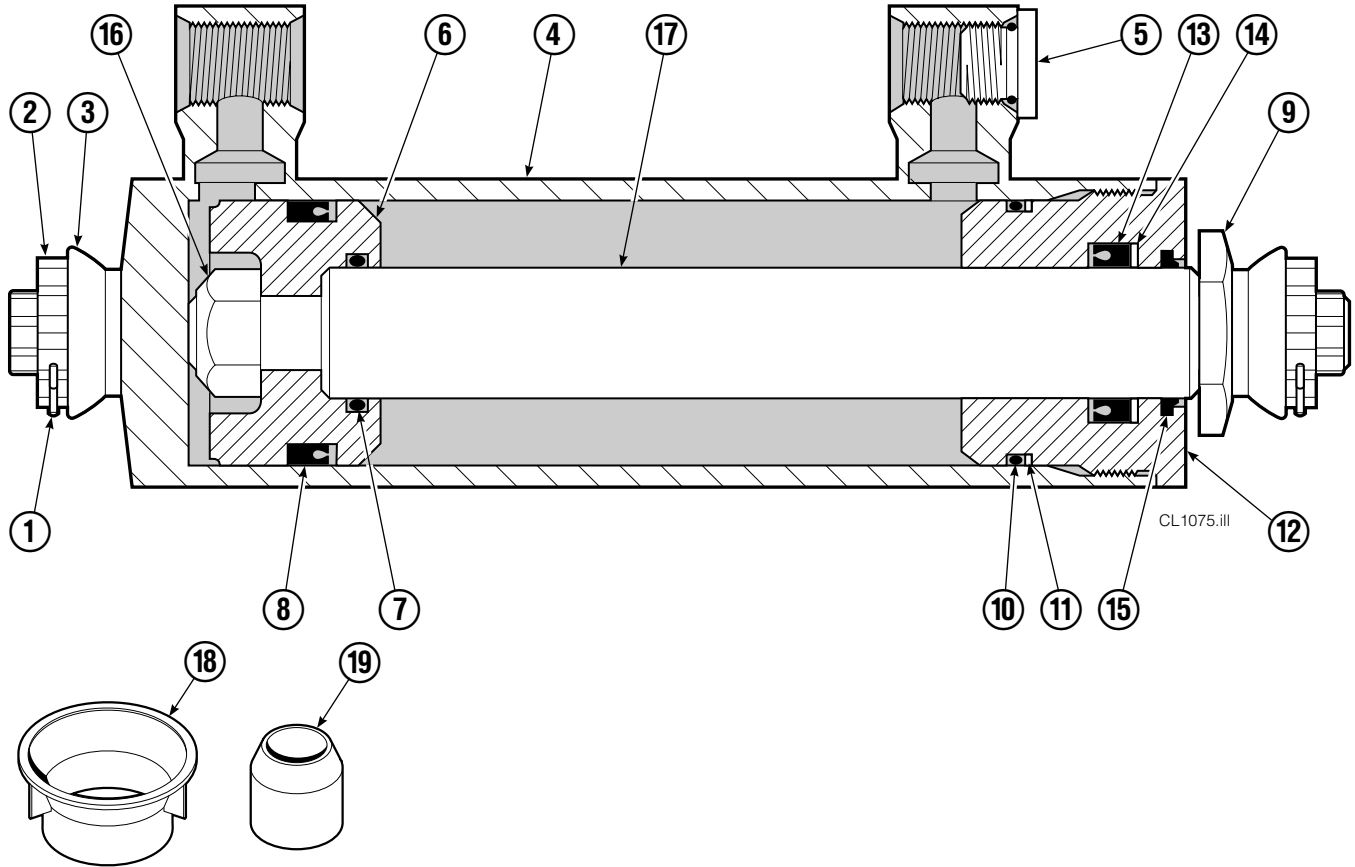

Base Unit Group

CL1114.iii

35D							
REF	QTY	PART NO.	DESCRIPTION	REF	QTY	PART NO.	DESCRIPTION
		3012891	Base Unit	15	2	763025	Nut, M12
1	2	210436	Hose, 24.75 in.	16	2	768414	Capscrew, M12x65
2	2	210449	Hose, 18.25 in.	17	4	208858	Bearing
3	1	675326	Shim Kit ■	18	4	667663	Bearing
4	2	209021	Washer, M10	19	4	208857	Bearing
5	1	601377	Fitting, 8-8	20	1	3011055	Mounting Plate - RH
6	2	684594	Capscrew, M10x20	21	1	3011054	Mounting Plate - LH
7	2	766646	Capscrew, M10x20	22	1	221417	Frame - Lower
8	2	671573	Cylinder ▲	23	1	669957	Plate
9	2	768953	Roll Pin - Inner	24	1	671545	Bumper - Lower
10	2	769009	Roll Pin - Outer	25	4	683001	Washer, M12
11	1	221280	Frame - Upper	26	4	768556	Capscrew, M12x45
12	16	202251	Washer	27	2	602580	Fitting, 8
13	8	684659	Capscrew, M12x75	28	6	611288	Fitting, 6-8
14	1	672331	Bumper	29	4	688387	Nut, M12

■ Includes two .015 Shims, and eight .020 Shims.

Reference: SK-6390.

▲ See Cylinder page or parts breakdown.

Cylinder

35D			
REF	QTY	PART NO.	DESCRIPTION
		671573	Cylinder Assembly
1	2	6510	■ Cotter Pin
2	2	667624	■ Nut Retainer
3	2	667625	■ Nut
4	1	671574	Shell
5	1	602580	Fitting
6	1	558400	Piston
7	1	2716	▲ O-Ring
8	1	662454	▲ Seal
9	1	667626	Washer
10	1	2787	▲ O-Ring
11	1	615130	▲ Back-Up Ring
12	1	667917	Retainer
13	1	662448	▲ Seal
14	1	638243	▲ Nylon Ring
15	1	636853	▲ Wiper
16	1	668031	Nut
17	1	671571	Rod
18	1	671049	▲ Seal Loader, Piston
19	1	671052	▲ Seal Loader, Retainer
		667995	Service Kit