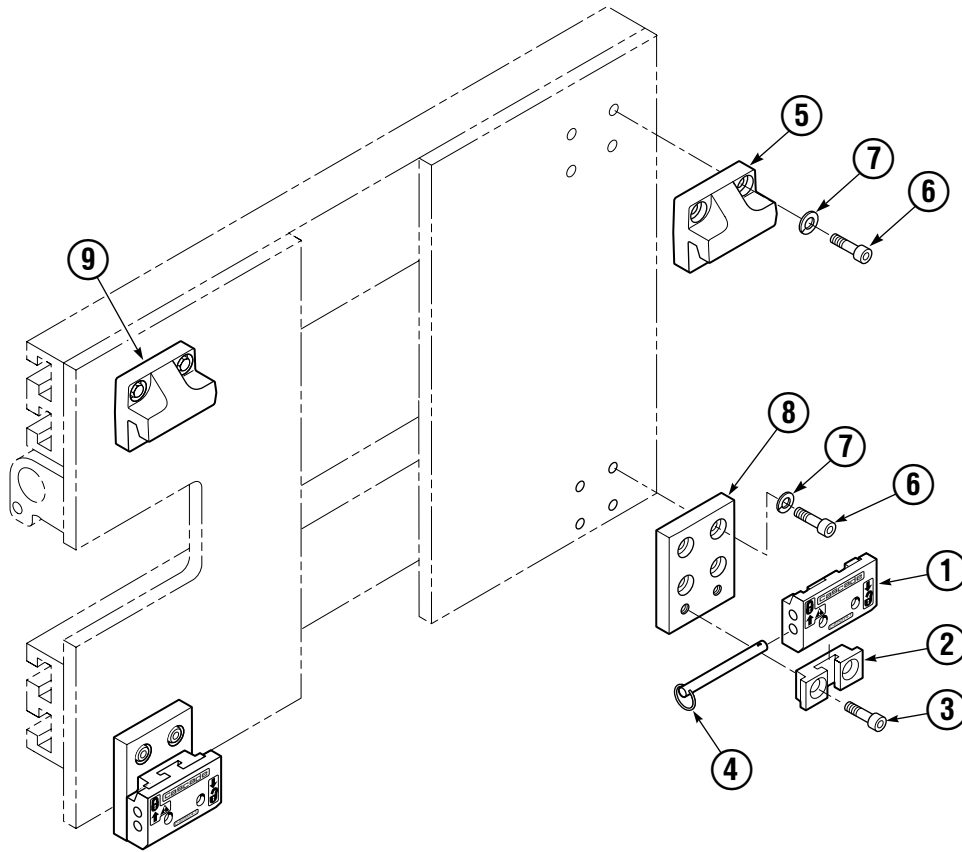

● Included in Service Kit 667513.

■ For eliminating regeneration circuit only. See Technical Bulletin 121.

Reference: SK-5302.

Arms and Pads

25D							
REF	QTY	PART NO.	DESCRIPTION	REF	QTY	PART NO.	DESCRIPTION
1	2	222705	Contact Pad – 48x48 in.	11	4	787372	Capscrew, M8 x 20
2	1	220959	Arm – LH	12	4	682999	Eye Pin
3	1	221088	Arm – RH	13	8	675620	Washer, M10
4	1	210403	Stabilizer – LH	14	8	200590	Bushing
5	1	210406	Stabilizer – RH	15	12	766646	Capscrew, M10 x 20
6	2	210180	Filler Block – LH Upper/RH Lower	16	12	768706	Capscrew, M12 x 35
7	2	210179	Filler Block – RH Lower/RH Upper	17	12	773842	Nut, M12
8	2	210154	Spring	18	▲	676841	Contact Pad Repair Kit
9	4	203405	Capscrew, M10 x 16	19	4	787398	Washer, M8
10	4	210161	Pin	20	1	675626	Tool – Bushing Driver

Reference: 210409, 210495, SK-6390, S-10436, S-10437.

▲ Repairs one hole.

Backrest Group

35D			
REF	QTY	PART NO.	DESCRIPTION
		221577	Backrest Group
1	1	669897	Backrest
2	8	768810	Capscrew, M10x30
3	8	667910	Washer, M10
4	8	674356	Tube End

Reference: SK-6390.

Mounting Group

CL0644.III

Class III			
REF	QTY	PART NO.	DESCRIPTION
		3011057	Mounting Group
		3011058	Lower Hook Group ▲
1	2	675957	Lower Hook
2	2	675958	Guide
3	4	685262	Capscrew
4	2	678832	Pin
5	1	650050	Upper Hook – RH
6	16	769573	Capscrew
7	16	678992	Lockwasher
8	2	3011053	Adapter Plate
9	1	666017	Upper Hook – LH