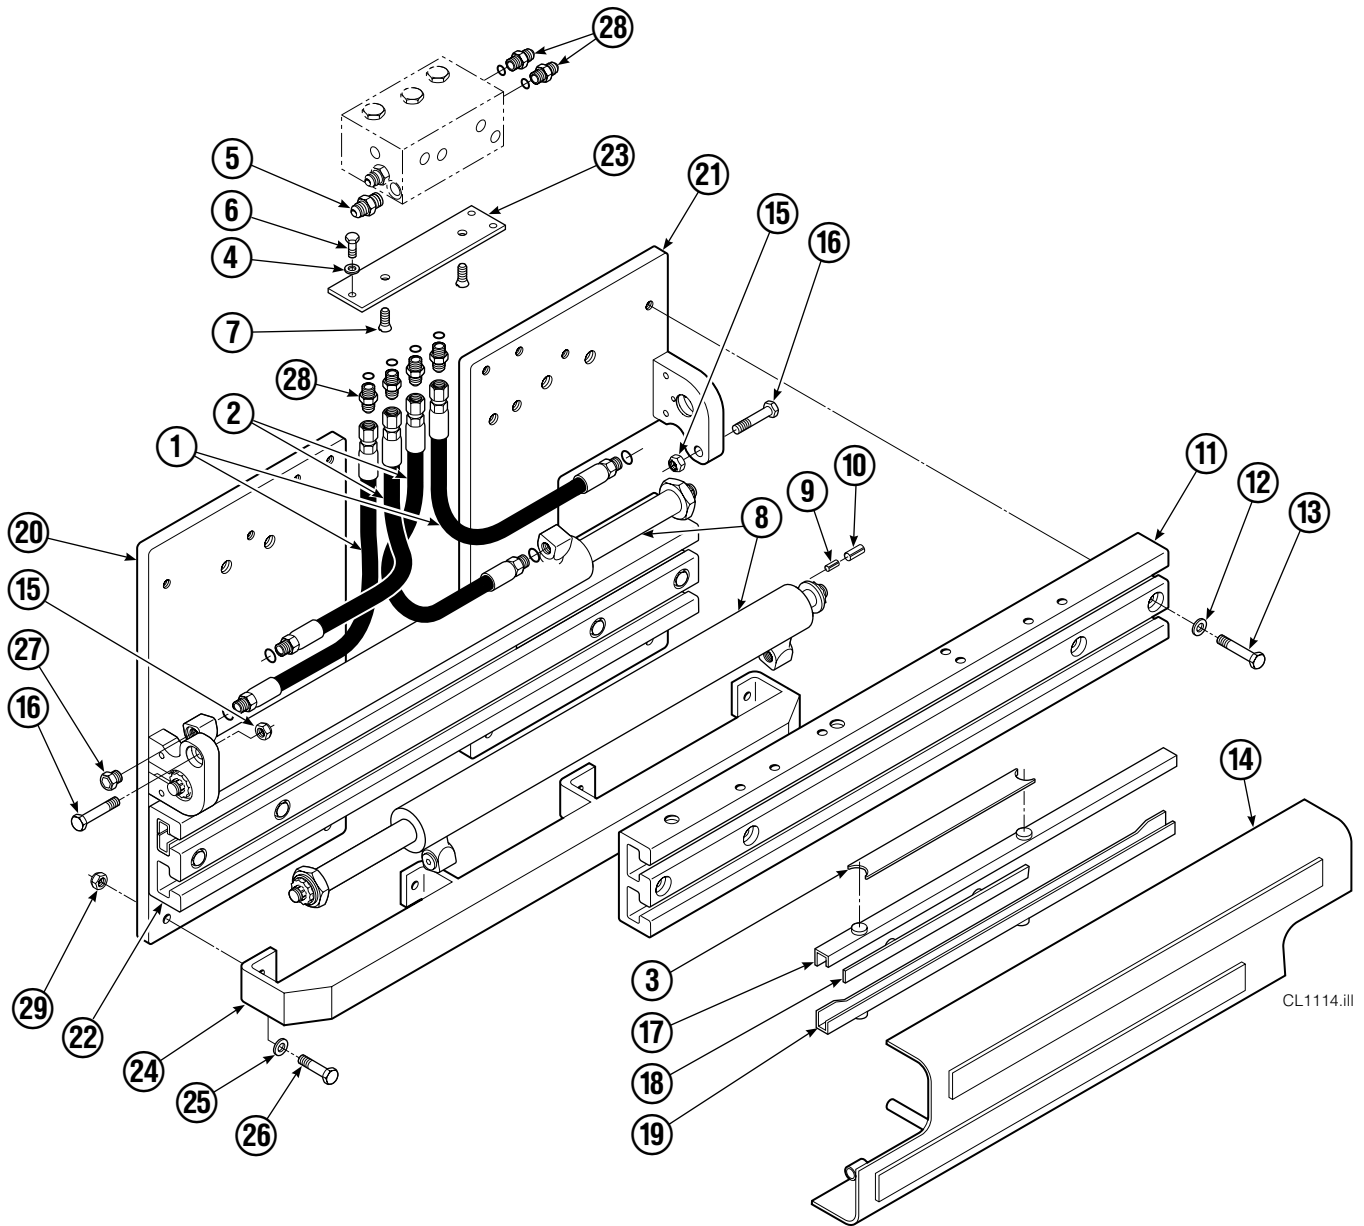

Internet: www.cascorp.com

Safety Decals

REF	QTY	PART NO.	DESCRIPTION
1	1	679150	No Step Decal
2	2	665595	No Hand Hold Decal
3	1	679059	Quick Change Hook Decal

Publications

PART NO.	DESCRIPTION
670487	Service Manual
670834	Operators Guide
670488	Installation Instructions
680664	Servicing Cascade Cylinders-VHS
679929	Tool Catalog
673964	Literature Index Order Form

Base Unit Group

CL1114.iii

35D							
REF	QTY	PART NO.	DESCRIPTION	REF	QTY	PART NO.	DESCRIPTION
		3012891	Base Unit	15	2	763025	Nut, M12
1	2	210436	Hose, 24.75 in.	16	2	768414	Capscrew, M12x65
2	2	210449	Hose, 18.25 in.	17	4	208858	Bearing
3	1	675326	Shim Kit ■	18	4	667663	Bearing
4	2	209021	Washer, M10	19	4	208857	Bearing
5	1	601377	Fitting, 8-8	20	1	3011055	Mounting Plate - RH
6	2	684594	Capscrew, M10x20	21	1	3011054	Mounting Plate - LH
7	2	766646	Capscrew, M10x20	22	1	221417	Frame - Lower
8	2	671573	Cylinder ▲	23	1	669957	Plate
9	2	768953	Roll Pin - Inner	24	1	671545	Bumper - Lower
10	2	769009	Roll Pin - Outer	25	4	683001	Washer, M12
11	1	221280	Frame - Upper	26	4	768556	Capscrew, M12x45
12	16	202251	Washer	27	2	602580	Fitting, 8
13	8	684659	Capscrew, M12x75	28	6	611288	Fitting, 6-8
14	1	672331	Bumper	29	4	688387	Nut, M12

■ Includes two .015 Shims, and eight .020 Shims.

Reference: SK-6390.

▲ See Cylinder page or parts breakdown.

Cylinder

35D			
REF	QTY	PART NO.	DESCRIPTION
		671573	Cylinder Assembly
1	2	6510	■ Cotter Pin
2	2	667624	■ Nut Retainer
3	2	667625	■ Nut
4	1	671574	Shell
5	1	602580	Fitting
6	1	558400	Piston
7	1	2716	▲ O-Ring
8	1	662454	▲ Seal
9	1	667626	Washer
10	1	2787	▲ O-Ring
11	1	615130	▲ Back-Up Ring
12	1	667917	Retainer
13	1	662448	▲ Seal
14	1	638243	▲ Nylon Ring
15	1	636853	▲ Wiper
16	1	668031	Nut
17	1	671571	Rod
18	1	671049	▲ Seal Loader, Piston
19	1	671052	▲ Seal Loader, Retainer
		667995	Service Kit