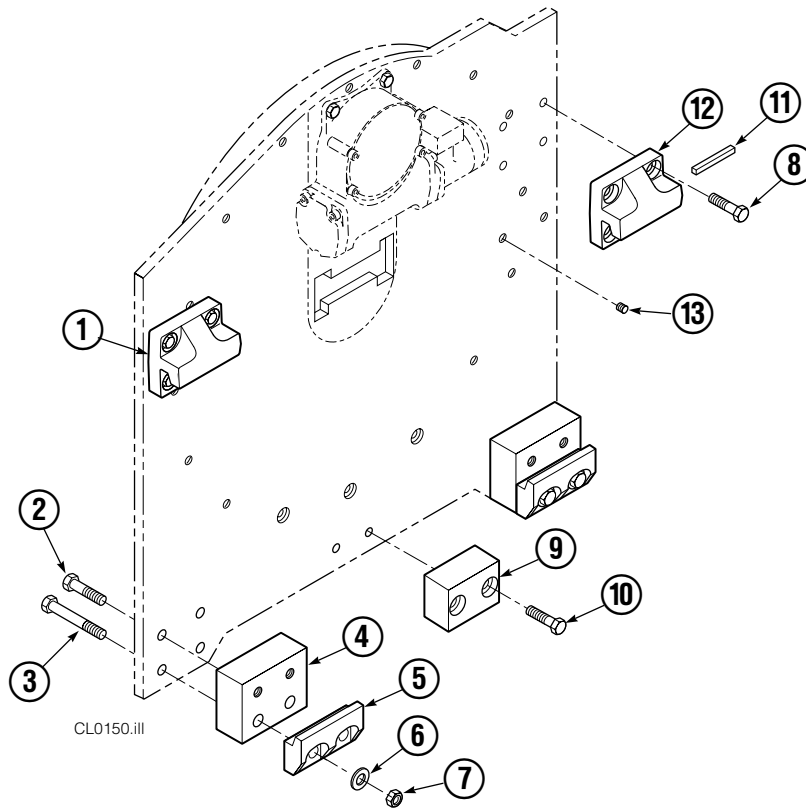

Adjustable Forks

65D					
REF	QTY	42" PART NO.	48" PART NO.	54" PART NO.	DESCRIPTION
		677217	677218	677219	Fork Assembly
1	1	677220	677221	677222	● Fork
2	1	622897	622897	622897	Handle
3	1	8007	8007	8007	Rivet
4	1	622898	622898	622898	Spring
5	1	622899	622899	622899	Pin
6	1	677260	677260	677260	■ Middle Hook

● Includes item 6 welded in place.

■ Required when using customer supplied forks.

Mounting Group

Class III, 0°			
REF	QTY	PART NO.	DESCRIPTION
		680632	Mounting Group
1	1	670527	Upper Hook – LH
2	4	641284	Capscrew, 5/8 NC x 2.25
3	4	669305	Capscrew, 5/8 NC x 5.00
4	2	682068	Spacer
5	2	675969	Lower Hook
6	4	667225	Washer
7	4	676281	Nut, 5/8
8	8	667369	Capscrew, 5/8 NC x 1.25
9	1	682067	Center Spacer
10	2	677828	Capscrew, 1/2 NC x 1.00
11	1	669344	Stop Kit
12	1	670528	Upper Hook – RH
13	2	631385	Plug, 5/8