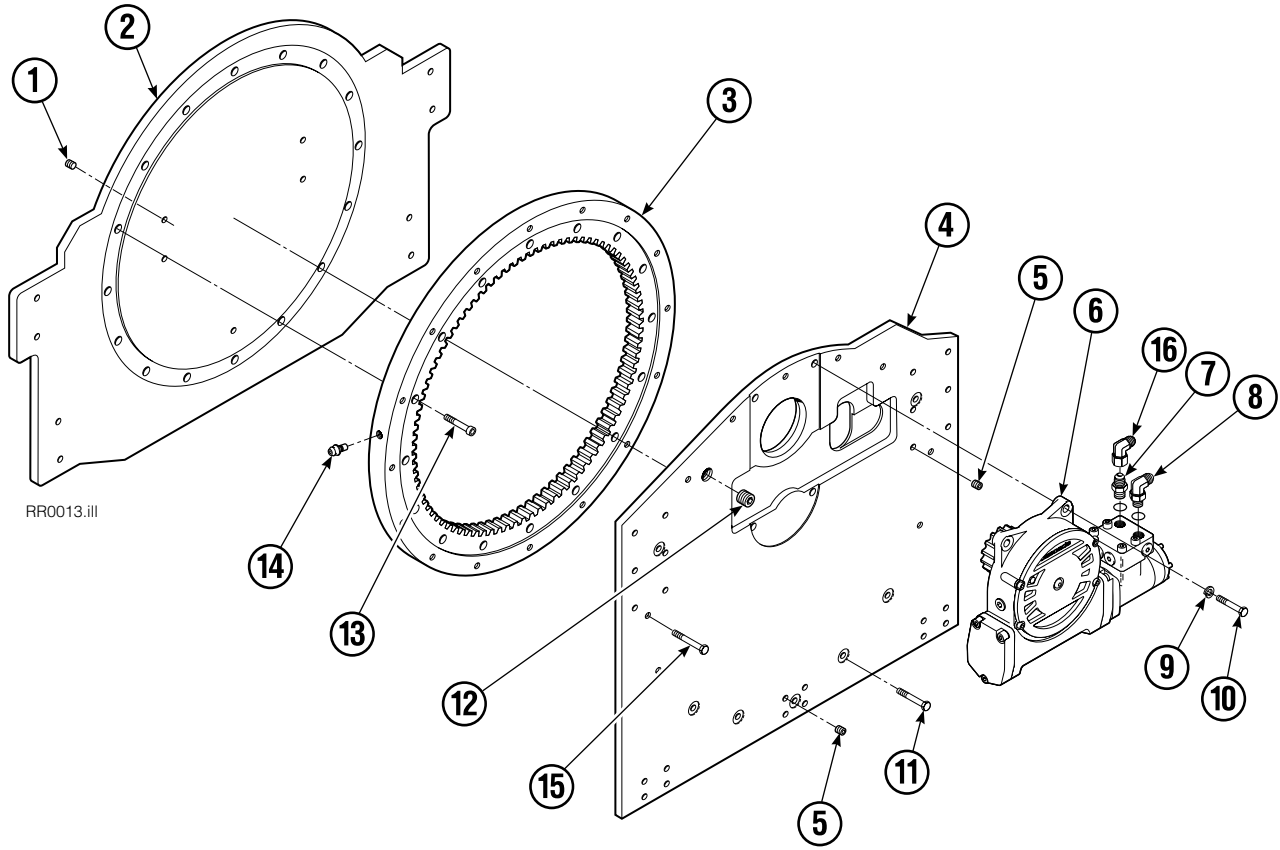

Internet: www.cascorp.com

Safety Decals

REF	QTY	PART NO.	DESCRIPTION
1	1	679150	No Step Decal

Publications

PART NO.	DESCRIPTION
672946	Service Manual
672714	Operators Guide
672327	Installation Instructions
679929	Tool Catalog
673964	Literature Index Order Form

Base Unit Group

RR0013.ill

65D			
REF	QTY	PART NO	DESCRIPTION
		682040	Base Unit Group
1	5	631428	Plug
2	1	677224	Faceplate
3	1	672828	Bearing Assembly
4	1	681820	Baseplate
5	2	631385	Plug
6	1	795491	Drive Group ●
7	1	601377	Fitting, 8-8
8	1	601250	Fitting, 8-8
9	4	6290	Lockwasher
10	4	661742	Capscrew, 1/2 NC x 1.25 GR5
11	7	643538	Capscrew, 1/2 NC x 1.50 GR8
12	1	6605	Plug
13	16	4505	Capscrew, 1/2 NC x 1.25 GR8
14	1	7401	Grease Fitting
15	9	643539	Capscrew, 1/2 NC x 1.75 GR8
16	1	605761	Fitting, 8-8
		672481	Bearing Service Kit