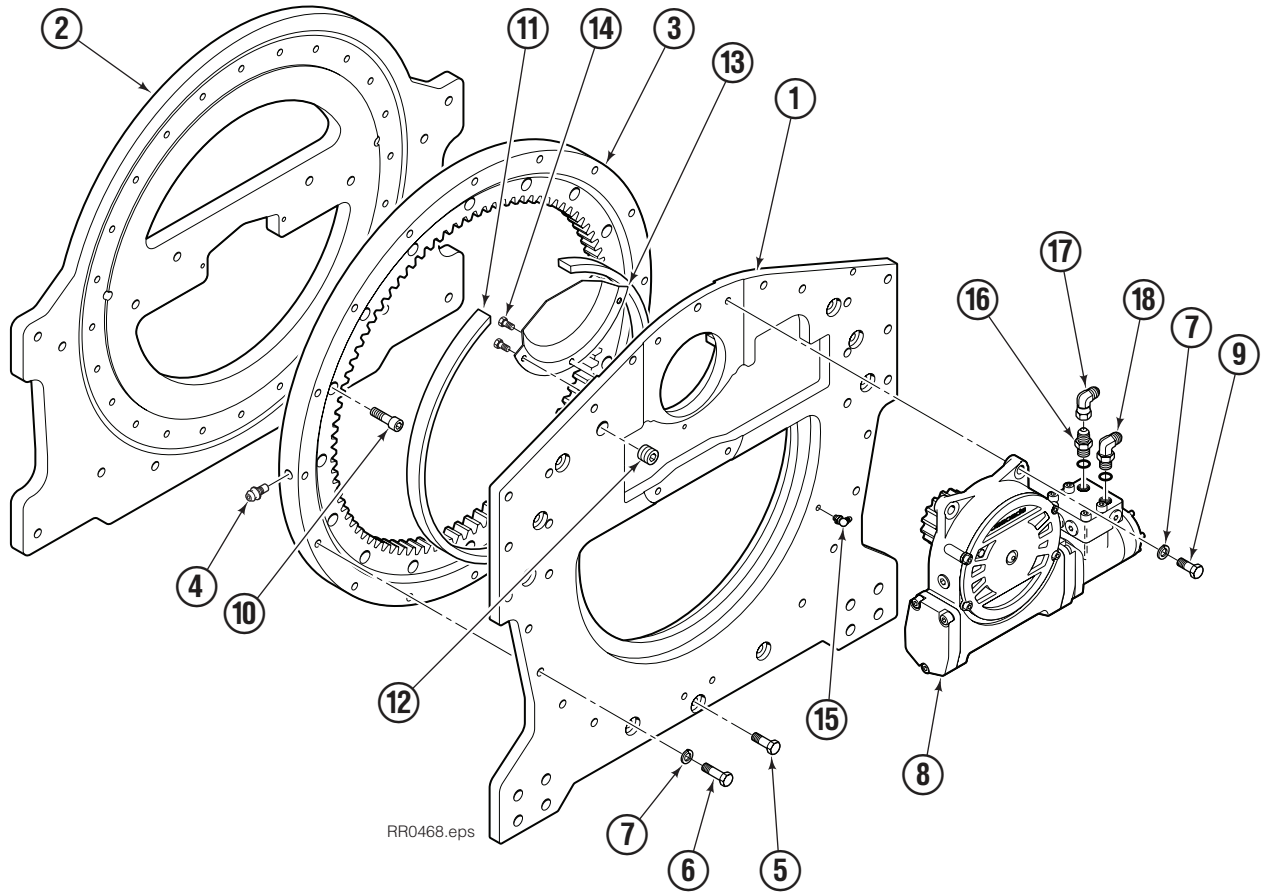

Internet: www.cascorp.com

Safety Decals

RR0026.eps

G Rotator			
REF	QTY	PART NO.	DESCRIPTION
1	1	679150	No Step Decal

Publications

G Rotator	
6073002	Installation Instructions
672714	Operator Guide
6073955	Service Manual
679929	Tool Catalog
673964	Literature Index Order Form

Rotator Group

RR0468.eps

55G			
REF	QTY	PART NO.	DESCRIPTION
		6052001	Rotator Group
1	1	6059682	Baseplate
2	1	6052006	Faceplate
3	1	213761	Bearing Assembly
4	1	7401	Grease Fitting
5	9	6057357	Capscrew, M12 x 45
6	13	213633	Capscrew, M12 x 50
7	17	683822	Lockwasher, M12
8	1	368073	Drive Group ◆
9	4	763021	Capscrew, M12 x 30
10	24	767596	Capscrew, M12 x 40
11	1	6036248	Seal
12	1	6605	Plug
13	1	6036287	Cover Plate
14	3	767961	Capscrew, M8 x 16
15	1	7406	Grease Fitting
16	1	601377	Fitting, 8-8 ■
17	1	605761	Fitting, 8-8 ■
18	1	601250	Fitting, 8-8 ■

REF	QTY	PART NO.	DESCRIPTION
		206406	Drive Motor
1	1	675478	Shaft
2	1	675477	Drive
3	1	675479	Spacer Plate
4	1	675480	■ Gerotor Set (101-1768-007)
4	1	685074	■ Gerotor Set (101-1768-009)
5	1	675482	End Cap
6	1	206405	● Service Kit
7	1	685089	■ Flange (101-1768-007)
7	1	685090	■ Flange (101-1768-009)