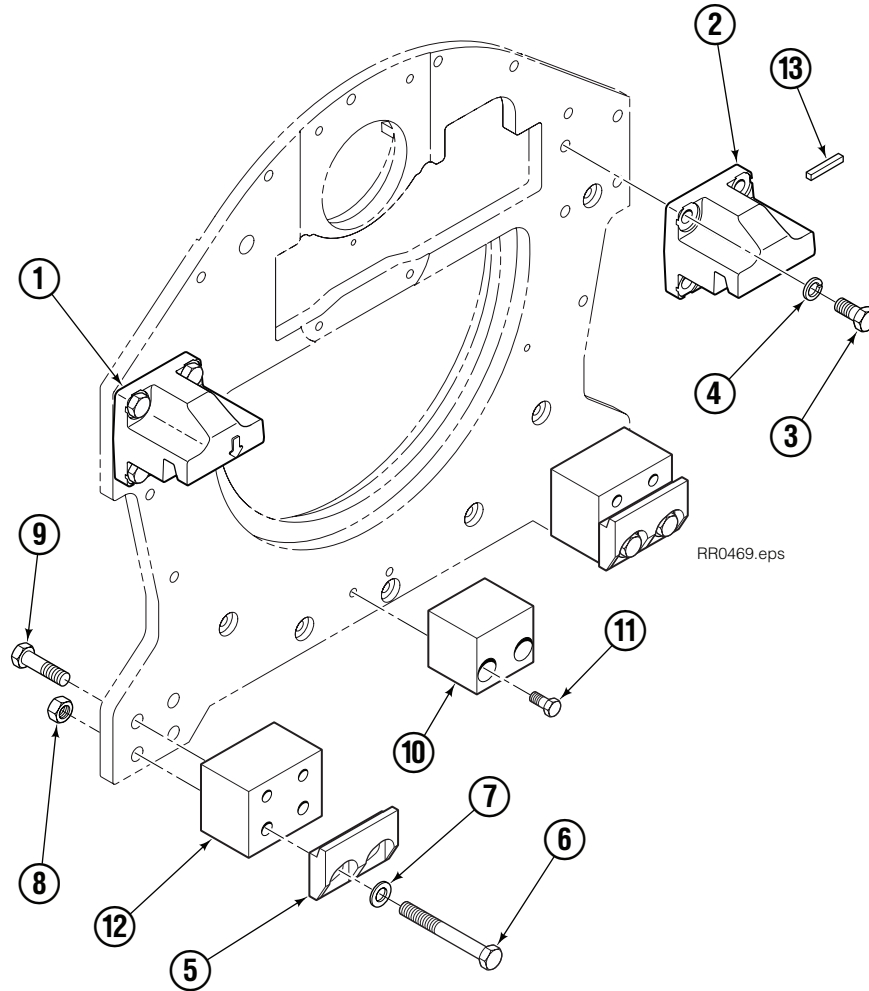

● Compatible with water glycol based hydraulic fluids.

Check Valve

REF	QTY	PART NO.	DESCRIPTION
		670549	Check Valve Assembly
1	2	609453	Fitting, 10
2	2	670552	Spring
3	2	670551	Guide
4	2	7020	Ball
5	2	602580	Fitting, 8
6	2	673989	Spring
7	1	670550	Body
8	1	670553	Spool

Fork Bar Group

55G			
REF	QTY	PART NO.	DESCRIPTION
		6052557	Fork Bar Group
1	1	6052220	Upper Bar
2	1	6052221	Lower Bar
3	16	769575	Capscrew, M16 x 40
4	16	678992	Lockwasher, M16
5	2	6052240	Keeper
6	4	680084	Capscrew, M12 x 25
7	4	683822	Lockwasher, M12

Fork Group

55G			
REF	QTY	PART NO.	DESCRIPTION
		6052636	Fork Assembly
1	1	6052631	Fork
2	1	7000209	Knob ◆
3	1	7000194	Pin ◆
4	1	7000210	Coiled Spring Pin ◆

◆ Included in Pin Kit 7000031.

Bolt-On Mounting Group