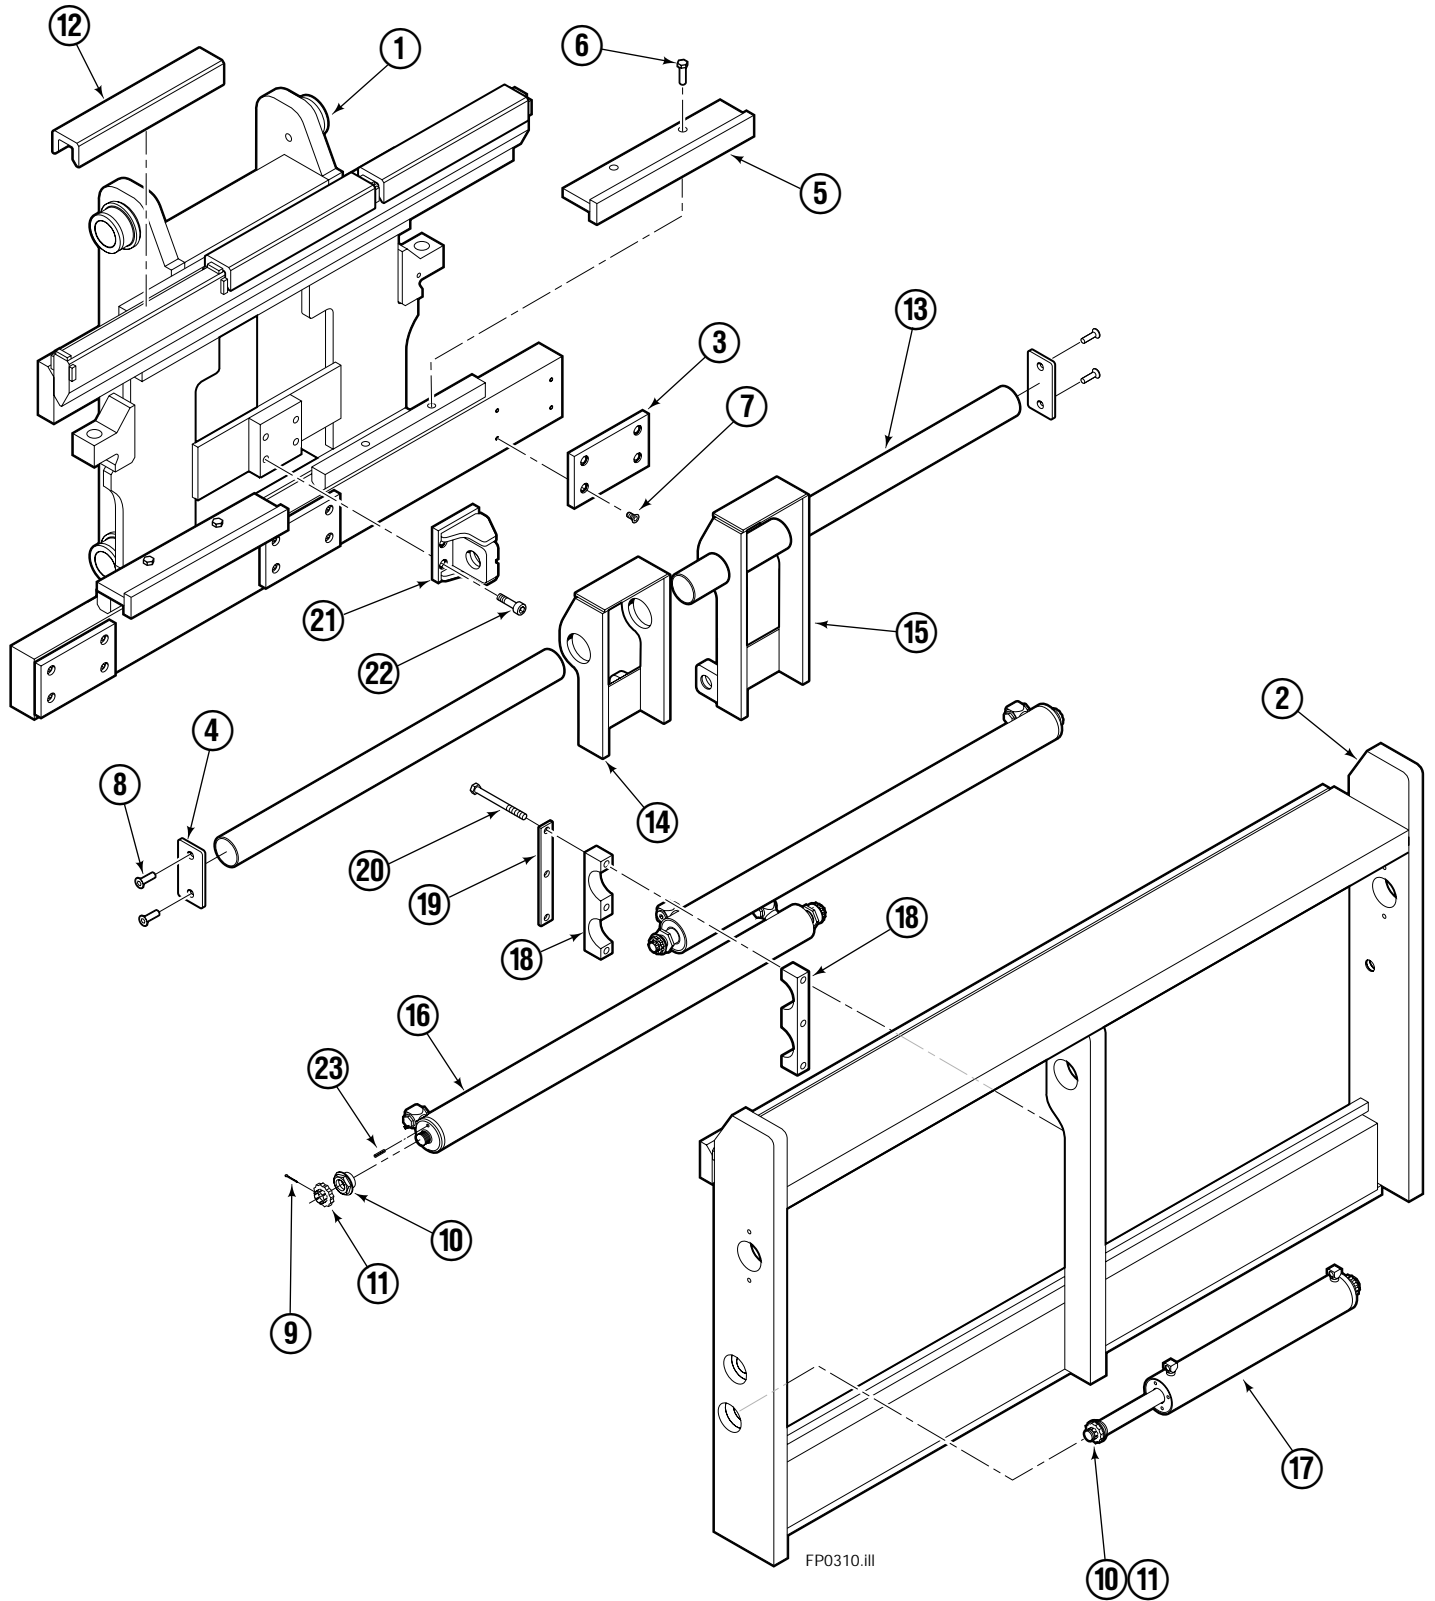

Carriage Assembly

Carriage Assembly

REF	QTY	PART NO.	DESCRIPTION
		3017108	Carriage Assembly
1	1	3017109	Carriage
2	1	3017110	Frame
3	3	3014339	Bearing
4	2	3014483	End Cap
5	2	3014723	Hook
6	4	689997	Capscrew
7	12	766646	Capscrew
8	4	755028	Capscrew
9	2	6513	Cotter Pin
10	4	677927	Nut
11	4	677909	Retainer
12	3	3014482	Bearing
13	2	3017135	Shaft
14	1	3017136	Fork Carrier, RH
15	1	3017140	Fork Carrier, LH
16	2	3017128	Cylinder ▲
17	1	3017144	Cylinder ▲
18	2	3016815	Clamp
19	1	3014344	Clamp Support
20	3	768222	Capscrew
21	1	3017156	Cylinder Lug
22	4	769573	Capscrew
23	1	7964	Roll Pin

▲ See Cylinder page for parts breakdown.

Cylinder

300J			
REF	QTY	PART NO.	DESCRIPTION
		3017128	Cylinder Assembly
1	2	6510	Cotter Pin ■
2	2	667624	Nut Retainer ■
3	2	667625	Nut ■
4	1	3017129	Shell
5	1	602580	Fitting
6	1	670891	Piston
7	1	2716	O-Ring ▲
8	1	662454	Seal ▲
9	2	638249	Nylon Ring ▲
10	1	2787	O-Ring ▲
11	1	615130	Back-Up Ring ▲
12	1	667917	Retainer
13	1	662448	Seal ▲
14	1	638243	Nylon Ring ▲
15	1	636853	Wiper ▲
16	1	667623	Nut
17	1	3017131	Rod
18	1	667626	Washer
19	1	660761	Bearing
20	1	3017130	Spacer
21	1	667609	Restrictor Cartridge ●
22	1	671049	Seal Loader, Piston ▲
23	1	671052	Seal Loader, Retainer ▲
		667995	Service Kit

▲ Included in Service Kit 667995.

■ Included in Nut Service Kit 668926.

● Not included in Cylinder Assembly.

Reference: S-7662.

Cylinder

CL0128.ill

300J			
REF	QTY	PART NO.	DESCRIPTION
		3017144	Cylinder Assembly
1	1	561049	Nut
2	1	667609	Restrictor Cartridge ●
3	1	555023	Retainer
4	1	63685	Wiper
5	1	662462	Seal ▲
6	1	558404	Piston
7	1	2785	O-Ring ▲
8	1	3017145	Shell
9	1	3017146	Rod
10	1	2801	O-Ring ▲
11	1	602580	Fitting
12	1	563977	Back-Up Ring ▲
13	1	554960	Seal ▲
14	1	638248	Back-Up Ring
15	1	6513	Cotter Pin
16	1	677909	Retainer
17	1	677927	Nut
18	1	3017147	Spacer
	1	679608	Nut Service Kit (items 15, 16, 17)
	1	557012	Service Kit