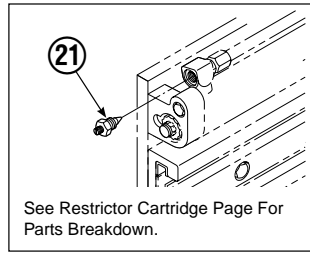

Carriage Assembly

Carriage Assembly

REF	QTY	PART NO.	DESCRIPTION
		3017108	Carriage Assembly
1	1	3017109	Carriage
2	1	3017110	Frame
3	3	3014339	Bearing
4	2	3014483	End Cap
5	2	3014723	Hook
6	4	689997	Capscrew
7	12	766646	Capscrew
8	4	755028	Capscrew
9	2	6513	Cotter Pin
10	4	677927	Nut
11	4	677909	Retainer
12	3	3014482	Bearing
13	2	3017135	Shaft
14	1	3017136	Fork Carrier, RH
15	1	3017140	Fork Carrier, LH
16	2	3017128	Cylinder ▲
17	1	3017144	Cylinder ▲
18	2	3016815	Clamp
19	1	3014344	Clamp Support
20	3	768222	Capscrew
21	1	3017156	Cylinder Lug
22	4	769573	Capscrew
23	1	7964	Roll Pin

▲ See Cylinder page for parts breakdown.

Cylinder

300J			
REF	QTY	PART NO.	DESCRIPTION
		3017128	Cylinder Assembly
1	2	6510	Cotter Pin ■
2	2	667624	Nut Retainer ■
3	2	667625	Nut ■
4	1	3017129	Shell
5	1	602580	Fitting
6	1	670891	Piston
7	1	2716	O-Ring ▲
8	1	662454	Seal ▲
9	2	638249	Nylon Ring ▲
10	1	2787	O-Ring ▲
11	1	615130	Back-Up Ring ▲
12	1	667917	Retainer
13	1	662448	Seal ▲
14	1	638243	Nylon Ring ▲
15	1	636853	Wiper ▲
16	1	667623	Nut
17	1	3017131	Rod
18	1	667626	Washer
19	1	660761	Bearing
20	1	3017130	Spacer
21	1	667609	Restrictor Cartridge ●
22	1	671049	Seal Loader, Piston ▲
23	1	671052	Seal Loader, Retainer ▲
		667995	Service Kit

▲ Included in Service Kit 667995.

■ Included in Nut Service Kit 668926.

● Not included in Cylinder Assembly.

Reference: S-7662.

Cylinder

CL0128.ill

300J			
REF	QTY	PART NO.	DESCRIPTION
		3017144	Cylinder Assembly
1	1	561049	Nut
2	1	667609	Restrictor Cartridge ●
3	1	555023	Retainer
4	1	63685	Wiper
5	1	662462	Seal ▲
6	1	558404	Piston
7	1	2785	O-Ring ▲
8	1	3017145	Shell
9	1	3017146	Rod
10	1	2801	O-Ring ▲
11	1	602580	Fitting
12	1	563977	Back-Up Ring ▲
13	1	554960	Seal ▲
14	1	638248	Back-Up Ring
15	1	6513	Cotter Pin
16	1	677909	Retainer
17	1	677927	Nut
18	1	3017147	Spacer
	1	679608	Nut Service Kit (items 15, 16, 17)
	1	557012	Service Kit