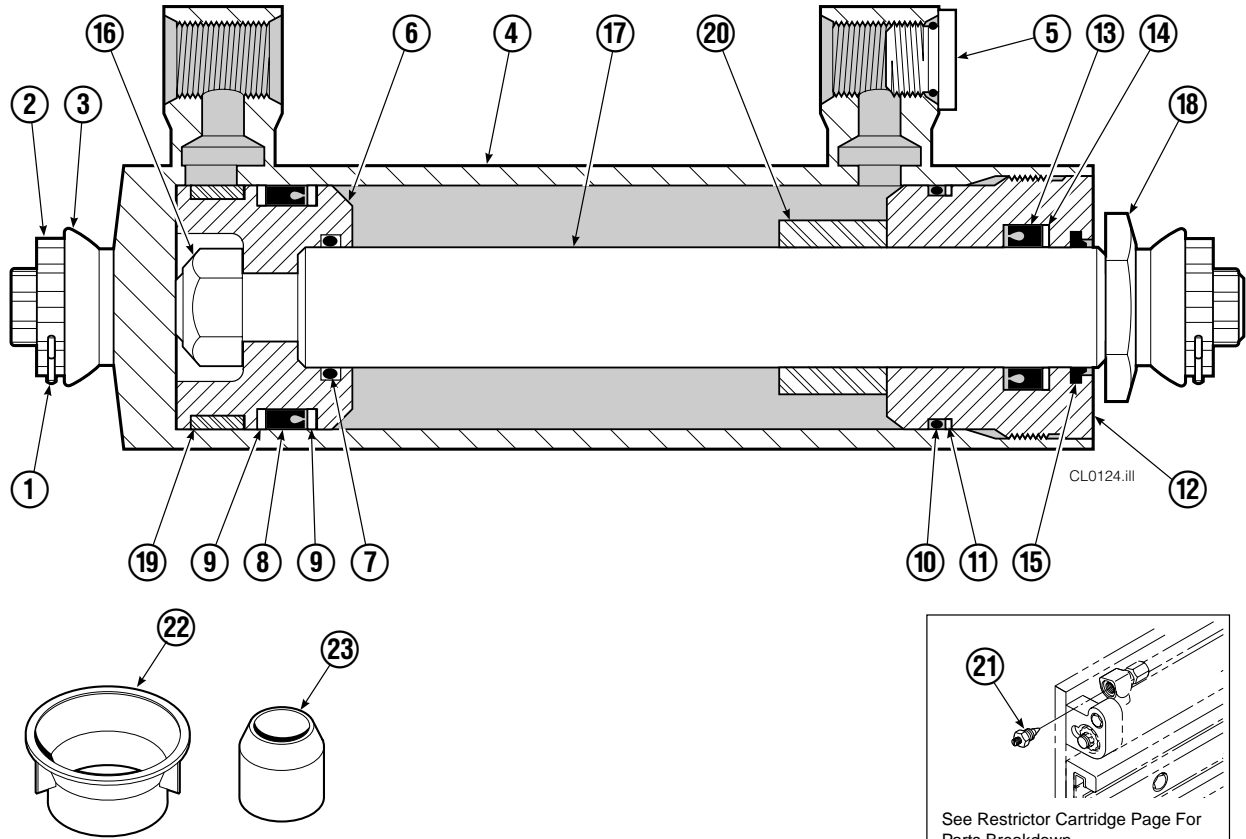

Carriage Assembly

Carriage Assembly

REF	QTY	PART NO.	DESCRIPTION
		3017108	Carriage Assembly
1	1	3017109	Carriage
2	1	3017110	Frame
3	3	3014339	Bearing
4	2	3014483	End Cap
5	2	3014723	Hook
6	4	689997	Capscrew
7	12	766646	Capscrew
8	4	755028	Capscrew
9	2	6513	Cotter Pin
10	4	677927	Nut
11	4	677909	Retainer
12	3	3014482	Bearing
13	2	3017135	Shaft
14	1	3017136	Fork Carrier, RH
15	1	3017140	Fork Carrier, LH
16	2	3017128	Cylinder ▲
17	1	3017144	Cylinder ▲
18	2	3016815	Clamp
19	1	3014344	Clamp Support
20	3	768222	Capscrew
21	1	3017156	Cylinder Lug
22	4	769573	Capscrew
23	1	7964	Roll Pin

▲ See Cylinder page for parts breakdown.

Cylinder

300J			
REF	QTY	PART NO.	DESCRIPTION
		3017128	Cylinder Assembly
1	2	6510	Cotter Pin ■
2	2	667624	Nut Retainer ■
3	2	667625	Nut ■
4	1	3017129	Shell
5	1	602580	Fitting
6	1	670891	Piston
7	1	2716	O-Ring ▲
8	1	662454	Seal ▲
9	2	638249	Nylon Ring ▲
10	1	2787	O-Ring ▲
11	1	615130	Back-Up Ring ▲
12	1	667917	Retainer
13	1	662448	Seal ▲
14	1	638243	Nylon Ring ▲
15	1	636853	Wiper ▲
16	1	667623	Nut
17	1	3017131	Rod
18	1	667626	Washer
19	1	660761	Bearing
20	1	3017130	Spacer
21	1	667609	Restrictor Cartridge ●
22	1	671049	Seal Loader, Piston ▲
23	1	671052	Seal Loader, Retainer ▲
		667995	Service Kit

▲ Included in Service Kit 667995.

■ Included in Nut Service Kit 668926.

● Not included in Cylinder Assembly.

Reference: S-7662.

Cylinder

CL0128.ill

300J			
REF	QTY	PART NO.	DESCRIPTION
		3017144	Cylinder Assembly
1	1	561049	Nut
2	1	667609	Restrictor Cartridge ●
3	1	555023	Retainer
4	1	63685	Wiper
5	1	662462	Seal ▲
6	1	558404	Piston
7	1	2785	O-Ring ▲
8	1	3017145	Shell
9	1	3017146	Rod
10	1	2801	O-Ring ▲
11	1	602580	Fitting
12	1	563977	Back-Up Ring ▲
13	1	554960	Seal ▲
14	1	638248	Back-Up Ring
15	1	6513	Cotter Pin
16	1	677909	Retainer
17	1	677927	Nut
18	1	3017147	Spacer
	1	679608	Nut Service Kit (items 15, 16, 17)
	1	557012	Service Kit