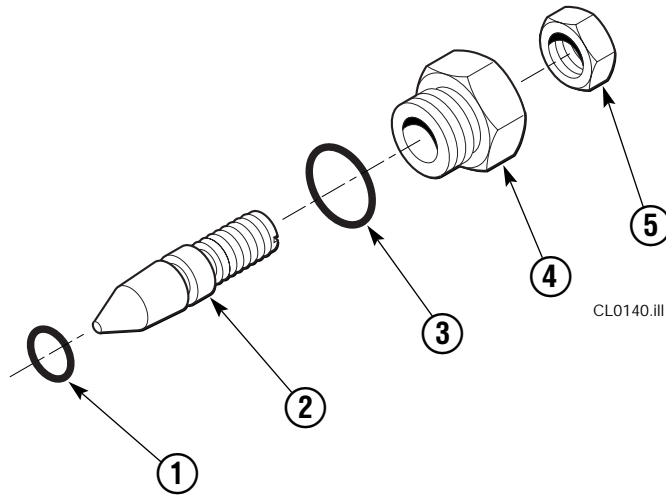

▲ See Cylinder page for parts breakdown.

Cylinder

300J			
REF	QTY	PART NO.	DESCRIPTION
		3017128	Cylinder Assembly
1	2	6510	Cotter Pin ■
2	2	667624	Nut Retainer ■
3	2	667625	Nut ■
4	1	3017129	Shell
5	1	602580	Fitting
6	1	670891	Piston
7	1	2716	O-Ring ▲
8	1	662454	Seal ▲
9	2	638249	Nylon Ring ▲
10	1	2787	O-Ring ▲
11	1	615130	Back-Up Ring ▲
12	1	667917	Retainer
13	1	662448	Seal ▲
14	1	638243	Nylon Ring ▲
15	1	636853	Wiper ▲
16	1	667623	Nut
17	1	3017131	Rod
18	1	667626	Washer
19	1	660761	Bearing
20	1	3017130	Spacer
21	1	667609	Restrictor Cartridge ●
22	1	671049	Seal Loader, Piston ▲
23	1	671052	Seal Loader, Retainer ▲
		667995	Service Kit

▲ Included in Service Kit 667995.

■ Included in Nut Service Kit 668926.

● Not included in Cylinder Assembly.

Reference: S-7662.

Cylinder

CL0128.ill

300J			
REF	QTY	PART NO.	DESCRIPTION
		3017144	Cylinder Assembly
1	1	561049	Nut
2	1	667609	Restrictor Cartridge ●
3	1	555023	Retainer
4	1	63685	Wiper
5	1	662462	Seal ▲
6	1	558404	Piston
7	1	2785	O-Ring ▲
8	1	3017145	Shell
9	1	3017146	Rod
10	1	2801	O-Ring ▲
11	1	602580	Fitting
12	1	563977	Back-Up Ring ▲
13	1	554960	Seal ▲
14	1	638248	Back-Up Ring
15	1	6513	Cotter Pin
16	1	677909	Retainer
17	1	677927	Nut
18	1	3017147	Spacer
	1	679608	Nut Service Kit (items 15, 16, 17)
	1	557012	Service Kit

● See Restrictor Cartridge parts breakdown.

▲ Included in Service Kit 557012.

Reference: S-6112, S-6113.

Restrictor Cartridge

REF	QTY	PART NO.	DESCRIPTION
		667609	Restrictor Cartridge
1	1	2701	O-Ring
2	1	667611	Plunger
3	1	2841	O-Ring
4	1	667610	Plug - Special
5	1	5716	Jam Nut