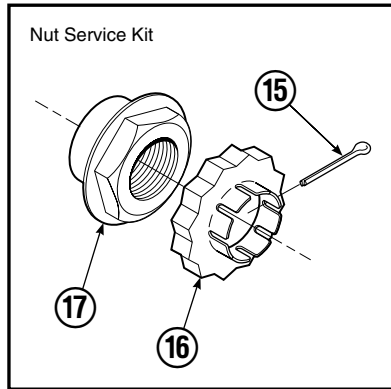

▲ See Cylinder page for parts breakdown.

Cylinder

300J			
REF	QTY	PART NO.	DESCRIPTION
		3017128	Cylinder Assembly
1	2	6510	Cotter Pin ■
2	2	667624	Nut Retainer ■
3	2	667625	Nut ■
4	1	3017129	Shell
5	1	602580	Fitting
6	1	670891	Piston
7	1	2716	O-Ring ▲
8	1	662454	Seal ▲
9	2	638249	Nylon Ring ▲
10	1	2787	O-Ring ▲
11	1	615130	Back-Up Ring ▲
12	1	667917	Retainer
13	1	662448	Seal ▲
14	1	638243	Nylon Ring ▲
15	1	636853	Wiper ▲
16	1	667623	Nut
17	1	3017131	Rod
18	1	667626	Washer
19	1	660761	Bearing
20	1	3017130	Spacer
21	1	667609	Restrictor Cartridge ●
22	1	671049	Seal Loader, Piston ▲
23	1	671052	Seal Loader, Retainer ▲
		667995	Service Kit

▲ Included in Service Kit 667995.

■ Included in Nut Service Kit 668926.

● Not included in Cylinder Assembly.

Reference: S-7662.

Cylinder

CL0128.ill

300J			
REF	QTY	PART NO.	DESCRIPTION
		3017144	Cylinder Assembly
1	1	561049	Nut
2	1	667609	Restrictor Cartridge ●
3	1	555023	Retainer
4	1	63685	Wiper
5	1	662462	Seal ▲
6	1	558404	Piston
7	1	2785	O-Ring ▲
8	1	3017145	Shell
9	1	3017146	Rod
10	1	2801	O-Ring ▲
11	1	602580	Fitting
12	1	563977	Back-Up Ring ▲
13	1	554960	Seal ▲
14	1	638248	Back-Up Ring
15	1	6513	Cotter Pin
16	1	677909	Retainer
17	1	677927	Nut
18	1	3017147	Spacer
	1	679608	Nut Service Kit (items 15, 16, 17)
	1	557012	Service Kit

● See Restrictor Cartridge parts breakdown.

▲ Included in Service Kit 557012.

Reference: S-6112, S-6113.

Restrictor Cartridge

REF	QTY	PART NO.	DESCRIPTION
		667609	Restrictor Cartridge
1	1	2701	O-Ring
2	1	667611	Plunger
3	1	2841	O-Ring
4	1	667610	Plug - Special
5	1	5716	Jam Nut