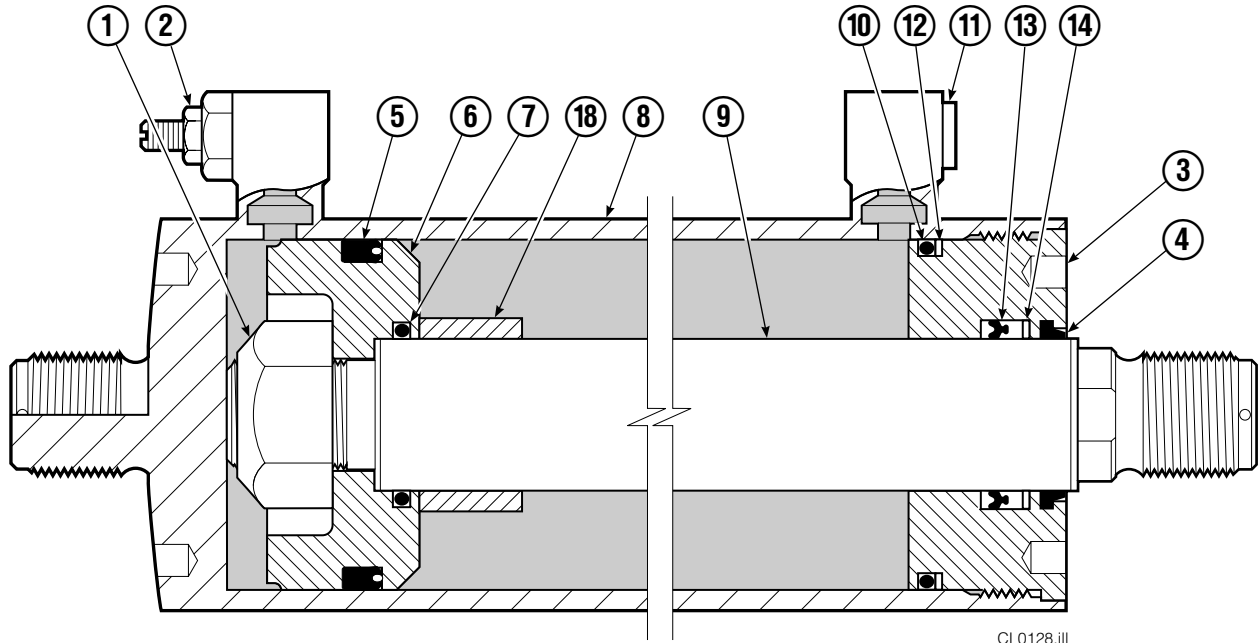

Carriage Assembly

Carriage Assembly

REF	QTY	PART NO.	DESCRIPTION
		3017108	Carriage Assembly
1	1	3017109	Carriage
2	1	3017110	Frame
3	3	3014339	Bearing
4	2	3014483	End Cap
5	2	3014723	Hook
6	4	689997	Capscrew
7	12	766646	Capscrew
8	4	755028	Capscrew
9	2	6513	Cotter Pin
10	4	677927	Nut
11	4	677909	Retainer
12	3	3014482	Bearing
13	2	3017135	Shaft
14	1	3017136	Fork Carrier, RH
15	1	3017140	Fork Carrier, LH
16	2	3017128	Cylinder ▲
17	1	3017144	Cylinder ▲
18	2	3016815	Clamp
19	1	3014344	Clamp Support
20	3	768222	Capscrew
21	1	3017156	Cylinder Lug
22	4	769573	Capscrew
23	1	7964	Roll Pin

▲ See Cylinder page for parts breakdown.

Cylinder

300J			
REF	QTY	PART NO.	DESCRIPTION
		3017128	Cylinder Assembly
1	2	6510	Cotter Pin ■
2	2	667624	Nut Retainer ■
3	2	667625	Nut ■
4	1	3017129	Shell
5	1	602580	Fitting
6	1	670891	Piston
7	1	2716	O-Ring ▲
8	1	662454	Seal ▲
9	2	638249	Nylon Ring ▲
10	1	2787	O-Ring ▲
11	1	615130	Back-Up Ring ▲
12	1	667917	Retainer
13	1	662448	Seal ▲
14	1	638243	Nylon Ring ▲
15	1	636853	Wiper ▲
16	1	667623	Nut
17	1	3017131	Rod
18	1	667626	Washer
19	1	660761	Bearing
20	1	3017130	Spacer
21	1	667609	Restrictor Cartridge ●
22	1	671049	Seal Loader, Piston ▲
23	1	671052	Seal Loader, Retainer ▲
		667995	Service Kit

▲ Included in Service Kit 667995.

■ Included in Nut Service Kit 668926.

● Not included in Cylinder Assembly.

Reference: S-7662.

Cylinder

CL0128.ill

300J			
REF	QTY	PART NO.	DESCRIPTION
		3017144	Cylinder Assembly
1	1	561049	Nut
2	1	667609	Restrictor Cartridge ●
3	1	555023	Retainer
4	1	63685	Wiper
5	1	662462	Seal ▲
6	1	558404	Piston
7	1	2785	O-Ring ▲
8	1	3017145	Shell
9	1	3017146	Rod
10	1	2801	O-Ring ▲
11	1	602580	Fitting
12	1	563977	Back-Up Ring ▲
13	1	554960	Seal ▲
14	1	638248	Back-Up Ring
15	1	6513	Cotter Pin
16	1	677909	Retainer
17	1	677927	Nut
18	1	3017147	Spacer
	1	679608	Nut Service Kit (items 15, 16, 17)
	1	557012	Service Kit