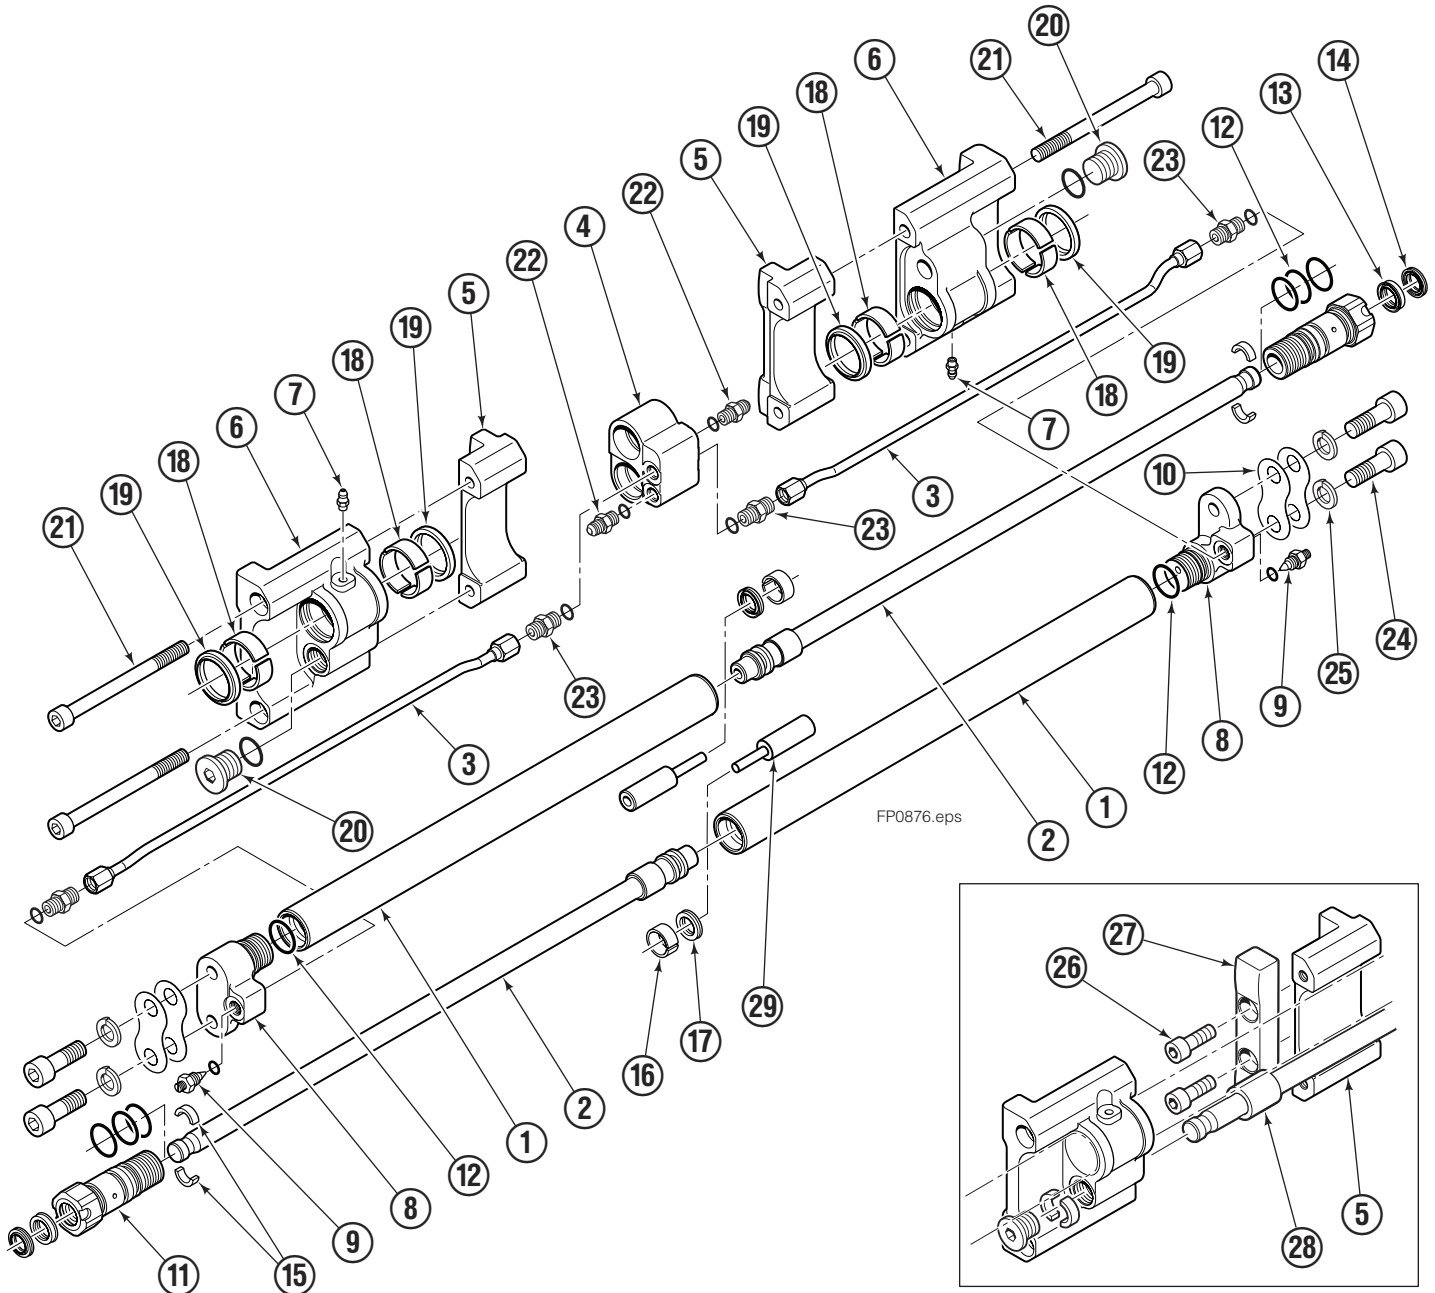

OR

Write: Cascade Corporation, P.O. Box 20187, Portland, OR 97220

Internet: www.cascorp.com

Fork Positioner Assembly

Sticker showing operating pressure,
phone numbers for service & parts.

Patent Sticker

FP0667.eps

Assembly part number (on LH fork carrier).

Fork Positioner Assembly

Items that vary by width

120K/150K			
ASSEMBLY PART NO.	REF. NO. 1 ★ CYLINDER SHELL QTY 2	REF. NO. 2 ★ CYLINDER ROD QTY 2	REF. NO. 3 TUBE QTY 2
6804624	6084278	6084279	6045496

REF	QTY	PART NO.	DESCRIPTION
		6069312	Common Parts Group
4	1	6059224	Manifold
5	2	6059395	◆ Fork Carrier, Inner, 122/150/180 mm Fork
6	2	6059301	Fork Carrier, Outer
7	2	424115	Grease Fitting
8	2	6059267	Cylinder Head End
9	2	6042658	Restrictor Fitting
10	4	6059383	Shim
11	2	6059219	Cylinder Retainer
12	8	6059580	O-Ring, Retainer OD ✘
13	2	562132	Rod Seal, Retainer ✘
14	2	562131	Rod Wiper, Retainer ✘
15	4	6059382	Half-Ring Keeper
16	2	6059421	Piston Wear Ring ✘
17	2	6059422	Piston Seal ✘
18	4	6059419	Bearing, Composite
19	4	6059584	Wiper
20	2	6059459	Rod Retainer Plug
21	4	6405531	Capscrew, M12 x 160
22	2	6043332	Fitting, M10 to No.4 JIC ●
23	4	6042689	Fitting, M10 to EO-2 Tube
24	4	769577	Capscrew, M16 x 50 ■
25	4	678992	Lockwasher, M16 ■
26	4	767615	◆ Capscrew, M10 x 25
27	2	6059397	◆ Spacer Bar
28	2	—	Rod Spacer
29	2	8100527	Piston Spacer

■ Included in Mounting Kit 6059460.

Reference: SK-8919.1

Sideshift Assembly

120K/150K							
REF	QTY	PART NO.	DESCRIPTION	REF	QTY	PART NO.	DESCRIPTION
1	2	6079936	Upper Bearing	7	4	768580	◆ Capscrew, M20 x 60
2	1	6802911	Cylinder ▲	8	1	6804622	Frame
3	2	6057162	Lower Bearing	9	2	7916	Roll Pin
4	4	783800	◆ Nut, M20	10	2	607616	■ Fitting, 6-6
5	2	6083157	◆ Lower Hook	11	2	221733	▼ Restrictor Washer
6	4	215419	◆ Washer, M20				