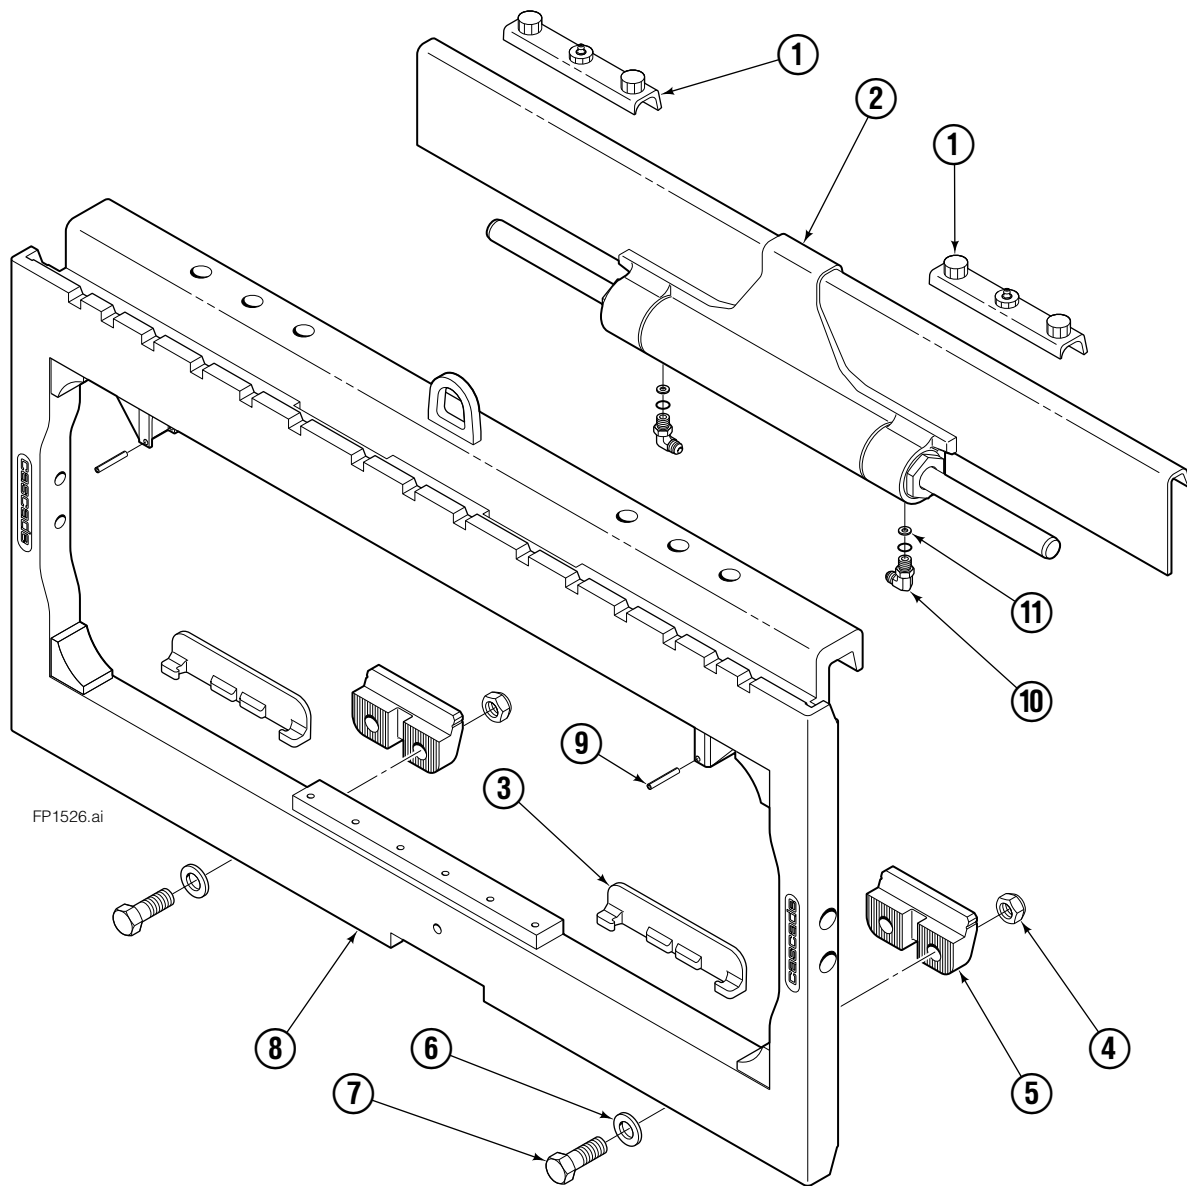

★ If cylinder shell or rod needs replacing due to bending damage, order complete Fork Positioner Assembly.

◆ Included in Fork Carrier Assembly 6059395.

✘ Included in Cylinder Service Kit 6081752.

● Included in Fitting Group 6045440.

■ Included in Mounting Kit 6059460.

Reference: SK-8919.1

Sideshift Assembly

120K/150K							
REF	QTY	PART NO.	DESCRIPTION	REF	QTY	PART NO.	DESCRIPTION
1	2	6079936	Upper Bearing	7	4	768580	◆ Capscrew, M20 x 60
2	1	6802911	Cylinder ▲	8	1	6804622	Frame
3	2	6057162	Lower Bearing	9	2	7916	Roll Pin
4	4	783800	◆ Nut, M20	10	2	607616	■ Fitting, 6-6
5	2	6083157	◆ Lower Hook	11	2	221733	▼ Restrictor Washer
6	4	215419	◆ Washer, M20				