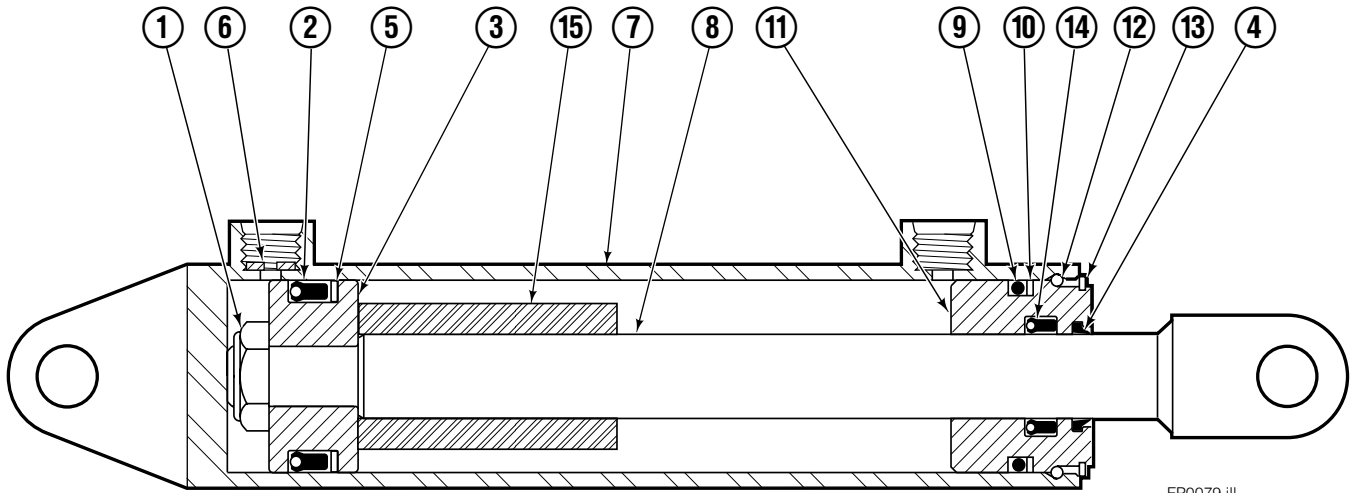

Sideshift Cylinder

FP0079.ill

REF	QTY	PART NO.	DESCRIPTION
		3000531	Cylinder Assembly
1	1	553857	Nut
2	1	662452	■ Seal
3	1	553501	Piston
4	1	636851	■ Wiper
5	1	638247	■ Back-up Ring
6	1	675550	Washer (orifice .085)
7	1	3000532	Shell
8	1	3000533	Rod
9	1	2785	■ O-Ring
10	1	615128	■ Back-up Ring
11	1	553500	Retainer
12	1	553856	Retaining Ring
13	1	7202	Snap Ring
14	1	641835	■ Seal
15	1	---	Spacer
		553861	Service Kit

■ Included in Service Kit 553861.