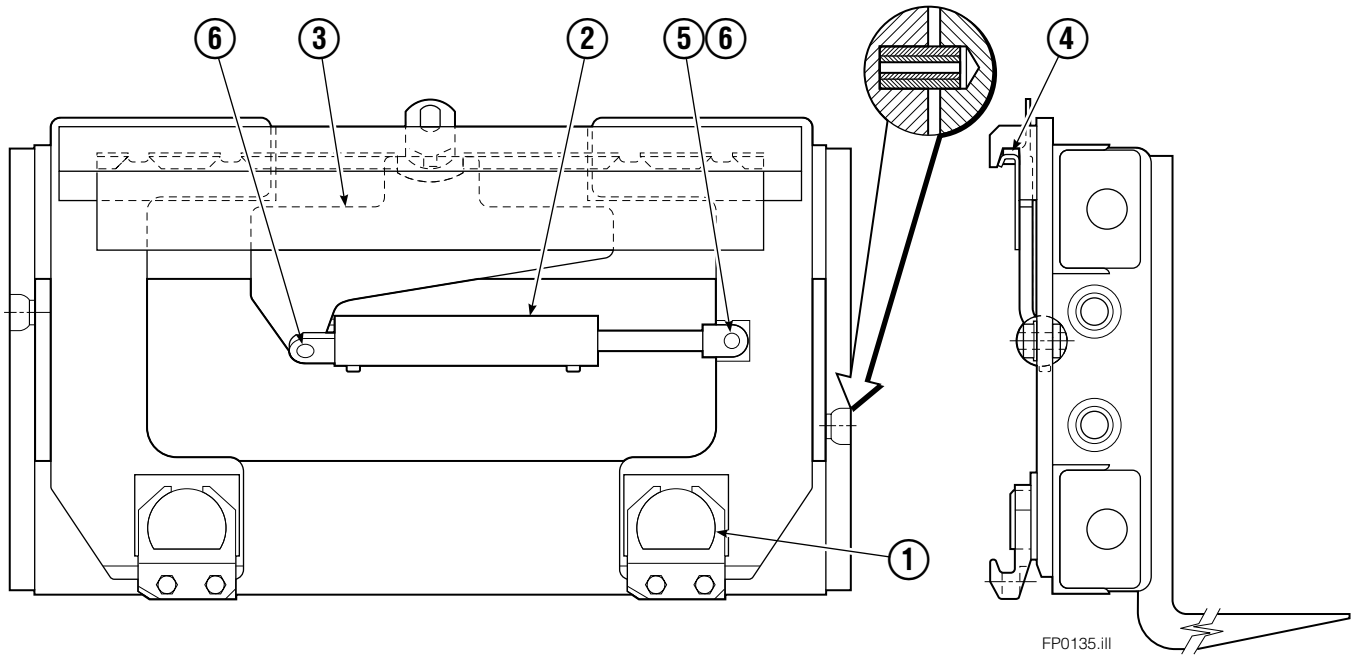

- Included in Service Kit 668864.
- ★ Includes items 1 thru 8 only.
- ▲ See Frame and Weldment Assembly page.
- For eliminating regeneration circuit only.
(See Technical Bulletin Number 121)

Cylinder

REF	QTY	PART NO.	DESCRIPTION
		6008946	Cylinder Assembly
1	1	6008947	Shell
2	1	564947	Rod
3	1	-	Spacer
4	2	6511	Cotter Pin ■
5	2	667667	Nut Retainer ■
6	2	667668	Nut ■
7	1	2722	O-Ring ✕
8	1	557376	Seal ✕
9	1	2791	O-Ring ✕
10	1	615134	Back-Up Ring ✕
11	1	667675	Retainer
12	1	662451	Seal ✕
13	1	564930	Wiper ✕
14	1	561012	Nut
15	1	558402	Piston
16	1	667676	Washer
17	1	671049	Seal Loader, Piston ✕
18	1	671052	Seal Loader, Retainer ✕
		667723	Service Kit

✕ Included in Service Kit 667723.

■ Included in Nut Service Kit 668925.

Reference: S-5564, S-5565.

Common Parts Group

100C			
REF	QTY	PART NO.	DESCRIPTION
		381522	Common Parts Group
1	2	676650	Bearing - Lower
2	1	676649	Cylinder Assembly
3	1	381523	Anchor Bracket Weldment
4	2	672018	Bearing Segment - Upper
5	2	672726	Cotter Pin
6	2	678528	Pin - Clevis