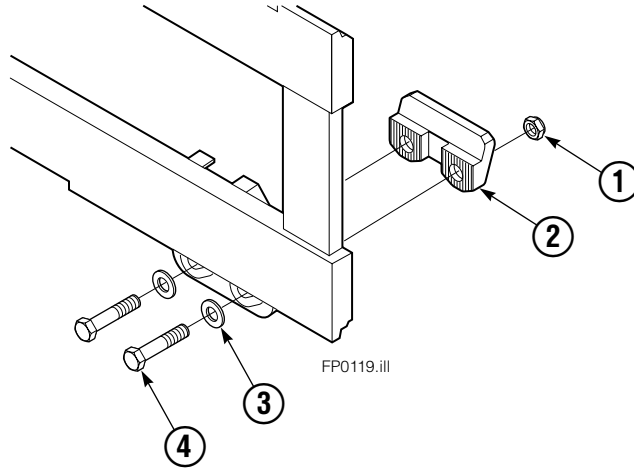

✕ Included in Service Kit 667723.

■ Included in Nut Service Kit 668925.

Reference: S-5564, S-5565.

Common Parts Group

100C			
REF	QTY	PART NO.	DESCRIPTION
		381522	Common Parts Group
1	2	676650	Bearing - Lower
2	1	676649	Cylinder Assembly
3	1	381523	Anchor Bracket Weldment
4	2	672018	Bearing Segment - Upper
5	2	672726	Cotter Pin
6	2	678528	Pin - Clevis

Fork Group

REF	QTY	PART NO.	DESCRIPTION
		6102920	Fork Group
1	1	6102918	Fork – LH
2	1	6102919	Fork – RH
3	8	7217	Retaining Ring
4	4	827203	Bushing
5	4	3000530	Grease Fitting

Reference: S-8653, S-8654.

Backrest

100C			
REF	QTY	PART NO.	DESCRIPTION
		6103005	Backrest Group
1	1	6102967	Backrest
2	8	4771	Capscrew, .50 x 1.00

Reference: S-20049.

Mounting Group

REF	QTY	PART NO.	DESCRIPTION
		677280	Mounting Group
1	2	553857	Nut
2	1	677160	Lower Hook
3	2	667225	Washer
4	2	638601	Capscrew