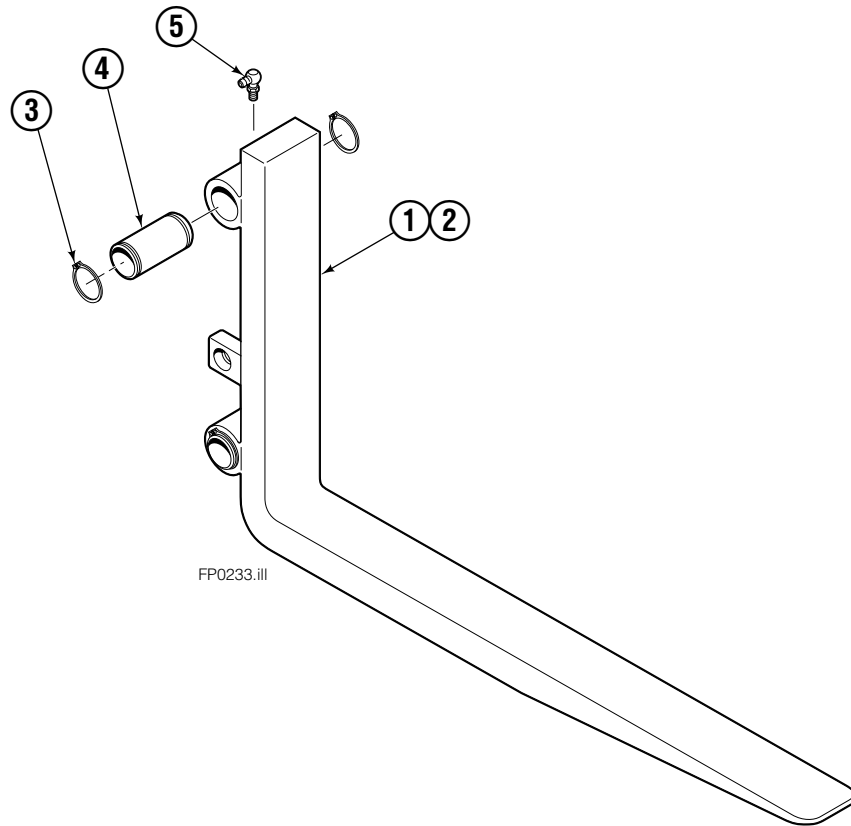

- Included in Service Kit 668864.
- ★ Includes items 1 thru 8 only.
- ▲ See Frame and Weldment Assembly page.
- For eliminating regeneration circuit only.
(See Technical Bulletin Number 121)

Cylinder

REF	QTY	PART NO.	DESCRIPTION
		6008946	Cylinder Assembly
1	1	6008947	Shell
2	1	564947	Rod
3	1	-	Spacer
4	2	6511	Cotter Pin ■
5	2	667667	Nut Retainer ■
6	2	667668	Nut ■
7	1	2722	O-Ring ✕
8	1	557376	Seal ✕
9	1	2791	O-Ring ✕
10	1	615134	Back-Up Ring ✕
11	1	667675	Retainer
12	1	662451	Seal ✕
13	1	564930	Wiper ✕
14	1	561012	Nut
15	1	558402	Piston
16	1	667676	Washer
17	1	671049	Seal Loader, Piston ✕
18	1	671052	Seal Loader, Retainer ✕
		667723	Service Kit

✕ Included in Service Kit 667723.

■ Included in Nut Service Kit 668925.

Reference: S-5564, S-5565.

Common Parts Group

100C			
REF	QTY	PART NO.	DESCRIPTION
		381522	Common Parts Group
1	2	676650	Bearing - Lower
2	1	676649	Cylinder Assembly
3	1	381523	Anchor Bracket Weldment
4	2	672018	Bearing Segment - Upper
5	2	672726	Cotter Pin
6	2	678528	Pin - Clevis

Fork Group

REF	QTY	PART NO.	DESCRIPTION
		6102920	Fork Group
1	1	6102918	Fork – LH
2	1	6102919	Fork – RH
3	8	7217	Retaining Ring
4	4	827203	Bushing
5	4	3000530	Grease Fitting

Reference: S-8653, S-8654.

Backrest

100C			
REF	QTY	PART NO.	DESCRIPTION
		6103005	Backrest Group
1	1	6102967	Backrest
2	8	4771	Capscrew, .50 x 1.00

Reference: S-20049.

Mounting Group

REF	QTY	PART NO.	DESCRIPTION
		677280	Mounting Group
1	2	553857	Nut
2	1	677160	Lower Hook
3	2	667225	Washer
4	2	638601	Capscrew