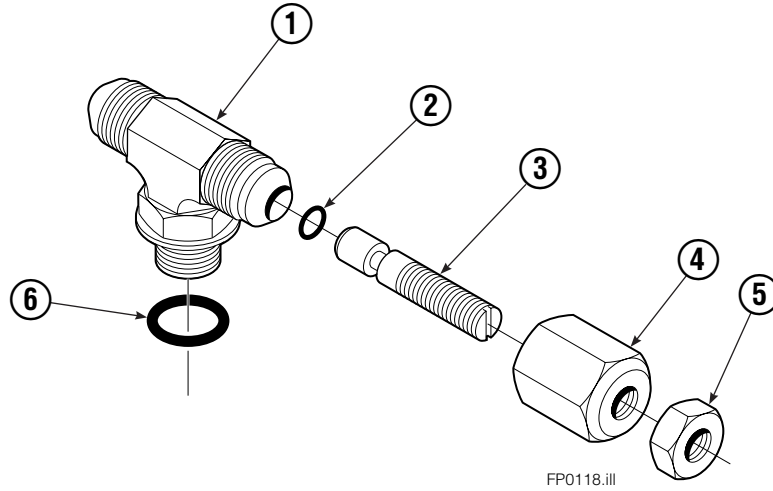

OR

Write: Cascade Corporation, P.O. Box 20187, Portland, OR 97220

Internet: www.cascorp.com

Frame Group

100C

REF	QTY	PART NO.	DESCRIPTION	REF	QTY	PART NO.	DESCRIPTION
		6102014	Frame Group – 60"	9	2	7882	Roll Pin
		384630	Hose Group – items 4-7	10	1	668861	Valve ▲
		381520	Hydraulic Group – items 10-17	11	1	844137	Bracket
1	1	381955	Frame – 60"	12	1	643524	Capscrew, 3/8NCx.75 GR8
2	2	829217	Shaft	13	3	4750	Capscrew, 3/8NCx.75 GR8
3	2	6008946	Cylinder ▲	14	1	601377	Fitting, 6-6
4	1	209535	Hose – 37"	15	4	611288	Fitting, 6-8
5	1	685673	Hose – 60.75"	16	2	601676	Fitting, 8-8
6	1	685673	Hose – 60.75"	17	2	617487	Restrictor ▲
7	1	209535	Hose – 37"	18	4	—	Cover ●
8	2	7961	Roll Pin	19	8	—	Capscrew, 1/2NCx1.00 GR8 ●

▲ See specific page for parts breakdown.

● Included in Retainer Group 214444.

Reference: S-8704.

Restrictor Fitting

REF	QTY	PART NO.	DESCRIPTION
		617487	Restrictor Assembly
1	1	617486	Tee
2	1	2698	O-Ring
3	1	11100	Setscrew
4	1	11099	Cap
5	1	5715	Jam Nut
6	1	2840	O-Ring

Check Valve Non-Sideshift

REF	QTY	PART NO.	DESCRIPTION
★		668861	Check Valve - Non-Sideshift
1	1	667490	Special Fitting
●	2	2841	O-Ring
3	1	667471	Spool
4	3	609455	Fitting
5	1	668862	Valve Body
6	1	678270	Check Valve - V.P.O.
●	1	661347	Service Kit
8	1	604510	Fitting, 6
10	1	▲	Bracket
11	4	670004	Capscrew, 1/2 NC x 1.25
12	4	6232	Washer
13	1	670000	Guard
■	1	676343	Regeneration Elimination Plug
		668864	Service Kit

✕ Included in Service Kit 667723.

■ Included in Nut Service Kit 668925.

Reference: S-5564, S-5565.

Common Parts Group

100C			
REF	QTY	PART NO.	DESCRIPTION
		381522	Common Parts Group
1	2	676650	Bearing - Lower
2	1	676649	Cylinder Assembly
3	1	381523	Anchor Bracket Weldment
4	2	672018	Bearing Segment - Upper
5	2	672726	Cotter Pin
6	2	678528	Pin - Clevis