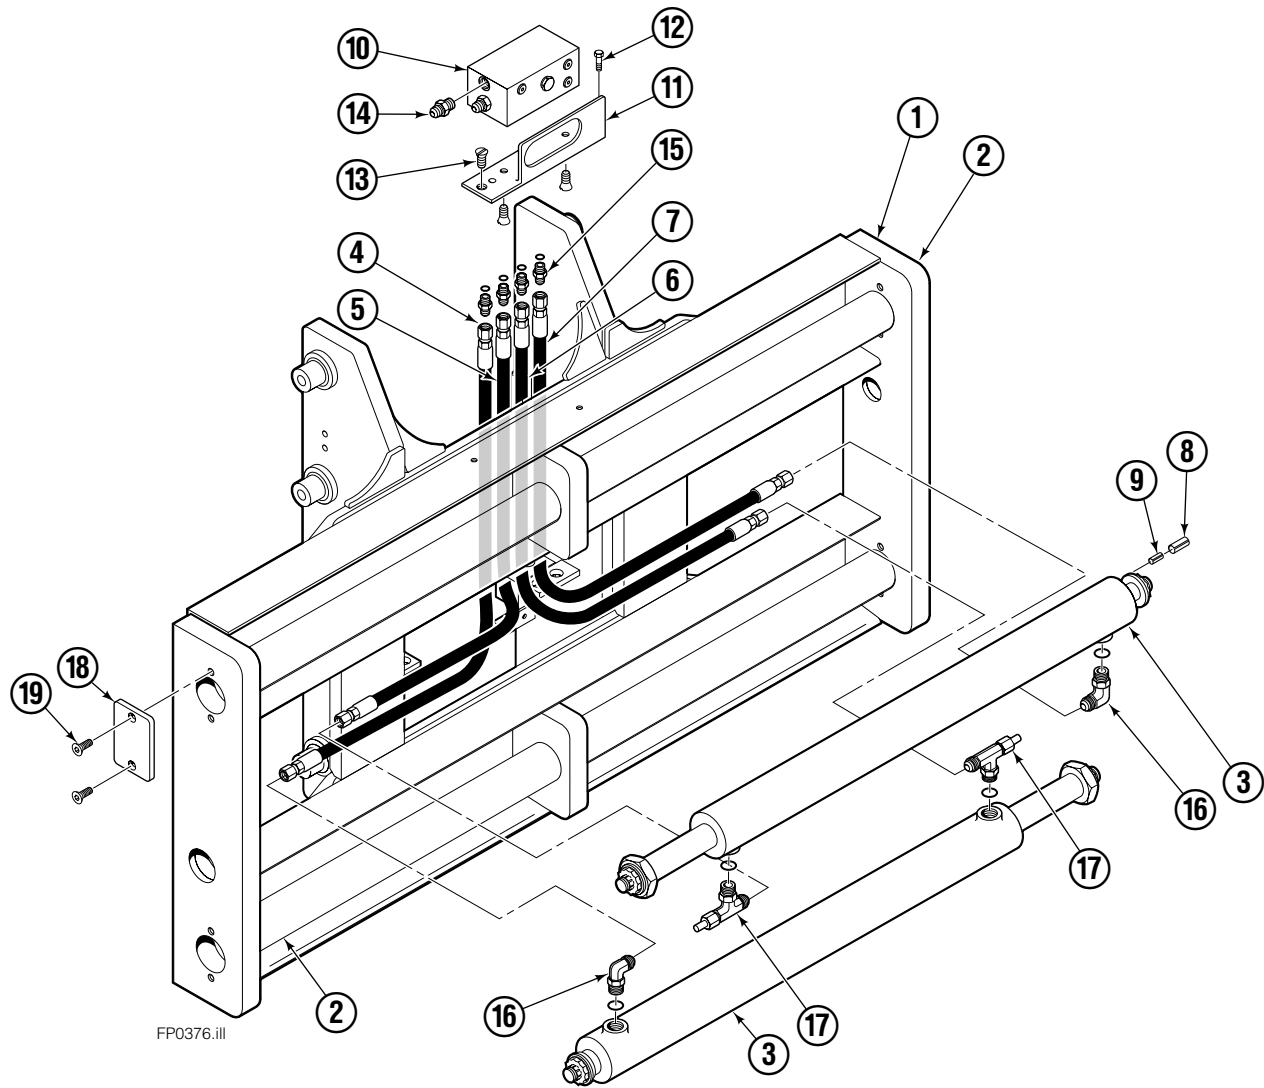

OR

Write: Cascade Corporation, P.O. Box 20187, Portland, OR 97220

Internet: www.cascorp.com

Frame Group

100C

REF	QTY	PART NO.	DESCRIPTION	REF	QTY	PART NO.	DESCRIPTION
		6102014	Frame Group – 60"	9	2	7882	Roll Pin
		384630	Hose Group – items 4-7	10	1	668861	Valve ▲
		381520	Hydraulic Group – items 10-17	11	1	844137	Bracket
1	1	381955	Frame – 60"	12	1	643524	Capscrew, 3/8NCx.75 GR8
2	2	829217	Shaft	13	3	4750	Capscrew, 3/8NCx.75 GR8
3	2	6008946	Cylinder ▲	14	1	601377	Fitting, 6-6
4	1	209535	Hose – 37"	15	4	611288	Fitting, 6-8
5	1	685673	Hose – 60.75"	16	2	601676	Fitting, 8-8
6	1	685673	Hose – 60.75"	17	2	617487	Restrictor ▲
7	1	209535	Hose – 37"	18	4	—	Cover ●
8	2	7961	Roll Pin	19	8	—	Capscrew, 1/2NCx1.00 GR8 ●

▲ See specific page for parts breakdown.

● Included in Retainer Group 214444.

Reference: S-8704.

Restrictor Fitting

REF	QTY	PART NO.	DESCRIPTION
		617487	Restrictor Assembly
1	1	617486	Tee
2	1	2698	O-Ring
3	1	11100	Setscrew
4	1	11099	Cap
5	1	5715	Jam Nut
6	1	2840	O-Ring

Check Valve Non-Sideshift

REF	QTY	PART NO.	DESCRIPTION
★		668861	Check Valve - Non-Sideshift
1	1	667490	Special Fitting
●	2	2841	O-Ring
3	1	667471	Spool
4	3	609455	Fitting
5	1	668862	Valve Body
6	1	678270	Check Valve - V.P.O.
●	1	661347	Service Kit
8	1	604510	Fitting, 6
10	1	▲	Bracket
11	4	670004	Capscrew, 1/2 NC x 1.25
12	4	6232	Washer
13	1	670000	Guard
■	1	676343	Regeneration Elimination Plug
		668864	Service Kit