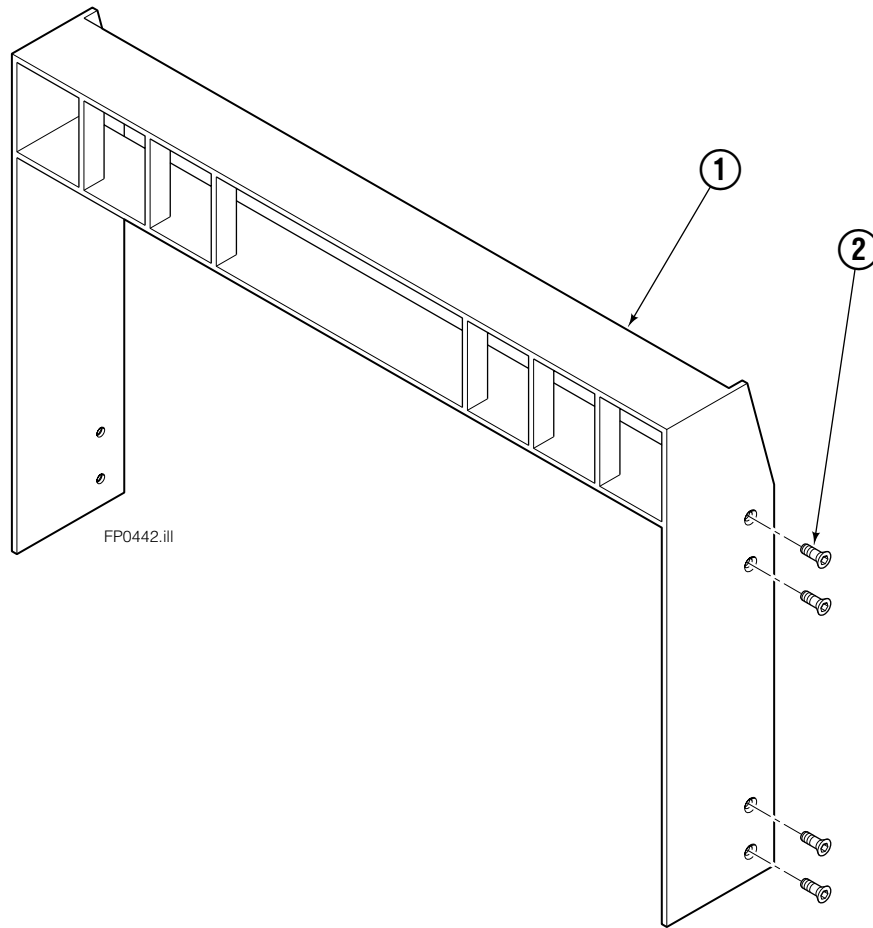

Backrest

100C			
REF	QTY	PART NO.	DESCRIPTION
		6103005	Backrest Group
1	1	6102967	Backrest
2	8	4771	Capscrew, .50 x 1.00

Reference: S-20049.