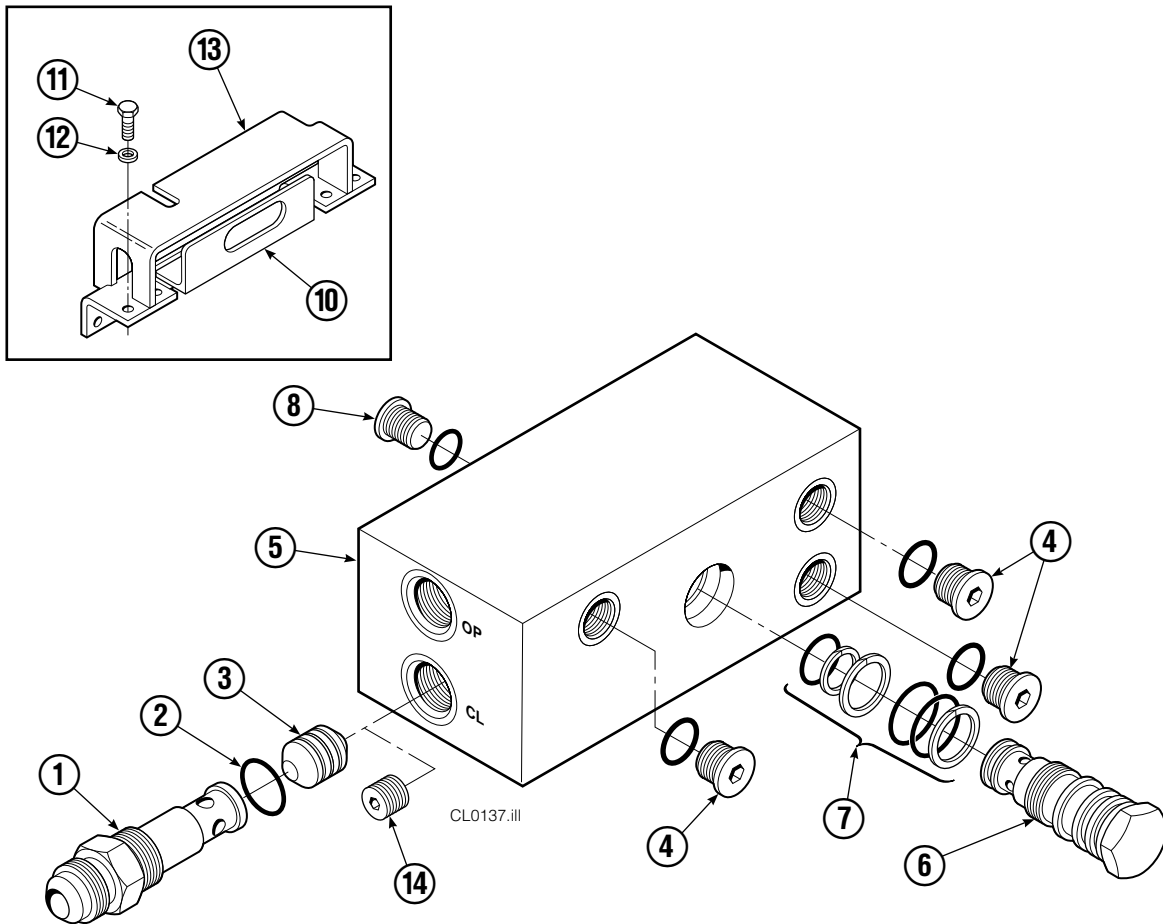

OR

Write: Cascade Corporation, P.O. Box 20187, Portland, OR 97220

Internet: www.cascorp.com

Frame Group

100C

REF	QTY	PART NO.	DESCRIPTION	REF	QTY	PART NO.	DESCRIPTION
		6102014	Frame Group – 60"	9	2	7882	Roll Pin
		384630	Hose Group – items 4-7	10	1	668861	Valve ▲
		381520	Hydraulic Group – items 10-17	11	1	844137	Bracket
1	1	381955	Frame – 60"	12	1	643524	Capscrew, 3/8NCx.75 GR8
2	2	829217	Shaft	13	3	4750	Capscrew, 3/8NCx.75 GR8
3	2	6008946	Cylinder ▲	14	1	601377	Fitting, 6-6
4	1	209535	Hose – 37"	15	4	611288	Fitting, 6-8
5	1	685673	Hose – 60.75"	16	2	601676	Fitting, 8-8
6	1	685673	Hose – 60.75"	17	2	617487	Restrictor ▲
7	1	209535	Hose – 37"	18	4	—	Cover ●
8	2	7961	Roll Pin	19	8	—	Capscrew, 1/2NCx1.00 GR8 ●

▲ See specific page for parts breakdown.

● Included in Retainer Group 214444.

Reference: S-8704.

Restrictor Fitting

REF	QTY	PART NO.	DESCRIPTION
		617487	Restrictor Assembly
1	1	617486	Tee
2	1	2698	O-Ring
3	1	11100	Setscrew
4	1	11099	Cap
5	1	5715	Jam Nut
6	1	2840	O-Ring

Check Valve Non-Sideshift

REF	QTY	PART NO.	DESCRIPTION
★		668861	Check Valve - Non-Sideshift
1	1	667490	Special Fitting
●	2	2841	O-Ring
3	1	667471	Spool
4	3	609455	Fitting
5	1	668862	Valve Body
6	1	678270	Check Valve - V.P.O.
●	1	661347	Service Kit
8	1	604510	Fitting, 6
10	1	▲	Bracket
11	4	670004	Capscrew, 1/2 NC x 1.25
12	4	6232	Washer
13	1	670000	Guard
■	1	676343	Regeneration Elimination Plug
		668864	Service Kit