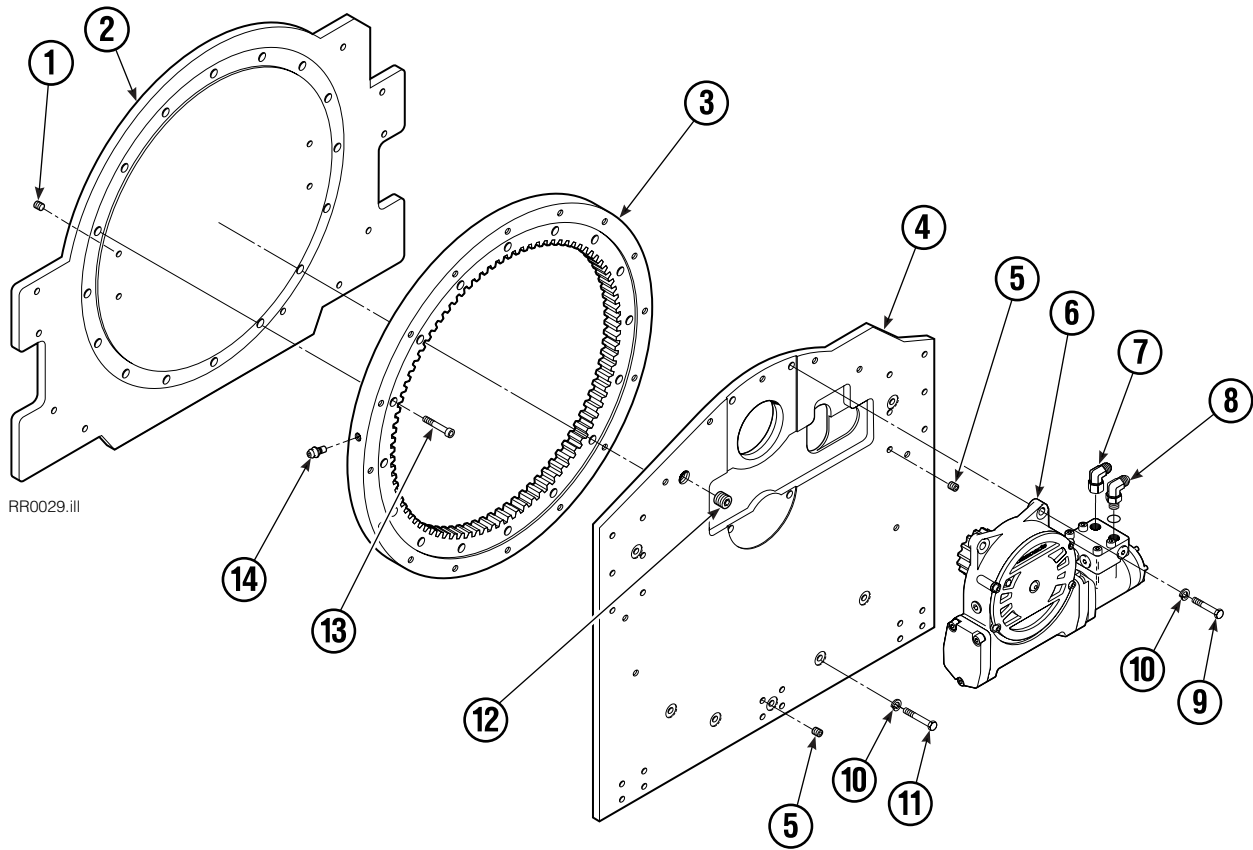

Safety Decals

REF	QTY	PART NO.	DESCRIPTION
1	1	679150	No Step Decal

Publications

GA0006.eps

PART NO.	DESCRIPTION
672946	Service Manual
672714	Operators Guide
668987	Installation Instructions
679929	Tool Catalog
673964	Literature Index Order Form

Base Unit Group

RR0029.iii

55D			
REF	QTY	PART NO	DESCRIPTION
		681821	Base Unit Group
1	4	631428	Plug
2	1	670496	Faceplate
3	1	672828	Bearing Assembly
4	1	670497	Baseplate
5	8	631385	Plug
6	1	670505	Drive Group ●
7	1	660385	Fitting, 8-8
8	1	601250	Fitting, 8-8
9	4	661742	Capscrew, 1/2 NC x 1.25 GR5
10	20	6290	Lockwasher
11	16	640013	Capscrew, 1/2 NC x 1.75 GR8
12	1	6605	Plug
13	16	669322	Capscrew, 1/2 NC x 1.50 GR8
14	1	7401	Grease Fitting
		672481	Bearing Service Kit