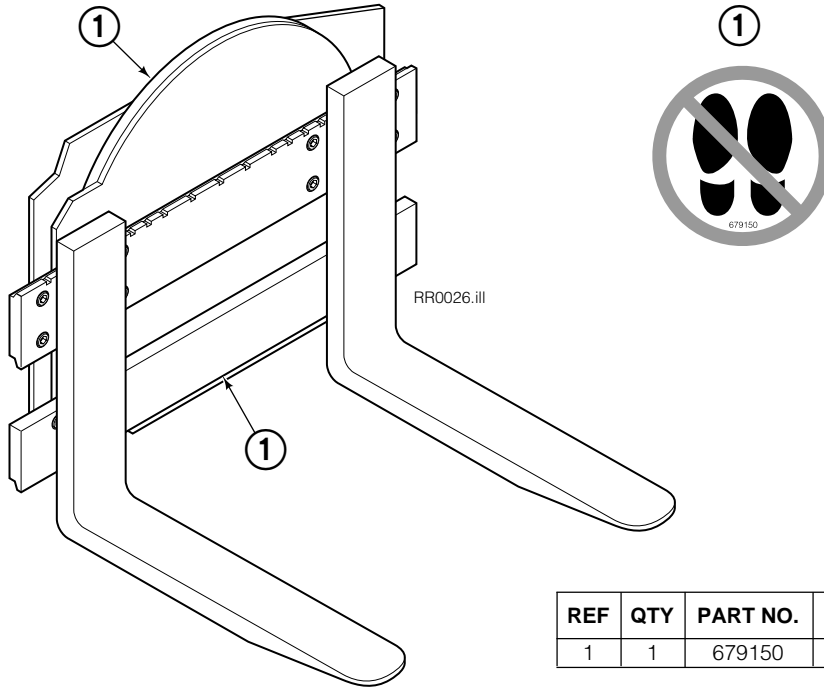

Safety Decals

REF	QTY	PART NO.	DESCRIPTION
1	1	679150	No Step Decal