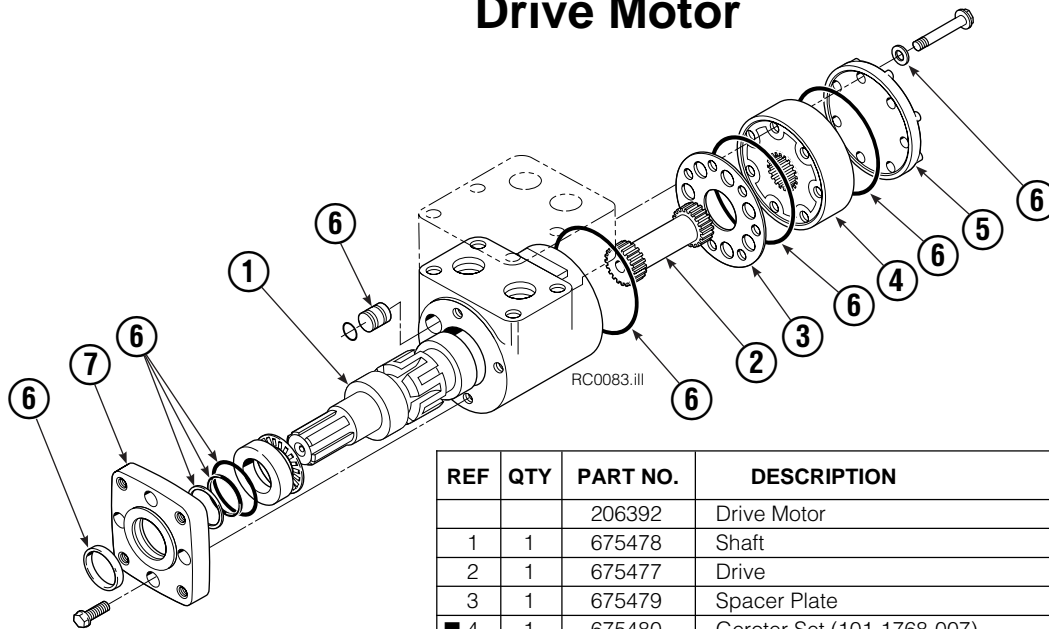

Drive Motor

REF	QTY	PART NO.	DESCRIPTION
		206392	Drive Motor
1	1	675478	Shaft
2	1	675477	Drive
3	1	675479	Spacer Plate
■ 4	1	675480	Gerotor Set (101-1768-007)
■ 4	1	685075	Gerotor Set (101-1768-009)
5	1	675482	End Cap
● 6	1	206405	Service Kit
■ 7	1	685089	Flange (101-1768-007)
■ 7	1	685090	Flange (101-1768-009)

Cascade provides service replacement parts for the listed parts only. Due to cost, if others parts need replacement, the complete drive motor should be replaced.

- See Nameplate under valve for correct part number of Gerotor Set and Flange.
- Compatible with water glycol based hydraulic fluids.