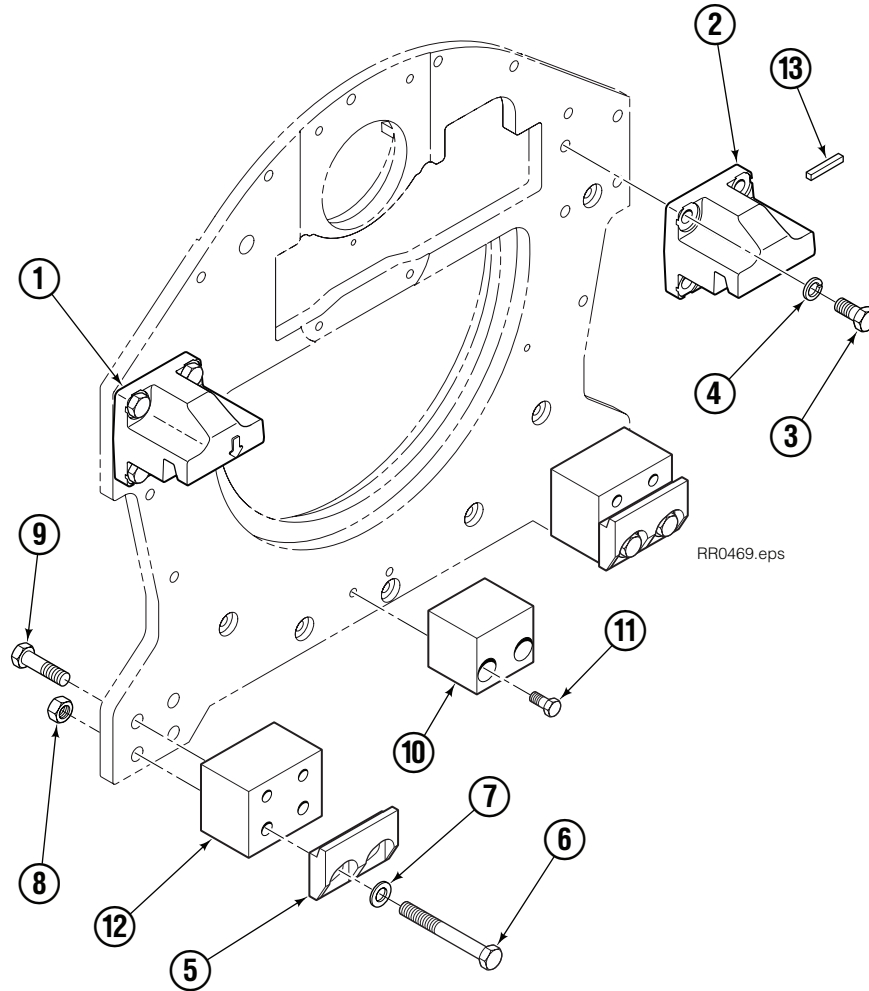

● Compatible with water glycol based hydraulic fluids.

Check Valve

REF	QTY	PART NO.	DESCRIPTION
		670549	Check Valve Assembly
1	2	609453	Fitting, 10
2	2	670552	Spring
3	2	670551	Guide
4	2	7020	Ball
5	2	602580	Fitting, 8
6	2	673989	Spring
7	1	670550	Body
8	1	670553	Spool

Fork Bar Group

55G			
REF	QTY	PART NO.	DESCRIPTION
		6052555	Fork Bar Group
1	1	6052218	Upper Bar
2	1	6052219	Lower Bar
3	16	769574	Capscrew, M16 x 35
4	16	678992	Lockwasher, M16
5	2	6052240	Keeper
6	4	680084	Capscrew, M12 x 25
7	4	683822	Lockwasher, M12

Fork Group

55G			
REF	QTY	PART NO.	DESCRIPTION
		6052637	Fork Assembly
1	1	6052632	Fork
2	1	7000209	Knob ◆
3	1	7000194	Pin ◆
4	1	7000210	Coiled Spring Pin ◆

◆ Included in Pin Kit 7000031.

Bolt-On Mounting Group