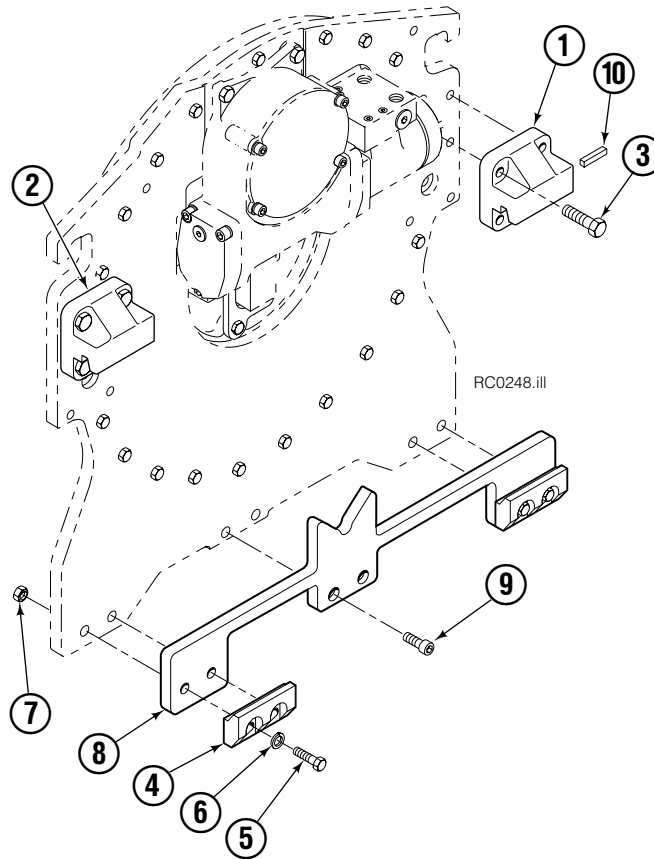

Rotator Group

RR0163.ill

80D							
REF	QTY	PART NO.	DESCRIPTION	REF	QTY	PART NO.	DESCRIPTION
		6003188	Rotator Group	11	1	7401	Grease Fitting
1	1	6002414	Faceplate	12	1	204167	Plug
2	1	6001818	Baseplate	13	1	670681	Drive Pin
3	1	213983	Bearing Assembly	14	1	605761	Fitting, 8-8 SAE
4	1	212308	Drive Group – 2.2 c.i. Motor ●	15	1	601250	Fitting, 8-8 SAE
5	24	213902	Capscrew, M12 x 45	16	1	601377	Fitting, 8-8 SAE
6	4	211689	Capscrew, M12 x 30		2	765492	Fitting, 8 SAE – M10 L-Series
7	28	683822	Lockwasher, M12	17	2	765493	Fitting, 8 SAE – M12 L-Series
8	18	213900	Capscrew, M12 x 60		2	756920	Fitting, 8 SAE – M12 S-Series
9	1	6605	Fitting, 3/4 in.	18	1	669344	Stop Block Kit
10	6	209684	Capscrew, M12 x 50				

Check Valve

80D			
REF	QTY	PART NO.	DESCRIPTION
		670549	Check Valve Assembly
1	2	609453	Fitting, 10
2	2	670552	Spring
3	2	670551	Guide
4	2	7020	Ball
5	2	602580	Fitting, 8
6	2	673989	Spring
7	1	670550	Body
8	1	670553	Spool

Fork Bar Group

80D					
REF	QTY	42 in. PART NO.	48 in. PART NO.	60 in. PART NO.	DESCRIPTION
		6003185	6003186	6003187	Fork Bar Group
1	1	625525	677211	625527	Upper Bar
2	1	625526	677212	625528	Lower Bar
3	13	769579	769579	769579	Capscrew, M20 x 40
4	18	779506	779506	779506	Lockwasher, M20
5	2	606988	606988	606988	Keeper
6	4	4880	4880	4880	Capscrew, 1/2 NC x 1.0 GR8
7	5	775559	775559	775559	Capscrew, M20 x 30

Forks

REF	QTY	PART NO.	DESCRIPTION
1	2	229818	Forks
2	2	K3PKR	Handle Kit

Mounting Group

Class III, 0°			
REF	QTY	PART NO.	DESCRIPTION
		209927	Mounting Group
1	1	209932	Upper Hook – RH
2	1	209933	Upper Hook – LH
3	8	779010	Capscrew, M16 x 35
4	2	675969	Lower Hook
5	4	210005	Capscrew, M16 x 90
6	4	667225	Washer, .625
7	4	781534	Nut, M16
8	1	209937	Spacer
9	2	788377	Capscrew, M12 x 45
10	1	669344	Stop Kit