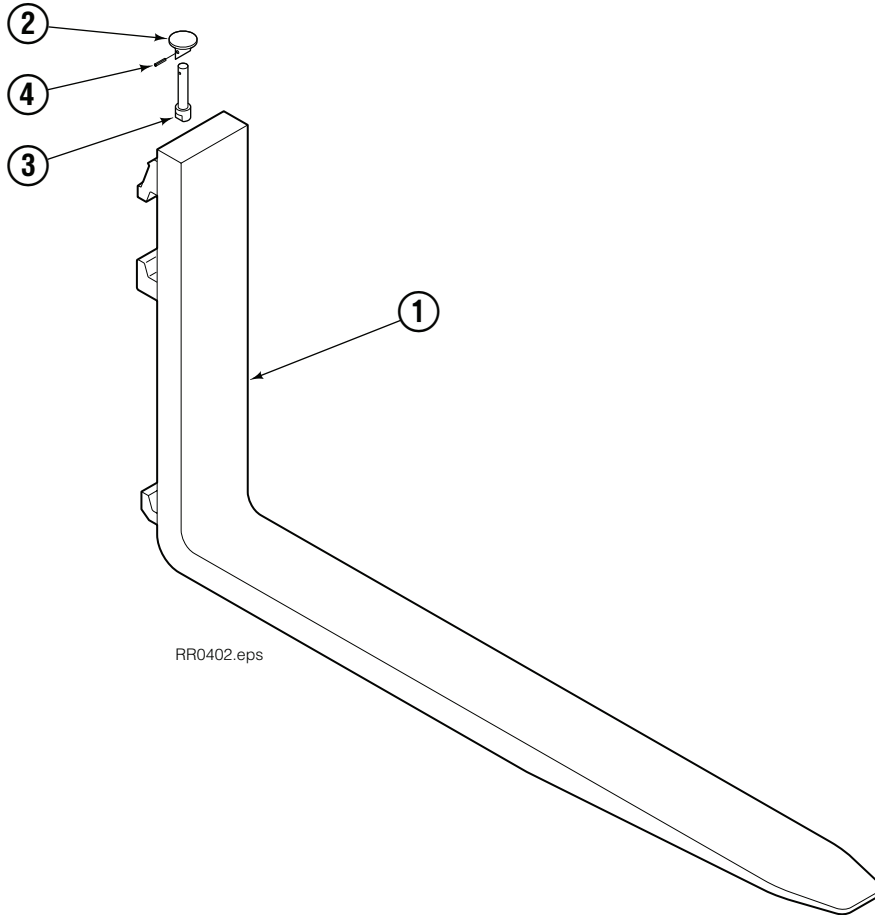

Fork Group

65G			
REF	QTY	PART NO.	DESCRIPTION
		6052646	Fork Assembly
1	1	6052639	Fork
2	1	7000209	Knob ◆
3	1	7000200	Pin ◆
4	1	7000210	Coiled Spring Pin ◆

◆ Included in Pin Kit 7000032.