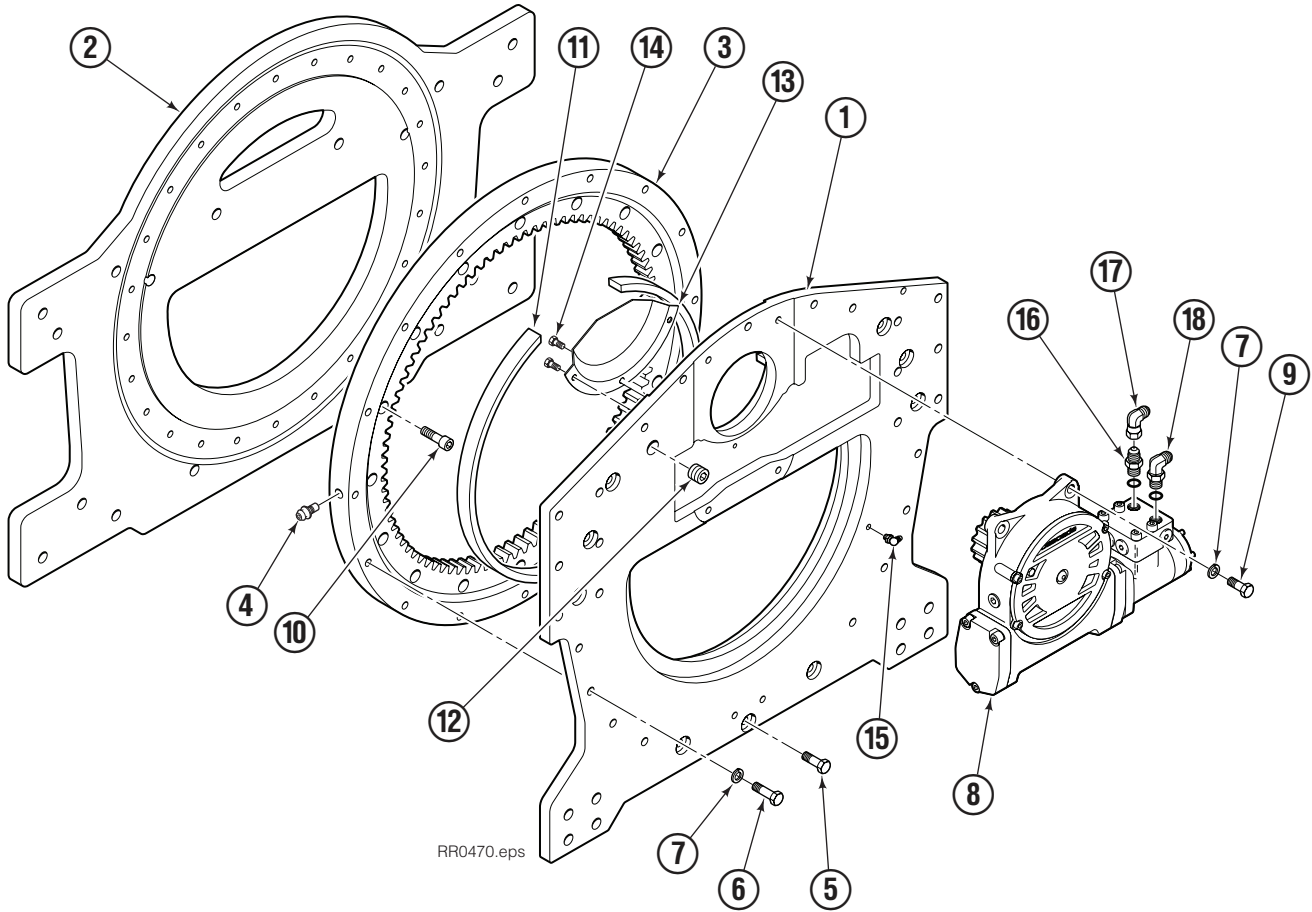

# Safety Decals

REF	QTY	PART NO.	DESCRIPTION
1	1	679150	No Step Decal

# Rotator Group

RR0470.eps

65G			
REF	QTY	PART NO.	DESCRIPTION
		6051997	Rotator Group
1	1	6059682	Baseplate
2	1	6050786	Faceplate
3	1	213761	Bearing Assembly
4	1	7401	Grease Fitting
5	9	6057357	Capscrew, M12 x 45
6	13	213633	Capscrew, M12 x 55
7	17	683822	Lockwasher, M12
8	1	795491	Drive Group ◆
9	4	763021	Capscrew, M12 x 30
10	24	767596	Capscrew, M12 x 40
11	1	6036248	Seal
12	1	6605	Plug
13	1	6036287	Cover Plate
14	3	767961	Capscrew, M8 x 16
15	1	7406	Grease Fitting
16	1	601377	Fitting, 8-8 ■
17	1	605761	Fitting, 8-8 ■
18	1	601250	Fitting, 8-8 ■