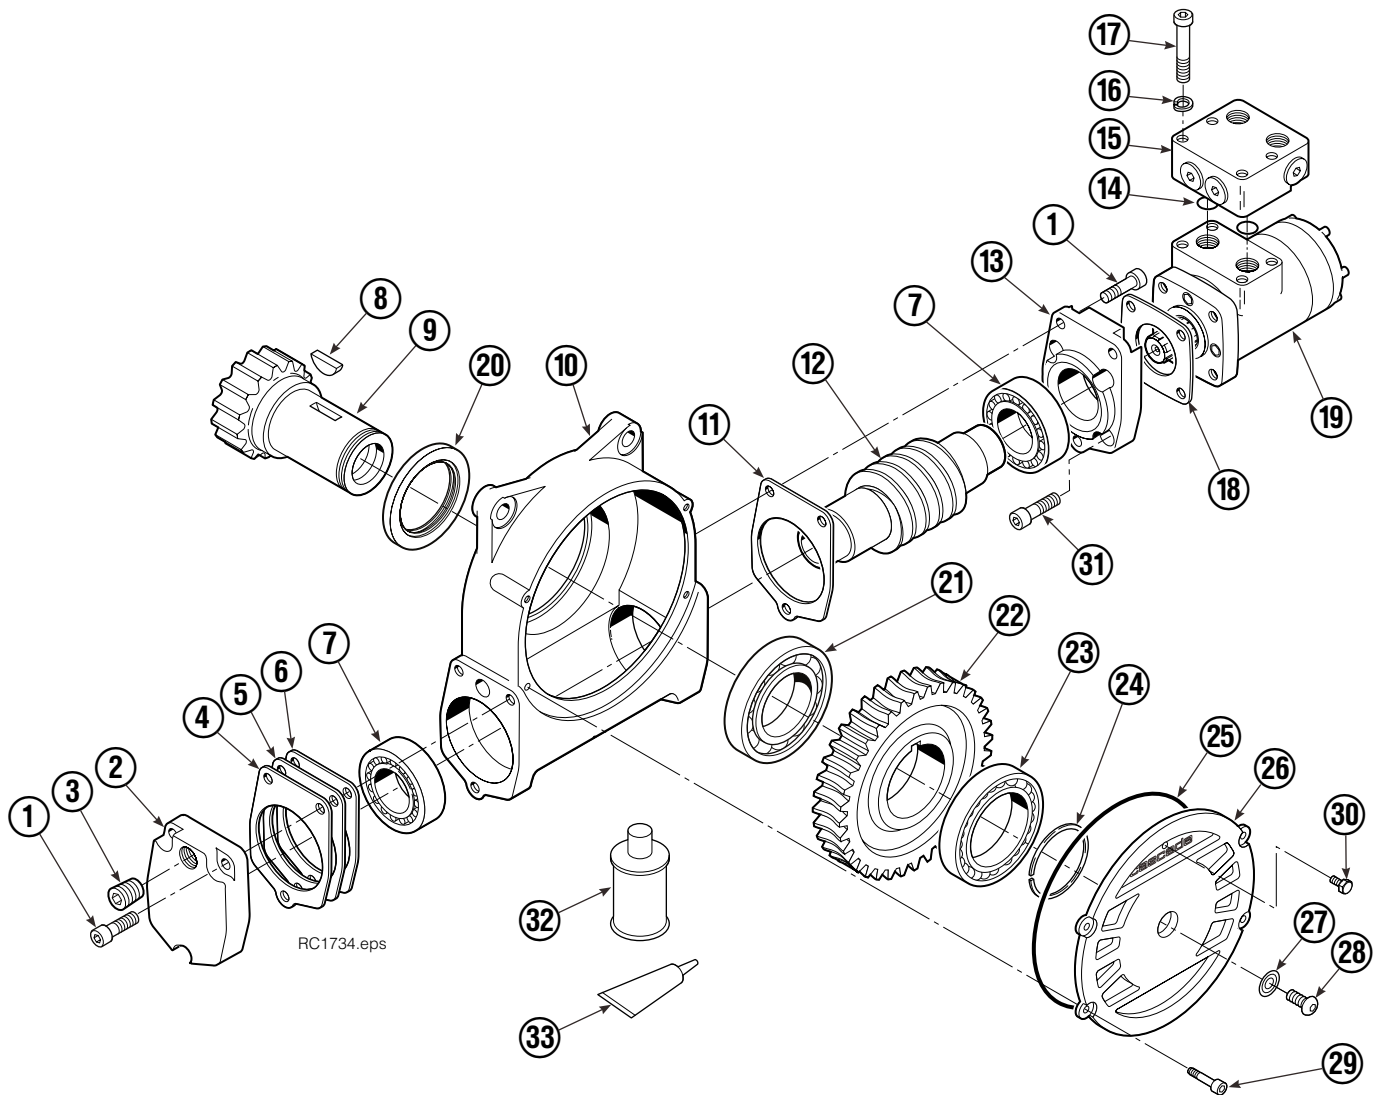

Drive Group

REF	QTY	PART NO.	DESCRIPTION	REF	QTY	PART NO.	DESCRIPTION
		795491	Drive Group with 2.8 C.I. Motor	18	1	670575	Gasket
1	6	769570	Capscrew, M12 x 25	19	1	206392	Drive Motor – 2.8 C.I. ▼
2	1	676855	Cover	20	1	3014870	Seal
3	1	604510	Fitting, 6	21	1	6033892	Bearing ■
4	●	670574	Shim – .010" (brown)	22	1	675609	Worm Gear
5	●	671757	Shim – .015" (pink)	23	1	670581	Bearing
6	●	671758	Shim – .020" (yellow)	24	1	7214	Snap Ring
7	2	670579	Bearing	25	1	643423	O-Ring
8	1	670582	Key	26	1	775552	Cover
9	1	670506	Pinion	27	1	783609	Seal
10	1	775551	Housing	28	1	783608	Capscrew, M12 x 16
11	1	686465	Gasket	29	4	200882	Capscrew, M8 x 20
12	1	675608	Worm	30	1	644010	Relief Fitting
13	1	775553	Adapter	31	4	4468	Capscrew, 3/8 NC x .75 GR8
14	2	2705	O-Ring	32	1	656300	Gear Box Lube – 48 oz.
15	1	670549	Check Valve ▲	33	1	668184	Sealant
16	4	6444	Lockwasher			670578	Shim Service Kit (items 4-6,11,25,33)
17	4	607059	Capscrew, 5/16 NC x 1.75 GR8			206394	Motor Kit-2.8 (items 11,14,18,19, 33)

● Quantity as required.

▲ See Check Valve page for parts breakdown.

■ For service replacement use Bearing 670580.

▼ See Drive Motor page for parts breakdown.

Reference: Common Parts 795490, SKN-5527.