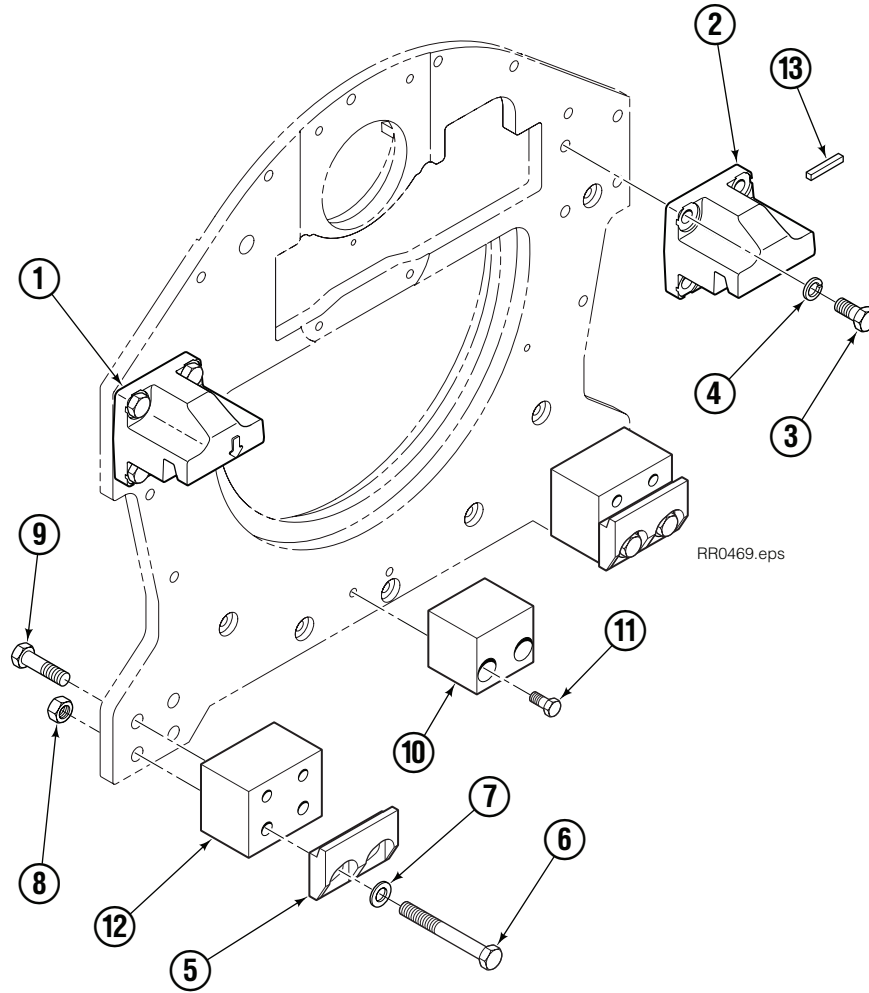

Bolt-On Mounting Group

Class III, 0°			
REF	QTY	PART NO.	DESCRIPTION
		6051625	Mounting Group
1	1	670527	Upper Hook – LH
2	1	670528	Upper Hook – RH
3	8	684295	Capscrew, M16 x 35
4	8	684586	Lockwasher, M16
5	2	675969	Lower Hook
6	4	768572	Capscrew, M16 x 130
7	4	217637	Washer, M16
8	4	781534	Nut, M16
9	4	689997	Capscrew, M16 x 60
10	1	682067	Center Spacer
11	2	767810	Capscrew, M12 x 25
12	2	6051804	Spacer
13	1	669344	Stop Block Kit