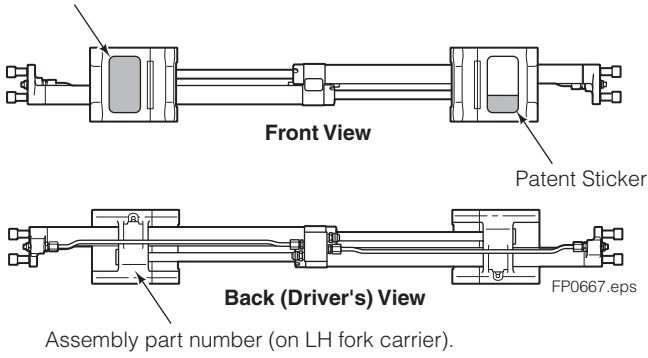

Fork Positioner Assembly

Sticker showing operating pressure, phone numbers for service & parts.

Fork Positioner Assembly

Items that vary by width

120K/150K			
ASSEMBLY PART NO.	REF. NO. 1 ★ CYLINDER SHELL QTY 2	REF. NO. 2 ★ CYLINDER ROD QTY 2	REF. NO. 3 TUBE QTY 2
6804631	6804627	6804629	6804630

REF	QTY	PART NO.	DESCRIPTION
		6069312	Common Parts Group
4	1	6059224	Manifold
5	2	6059395	◆ Fork Carrier, Inner, 122/150/180 mm Fork
6	2	6059301	Fork Carrier, Outer
7	2	424115	Grease Fitting
8	2	6059267	Cylinder Head End
9	2	6042658	Restrictor Fitting
10	4	6059383	Shim
11	2	6059219	Cylinder Retainer
12	8	6059580	O-Ring, Retainer OD ✘
13	2	562132	Rod Seal, Retainer ✘
14	2	562131	Rod Wiper, Retainer ✘
15	4	6059382	Half-Ring Keeper
16	2	6059421	Piston Wear Ring ✘
17	2	6059422	Piston Seal ✘
18	4	6059419	Bearing, Composite
19	4	6059584	Wiper
20	2	6059459	Rod Retainer Plug
21	4	6405531	Capscrew, M12 x 160
22	2	6043332	Fitting, M10 to No.4 JIC ●
23	4	6042689	Fitting, M10 to EO-2 Tube
24	4	769577	Capscrew, M16 x 50 ■
25	4	678992	Lockwasher, M16 ■
26	4	767615	◆ Capscrew, M10 x 25
27	2	6059397	◆ Spacer Bar
28	2	—	Rod Spacer
29	2	8100527	Piston Spacer

★ If cylinder shell or rod needs replacing due to bending damage, order complete Fork Positioner Assembly.

◆ Included in Fork Carrier Assembly 6059395.

✘ Included in Cylinder Service Kit 6081752.

● Included in Fitting Group 6045440.

■ Included in Mounting Kit 6059460.

Reference: SK-8919.1