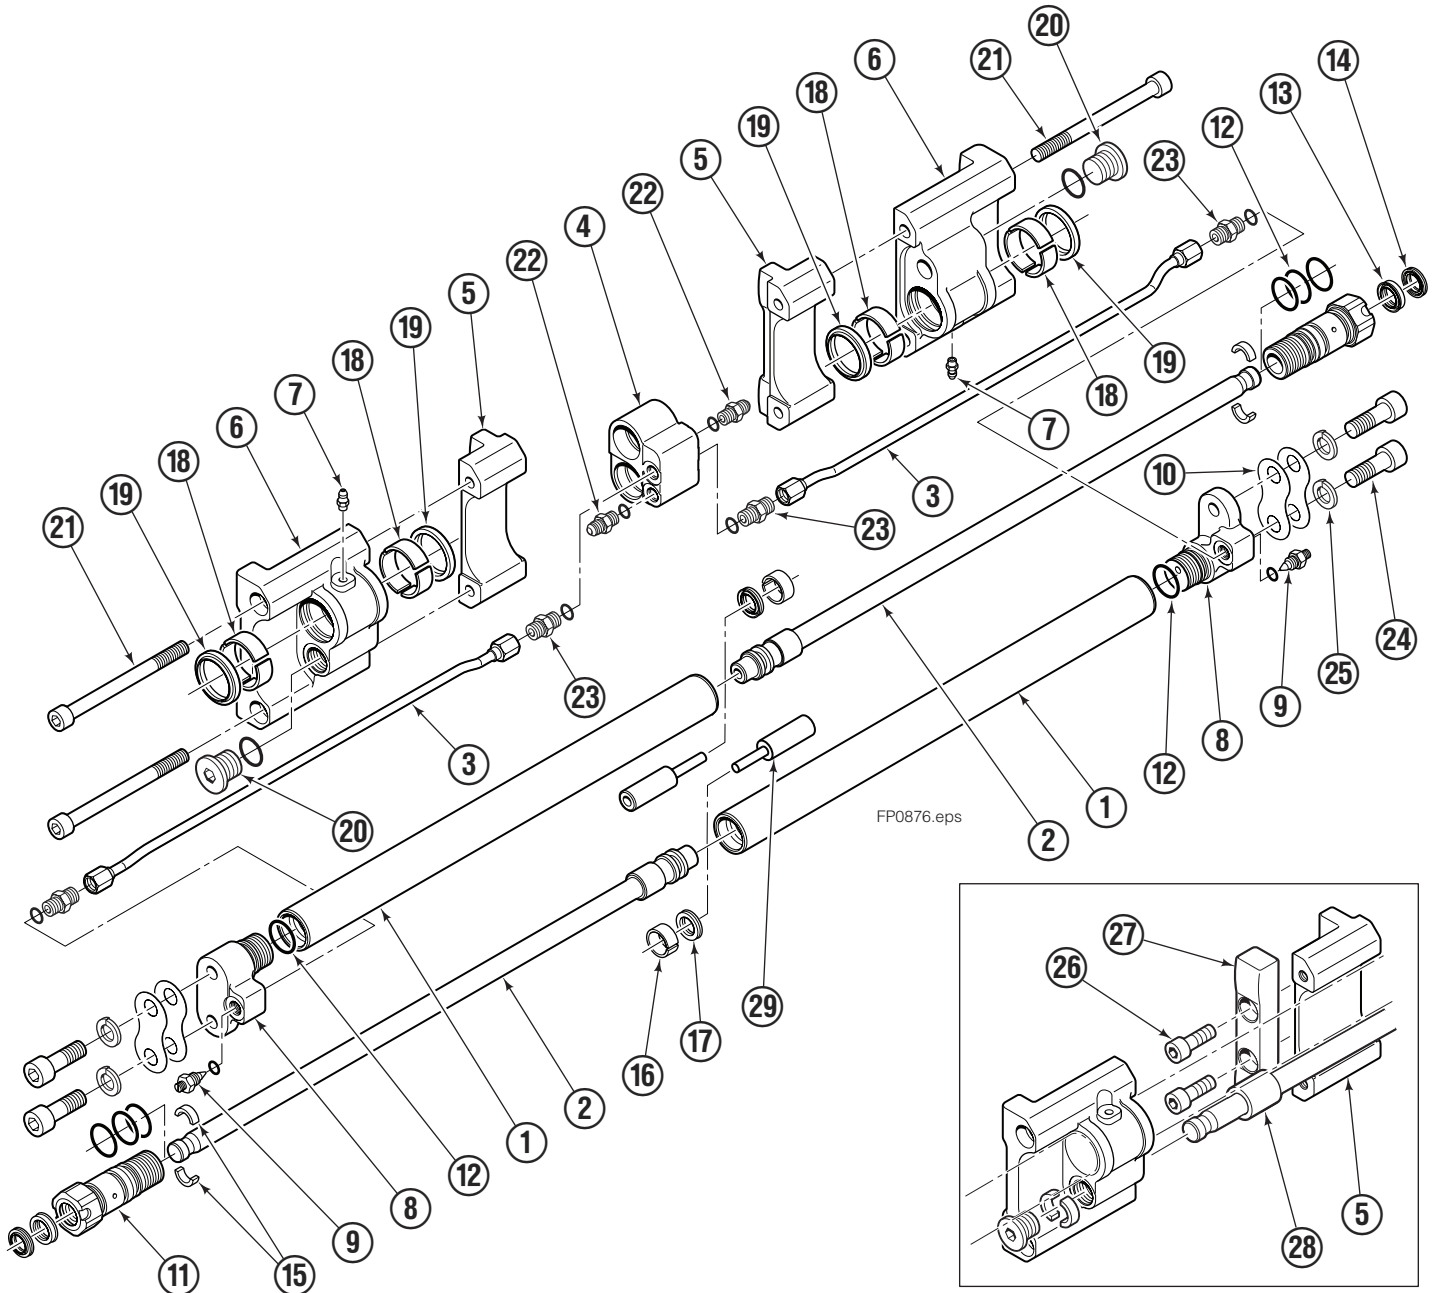

Fork Positioner Assembly

Sticker showing operating pressure, phone numbers for service & parts.

Fork Positioner Assembly

Items that vary by width

120K/150K			
ASSEMBLY PART NO.	REF. NO. 1 ★ CYLINDER SHELL QTY 2	REF. NO. 2 ★ CYLINDER ROD QTY 2	REF. NO. 3 TUBE QTY 2
6804631	6804627	6804629	6804630

REF	QTY	PART NO.	DESCRIPTION
		6069312	Common Parts Group
4	1	6059224	Manifold
5	2	6059395	◆ Fork Carrier, Inner, 122/150/180 mm Fork
6	2	6059301	Fork Carrier, Outer
7	2	424115	Grease Fitting
8	2	6059267	Cylinder Head End
9	2	6042658	Restrictor Fitting
10	4	6059383	Shim
11	2	6059219	Cylinder Retainer
12	8	6059580	O-Ring, Retainer OD ✘
13	2	562132	Rod Seal, Retainer ✘
14	2	562131	Rod Wiper, Retainer ✘
15	4	6059382	Half-Ring Keeper
16	2	6059421	Piston Wear Ring ✘
17	2	6059422	Piston Seal ✘
18	4	6059419	Bearing, Composite
19	4	6059584	Wiper
20	2	6059459	Rod Retainer Plug
21	4	6405531	Capscrew, M12 x 160
22	2	6043332	Fitting, M10 to No.4 JIC ●
23	4	6042689	Fitting, M10 to EO-2 Tube
24	4	769577	Capscrew, M16 x 50 ■
25	4	678992	Lockwasher, M16 ■
26	4	767615	◆ Capscrew, M10 x 25
27	2	6059397	◆ Spacer Bar
28	2	—	Rod Spacer
29	2	8100527	Piston Spacer

★ If cylinder shell or rod needs replacing due to bending damage, order complete Fork Positioner Assembly.

◆ Included in Fork Carrier Assembly 6059395.

✘ Included in Cylinder Service Kit 6081752.

● Included in Fitting Group 6045440.

■ Included in Mounting Kit 6059460.

Reference: SK-8919.1