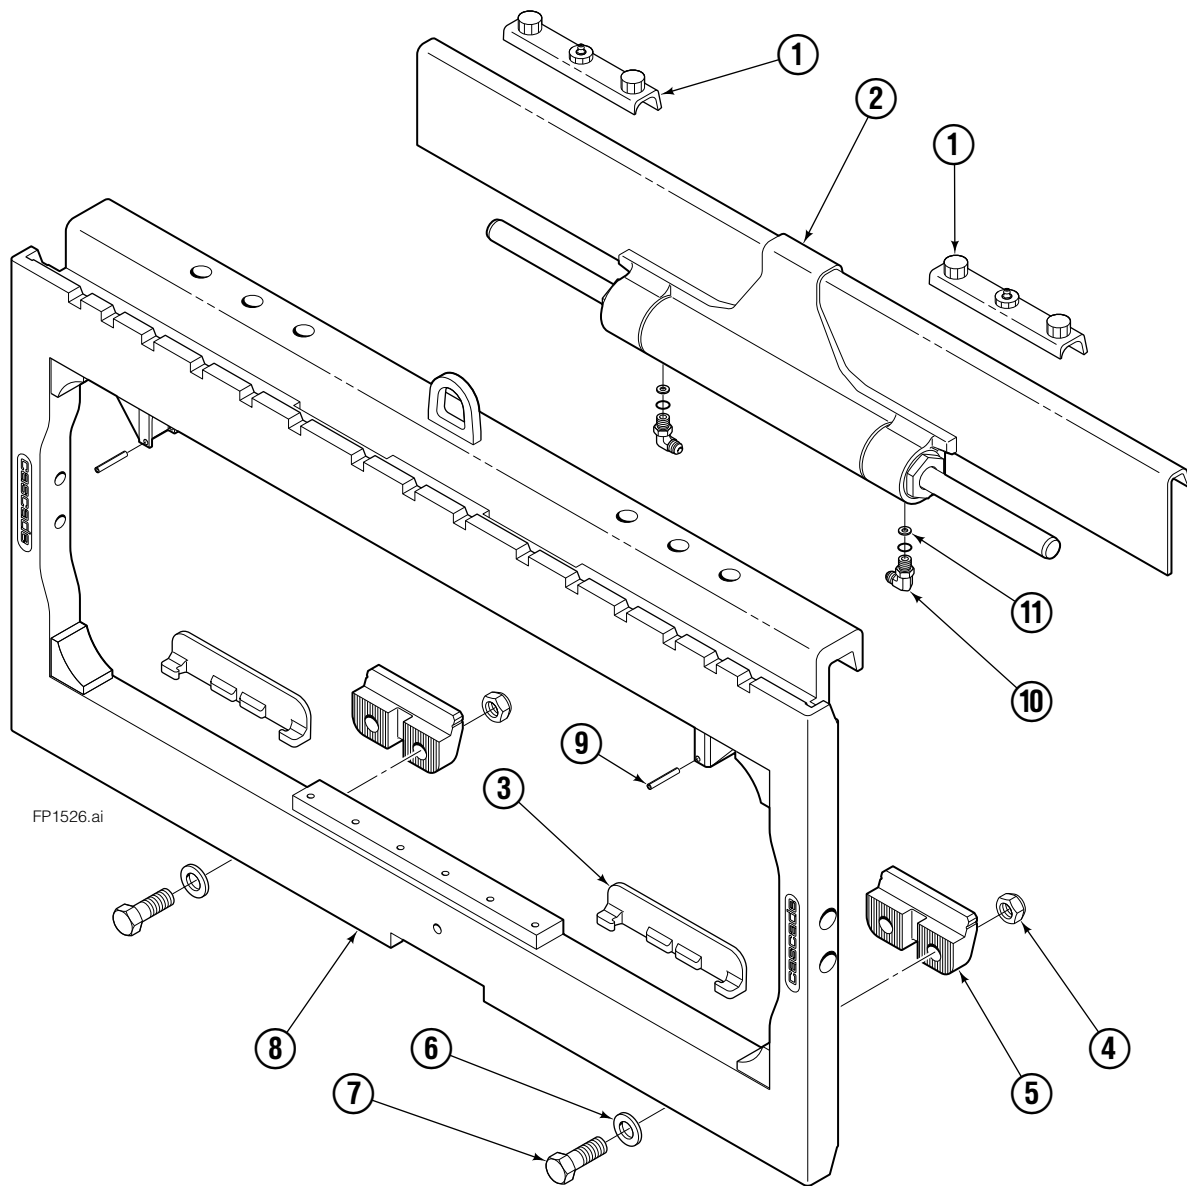

Items that vary by width

120K/150K			
ASSEMBLY PART NO.	REF. NO. 1 ★ CYLINDER SHELL QTY 2	REF. NO. 2 ★ CYLINDER ROD QTY 2	REF. NO. 3 TUBE QTY 2
6804631	6804627	6804629	6804630

REF	QTY	PART NO.	DESCRIPTION
		6069312	Common Parts Group
4	1	6059224	Manifold
5	2	6059395	◆ Fork Carrier, Inner, 122/150/180 mm Fork
6	2	6059301	Fork Carrier, Outer
7	2	424115	Grease Fitting
8	2	6059267	Cylinder Head End
9	2	6042658	Restrictor Fitting
10	4	6059383	Shim
11	2	6059219	Cylinder Retainer
12	8	6059580	O-Ring, Retainer OD ✘
13	2	562132	Rod Seal, Retainer ✘
14	2	562131	Rod Wiper, Retainer ✘
15	4	6059382	Half-Ring Keeper
16	2	6059421	Piston Wear Ring ✘
17	2	6059422	Piston Seal ✘
18	4	6059419	Bearing, Composite
19	4	6059584	Wiper
20	2	6059459	Rod Retainer Plug
21	4	6405531	Capscrew, M12 x 160
22	2	6043332	Fitting, M10 to No.4 JIC ●
23	4	6042689	Fitting, M10 to EO-2 Tube
24	4	769577	Capscrew, M16 x 50 ■
25	4	678992	Lockwasher, M16 ■
26	4	767615	◆ Capscrew, M10 x 25
27	2	6059397	◆ Spacer Bar
28	2	—	Rod Spacer
29	2	8100527	Piston Spacer

★ If cylinder shell or rod needs replacing due to bending damage, order complete Fork Positioner Assembly.

◆ Included in Fork Carrier Assembly 6059395.

✘ Included in Cylinder Service Kit 6081752.

● Included in Fitting Group 6045440.

■ Included in Mounting Kit 6059460.

Reference: SK-8919.1

Sideshift Assembly

150K

REF	QTY	PART NO.	DESCRIPTION	REF	QTY	PART NO.	DESCRIPTION
1	2	6079936	Upper Bearing	7	4	768580	◆ Capscrew, M20 x 60
2	1	6802937	Cylinder ▲	8	1	6804639	Frame
3	2	6057162	Lower Bearing	9	2	7916	Roll Pin
4	4	783800	◆ Nut, M20	10	2	607616	■ Fitting, 6-6
5	2	6083157	◆ Lower Hook	11	2	221733	▼ Restrictor Washer
6	4	215419	◆ Washer, M20				